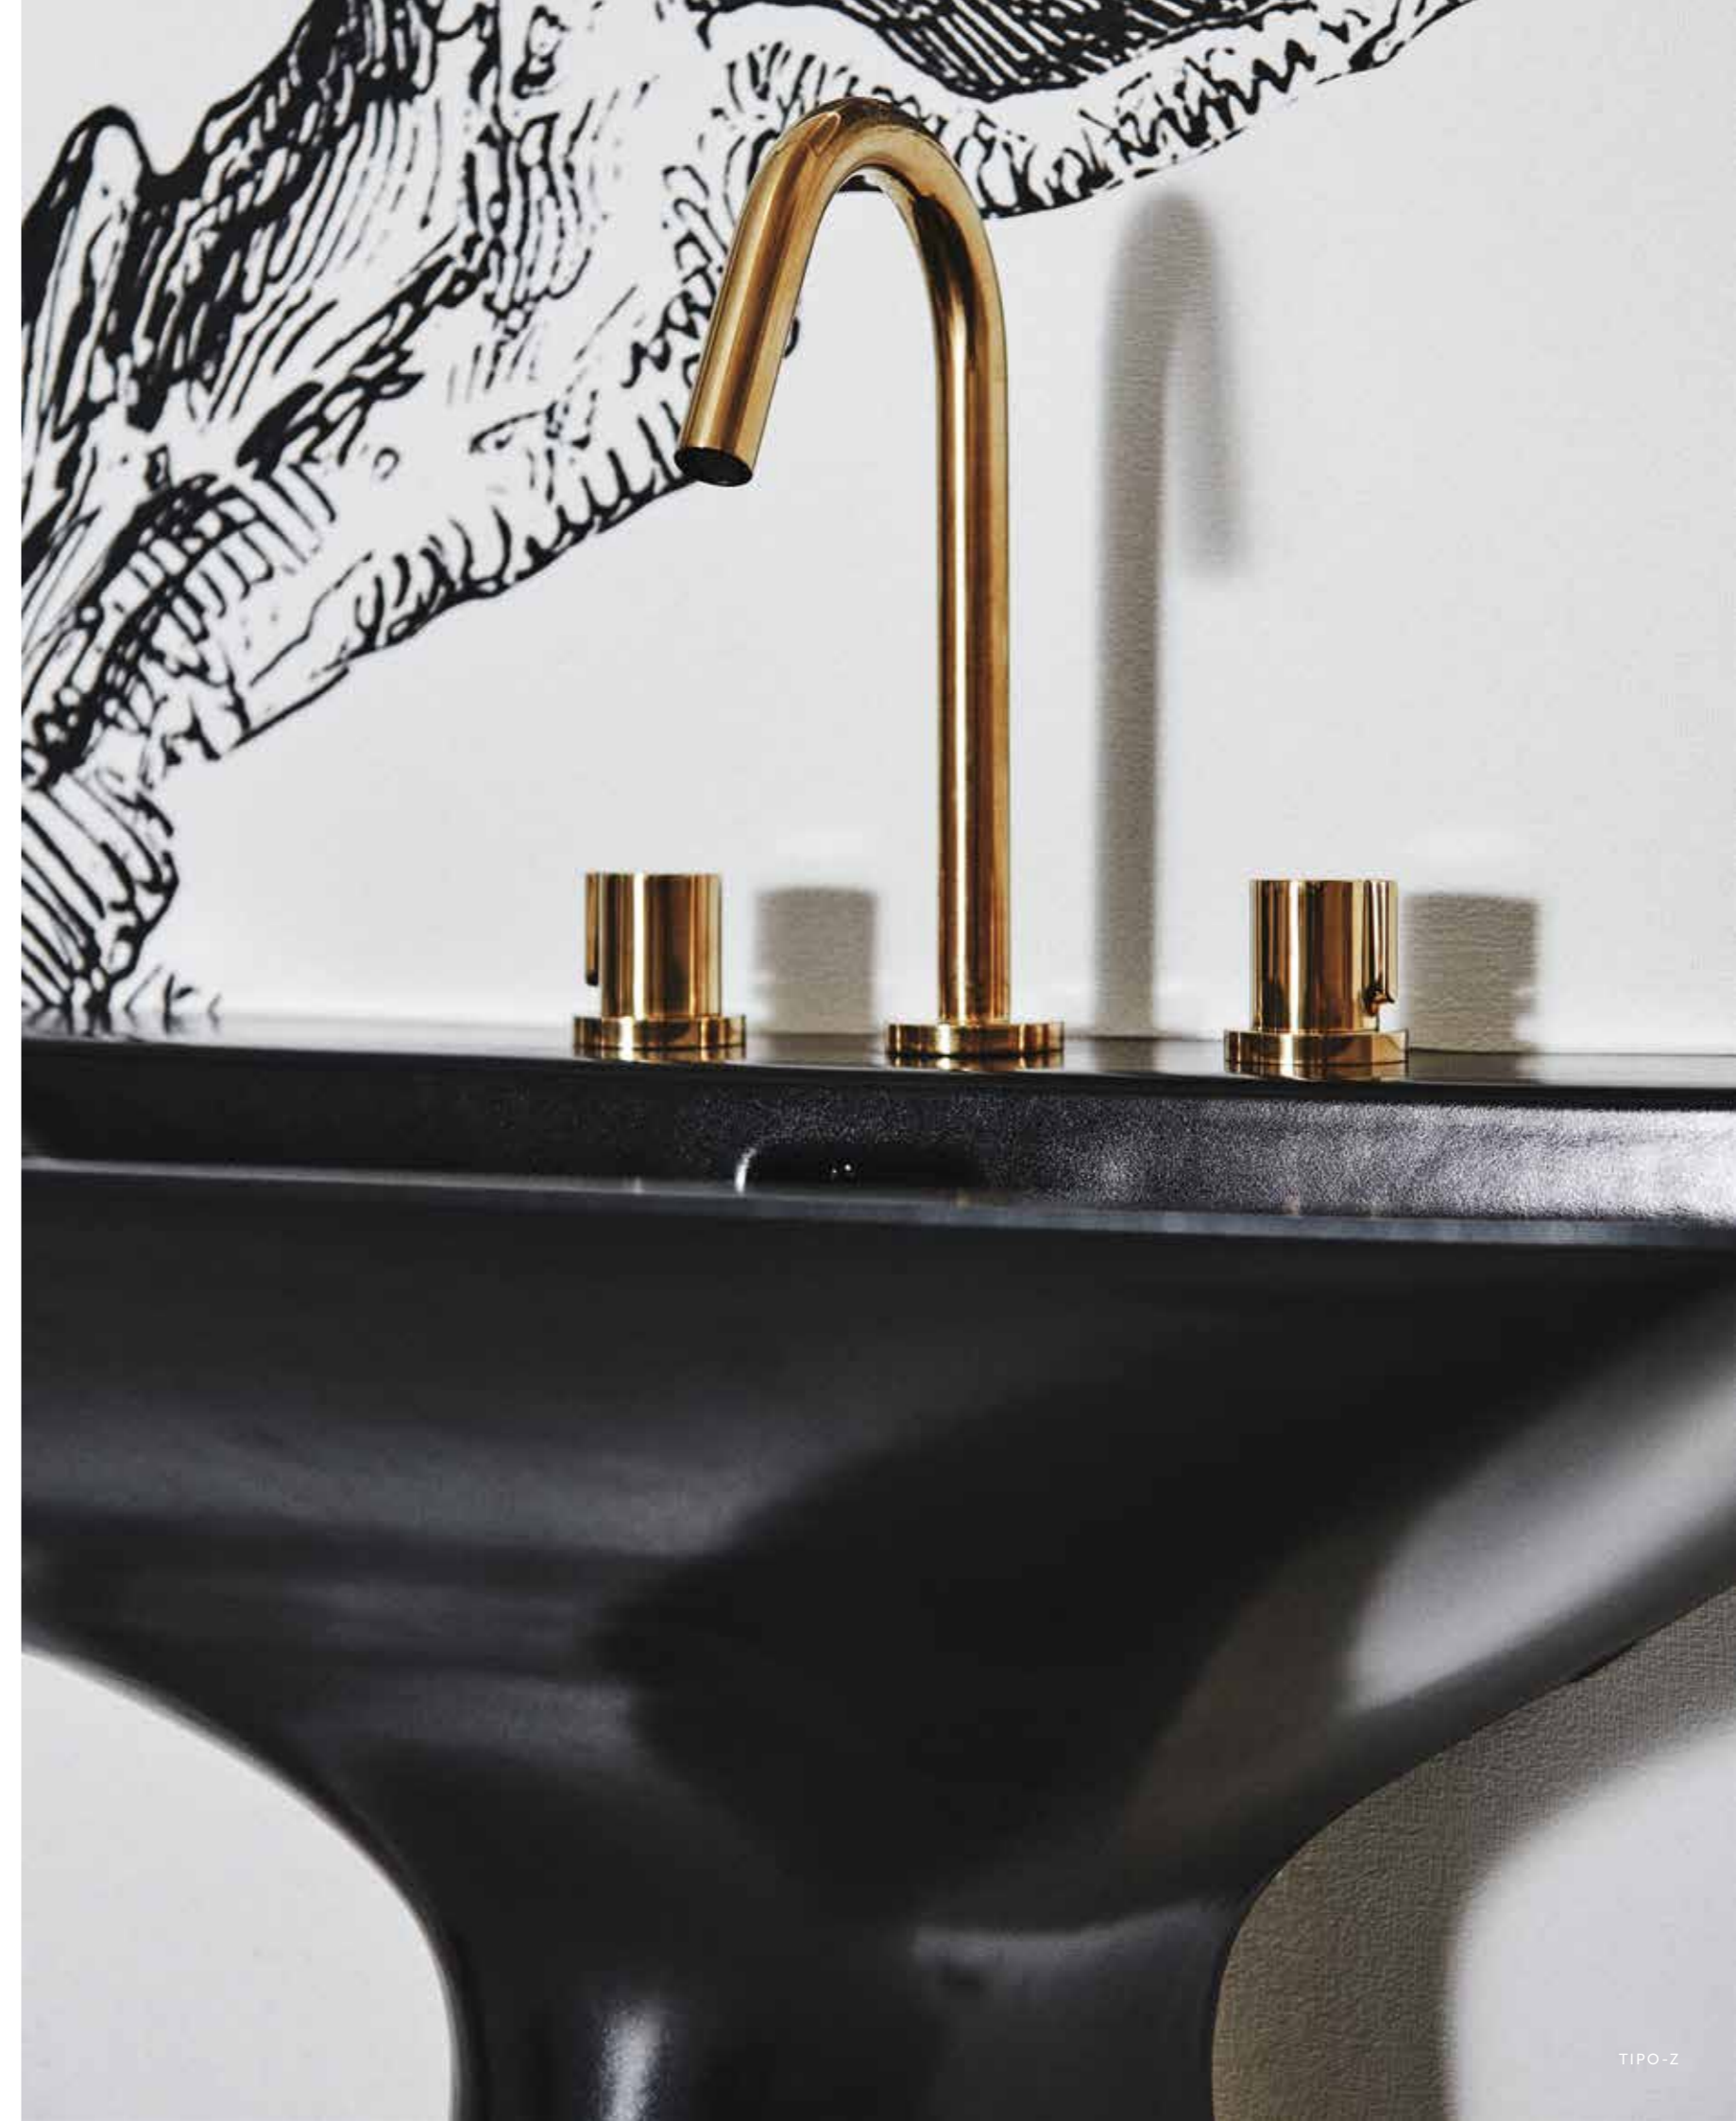

Tipo-Z

— CERAMICS COLLECTION

DESIGN LUDOVICA+ROBERTO PALOMBA

CONTEMPORARY VINTAGE. TIPO-Z IS A SINGLE MONOLITHIC PIECE, SENSUAL, ELEGANT AND DELICATE SILHOUETTE THAT RESEMBLES A TRUE PIECE OF ART.

"IDEAL STANDARD HAS SET ITSELF THE GOAL OF CREATING A UNIQUE PIECE IN LIGHT AND THIN CERAMIC. NOT EVERYONE WOULD HAVE BEEN ABLE TO CARRY OUT THIS AMBITION. IT IS A TRIBUTE TO THE MANY IDEAL STANDARD ARTISANS."

— ROBERTO PALOMBA