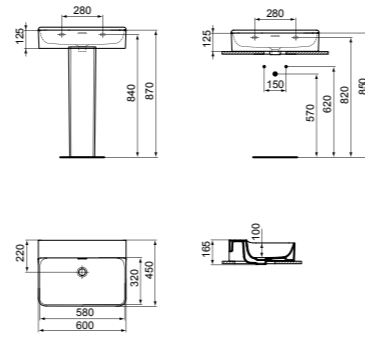

BASIN 60CM WITHOUT TAP HOLE

MODEL	FINISH	SKU
With Overflow, No tap hole	White Gloss	T378901
With Overflow, No tap hole, Grinded	White Gloss	T382201

· 60x45cm basin
· Slotted overflow
· No tap hole

· Wall-mounted installation or with pedestal
· Grinded model for lay on installation
· For bottle trap and waste options see page 233