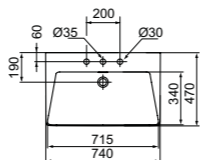

TIPO Z

BASIN 74CM WITH 1 TAP HOLE

MODEL	FINISH	SKU
With Overflow, 1 tap hole	White Gloss White Silk	T442501 T4425V1

- 74x47cm one piece basin
- Slotted overflow
- 1 tap hole
- For waste options see page 233

BASIN 74CM WITH 1 TAP HOLE

MODEL	FINISH	SKU
With Overflow, 1 tap hole	Black Gloss Black Matt	T4425V2 T4425V3

- 74x47cm one piece basin
- Slotted overflow
- 1 tap hole
- For waste options see page 233

BASIN 74CM WITH 3 TAP HOLES

MODEL	FINISH	SKU
With Overflow, 3 tap holes	White Gloss White Silk	T442601 T4426V1

- 74x47cm one piece basin
- Slotted overflow
- 3 tap holes
- For waste options see page 233

BASIN 74CM WITH 3 TAP HOLES

MODEL	FINISH	SKU
With Overflow, 3 tap holes	Black Gloss Black Matt	T4426V2 T4426V3

- 74x47cm one piece basin
- Slotted overflow
- 3 tap holes
- For waste options see page 233

CALLA

BASIN 60CM WITH 1 TAP HOLE

MODEL	FINISH	SKU
With Overflow, 1 tap hole	White Gloss	E221601

- 61.5x50cm basin
- 3 hole overflow
- 1 tap hole

- Wall-mounted installation or with pedestal
- For bottle trap and waste options see page 233

BASIN 60CM WITH 2 TAP HOLES

MODEL	FINISH	SKU
With Overflow, 2 tap holes	White Gloss	E221701

- 61.5x50cm basin
- 3 hole overflow
- 2 tap holes

BASIN 60CM WITH 3 TAP HOLES

MODEL	FINISH	SKU
With Overflow, 2 tap holes	White Gloss	E221801

- 61.5x50cm basin
- 3 hole overflow
- 3 tap holes

BASIN 70CM WITH 1 TAP HOLE

MODEL	FINISH	SKU
With Overflow, 1 tap hole	White Gloss	E221901

- 71.5x50cm basin
- 3 hole overflow

- 1 tap hole
- Wall-mounted installation or with pedestal
- For bottle trap and waste options see page 233

BASIN 70CM WITH 2 TAP HOLES

MODEL	FINISH	SKU
With Overflow, 2 tap holes	White Gloss	E222201

- 71.5x50cm basin
- 3 hole overflow
- 2 tap holes

- Wall-mounted installation or with pedestal
- For bottle trap and waste options see page 233