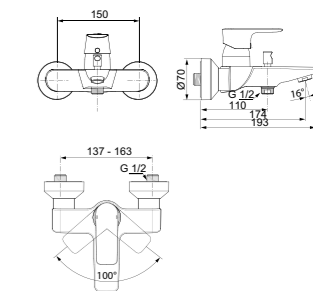

EXPOSED BATH & SHOWER MIXER

MODEL	CHROME	SILVER STORM	BRUSHED GOLD	MAGNETIC GREY
Without Shower Set	A7033AA	A7033GN	A7033A2	A7033A5

· Single lever exposed bath & shower mixer
· FirmaFlow® cartridge with hot water limiter
· Hidden fixation (covered nuts)
· 5 connectors with noise reducers
· Check valve
· Automatic pull diverter