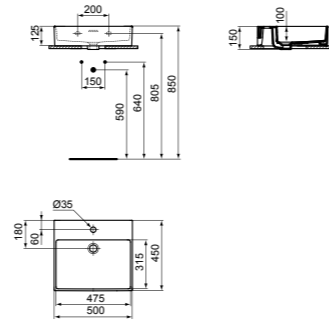

BASIN 50CM WITH 3 TAP HOLES

MODEL	FINISH	SKU
With Overflow, 3 tap holes	White Gloss	T388201
With Overflow, 3 tap holes, Grinded	White Gloss	T388501

· 50x45cm basin
· Slotted overflow
· 3 tap holes
· Wall-mounted installation

· Grinded model for lay on installation
· For bottle trap and waste options see page 233

BASIN 50CM WITHOUT TAP HOLE

MODEL	FINISH	SKU
With Overflow, No tap hole	White Gloss	T388301
With Overflow, No tap hole, Grinded	White Gloss	T388601

· 50x45cm basin
· Slotted overflow
· No tap hole
· Wall-mounted installation

· Grinded model for lay on installation
· For bottle trap and waste options see page 233

BASIN 60CM WITH 1 TAP HOLE

MODEL	FINISH	SKU
With Overflow, 1 tap hole	White Gloss White Silk	T372701 T3727V1
With Overflow, 1 tap hole, Grinded	White Gloss White Silk	T388901 T3889V1

· 60x45cm basin
· Slotted overflow
· 1 tap hole

· Wall-mounted installation
· Grinded model for lay on installation
· For bottle trap and waste options see page 233

BASIN 60CM WITH 3 TAP HOLES

MODEL	FINISH	SKU
With Overflow, 3 tap holes	White Gloss	T388701
With Overflow, 3 tap holes, Grinded	White Gloss	T389001

· 60x45cm basin
· Slotted overflow
· 3 tap holes

· Wall-mounted installation
· Grinded model for lay on installation
· For bottle trap and waste options see page 233