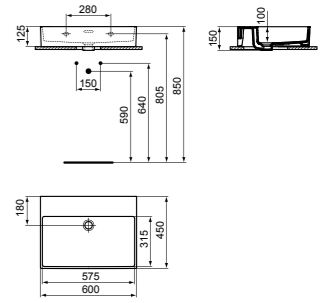

BASIN 80CM WITH 1 TAP HOLE

MODEL	FINISH	SKU
With Overflow, 1 tap hole	White Gloss White Silk	T372901 T3729V1
With Overflow, 1 tap hole, Grinded	White Gloss White Silk	T389901 T3899V1

· 80x45cm basin
· Slotted overflow
· 1 tap hole
· Wall-mounted installation

· Grinded model for lay on installation
· For bottle trap and waste options see page 233