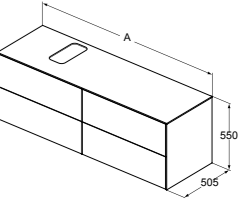

BASIN UNIT — 4 DRAWERS WITH WORKTOP — BESPOKE CUT

MODEL	SKU
240X50X55cm	T4337--
200X50X55cm	T3992--
160X50X55cm	T3989--

- 4 drawers
- Slim metal drawer system
- Push to open drawers, no handle required
- Soft-close function
- Inside cabinet in Matt Anthracite finish
- Optional LED internal lights available to order separately in relevant sizes
- Space saving basin trap to be ordered separately using code EE23033967
- Cut position to be provided using bespoke template, see page 267 for cut options

	A
T4337	2400
T3992	2000
T3989	1600