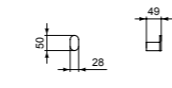

CONCA ACCESSORIES

TOWEL RING, ROUND

MODEL	CHROME	SILVER STORM	BRUSHED GOLD	MAGNETIC GREY
Towel ring	T4503AA	T4503GN	T4503A2	T4503A5

TUMBLER, ROUND

MODEL	CHROME	SILVER STORM	BRUSHED GOLD	MAGNETIC GREY
Tumbler	T4505AA	T4505GN	T4505A2	T4505A5

ROBE HOOK, ROUND

MODEL	CHROME	SILVER STORM	BRUSHED GOLD	MAGNETIC GREY
Robe hook	T4507AA	T4507GN	T4507A2	T4507A5

SOAP DISH, ROUND

MODEL	CHROME	SILVER STORM	BRUSHED GOLD	MAGNETIC GREY
Soap dish	T4509AA	T4509GN	T4509A2	T4509A5

BATHTUBS

AROUND FREE-STANDING BATHTUB 180X85CM

MODEL	SKU
White	K871501
Matt White	K8715V1
Gloss White/Black	K8715V2

· Dimensions : 180x85cm
· Material : One piece acrylic
· Weight : 51kg

· Water capacity : 230lt
· Norm : EN 14516
· Includes chrome clicker waste and integrated slotted overflow

CONCA FREE-STANDING BATHTUB 180X80CM SOLID SURFACE

MODEL	SKU
Matt White	K8830EN

· Dimensions : 180x80cm
· Material : Solid Surface
· One piece bath
· Weight : 175kg
· Installation requirement: Ensure the flooring can withstand a minimum weight of 605KG

· Water Capacity : 430lt
· Norm : EN 14516
· Includes chrome clicker waste and integrated slotted overflow
· Matt White Solid Surface waste cover included

DEA FREE-STANDING DOUBLE ENDED BATHTUB 170X75CM

MODEL	SKU
White	E306601
Matt White	K8720V1
Matt White/Black	K8720V3
Coloured bath waste cover	LV238--

· Dimensions : 170x75cm
· Material : One piece acrylic
· Weight : 45kg
· Water capacity : 185lt

· Norm : EN 14516
· Includes clicker waste (trapezoid shape) and integrated slotted overflow

BATH FINISH CHART

	01	V1	V2	V3
	STANDARD WHITE	MATT WHITE	GLOSS WHITE INTERNAL GLOSS BLACK EXTERNAL	MATT WHITE INTERNAL MATT BLACK EXTERNAL
BATH COLOUR				
		SILVER STORM	BRUSHED GOLD	MAGNETIC GREY
COLOURED BATH WASTE COVER (to be ordered separately)		GN	A2	A5