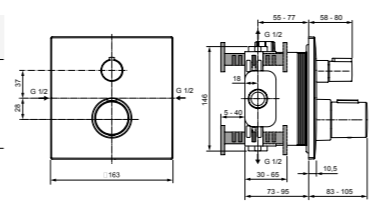

SQUARE WALL-MOUNTED THERMOSTAT - KIT 2

MODEL	CHROME	SILVER STORM	BRUSHED GOLD	MAGNETIC GREY
Shower mixer	A6956AA	A6956GN	A6956A2	A6956A5
Bath shower mixer	A7522AA	A7522GN	A7522A2	A7522A5

· Wall-mounted thermostatic shower mixer
· Wall-mounted thermostatic bath and shower mixer
· Requires built-in kit A1000NU (sold separately, see above) and a suitable outlet