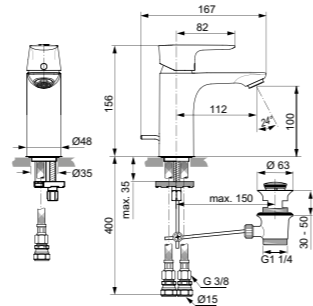

BASIN MIXER PROJECT

MODEL	CHROME	SILVER STORM	BRUSHED GOLD	MAGNETIC GREY
With Pop-up Waste	A7063AA	A7063GN	A7063A2	A7063A5
Without Pop-up Waste	A7064AA	A7064GN	A7064A2	A7064A5

· Single lever basin mixer project
· Pop-up waste on A7063 models
· 5 litres per minute PCA
· FirmaFlow® cartridge with hot water limiter
· Noise class 1
· EasyFix®