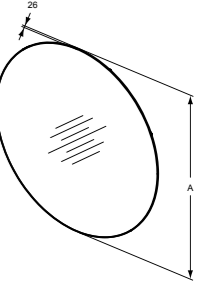

MODEL	FINISH	SKU
120cm	Without frame	T3960BH
100cm	Without frame	T3959BH
80cm	Without frame	T3958BH
60cm	Without frame	T3957BH

- Frameless design
- Ambient LED
- 230 V, 50 Hz, IP44, Class II, 4000 K
- Without switch
- Fixation kit included

	A
T3960Y1	1200
T3959BH	1000
T3958BH	800
T3957BH	600