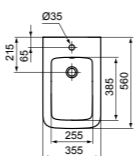

BLEND

CUBE SEAT AND COVER — STANDARD CLOSE

MODEL	FINISH	SKU
Cube seat and cover - soft-close	White Gloss White Silk	T392601 T3926V1
· Overwrap design	· Easy take-off system · Toggle fixations	

CUBE WALL-HUNG BIDET

MODEL	FINISH	SKU
Wall-hung bidet	White Gloss White Silk	T368701 T3687V1
· Wall-hung bidet · Hidden fixations (included) for easy & fast cleaning · 1 tap hole	· With overflow · Width 360 x Length 540 x Height 340mm	

CUBE BACK-TO-WALL BIDET

MODEL	FINISH	SKU
Back-to-wall bidet	White Gloss White Silk	T368901 T3689V1
· Hidden fixations (included) for easy and fast cleaning · Width 355 x Length 560 x Height 400mm