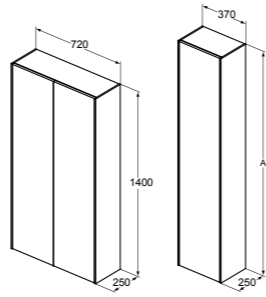

MODEL	SKU
140X72X25cm	T4107--
170X37X25cm	T3955--
140X37X25cm	T3956--

	A
T3955Y1	1700
T3956Y1	1400