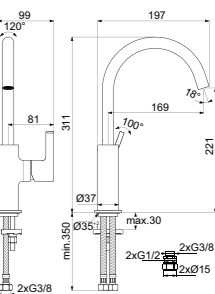

EXPOSED BATH & SHOWER MIXER

MODEL	CHROME	SILVER STORM	BRUSHED GOLD	MAGNETIC GREY
With Shower Set	BC763AA	BC763GN	BC763A2	BC763A5

- Exposed single lever bath and shower mixer
- Shower set available for BC763 models
- Shower set = metal stick handshower, IdealFlex shower hose and square metal shower holder

2-HOLE BATH FILLER

MODEL	CHROME	SILVER STORM	BRUSHED GOLD	MAGNETIC GREY
Without Shower Set	BC767AA	BC767GN	BC767A2	BC767A5

- Single lever 2-hole bath filler

2-HOLE BATH & SHOWER MIXER

MODEL	CHROME	SILVER STORM	BRUSHED GOLD	MAGNETIC GREY
With Shower Set	BC768AA	BC768GN	BC768A2	BC768A5

- Single lever 2-hole bath and shower mixer with shower set
- Shower set = metal stick handshower, IdealFlex shower hose and square metal shower holder

WALL-MOUNTED BATH & SHOWER MIXER - KIT 2 EASYBOX

MODEL	CHROME	SILVER STORM	BRUSHED GOLD	MAGNETIC GREY
For Kit 1 A1000NU	A7374AA	A7374GN	A7374A2	A7374A5

- Wall-mounted single lever bath and shower mixer
- With additional back-flow prevention on second outlet for A7375AA
- Requires built-in kit A1000NU (sold separately, see page 252) and a suitable outlet
- Automatic pull-diverter

WALL-MOUNTED SHOWER MIXER - KIT 2

MODEL	CHROME	SILVER STORM	BRUSHED GOLD	MAGNETIC GREY
For Kit 1 A1000NU	A7373AA	A7373GN	A7373A2	A7373A5

- Wall-mounted single lever shower mixer
- Requires built-in kit 1 A1000NU (sold separately, see page 252)

WALL-MOUNTED SPOUT 180 MM

MODEL	CHROME	SILVER STORM	BRUSHED GOLD	MAGNETIC GREY
180mm Spout	BC769AA	BC769GN	BC769A2	BC769A5

- Wall-mounted bath spout with 180mm projection

BASIN MIXER

MODEL	CHROME	SILVER STORM	BRUSHED GOLD	MAGNETIC GREY
With Click Waste	BC799AA	BC799GN	BC799A2	BC799A5
Without Waste	BC800AA	BC800GN	BC800A2	BC800A5

- Single lever basin mixer
- Clicker waste available on BC799 models
- EasyFix®