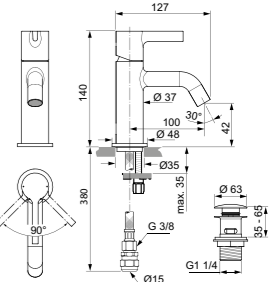

EXPOSED BATH & SHOWER MIXER

MODEL	CHROME	SILVER STORM	BRUSHED GOLD	MAGNETIC GREY
With Shower Set	BC763AA	BC763GN	BC763A2	BC763A5

- Exposed single lever bath and shower mixer
- Shower set available for BC763 models
- Shower set = metal stick handshower, IdealFlex shower hose and square metal shower holder

2-HOLE BATH FILLER

MODEL	CHROME	SILVER STORM	BRUSHED GOLD	MAGNETIC GREY
Without Shower Set	BC767AA	BC767GN	BC767A2	BC767A5

- Single lever 2-hole bath filler

2-HOLE BATH & SHOWER MIXER

MODEL	CHROME	SILVER STORM	BRUSHED GOLD	MAGNETIC GREY
With Shower Set	BC768AA	BC768GN	BC768A2	BC768A5

- Single lever 2-hole bath and shower mixer with shower set
- Shower set = metal stick handshower, IdealFlex shower hose and square metal shower holder

WALL-MOUNTED BATH & SHOWER MIXER - KIT 2 EASYBOX

MODEL	CHROME	SILVER STORM	BRUSHED GOLD	MAGNETIC GREY
For Kit 1 A1000NU	A7374AA	A7374GN	A7374A2	A7374A5

- Wall-mounted single lever bath and shower mixer
- With additional back-flow prevention on second outlet for A7375AA
- Requires built-in kit A1000NU (sold separately, see page 252) and a suitable outlet
- Automatic pull-diverter

WALL-MOUNTED SHOWER MIXER - KIT 2

MODEL	CHROME	SILVER STORM	BRUSHED GOLD	MAGNETIC GREY
For Kit 1 A1000NU	A7373AA	A7373GN	A7373A2	A7373A5

- Wall-mounted single lever shower mixer
- Requires built-in kit 1 A1000NU (sold separately, see page 252)

WALL-MOUNTED SPOUT 180 MM

MODEL	CHROME	SILVER STORM	BRUSHED GOLD	MAGNETIC GREY
180mm Spout	BC769AA	BC769GN	BC769A2	BC769A5

- Wall-mounted bath spout with 180mm projection

BASIN MIXER

MODEL	CHROME	SILVER STORM	BRUSHED GOLD	MAGNETIC GREY
With Click Waste	BC799AA	BC799GN	BC799A2	BC799A5
Without Waste	BC800AA	BC800GN	BC800A2	BC800A5

- Single lever basin mixer
- Clicker waste available on BC799 models
- EasyFix®