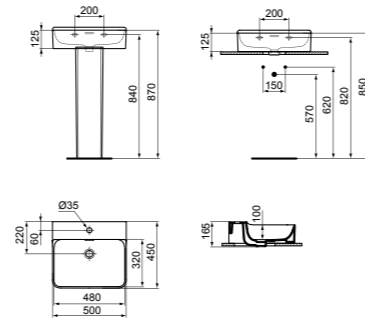

BASIN 50CM WITH 1 TAP HOLE

MODEL	FINISH	SKU
With Overflow, 1 tap hole	White Gloss White Silk	T369001 T3690V1
With Overflow, 1 tap hole, Grinded	White Gloss White Silk	T381201 T3812V1

· 50x45cm basin
· Slotted overflow
· 1 tap hole

· Wall-mounted installation or with pedestal
· Grinded model for lay on installation
· For bottle trap and waste options see page 233

BASIN 50CM WITH 3 TAP HOLES

MODEL	FINISH	SKU
With Overflow, 3 tap holes	White Gloss	T378301
With Overflow, 3 tap holes, Grinded	White Gloss	T381301

· 50x45cm basin
· Slotted overflow
· 3 tap holes

· Wall-mounted installation or with pedestal
· Grinded model for lay on installation
· For bottle trap and waste options see page 233

BASIN 50CM WITHOUT TAP HOLE

MODEL	FINISH	SKU
With Overflow, No tap hole	White Gloss	T378401
With Overflow, No tap hole, Grinded	White Gloss	T381401

· 50x45cm basin
· Slotted overflow
· No tap hole

· Wall-mounted installation or with pedestal
· Grinded model for lay on installation
· For bottle trap and waste options see page 233

BASIN 50CM WITH 1 TAP HOLE

MODEL	FINISH	SKU
No Overflow, 1 tap hole	White Gloss	T378501
No Overflow, 1 tap hole, Grinded	White Gloss	T381501

· 50x45cm basin
· No overflow
· 1 tap hole

· Wall-mounted installation or with pedestal
· Grinded model for lay on installation
· For bottle trap and waste options see page 233