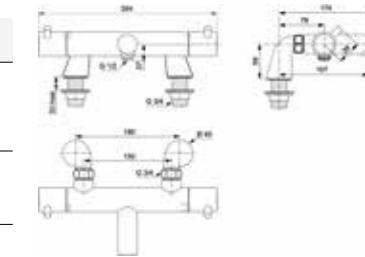

CERATHERM T125 EXPOSED THERMOSTATIC DECK MOUNTED BATH SHOWER MIXER

MODEL	CHROME
Bath shower mixer	A7593AA