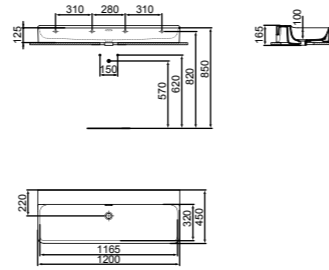

BASIN 120CM WITHOUT TAP HOLE

MODEL	FINISH	SKU
With Overflow, No tap hole	White Gloss	T380501
With Overflow, No tap hole, Grinded	White Gloss	T384101

- Wall-mounted installation
- Grinded model for lay on installation
- For bottle trap and waste options see page 233