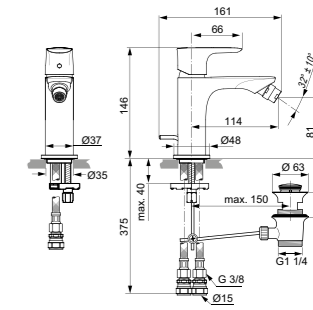

BIDET MIXER

MODEL	CHROME	SILVER STORM	BRUSHED GOLD	MAGNETIC GREY
With Pop-up Waste	A7050AA	A7050GN	A7050A2	A7050A5

· Single lever bidet mixer
· 5 litres per minute PCA
· Ball joint M18x1
· Metal escutcheon
· Noise class 1
· EasyFix®