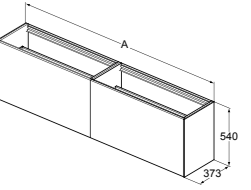

CONCA FURNITURE

BASIN UNIT — 2 DRAWERS + 4 INTERNAL DRAWERS — WITHOUT WORKTOP

MODEL	SKU
240X37X55cm	T4339--
200X37X55cm	T3999--
160X37X55cm	T3996--

- 2 external front drawers, 2 internal drawers
- Slim metal Blum Legrabox drawer system
- Push to open drawers, no handle required
- Soft-close function
- Inside cabinet in Matt Anthracite finish
- Optional LED internal lights available to order separately in relevant sizes
- Space saving basin trap to be ordered separately using code EE23033967

	A
T4339	2400
T3999	2000
T3996	1600