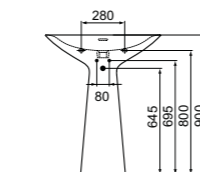

TIPO Z

BASIN 74CM WITH 1 TAP HOLE

MODEL	FINISH	SKU
With Overflow, 1 tap hole	White Gloss White Silk	T442501 T4425V1

- 74x47cm one piece basin
- Slotted overflow
- 1 tap hole
- For waste options see page 233

BASIN 74CM WITH 1 TAP HOLE

MODEL	FINISH	SKU
With Overflow, 1 tap hole	Black Gloss Black Matt	T4425V2 T4425V3

- 74x47cm one piece basin
- Slotted overflow
- 1 tap hole
- For waste options see page 233

BASIN 74CM WITH 3 TAP HOLES

MODEL	FINISH	SKU
With Overflow, 3 tap holes	White Gloss White Silk	T442601 T4426V1

- 74x47cm one piece basin
- Slotted overflow
- 3 tap holes
- For waste options see page 233

BASIN 74CM WITH 3 TAP HOLES

MODEL	FINISH	SKU
With Overflow, 3 tap holes	Black Gloss Black Matt	T4426V2 T4426V3

- 74x47cm one piece basin
- Slotted overflow
- 3 tap holes
- For waste options see page 233

CALLA

BASIN 60CM WITH 1 TAP HOLE

MODEL	FINISH	SKU
With Overflow, 1 tap hole	White Gloss	E221601

- 61.5x50cm basin
- 3 hole overflow
- 1 tap hole

- Wall-mounted installation or with pedestal
- For bottle trap and waste options see page 233

BASIN 60CM WITH 2 TAP HOLES

MODEL	FINISH	SKU
With Overflow, 2 tap holes	White Gloss	E221701

- 61.5x50cm basin
- 3 hole overflow
- 2 tap holes

BASIN 60CM WITH 3 TAP HOLES

MODEL	FINISH	SKU
With Overflow, 2 tap holes	White Gloss	E221801

- 61.5x50cm basin
- 3 hole overflow
- 3 tap holes

BASIN 70CM WITH 1 TAP HOLE

MODEL	FINISH	SKU
With Overflow, 1 tap hole	White Gloss	E221901

- 71.5x50cm basin
- 3 hole overflow

- 1 tap hole
- Wall-mounted installation or with pedestal
- For bottle trap and waste options see page 233

BASIN 70CM WITH 2 TAP HOLES

MODEL	FINISH	SKU
With Overflow, 2 tap holes	White Gloss	E222201

- 71.5x50cm basin
- 3 hole overflow
- 2 tap holes

- Wall-mounted installation or with pedestal
- For bottle trap and waste options see page 233