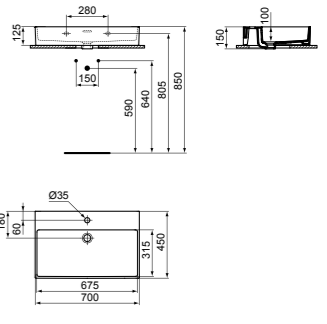

BASIN 80CM WITH 1 TAP HOLE

MODEL	FINISH	SKU
With Overflow, 1 tap hole	White Gloss White Silk	T372901 T3729V1
With Overflow, 1 tap hole, Grinded	White Gloss White Silk	T389901 T3899V1

· 80x45cm basin
· Slotted overflow
· 1 tap hole
· Wall-mounted installation

· Grinded model for lay on installation
· For bottle trap and waste options see page 233