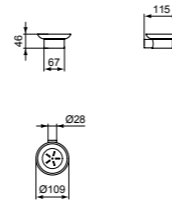

CONCA ACCESSORIES

TOWEL RING, ROUND

MODEL	CHROME	SILVER STORM	BRUSHED GOLD	MAGNETIC GREY
Towel ring	T4503AA	T4503GN	T4503A2	T4503A5

TUMBLER, ROUND

MODEL	CHROME	SILVER STORM	BRUSHED GOLD	MAGNETIC GREY
Tumbler	T4505AA	T4505GN	T4505A2	T4505A5

ROBE HOOK, ROUND

MODEL	CHROME	SILVER STORM	BRUSHED GOLD	MAGNETIC GREY
Robe hook	T4507AA	T4507GN	T4507A2	T4507A5

SOAP DISH, ROUND

MODEL	CHROME	SILVER STORM	BRUSHED GOLD	MAGNETIC GREY
Soap dish	T4509AA	T4509GN	T4509A2	T4509A5

BATHTUBS

AROUND FREE-STANDING BATHTUB 180X85CM

MODEL	SKU
White	K871501
Matt White	K8715V1
Gloss White/Black	K8715V2

· Dimensions : 180x85cm
· Material : One piece acrylic
· Weight : 51kg

· Water capacity : 230lt
· Norm : EN 14516
· Includes chrome clicker waste and integrated slotted overflow

CONCA FREE-STANDING BATHTUB 180X80CM SOLID SURFACE

MODEL	SKU
Matt White	K8830EN

· Dimensions : 180x80cm
· Material : Solid Surface
· One piece bath
· Weight : 175kg
· Installation requirement: Ensure the flooring can withstand a minimum weight of 605KG

· Water Capacity : 430lt
· Norm : EN 14516
· Includes chrome clicker waste and integrated slotted overflow
· Matt White Solid Surface waste cover included

DEA FREE-STANDING DOUBLE ENDED BATHTUB 170X75CM

MODEL	SKU
White	E306601
Matt White	K8720V1
Matt White/Black	K8720V3
Coloured bath waste cover	LV238--

· Dimensions : 170x75cm
· Material : One piece acrylic
· Weight : 45kg
· Water capacity : 185lt

· Norm : EN 14516
· Includes clicker waste (trapezoid shape) and integrated slotted overflow

BATH FINISH CHART

	01	V1	V2	V3
	STANDARD WHITE	MATT WHITE	GLOSS WHITE INTERNAL GLOSS BLACK EXTERNAL	MATT WHITE INTERNAL MATT BLACK EXTERNAL
BATH COLOUR				
		SILVER STORM	BRUSHED GOLD	MAGNETIC GREY
COLOURED BATH WASTE COVER (to be ordered separately)		GN	A2	A5