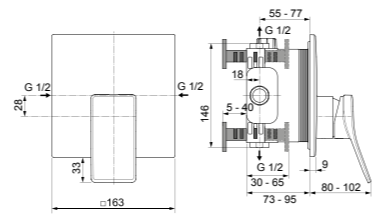

- Exposed single lever bath and shower mixer
- Shower set available for BC763 models
- Shower set = metal stick handshower, IdealFlex shower hose and square metal shower holder

2-HOLE BATH FILLER

MODEL	CHROME	SILVER STORM	BRUSHED GOLD	MAGNETIC GREY
Without Shower Set	BC767AA	BC767GN	BC767A2	BC767A5

- Single lever 2-hole bath filler

2-HOLE BATH & SHOWER MIXER

MODEL	CHROME	SILVER STORM	BRUSHED GOLD	MAGNETIC GREY
With Shower Set	BC768AA	BC768GN	BC768A2	BC768A5

- Single lever 2-hole bath and shower mixer with shower set
- Shower set = metal stick handshower, IdealFlex shower hose and square metal shower holder

WALL-MOUNTED BATH & SHOWER MIXER - KIT 2 EASYBOX

MODEL	CHROME	SILVER STORM	BRUSHED GOLD	MAGNETIC GREY
For Kit 1 A1000NU	A7374AA	A7374GN	A7374A2	A7374A5

- Wall-mounted single lever bath and shower mixer
- With additional back-flow prevention on second outlet for A7375AA
- Requires built-in kit A1000NU (sold separately, see page 252) and a suitable outlet
- Automatic pull-diverter

WALL-MOUNTED SHOWER MIXER - KIT 2

MODEL	CHROME	SILVER STORM	BRUSHED GOLD	MAGNETIC GREY
For Kit 1 A1000NU	A7373AA	A7373GN	A7373A2	A7373A5

- Wall-mounted single lever shower mixer
- Requires built-in kit 1 A1000NU (sold separately, see page 252)

WALL-MOUNTED SPOUT 180 MM

MODEL	CHROME	SILVER STORM	BRUSHED GOLD	MAGNETIC GREY
180mm Spout	BC769AA	BC769GN	BC769A2	BC769A5

- Wall-mounted bath spout with 180mm projection