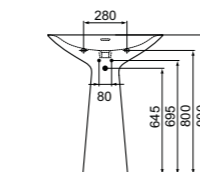

TIPO Z

BASIN 74CM WITH 1 TAP HOLE

MODEL	FINISH	SKU
With Overflow, 1 tap hole	White Gloss White Silk	T442501 T4425V1

- 74x47cm one piece basin
- Slotted overflow
- 1 tap hole
- For waste options see page 233

BASIN 74CM WITH 1 TAP HOLE

MODEL	FINISH	SKU
With Overflow, 1 tap hole	Black Gloss Black Matt	T4425V2 T4425V3

- 74x47cm one piece basin
- Slotted overflow
- 1 tap hole
- For waste options see page 233

BASIN 74CM WITH 3 TAP HOLES

MODEL	FINISH	SKU
With Overflow, 3 tap holes	White Gloss White Silk	T442601 T4426V1

- 74x47cm one piece basin
- Slotted overflow
- 3 tap holes
- For waste options see page 233

BASIN 74CM WITH 3 TAP HOLES

MODEL	FINISH	SKU
With Overflow, 3 tap holes	Black Gloss Black Matt	T4426V2 T4426V3

- 74x47cm one piece basin
- Slotted overflow
- 3 tap holes
- For waste options see page 233

CALLA

BASIN 60CM WITH 1 TAP HOLE

MODEL	FINISH	SKU
With Overflow, 1 tap hole	White Gloss	E221601

- 61.5x50cm basin
- 3 hole overflow
- 1 tap hole

- Wall-mounted installation or with pedestal
- For bottle trap and waste options see page 233

BASIN 60CM WITH 2 TAP HOLES

MODEL	FINISH	SKU
With Overflow, 2 tap holes	White Gloss	E221701

- 61.5x50cm basin
- 3 hole overflow
- 2 tap holes

BASIN 60CM WITH 3 TAP HOLES

MODEL	FINISH	SKU
With Overflow, 2 tap holes	White Gloss	E221801

- 61.5x50cm basin
- 3 hole overflow
- 3 tap holes

BASIN 70CM WITH 1 TAP HOLE

MODEL	FINISH	SKU
With Overflow, 1 tap hole	White Gloss	E221901

- 71.5x50cm basin
- 3 hole overflow

- 1 tap hole
- Wall-mounted installation or with pedestal
- For bottle trap and waste options see page 233

BASIN 70CM WITH 2 TAP HOLES

MODEL	FINISH	SKU
With Overflow, 2 tap holes	White Gloss	E222201

- 71.5x50cm basin
- 3 hole overflow
- 2 tap holes

- Wall-mounted installation or with pedestal
- For bottle trap and waste options see page 233