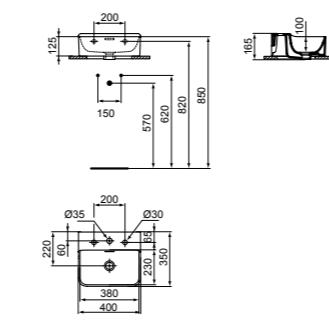

VESSEL 45CM WITHOUT TAP HOLE

MODEL	FINISH	SKU
No Overflow, No tap hole	White Gloss White Silk	T369601 T3696V1

- 45cm round vessel basin
- No overflow
- No tap hole
- For lay on installation or use with freestanding pedestal
- For bottle trap and waste options see page 233

VESSEL 60X40CM WITHOUT TAP HOLE

MODEL	FINISH	SKU
No Overflow, No tap hole	White Gloss White Silk	T369801 T3698V1

- 60x40cm rectangle vessel basin
- No overflow
- No tap hole
- For lay on installation or use with freestanding pedestal
- For bottle trap and waste options see page 233

HAND WASH BASIN 40X35CM WITH 1 TAP HOLE

MODEL	FINISH	SKU
With Overflow, 1 tap hole	White Gloss White Silk	T369501 T3695V1
With Overflow, 1 tap hole, Grinded	White Gloss White Silk	T387601 T3876V1

- 40x35cm hand wash basin
- No overflow
- Slotted overflow
- 1 tap hole
- Wall-mounted installation
- Grinded model for lay on installation
- For bottle trap and waste options see page 233

HAND WASH BASIN 40X35CM WITH 3 TAP HOLES

MODEL	FINISH	SKU
With Overflow, 3 tap holes	White Gloss	T381001

- 40x35cm hand wash basin
- Slotted overflow
- 3 tap holes
- Wall-mounted installation
- For bottle trap and waste options see page 233

HAND WASH BASIN 40X35CM WITHOUT TAP HOLE

MODEL	FINISH	SKU
With Overflow, No tap hole	White Gloss	T381101
With Overflow, No tap hole, Grinded	White Gloss	T387701

- 40x35cm hand wash basin
- Slotted overflow
- No tap hole
- Wall-mounted installation
- Grinded model for lay on installation
- For bottle trap and waste options see page 233

HAND WASH BASIN 40X35CM WITH 1 TAP HOLE

MODEL	FINISH	SKU
No Overflow, 1 tap hole	White Gloss	T387401
No Overflow, 1 tap hole, Grinded	White Gloss	T387801