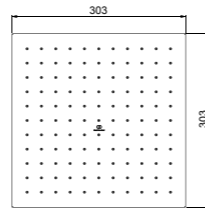

MODEL	CHROME	SILVER STORM	BRUSHED GOLD	MAGNETIC GREY
300 mm	A5805AA*	A5805GN	A5805A2	A5805A5

· Square metal head shower
· 300x300mm

· Easy clean nozzles to prevent lime scale build-up
· 12 l/min flow restrictor
* Chrome version not included in Atelier Terms