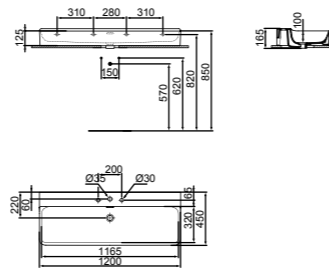

BASIN 120CM WITH 3 TAP HOLES

MODEL	FINISH	SKU
With Overflow, 3 tap holes	White Gloss	T380401
With Overflow, 3 tap holes, Grinded	White Gloss	T384001

- Wall-mounted installation
- Grinded model for lay on installation
- For bottle trap and waste options see page 233