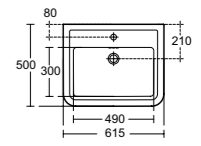

TIPO Z

BASIN 74CM WITH 1 TAP HOLE

MODEL	FINISH	SKU
With Overflow, 1 tap hole	White Gloss White Silk	T442501 T4425V1

- 74x47cm one piece basin
- Slotted overflow
- 1 tap hole
- For waste options see page 233

BASIN 74CM WITH 1 TAP HOLE

MODEL	FINISH	SKU
With Overflow, 1 tap hole	Black Gloss Black Matt	T4425V2 T4425V3

- 74x47cm one piece basin
- Slotted overflow
- 1 tap hole
- For waste options see page 233

BASIN 74CM WITH 3 TAP HOLES

MODEL	FINISH	SKU
With Overflow, 3 tap holes	White Gloss White Silk	T442601 T4426V1

- 74x47cm one piece basin
- Slotted overflow
- 3 tap holes
- For waste options see page 233

BASIN 74CM WITH 3 TAP HOLES

MODEL	FINISH	SKU
With Overflow, 3 tap holes	Black Gloss Black Matt	T4426V2 T4426V3

- 74x47cm one piece basin
- Slotted overflow
- 3 tap holes
- For waste options see page 233

CALLA

BASIN 60CM WITH 1 TAP HOLE

MODEL	FINISH	SKU
With Overflow, 1 tap hole	White Gloss	E221601

- 61.5x50cm basin
- 3 hole overflow
- 1 tap hole

- Wall-mounted installation or with pedestal
- For bottle trap and waste options see page 233

BASIN 60CM WITH 2 TAP HOLES

MODEL	FINISH	SKU
With Overflow, 2 tap holes	White Gloss	E221701

- 61.5x50cm basin
- 3 hole overflow
- 2 tap holes

BASIN 60CM WITH 3 TAP HOLES

MODEL	FINISH	SKU
With Overflow, 2 tap holes	White Gloss	E221801

- 61.5x50cm basin
- 3 hole overflow
- 3 tap holes

BASIN 70CM WITH 1 TAP HOLE

MODEL	FINISH	SKU
With Overflow, 1 tap hole	White Gloss	E221901

- 71.5x50cm basin
- 3 hole overflow

- 1 tap hole
- Wall-mounted installation or with pedestal
- For bottle trap and waste options see page 233

BASIN 70CM WITH 2 TAP HOLES

MODEL	FINISH	SKU
With Overflow, 2 tap holes	White Gloss	E222201

- 71.5x50cm basin
- 3 hole overflow
- 2 tap holes

- Wall-mounted installation or with pedestal
- For bottle trap and waste options see page 233