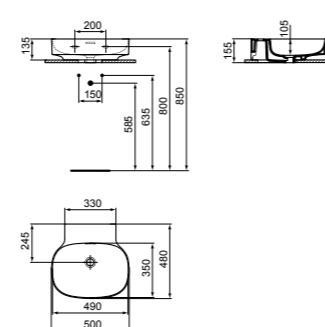

BASIN 50CM WITHOUT TAP HOLE

MODEL	FINISH	SKU
No Overflow, No tap hole	White Gloss	T439201
No Overflow, No tap hole, Grinded	White Gloss	T498701

- 50x50cm basin
- No overflow
- No tap hole
- Features Diamatec technology