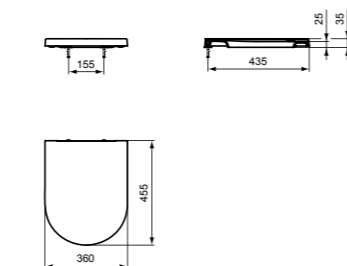

CURVE SEAT AND COVER – STANDARD CLOSE

MODEL	FINISH	SKU
Curve seat and cover - standard close	White Gloss White Silk	T376101 T3761V1

- Standard close hinges

- Overwrap design
- Easy take-off system
- Toggle fixations