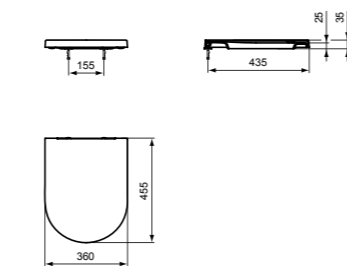

CURVE SEAT AND COVER – SOFT-CLOSE

MODEL	FINISH	SKU
Curve seat and cover - soft-close	White Gloss White Silk	T376001 T3760V1

- Soft close hinges
- Overwrap design

- Easy take-off system
- Toggle fixations