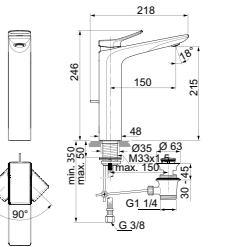

VESSEL MIXER

MODEL	CHROME	SILVER STORM	BRUSHED GOLD	MAGNETIC GREY
Without Waste	BC793AA	BC793GN	BC793A2	BC793A5

· Single lever vessel mixer without pop-up waste