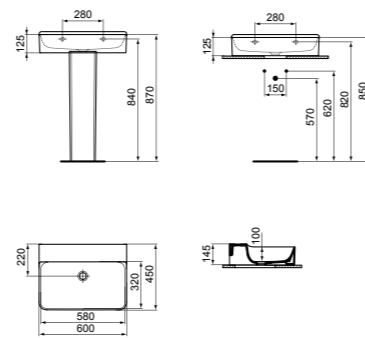

BASIN 60CM WITHOUT TAP HOLE

MODEL	FINISH	SKU
No Overflow, No tap hole	White Gloss	T379201
No Overflow, No tap hole, Grinded	White Gloss	T382501

· 60x45cm basin
· No overflow
· No tap hole

· Wall-mounted installation or with pedestal
· Grinded model for lay on installation
· For bottle trap and waste options see page 233