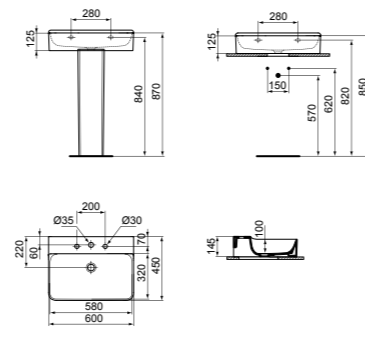

BASIN 60CM WITH 3 TAP HOLES

MODEL	FINISH	SKU
No Overflow, 3 tap holes	White Gloss	T379101
No Overflow, 3 tap holes, Grinded	White Gloss	T382401

· 60x45cm basin
· No overflow
· 3 tap holes

· Wall-mounted installation or with pedestal
· Grinded model for lay on installation
· For bottle trap and waste options see page 233