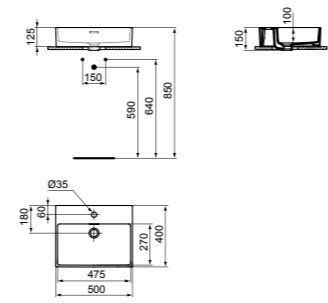

MODEL	FINISH	SKU
With Overflow, 1 tap hole	White Gloss White Silk	T374101 T3741V1

· 50x40cm vessel
· With slotted overflow
· With 1 tap hole

· For lay-on installation only
· Glazed on all 4 sides
· For bottle trap and waste options see page 233

VESSEL 60X40CM WITHOUT TAP HOLE

MODEL	FINISH	SKU
No Overflow, No tap hole	White Gloss White Silk	T374001 T3740V1

· 60x40cm vessel
· No overflow
· No tap hole

HAND WASH BASIN 45X35CM WITH 1 TAP HOLE

MODEL	FINISH	SKU
With Overflow, 1 tap hole	White Gloss White Silk	T373201 T3732V1
With Overflow, 1 tap hole, Grinded	White Gloss White Silk	T391701 T3917V1

· 45x35cm hand wash basin
· With slotted overflow
· With 1 tap hole

· Grinded model for lay on installation
· For bottle trap and waste options see page 233

HAND WASH BASIN 45X35CM WITHOUT TAP HOLE

MODEL	FINISH	SKU
With Overflow, No tap hole	White Gloss	T391601
With Overflow, No tap hole, Grinded	White Gloss	T391801

· 45x35cm hand wash basin
· With slotted overflow
· No tap hole

· Grinded model for lay on installation
· For bottle trap and waste options see page 233

HAND WASH BASIN 45X25CM LEFT HANDED WITH 1 TAP HOLE

MODEL	FINISH	SKU
With Overflow, 1 tap hole	White Gloss White Silk	T373301 T3733V1
With Overflow, 1 tap hole, Grinded	White Gloss White Silk	T392001 T3920V1

· 45x25cm hand wash basin
· Left Handed
· With slotted overflow
· With 1 tap hole

· Grinded model for lay on installation
· For bottle trap and waste options see page 233