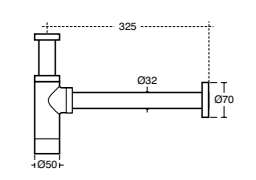

If the rectangle is filled in grey, products can be combined.

	CONCA	IPALYSS	EXTRA
FREEFLOW WASTE COVER (to be ordered separately)			
● Black Gloss	E2114V2		
● Black Matt	E2114V3		
● Slate Grey	E2114V5		
● Concrete	E2114V9		
● Mink	E2114V8		
● Kashmir	E2114V4		
● Pomegranate	E2114V6		
● Nude	E2114V7		
● Powder	E2114X8		
● Sage	E2114X9		
● White Gloss	E211401		
● White Silk	E2114V1		

	CONCA	IPALYSS	EXTRA
CHROME BOTTLE TRAP (to be ordered separately)			
● Chrome	E0079AA		
● Silver Storm	T4441GN		
● Brushed Gold	T4441A2		
● Magnetic Grey	T4441A5		
SPACE SAVING TRAP			
	EE23033967		
SLOTTED CLICKER BASIN WASTE (to be ordered separately)*			
● Chrome	E1482AA		
● Silver Storm	E1482GN		
● Brushed Gold	E1482A2		
● Magnetic Grey	E1482A5		

*Installation with basin which includes an overflow only

* The last two digits of the SKU represents the finish of the model. If you would like a model in any other existing finishes than white, please refer to the chart below to see the matching colour codes.

WHITE SILK	BLACK GLOSS	BLACK MATT	SLATE GREY	CONCRETE	MINK	KASHMIR	POMEGRANATE	NUDE	POWDER	SAGE
○ V1	● V2	● V3	● V5	● V9	● V8	● V4	● V6	● V7	● X8	● X9