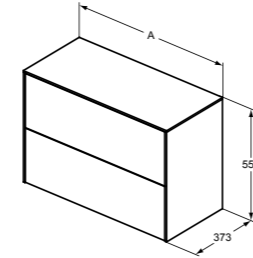

BASIN UNIT — 2 DRAWERS WITH WORKTOP — NO CUT

MODEL	SKU
120X37X55cm	T4330--
100X37X55cm	T4329--
80X37X55cm	T4328--
60X37X55cm	T4327--

- 2 drawers
- Slim metal drawer system
- Push to open drawers, no handle required
- Soft-close function
- Inside cabinet in Matt Anthracite finish
- Optional LED internal lights available to order separately in relevant sizes
- Space saving basin trap to be ordered separately using code EE23033967

	A
T4330	1200
T4329	1000
T4328	800
T4327	600