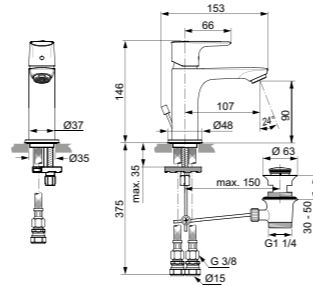

MODEL	CHROME	SILVER STORM	BRUSHED GOLD	MAGNETIC GREY
With Pop-up Waste	A7046AA	A7046GN	A7046A2	A7046A5
Without Pop-up Waste	A7047AA	A7047GN	A7047A2	A7047A5

· Single lever basin mixer
· Pop-up waste on A7046 models
· 5 litres per minute PCA
· Metal escutcheon
· Noise class 1
· EasyFix®