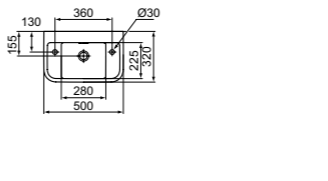

SLOTTED CLICKER BASIN WASTE

MODEL	CHROME	SILVER STORM	BRUSHED GOLD	MAGNETIC GREY
Clicker Waste	E1482AA*	E1482GN	E1482A2	E1482A5

- Slotted clicker waste
- Chrome not included in Atelier Terms