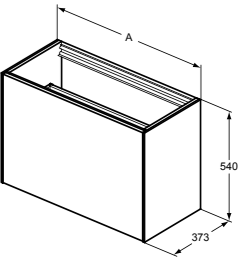

BASIN UNIT – 1 DRAWER WITHOUT WORKTOP

MODEL	SKU
120X37X55cm	T3939--
100X37X55cm	T3997--
80X37X55cm	T3994--
60X37X55cm	T3991--

	A
T3939	1200
T3997	1000
T3994	800
T3991	600