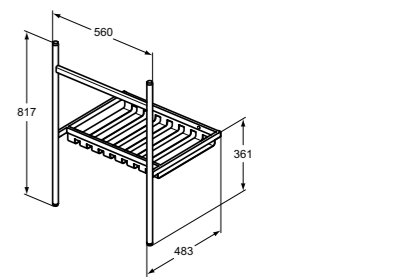

WASH STAND FOR 80CM VANITY BASIN

MODEL	FINISH	SKU
Wash stand 80 x 50cm	Silk Black	E2533XG

· Wash stand for use with 80cm Calla and Extra vanity basins