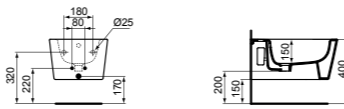

BLEND

CUBE SEAT AND COVER — STANDARD CLOSE

MODEL	FINISH	SKU
Cube seat and cover - soft-close	White Gloss White Silk	T392601 T3926V1
· Overwrap design	· Easy take-off system · Toggle fixations	

CUBE WALL-HUNG BIDET

MODEL	FINISH	SKU
Wall-hung bidet	White Gloss White Silk	T368701 T3687V1
· Wall-hung bidet · Hidden fixations (included) for easy & fast cleaning · 1 tap hole	· With overflow · Width 360 x Length 540 x Height 340mm	

CUBE BACK-TO-WALL BIDET

MODEL	FINISH	SKU
Back-to-wall bidet	White Gloss White Silk	T368901 T3689V1
· Hidden fixations (included) for easy and fast cleaning · Width 355 x Length 560 x Height 400mm