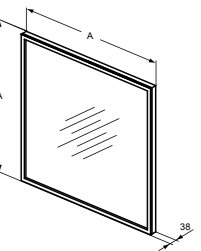

MODEL	FINISH	SKU
120cm	Black frame	T3968BH
100cm	Black frame	T3967BH
80cm	Black frame	T3966BH
60cm	Black frame	T3965BH

- Black aluminum frame
- Perimeter and internal ambient LED
- 230 V, 50 Hz, IP44, Class II, 4000 K
- Without switch
- Fixation kit included

	A
T3968Y1	1200
T3967Y1	1000
T3966Y1	800
T3965Y1	600