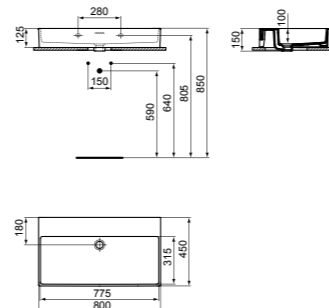

BASIN 80CM WITHOUT TAP HOLE

MODEL	FINISH	SKU
With Overflow, No tap hole	White Gloss	T389801
With Overflow, No tap hole, Grinded	White Gloss	T390101

· 80x45cm basin
· Slotted overflow
· No tap hole

· Wall-mounted installation
· Grinded model for lay on installation
· For bottle trap and waste options see page 233