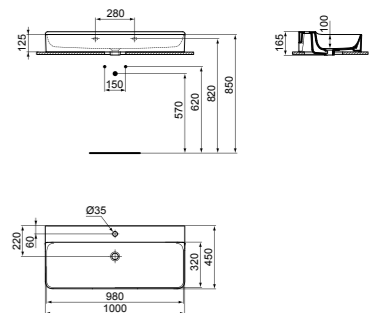

BASIN 100CM WITH 1 TAP HOLE

MODEL	FINISH	SKU
No Overflow, 1 tap hole	White Gloss	T380001
No Overflow, 1 tap hole, Grinded	White Gloss	T383501

· 100x45cm basin
· No overflow
· 1 tap hole

· Wall-mounted installation
· Grinded model for lay on installation
· For bottle trap and waste options see page 233