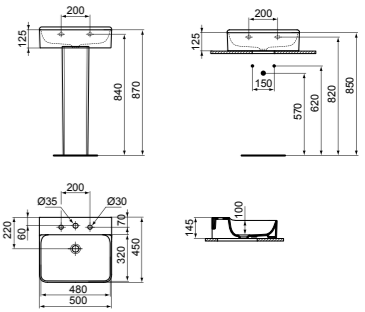

BASIN 60CM WITH 3 TAP HOLES

MODEL	FINISH	SKU
With Overflow, 3 tap holes	White Gloss	T378801
With Overflow, 3 tap holes, Grinded	White Gloss	T381901

· 60x45cm basin
· Slotted overflow
· 3 tap holes

· Wall-mounted installation or with pedestal
· Grinded model for lay on installation
· For bottle trap and waste options see page 233