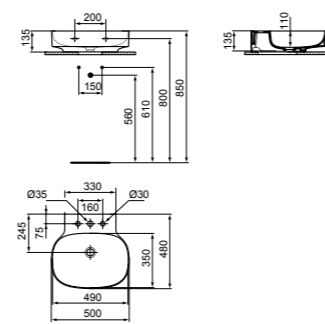

BASIN 50CM WITHOUT TAP HOLE

MODEL	FINISH	SKU
With Overflow, No tap hole	White Gloss	T475401
With Overflow, No tap hole, Grinded	White Gloss	T498201

- 50x50cm basin
- Slotted overflow
- No tap hole
- Features Diamatec technology