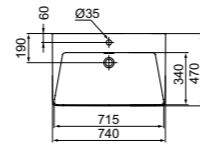

TIPO Z

BASIN 74CM WITH 1 TAP HOLE

MODEL	FINISH	SKU
With Overflow, 1 tap hole	White Gloss White Silk	T442501 T4425V1

- 74x47cm one piece basin
- Slotted overflow
- 1 tap hole
- For waste options see page 233

BASIN 74CM WITH 1 TAP HOLE

MODEL	FINISH	SKU
With Overflow, 1 tap hole	Black Gloss Black Matt	T4425V2 T4425V3

- 74x47cm one piece basin
- Slotted overflow
- 1 tap hole
- For waste options see page 233

BASIN 74CM WITH 3 TAP HOLES

MODEL	FINISH	SKU
With Overflow, 3 tap holes	White Gloss White Silk	T442601 T4426V1

- 74x47cm one piece basin
- Slotted overflow
- 3 tap holes
- For waste options see page 233

BASIN 74CM WITH 3 TAP HOLES

MODEL	FINISH	SKU
With Overflow, 3 tap holes	Black Gloss Black Matt	T4426V2 T4426V3

- 74x47cm one piece basin
- Slotted overflow
- 3 tap holes
- For waste options see page 233

CALLA

BASIN 60CM WITH 1 TAP HOLE

MODEL	FINISH	SKU
With Overflow, 1 tap hole	White Gloss	E221601

- 61.5x50cm basin
- 3 hole overflow
- 1 tap hole

- Wall-mounted installation or with pedestal
- For bottle trap and waste options see page 233

BASIN 60CM WITH 2 TAP HOLES

MODEL	FINISH	SKU
With Overflow, 2 tap holes	White Gloss	E221701

- 61.5x50cm basin
- 3 hole overflow
- 2 tap holes

BASIN 60CM WITH 3 TAP HOLES

MODEL	FINISH	SKU
With Overflow, 2 tap holes	White Gloss	E221801

- 61.5x50cm basin
- 3 hole overflow
- 3 tap holes

BASIN 70CM WITH 1 TAP HOLE

MODEL	FINISH	SKU
With Overflow, 1 tap hole	White Gloss	E221901

- 71.5x50cm basin
- 3 hole overflow

- 1 tap hole
- Wall-mounted installation or with pedestal
- For bottle trap and waste options see page 233

BASIN 70CM WITH 2 TAP HOLES

MODEL	FINISH	SKU
With Overflow, 2 tap holes	White Gloss	E222201

- 71.5x50cm basin
- 3 hole overflow
- 2 tap holes

- Wall-mounted installation or with pedestal
- For bottle trap and waste options see page 233