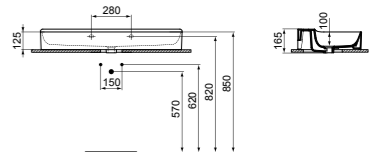

BASIN 100CM WITHOUT TAP HOLE

MODEL	FINISH	SKU
No Overflow, No tap hole	White Gloss	T380201
No Overflow, No tap hole, Grinded	White Gloss	T383701

· 100x45cm basin
· No overflow
· No tap hole

· Wall-mounted installation
· Grinded model for lay on installation
· For bottle trap and waste options see page 233