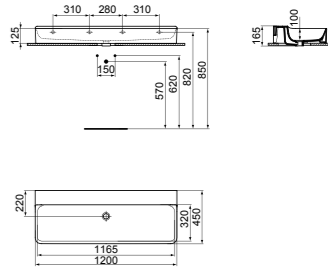

BASIN 120CM WITHOUT TAP HOLE

MODEL	FINISH	SKU
No Overflow, No tap hole	White Gloss	T380901
No Overflow, No tap hole, Grinded	White Gloss	T384501

- 120x45cm basin
- No overflow
- No tap hole

- Wall-mounted installation
- Grinded model for lay on installation
- For bottle trap and waste options see page 233