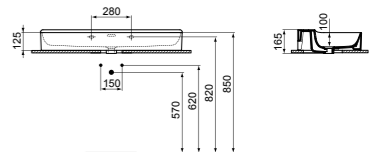

BASIN 100CM WITHOUT TAP HOLE

MODEL	FINISH	SKU
With Overflow, No tap hole	White Gloss	T379901
With Overflow, No tap hole, Grinded	White Gloss	T383401

· 100x45cm basin
· Slotted overflow
· No tap hole

· Wall-mounted installation
· Grinded model for lay on installation
· For bottle trap and waste options see page 233