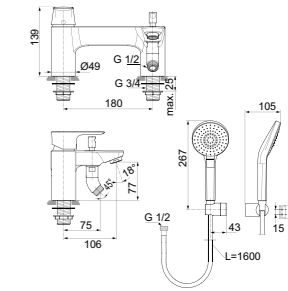

2-HOLE SINGLE LEVER BATH & SHOWER MIXER WITH ACCESSORIES

MODEL	CHROME	SILVER STORM	BRUSHED GOLD	MAGNETIC GREY
With Shower Set	A7052AA	A7052GN	A7052A2	A7052A5

· 2-hole bath filler
· Flow straightener
· 38mm wet application cartridge
· Automatic pull-diverter through spout
· Elbow for shower outlet
· Accessories:
- EVO 110 handspray
- IdealFlex shower hose 1600mm
- Hose bracket
- Wall bracket