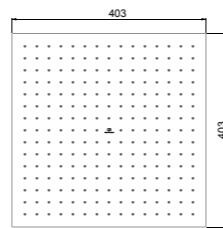

MODEL	CHROME	SILVER STORM	BRUSHED GOLD	MAGNETIC GREY
400 mm	A5806AA*	A5806GN	A5806A2	A5806A5

· Square metal head shower
· 400x400mm

· Easy clean nozzles to prevent lime scale build-up
· 12 l/min flow restrictor
* Chrome version not included in Atelier Terms