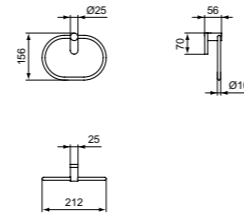

TUMBLER, ROUND

MODEL	CHROME	SILVER STORM	BRUSHED GOLD	MAGNETIC GREY
Tumbler	T4505AA	T4505GN	T4505A2	T4505A5