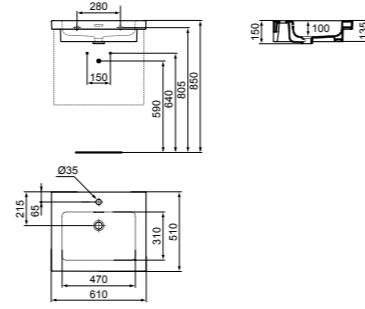

MODEL	FINISH	SKU
With Overflow, 1 tap hole	White Gloss	T435801
60x50cm vanity basin - With slotted overflow - With 1 tap hole		
- For use with Conca 60cm vanity units see page 258 & 260 - For use with 60cm wash stand see page 231 - For bottle trap and waste options see page 233