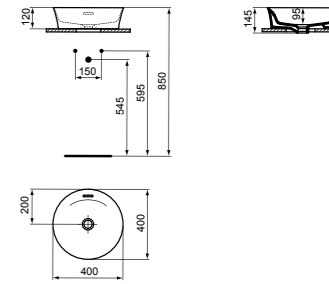

IPALYSS — COLOUR PALETTE

TEN NEW CERAMIC COLOURS – INCLUDING BLACK GLOSS, SLATE GREY, KASHMIR, SAGE AND POMEGRANATE – JOIN WHITE GLOSS AND WHITE SILK TO OFFER A COMPLETE PALETTE THAT BRINGS A SENSE OF EMOTION TO BATHROOM INTERIORS. SOME COLOURS HARK BACK TO HISTORICAL IDEAL STANDARD DESIGNS BUT WITH A CONTEMPORARY AND ELEGANT FINISH, WHILE OTHERS ARE ENTIRELY NEW AND HAVE BEEN DESIGNED TO COMPLEMENT POPULAR MODERN MATERIALS, SUCH AS MARBLE AND STONE.

FINISH CHART

IPALYSS	FINISH	WHITE		BLACK		NEUTRALS (ALL SILK)				COLOURS (ALL SILK)			
		WHITE GLOSS	WHITE SILK	BLACK GLOSS	BLACK MATT	SLATE GREY	CONCRETE	MINK	KASHMIR	POMEGRANATE	NUDE	POWDER	SAGE
		01	V1	V2	V3	V5	V9	V8	V4	V6	V7	X8	X9

IPALYSS

VESSEL Ø40CM WITHOUT TAP HOLE

MODEL	FINISH	SKU
No overflow, No tap hole	White Gloss White Silk Coloured*	E139801 E1398V1 E1398--
· 40x40cm vessel · Round · 3.8mm ultra-thin edged · Features Diamatec® technology · No overflow		· No tap hole · White Silk and Coloured basins are supplied with a colour matched freeflow waste · For bottle trap and waste options see page 233

VESSEL Ø40CM WITHOUT TAP HOLE

MODEL	FINISH	SKU
With overflow, No tap hole	White Gloss White Silk Coloured*	E141301 E1413V1 E1413--
· 40x40cm vessel · Round · 3.8mm ultra-thin edged · Features Diamatec® technology		· With overflow · No tap hole · For bottle trap and waste options see page 233

VESSEL 55CM WITHOUT TAP HOLE

MODEL	FINISH	SKU
No overflow, No tap hole	White Gloss White Silk Coloured*	E207601 E2076V1 E2076--
· 55x38cm vessel · Rectangular · 3.8mm ultra-thin edged · Features Diamatec® technology · No overflow		· No tap hole · White Silk and Coloured basins are supplied with a colour matched freeflow waste · For bottle trap and waste options see page 233

VESSEL 55CM WITHOUT TAP HOLE