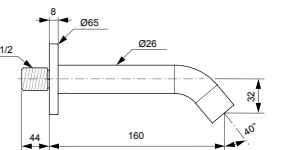

FREESTANDING BATH SPOUT

MODEL	CHROME	SILVER STORM	BRUSHED GOLD	MAGNETIC GREY
Bath Spout	A7387AA	A7387GN	A7387A2	A7387A5
· Freestanding bath spout				

WALL SPOUT 160MM

MODEL	CHROME	SILVER STORM	BRUSHED GOLD	MAGNETIC GREY
160mm Spout	BC805AA	BC805GN	BC805A2	BC805A5
· Wall-mounted bath spout with 160mm projection				