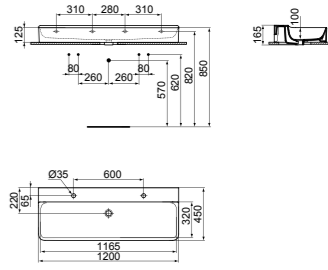

BASIN 120CM WITH 2 TAP HOLES

MODEL	FINISH	SKU
No Overflow, 2 tap holes	White Gloss	T380801
No Overflow, 2 tap holes, Grinded	White Gloss	T384401

- 120x45cm basin
- No overflow
- Two tap holes for dual user functionality

- Wall-mounted installation
- Grinded model for lay on installation
- For bottle trap and waste options see page 233