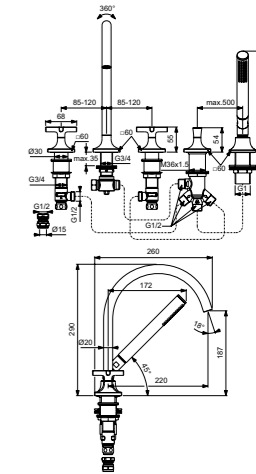

DUAL CONTROL 5 HOLE BATH SHOWER MIXER WITH SPOUT AND CROSS HANDLES

MODEL	CHROME	MAGNETIC GREY
Cross handles Lever handles	BD164AA BD165AA	BD164A5 BD165A5
<ul style="list-style-type: none"> Ceramic valves Cache (hidden) aerator Automatic diverter 	<ul style="list-style-type: none"> Metal handles Shower hose 1750mm 	