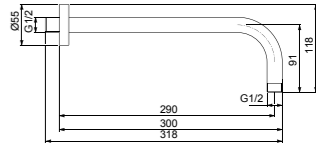

MODEL	CHROME	SILVER STORM	BRUSHED GOLD	MAGNETIC GREY
300 mm	B9444AA*	B9444GN	B9444A2	B9444A5

· 300mm wall connection
· For head shower
· Metal escutcheon

* Chrome version not included in Atelier Terms