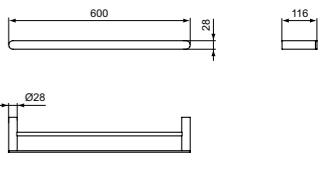

60CM TOWEL RAIL, ROUND

MODEL	CHROME	SILVER STORM	BRUSHED GOLD	MAGNETIC GREY
60cm towel rail	T4499AA	T4499GN	T4499A2	T4499A5

60CM DOUBLE TOWEL RAIL, ROUND

MODEL	CHROME	SILVER STORM	BRUSHED GOLD	MAGNETIC GREY
60cm double towel rail	T4501AA	T4501GN	T4501A2	T4501A5