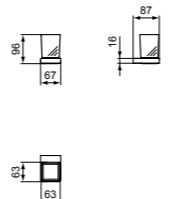

MODEL	CHROME	SILVER STORM	BRUSHED GOLD	MAGNETIC GREY
Tumbler	T4504AA	T4504GN	T4504A2	T4504A5