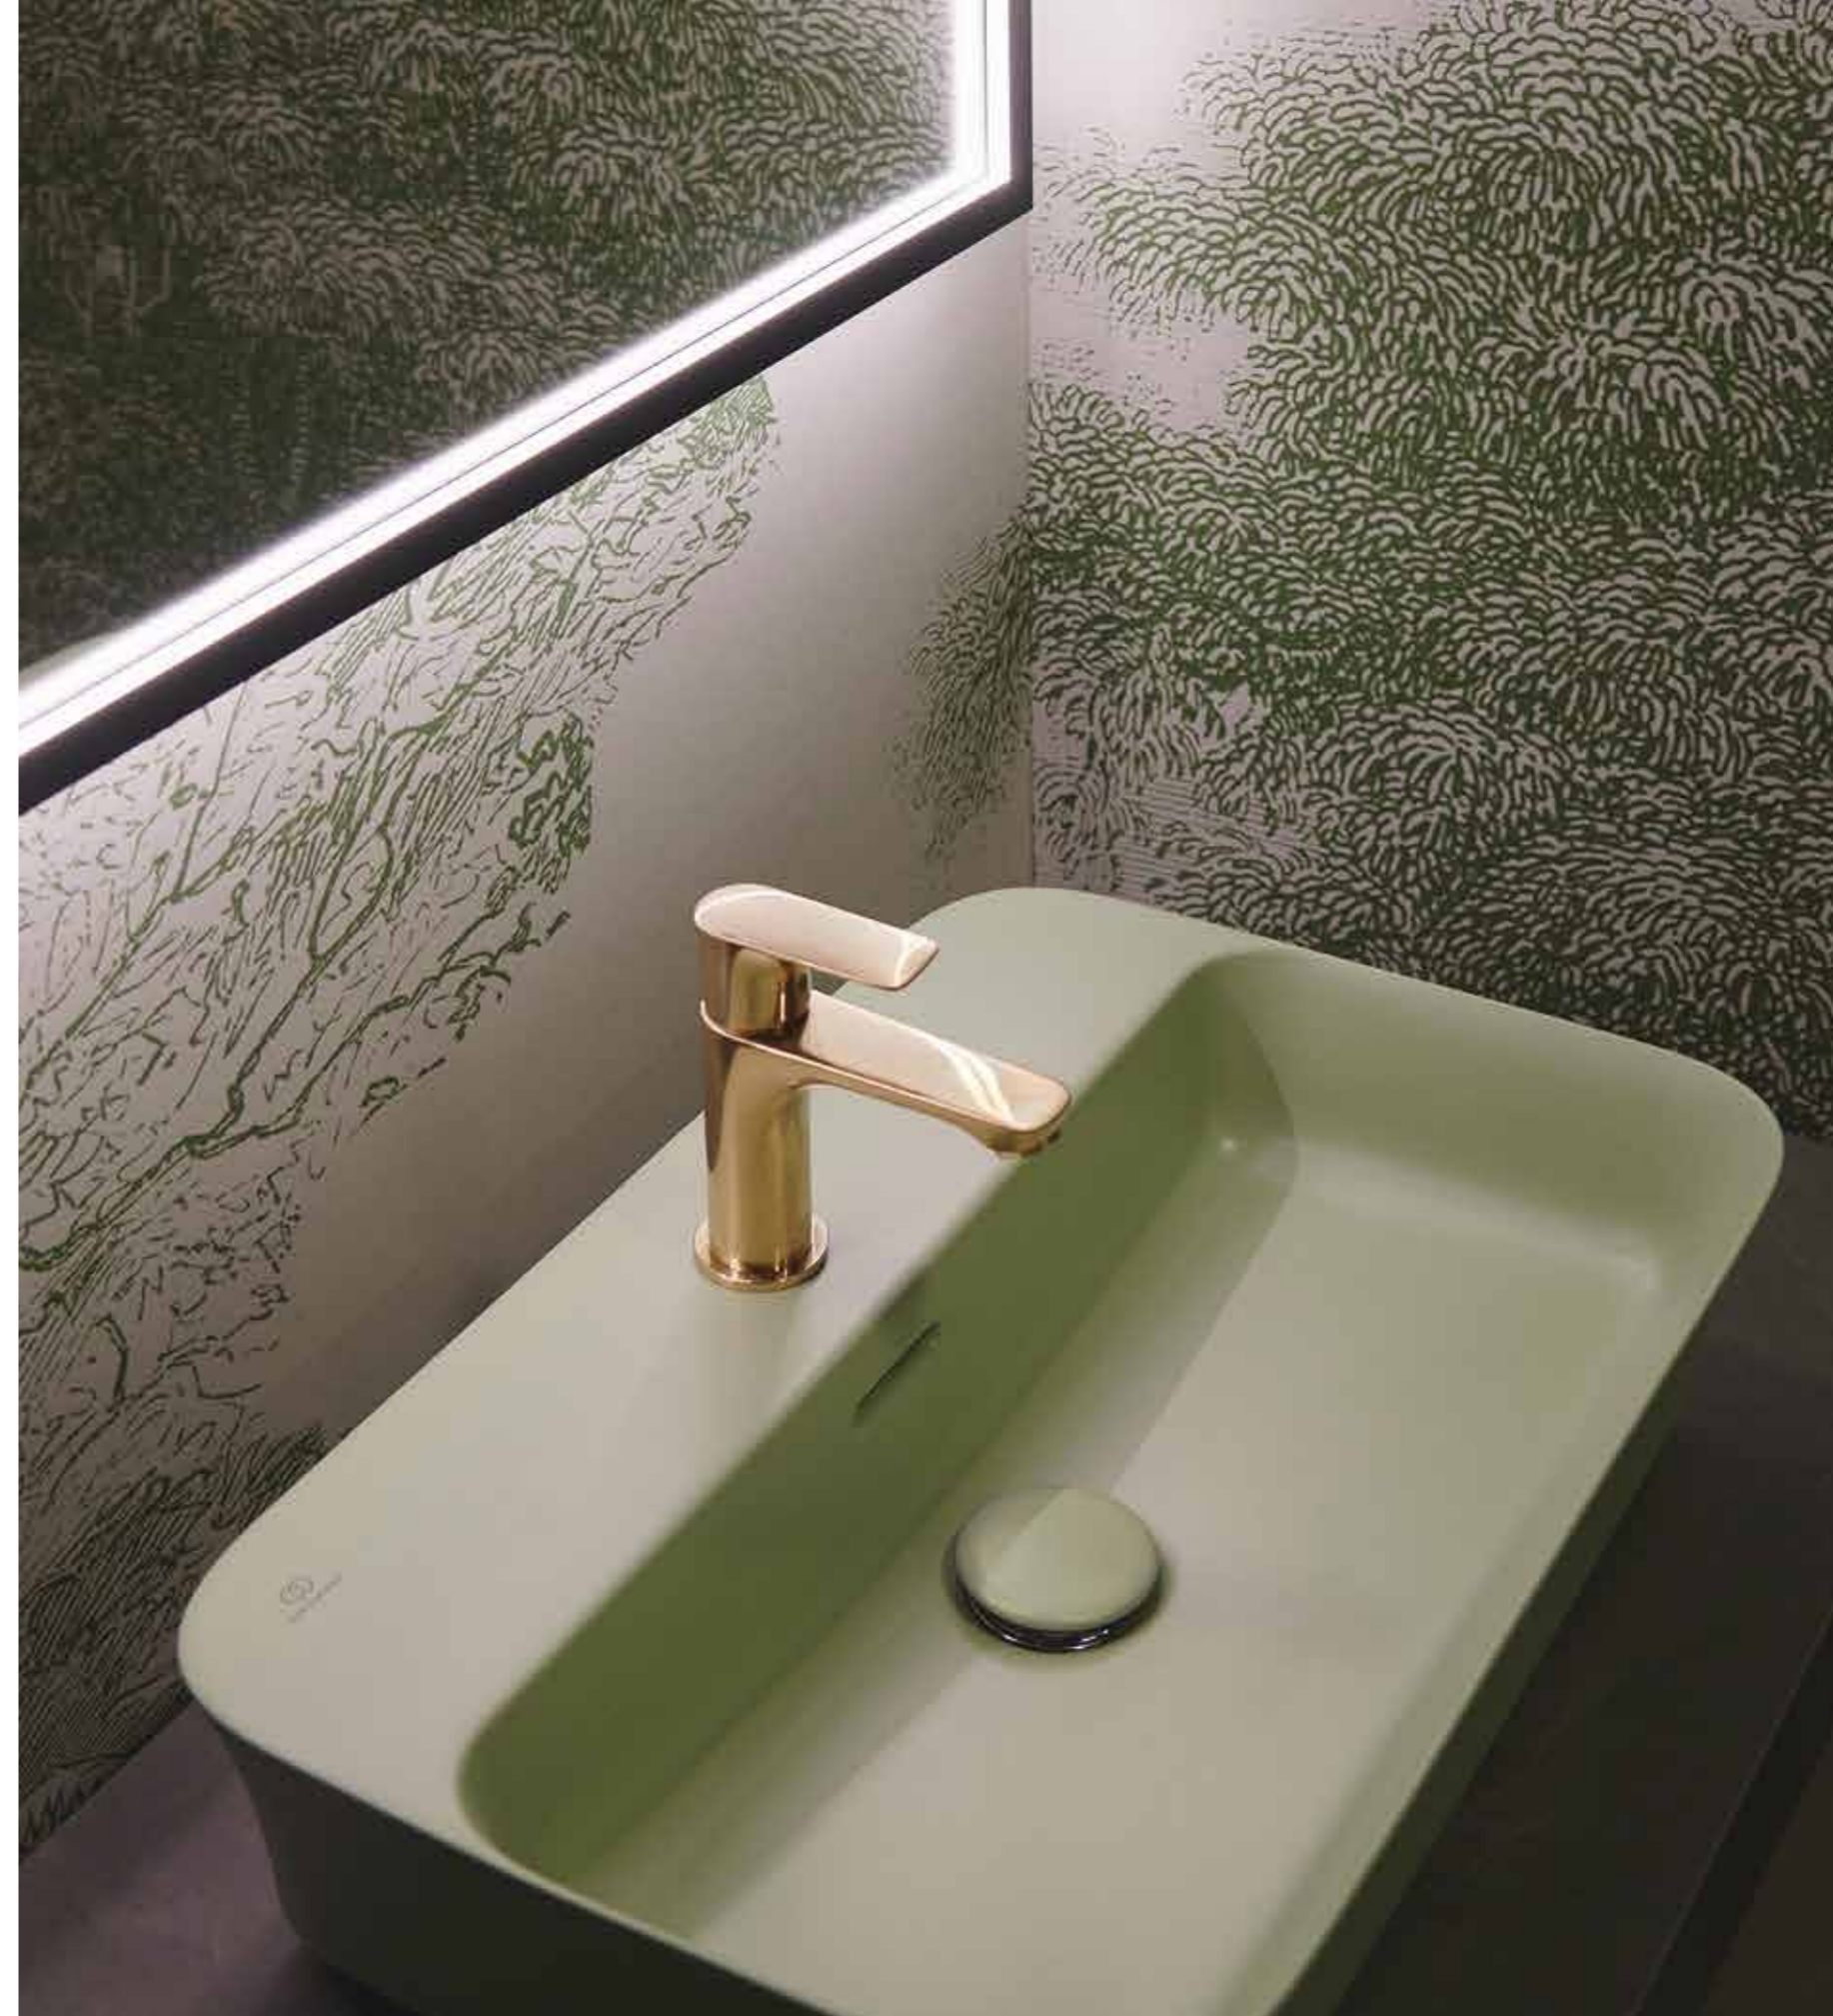

CONNECT AIR Basin mixer / Brushed Gold finish
IPALYSS Basin 55x38cm / Sage finish