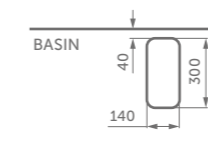

*The worktop cut out for the basin allows placement of a basin that ensures side gap of minimum 20mm.

4. FITTING HOLE ON WORKTOP. Please tick the option for the fitting hole positioning:

☐ Centre rear
☐ Left 90°
☐ Right 90°
☐ Wall mounted tap

** Max projection vessel 40cm

5. BASIN SKU: _____

6. DEALER INFO:

Name _____

Address _____

I confirm that this order for Bespoke Ceramic Slabs is completed in all the parts ☐

Signature _____

Please complete all sections of the form, specifying for CONCA. Once sent it is not possible to cancel or modify the order.

BESPOKE CUT ORDER FORM FOR BASIN UNITS WITH WORKTOPS

1. Choose the model code and quantity of the BASIN UNITS WITH WORKTOP

MODEL CODE	QUANTITY

2. Select from the table below the type of installation considering the type of basin you want to install and enter the code in the box →

BASINS TYPES

LAY ON BACK TO WALL BASINS*		CUT CODE	VESSEL BASINS WITH REAR TAP HOLE* AND VESSEL BASINS WITH WALL MOUNTED TAP	CUT CODE
CUT TYPE	Left side of the worktop For units 120, 160, 200, 240cm 	CL	Left side of the worktop For units 120, 160, 200, 240cm 	CS
	Right side of the worktop For units 120, 160, 200, 240cm 	CR	Right side of the worktop For units 120, 160, 200, 240cm 	CD
	Both sides of the worktop For units 160, 200, 240cm 	CT	Both sides of the worktop For units 160, 200, 240cm 	CW

*The worktop cut out for the basin allows placement of a basin that ensures side gap of minimum 20mm.

3. Please tick the option if wall mounted tap

☐ Wall mounted tap

4. BASIN SKU: _____

5. DEALER INFO:

Name _____

Address _____

I confirm that this order for Furniture Units with Worktop is completed in all the parts ☐

Signature _____

Please complete all sections of the form, specifying for CONCA. Once sent it is not possible to cancel or modify the order.