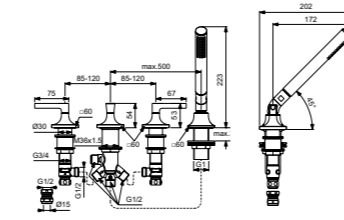

DUAL CONTROL 4 HOLE BATH SHOWER MIXER WITH LEVER HANDLES

MODEL	CHROME	MAGNETIC GREY
Lever handles	BD167AA	BD167A5
· Metal handles · Automatic diverter	· Shower hose 1750mm · Metal stick hand shower