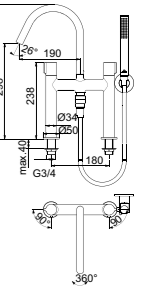

WALL-MOUNTED BASIN MIXER 180MM/220MM - KIT 2

MODEL	CHROME	SILVER STORM	BRUSHED GOLD	MAGNETIC GREY
180mm Spout	A7378AA	A7378GN	A7378A2	A7378A5
220mm Spout	A7379AA	A7379GN	A7379A2	A7379A5
Built-in kit	A1313NU			
· Wall-mounted single lever basin mixer · 180mm or 220mm spout · 5 litres per minute		· Eco flow regulator fitted · Requires built-in kit A1313NU (sold separately)		

WALL-MOUNTED BASIN MIXER 180MM/220MM - KIT2

MODEL	CHROME	SILVER STORM	BRUSHED GOLD	MAGNETIC GREY
180mm Spout	A7380AA	A7380GN	A7380A2	A7380A5
220mm Spout	A7381AA	A7381GN	A7381A2	A7381A5
Built-in kit	A1313NU			
· Wall-mounted single lever basin mixer · 180mm or 220mm spout · 5 litres per minute		· Eco flow regulator fitted. · Requires built in kit A1313NU (sold separately)		

BIDET MIXER

MODEL	CHROME	SILVER STORM	BRUSHED GOLD	MAGNETIC GREY
With Pop-up Waste	BC983AA	BC983GN	BC983A2	BC983A5
· Single lever bidet mixer · EasyFix®				

EXPOSED BATH & SHOWER MIXER

MODEL	CHROME	SILVER STORM	BRUSHED GOLD	MAGNETIC GREY
With Shower Set	BC787AA	BC787GN	BC787A2	BC787A5
· Exposed single lever bath and shower mixer · Shower set available for BC787 models · Shower set = metal stick handshower, IdealFlex shower hose and round metal shower holder				

WALL-MOUNTED SHOWER MIXER - KIT 2 EASYBOX

MODEL	CHROME	SILVER STORM	BRUSHED GOLD	MAGNETIC GREY
For Kit 1 A1000NU	A7382AA	A7382GN	A7382A2	A7382A5
· Wall-mounted single lever shower mixer · Requires built in kit A1000NU (sold separately, see page 252) and a suitable outlet				

WALL-MOUNTED BATH & SHOWER MIXER - KIT 2 EASYBOX