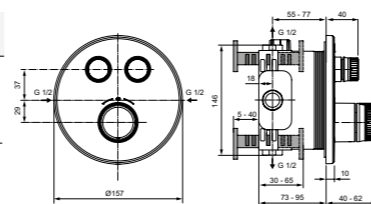

CERATHERM NAVIGO ROUND WALL-MOUNTED BATH AND SHOWER THERMOSTAT - KIT 2

MODEL	CHROME	SILVER STORM	BRUSHED GOLD	MAGNETIC GREY
For kit A1000NU	A7296AA	A7296GN	A7296A2	A7296A5

· Wall-mounted thermostatic bath and shower mixer
· Requires built-in kit A1000NU (sold separately, see above) and a suitable outlet