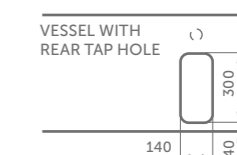

*The worktop cut out for the basin allows placement of a basin that ensures side gap of minimum 20mm.

4. FITTING HOLE ON WORKTOP. Please tick the option for the fitting hole positioning:

☐ Centre rear
☐ Left 90°
☐ Right 90°
☐ Wall mounted tap

** Max projection vessel 40cm

5. BASIN SKU: _____

6. DEALER INFO:

Name _____

Address _____

I confirm that this order for Bespoke Ceramic Slabs is completed in all the parts ☐

Signature _____

Please complete all sections of the form, specifying for CONCA. Once sent it is not possible to cancel or modify the order.

BESPOKE CUT ORDER FORM FOR BASIN UNITS WITH WORKTOPS

1. Choose the model code and quantity of the BASIN UNITS WITH WORKTOP

MODEL CODE	QUANTITY

2. Select from the table below the type of installation considering the type of basin you want to install and enter the code in the box →

BASINS TYPES

LAY ON BACK TO WALL BASINS*		CUT CODE	VESSEL BASINS WITH REAR TAP HOLE* AND VESSEL BASINS WITH WALL MOUNTED TAP	CUT CODE
CUT TYPE	Left side of the worktop For units 120, 160, 200, 240cm 	CL	Left side of the worktop For units 120, 160, 200, 240cm 	CS
	Right side of the worktop For units 120, 160, 200, 240cm 	CR	Right side of the worktop For units 120, 160, 200, 240cm 	CD
	Both sides of the worktop For units 160, 200, 240cm 	CT	Both sides of the worktop For units 160, 200, 240cm 	CW

*The worktop cut out for the basin allows placement of a basin that ensures side gap of minimum 20mm.

3. Please tick the option if wall mounted tap

☐ Wall mounted tap

4. BASIN SKU: _____

5. DEALER INFO:

Name _____

Address _____

I confirm that this order for Furniture Units with Worktop is completed in all the parts ☐

Signature _____

Please complete all sections of the form, specifying for CONCA. Once sent it is not possible to cancel or modify the order.