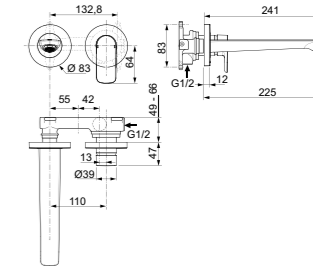

WALL-MOUNTED BASIN MIXER 225MM - KIT 2

MODEL	CHROME	SILVER STORM	BRUSHED GOLD	MAGNETIC GREY
225mm Spout	A7009AA	A7009GN	A7009A2	A7009A5
Built-in kit	A5948NU			

· Wall-mounted single lever basin mixer
· 225mm cast spout
· 5 litres per minute aerator
· Metal escutcheons
· Requires built-in kit A5948NU (sold separately)