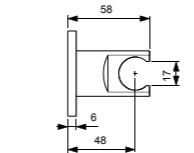

ROUND WALL BRACKET

	MODEL	CHROME	SILVER STORM	BRUSHED GOLD	MAGNETIC GREY
Wall bracket	BC806AA*	BC806GN	BC806A2	BC806A5	
- Metal Wall Bracket - Round design	- With plastic insert - * Chrome version not included in Atelier Terms				

SQUARE WALL BRACKET 1/2" CONNECTION

	MODEL	CHROME	SILVER STORM	BRUSHED GOLD	MAGNETIC GREY
Wall bracket with connection	BC771AA*	BC771GN	BC771A2	BC771A5	
- Wall bracket with integrated wall elbow - Square design	- With plastic insert - With back-flow prevention - * Chrome version not included in Atelier Terms				

ROUND WALL BRACKET 1/2" CONNECTION

	MODEL	CHROME	SILVER STORM	BRUSHED GOLD	MAGNETIC GREY
Wall bracket with connection	BC807AA*	BC807GN	BC807A2	BC807A3	
- Metal Wall Bracket with integrated wall elbow	- Round design - With plastic insert - With back-flow prevention - * Chrome version not included in Atelier Terms				

SQUARE WALL ELBOW 1/2" CONNECTION

	MODEL	CHROME	SILVER STORM	BRUSHED GOLD	MAGNETIC GREY
Wall elbow	BC772AA*	BC772GN	BC772A2	BC772A5	
- Metal wall elbow - Square design - With plastic insert	- With back-flow prevention - * Chrome version not included in Atelier Terms				

ROUND WALL ELBOW 1/2" CONNECTION

	MODEL	CHROME	SILVER STORM	BRUSHED GOLD	MAGNETIC GREY
Wall elbow	BC808AA*	BC808GN	BC808A2	BC808A5	
- Metal Wall Elbow - Round design	- With back-flow prevention - * Chrome version not included in Atelier Terms