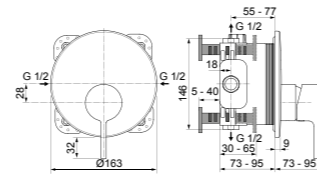

MODEL	CHROME	SILVER STORM	BRUSHED GOLD	MAGNETIC GREY
For Kit 1 A1000NU	A7382AA	A7382GN	A7382A2	A7382A5
· Wall-mounted single lever shower mixer · Requires built in kit A1000NU (sold separately, see page 252) and a suitable outlet