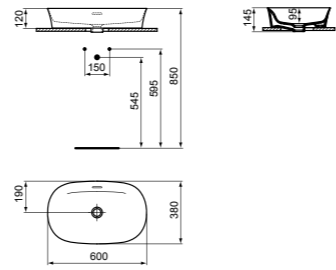

VESSEL 55CM WITH 1 TAP HOLE

MODEL	FINISH	SKU
With overflow, 1 tap hole	White Gloss	E207701
	White Silk	E2077V1
	Coloured*	E2077--

· 55x38cm vessel
· Rectangular
· 3.8mm ultra-thin edged
· Features Diamatec® technology
· With overflow

· With tap hole
· For bottle trap and waste options see page 233

VESSEL 60CM WITHOUT TAP HOLE

MODEL	FINISH	SKU
With overflow, no tap hole	White Gloss	E139701
	White Silk	E1397V1
	Coloured*	E1397--

· 60x38cm vessel
· Oval
· 3.8mm ultra-thin edged
· Features Diamatec® technology
· With overflow

· No tap hole
· For bottle trap and waste options see page 233

VESSEL 60CM WITHOUT TAP HOLE

MODEL	FINISH	SKU
No overflow, no tap hole	White Gloss	E139601
	White Silk	E1396V1
	Coloured*	E1396--

· 60x38cm vessel
· Oval
· 3.8mm ultra-thin edged
· Features Diamatec® technology
· No overflow

· No tap hole
· White Silk and Coloured basins are supplied with a colour matched freeflow waste
· For bottle trap and waste options see page 233

VESSEL 65CM WITHOUT TAP HOLE

MODEL	FINISH	SKU
No overflow, No tap hole	White Gloss	E188601
	White Silk	E1886V1
	Coloured*	E1886--

· 65x40cm vessel
· Rectangular
· 3.8mm ultra-thin edged
· Features Diamatec® technology
· No overflow

· No tap hole
· White Silk and Coloured basins are supplied with a colour matched freeflow waste
· For bottle trap and waste options see page 233

VESSEL 65CM WITHOUT TAP HOLE

MODEL	FINISH	SKU
With overflow, No tap hole	White Gloss	E188701
	White Silk	E1887V1
	Coloured*	E1887--

· 65x40cm vessel
· Rectangular
· 3.8mm ultra-thin edged
· Features Diamatec® technology

· With overflow
· No tap hole
· For bottle trap and waste options see page 233

VESSEL 80CM WITHOUT TAP HOLE