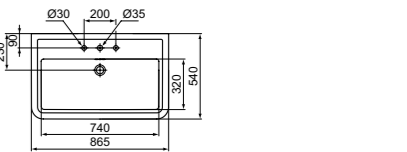

WASH STAND FOR 80CM VANITY BASIN

MODEL	FINISH	SKU
Wash stand 80 x 50cm	Silk Black	E2533XG

· Wash stand for use with 80cm Calla and Extra vanity basins