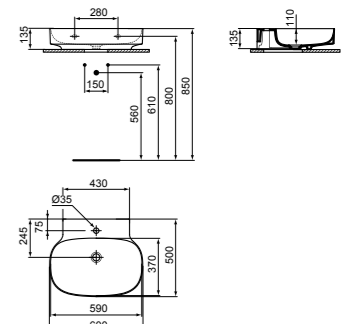

BASIN 60CM WITH 1 TAP HOLE

MODEL	FINISH	SKU
No Overflow, 1 tap hole	White Gloss White Silk	T439301 T4393V1
No Overflow, 1 tap hole, Grinded	White Gloss White Silk	T498801 T4988V1

- 60x50cm basin
- No overflow
- 1 tap hole
- Features Diamatec technology

- Wall-mounted installation
- Grinded model for lay on installation
- For bottle trap and waste options see page 233