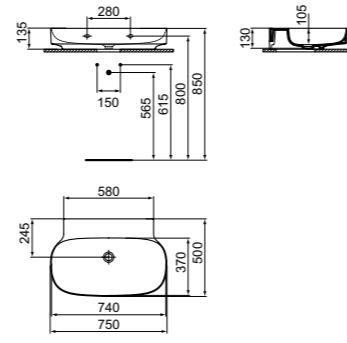

BASIN 75CM WITH 3 TAP HOLES

MODEL	FINISH	SKU
No Overflow, 3 tap holes	White Gloss	T439701
No Overflow, 3 tap holes, Grinded	White Gloss	T499201

- 75x50cm basin
- No overflow
- 3 tap holes
- Features Diamatec technology

- Wall-mounted installation
- Grinded model for lay on installation
- For bottle trap and waste options see page 233

BASIN 75CM WITHOUT TAP HOLE

MODEL	FINISH	SKU
No Overflow, No tap hole	White Gloss	T439801
No Overflow, No tap hole, Grinded	White Gloss	T499301

- 75x50cm basin
- No overflow
- No tap hole
- Features Diamatec technology

- Wall-mounted installation
- Grinded model for lay on installation
- For bottle trap and waste options see page 233

VESSEL 45CM WITHOUT TAP HOLE

MODEL	FINISH	SKU
With Overflow, No tap hole	White Gloss White Silk	T439901 T4399V1

- 40x38cm vessel basin
- Slotted overflow
- No tap hole

- Features Diamatec technology
- For lay-on installation only
- For bottle trap and waste options see page 233

VESSEL 45CM WITHOUT TAP HOLE

MODEL	FINISH	SKU
No Overflow, No tap hole	White Gloss White Silk	T440001 T4400V1

- 40x38cm vessel basin
- No overflow
- No tap hole

- Features Diamatec technology
- For lay-on installation only
- For bottle trap and waste options see page 233