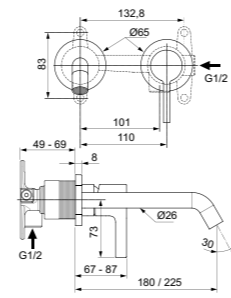

MODEL	CHROME	SILVER STORM	BRUSHED GOLD	MAGNETIC GREY
180mm Spout	A7378AA	A7378GN	A7378A2	A7378A5
220mm Spout	A7379AA	A7379GN	A7379A2	A7379A5
Built-in kit	A1313NU			
· Wall-mounted single lever basin mixer · 180mm or 220mm spout · 5 litres per minute		· Eco flow regulator fitted · Requires built-in kit A1313NU (sold separately)