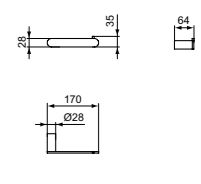

CONCA ACCESSORIES

TOILET BRUSH AND HOLDER, SQUARE

MODEL	CHROME	SILVER STORM	BRUSHED GOLD	MAGNETIC GREY
Toilet brush and holder	T4494AA	T4494GN	T4494A2	T4494A5

TOILET ROLL HOLDER, SQUARE

MODEL	CHROME	SILVER STORM	BRUSHED GOLD	MAGNETIC GREY
Toilet roll holder	T4496AA	T4496GN	T4496A2	T4496A5

60CM TOWEL RAIL, SQUARE

MODEL	CHROME	SILVER STORM	BRUSHED GOLD	MAGNETIC GREY
60cm towel rail	T4498AA	T4498GN	T4498A2	T4498A5

60CM DOUBLE TOWEL RAIL, SQUARE

MODEL	CHROME	SILVER STORM	BRUSHED GOLD	MAGNETIC GREY
60cm double towel rail	T4500AA	T4500GN	T4500A2	T4500A5

TOWEL RING, SQUARE

MODEL	CHROME	SILVER STORM	BRUSHED GOLD	MAGNETIC GREY
Towel ring	T4502AA	T4502GN	T4502A2	T4502A5

TUMBLER, SQUARE

MODEL	CHROME	SILVER STORM	BRUSHED GOLD	MAGNETIC GREY
Tumbler	T4504AA	T4504GN	T4504A2	T4504A5

CONCA ACCESSORIES

ROBE HOOK, SQUARE

MODEL	CHROME	SILVER STORM	BRUSHED GOLD	MAGNETIC GREY
Robe hook	T4506AA	T4506GN	T4506A2	T4506A5

SOAP DISH, SQUARE

MODEL	CHROME	SILVER STORM	BRUSHED GOLD	MAGNETIC GREY
Soap dish	T4508AA	T4508GN	T4508A2	T4508A5

TOILET BRUSH AND HOLDER, ROUND

MODEL	CHROME	SILVER STORM	BRUSHED GOLD	MAGNETIC GREY
Toilet brush and holder	T4495AA	T4495GN	T4495A2	T4495A5

TOILET ROLL HOLDER, ROUND

MODEL	CHROME	SILVER STORM	BRUSHED GOLD	MAGNETIC GREY
Toilet roll holder	T4497AA	T4497GN	T4497A2	T4497A5

60CM TOWEL RAIL, ROUND

MODEL	CHROME	SILVER STORM	BRUSHED GOLD	MAGNETIC GREY
60cm towel rail	T4499AA	T4499GN	T4499A2	T4499A5

60CM DOUBLE TOWEL RAIL, ROUND

MODEL	CHROME	SILVER STORM	BRUSHED GOLD	MAGNETIC GREY
60cm double towel rail	T4501AA	T4501GN	T4501A2	T4501A5