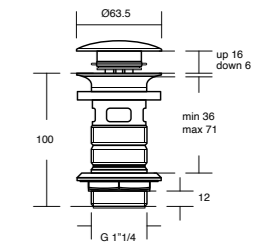

SOLID CLICKER BASIN WASTE

MODEL	CHROME	SILVER STORM	BRUSHED GOLD	MAGNETIC GREY
Clicker Waste	E1483AA*	E1483GN	E1483A2	E1483A5

- Solid clicker waste
- Chrome not included in Atelier Terms