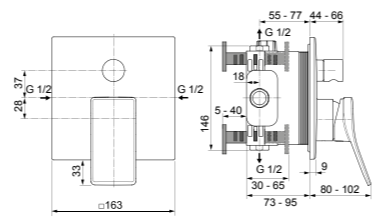

- Exposed single lever bath and shower mixer
- Shower set available for BC763 models
- Shower set = metal stick handshower, IdealFlex shower hose and square metal shower holder

2-HOLE BATH FILLER

MODEL	CHROME	SILVER STORM	BRUSHED GOLD	MAGNETIC GREY
Without Shower Set	BC767AA	BC767GN	BC767A2	BC767A5

- Single lever 2-hole bath filler

2-HOLE BATH & SHOWER MIXER

MODEL	CHROME	SILVER STORM	BRUSHED GOLD	MAGNETIC GREY
With Shower Set	BC768AA	BC768GN	BC768A2	BC768A5

- Single lever 2-hole bath and shower mixer with shower set
- Shower set = metal stick handshower, IdealFlex shower hose and square metal shower holder

WALL-MOUNTED BATH & SHOWER MIXER - KIT 2 EASYBOX

MODEL	CHROME	SILVER STORM	BRUSHED GOLD	MAGNETIC GREY
For Kit 1 A1000NU	A7374AA	A7374GN	A7374A2	A7374A5

- Wall-mounted single lever bath and shower mixer
- With additional back-flow prevention on second outlet for A7375AA
- Requires built-in kit A1000NU (sold separately, see page 252) and a suitable outlet
- Automatic pull-diverter

WALL-MOUNTED SHOWER MIXER - KIT 2

MODEL	CHROME	SILVER STORM	BRUSHED GOLD	MAGNETIC GREY
For Kit 1 A1000NU	A7373AA	A7373GN	A7373A2	A7373A5

- Wall-mounted single lever shower mixer
- Requires built-in kit 1 A1000NU (sold separately, see page 252)

WALL-MOUNTED SPOUT 180 MM

MODEL	CHROME	SILVER STORM	BRUSHED GOLD	MAGNETIC GREY
180mm Spout	BC769AA	BC769GN	BC769A2	BC769A5

- Wall-mounted bath spout with 180mm projection