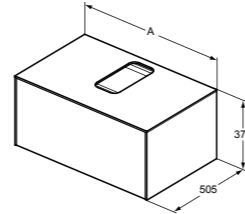

BASIN UNIT – 1 DRAWER WITH WORKTOP – CENTRAL CUT

MODEL	SKU
120X50X37cm	T3931--
100X50X37cm	T3930--
80X50X37cm	T3929--
60X50X37cm	T3928--

- 1 drawer
- Slim metal drawer system
- Push to open drawer, no handle required
- Soft-close function

	A
T3931	1200
T3930	1000
T3929	800
T3928	600

BASIN UNIT – 1 DRAWER WITH WORKTOP – BESPOKE CUT

MODEL	SKU
120X50X37cm	T3932--

- 1 drawer
- Slim metal drawer system
- Push to open drawer, no handle required
- Soft-close function