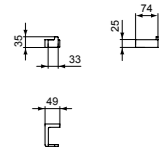

CONCA ACCESSORIES

TOILET BRUSH AND HOLDER, SQUARE

MODEL	CHROME	SILVER STORM	BRUSHED GOLD	MAGNETIC GREY
Toilet brush and holder	T4494AA	T4494GN	T4494A2	T4494A5

TOILET ROLL HOLDER, SQUARE

MODEL	CHROME	SILVER STORM	BRUSHED GOLD	MAGNETIC GREY
Toilet roll holder	T4496AA	T4496GN	T4496A2	T4496A5

60CM TOWEL RAIL, SQUARE

MODEL	CHROME	SILVER STORM	BRUSHED GOLD	MAGNETIC GREY
60cm towel rail	T4498AA	T4498GN	T4498A2	T4498A5

60CM DOUBLE TOWEL RAIL, SQUARE

MODEL	CHROME	SILVER STORM	BRUSHED GOLD	MAGNETIC GREY
60cm double towel rail	T4500AA	T4500GN	T4500A2	T4500A5

TOWEL RING, SQUARE

MODEL	CHROME	SILVER STORM	BRUSHED GOLD	MAGNETIC GREY
Towel ring	T4502AA	T4502GN	T4502A2	T4502A5

TUMBLER, SQUARE

MODEL	CHROME	SILVER STORM	BRUSHED GOLD	MAGNETIC GREY
Tumbler	T4504AA	T4504GN	T4504A2	T4504A5

CONCA ACCESSORIES

ROBE HOOK, SQUARE

MODEL	CHROME	SILVER STORM	BRUSHED GOLD	MAGNETIC GREY
Robe hook	T4506AA	T4506GN	T4506A2	T4506A5

SOAP DISH, SQUARE

MODEL	CHROME	SILVER STORM	BRUSHED GOLD	MAGNETIC GREY
Soap dish	T4508AA	T4508GN	T4508A2	T4508A5

TOILET BRUSH AND HOLDER, ROUND

MODEL	CHROME	SILVER STORM	BRUSHED GOLD	MAGNETIC GREY
Toilet brush and holder	T4495AA	T4495GN	T4495A2	T4495A5

TOILET ROLL HOLDER, ROUND

MODEL	CHROME	SILVER STORM	BRUSHED GOLD	MAGNETIC GREY
Toilet roll holder	T4497AA	T4497GN	T4497A2	T4497A5

60CM TOWEL RAIL, ROUND

MODEL	CHROME	SILVER STORM	BRUSHED GOLD	MAGNETIC GREY
60cm towel rail	T4499AA	T4499GN	T4499A2	T4499A5

60CM DOUBLE TOWEL RAIL, ROUND

MODEL	CHROME	SILVER STORM	BRUSHED GOLD	MAGNETIC GREY
60cm double towel rail	T4501AA	T4501GN	T4501A2	T4501A5