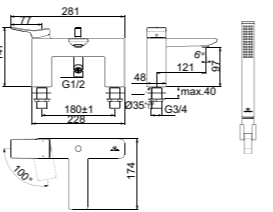

EXPOSED BATH & SHOWER MIXER

MODEL	CHROME	SILVER STORM	BRUSHED GOLD	MAGNETIC GREY
With Shower Set	BC763AA	BC763GN	BC763A2	BC763A5

- Exposed single lever bath and shower mixer
- Shower set available for BC763 models
- Shower set = metal stick handshower, IdealFlex shower hose and square metal shower holder

2-HOLE BATH FILLER

MODEL	CHROME	SILVER STORM	BRUSHED GOLD	MAGNETIC GREY
Without Shower Set	BC767AA	BC767GN	BC767A2	BC767A5

- Single lever 2-hole bath filler

2-HOLE BATH & SHOWER MIXER

MODEL	CHROME	SILVER STORM	BRUSHED GOLD	MAGNETIC GREY
With Shower Set	BC768AA	BC768GN	BC768A2	BC768A5

- Single lever 2-hole bath and shower mixer with shower set
- Shower set = metal stick handshower, IdealFlex shower hose and square metal shower holder

WALL-MOUNTED BATH & SHOWER MIXER - KIT 2 EASYBOX

MODEL	CHROME	SILVER STORM	BRUSHED GOLD	MAGNETIC GREY
For Kit 1 A1000NU	A7374AA	A7374GN	A7374A2	A7374A5

- Wall-mounted single lever bath and shower mixer
- With additional back-flow prevention on second outlet for A7375AA
- Requires built-in kit A1000NU (sold separately, see page 252) and a suitable outlet
- Automatic pull-diverter

WALL-MOUNTED SHOWER MIXER - KIT 2

MODEL	CHROME	SILVER STORM	BRUSHED GOLD	MAGNETIC GREY
For Kit 1 A1000NU	A7373AA	A7373GN	A7373A2	A7373A5

- Wall-mounted single lever shower mixer
- Requires built-in kit 1 A1000NU (sold separately, see page 252)

WALL-MOUNTED SPOUT 180 MM

MODEL	CHROME	SILVER STORM	BRUSHED GOLD	MAGNETIC GREY
180mm Spout	BC769AA	BC769GN	BC769A2	BC769A5

- Wall-mounted bath spout with 180mm projection

BASIN MIXER

MODEL	CHROME	SILVER STORM	BRUSHED GOLD	MAGNETIC GREY
With Click Waste	BC799AA	BC799GN	BC799A2	BC799A5
Without Waste	BC800AA	BC800GN	BC800A2	BC800A5

- Single lever basin mixer
- Clicker waste available on BC799 models
- EasyFix®