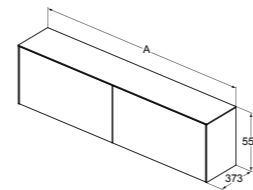

BASIN UNIT — 2 DRAWERS WITH WORKTOP — NO CUT

MODEL	SKU
240X37X55cm	T4341--
200X37X55cm	T4332--
160X37X55cm	T4331--

- 2 external front drawers, 2 internal drawers
- Slim metal drawer system
- Push to open drawers, no handle required
- Soft-close function
- Inside cabinet in matt anthracite finish
- Optional LED internal lights available to order separately in relevant sizes
- Space saving basin trap to be ordered separately using code EE23033967

	A
T4341	2400
T4332	2000
T4331	1600