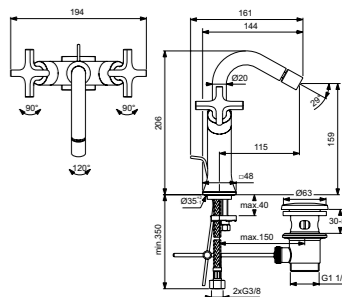

DUAL CONTROL BIDET MIXER

MODEL	CHROME	MAGNETIC GREY
With Pop-up Waste	BD176AA	BD176A5
· Ceramic valves · EasyFix® · Metal pop-up waste	· 5 litres per minute PCA · Swivel aerator