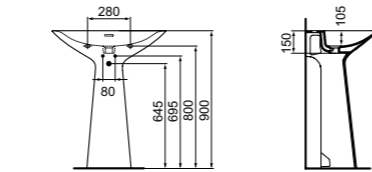

TIPO Z

BASIN 74CM WITH 1 TAP HOLE

MODEL	FINISH	SKU
With Overflow, 1 tap hole	White Gloss White Silk	T442501 T4425V1

- 74x47cm one piece basin
- Slotted overflow
- 1 tap hole
- For waste options see page 233

BASIN 74CM WITH 1 TAP HOLE

MODEL	FINISH	SKU
With Overflow, 1 tap hole	Black Gloss Black Matt	T4425V2 T4425V3

- 74x47cm one piece basin
- Slotted overflow
- 1 tap hole
- For waste options see page 233

BASIN 74CM WITH 3 TAP HOLES

MODEL	FINISH	SKU
With Overflow, 3 tap holes	White Gloss White Silk	T442601 T4426V1

- 74x47cm one piece basin
- Slotted overflow
- 3 tap holes
- For waste options see page 233

BASIN 74CM WITH 3 TAP HOLES

MODEL	FINISH	SKU
With Overflow, 3 tap holes	Black Gloss Black Matt	T4426V2 T4426V3

- 74x47cm one piece basin
- Slotted overflow
- 3 tap holes
- For waste options see page 233

CALLA

BASIN 60CM WITH 1 TAP HOLE

MODEL	FINISH	SKU
With Overflow, 1 tap hole	White Gloss	E221601

- 61.5x50cm basin
- 3 hole overflow
- 1 tap hole

- Wall-mounted installation or with pedestal
- For bottle trap and waste options see page 233

BASIN 60CM WITH 2 TAP HOLES

MODEL	FINISH	SKU
With Overflow, 2 tap holes	White Gloss	E221701

- 61.5x50cm basin
- 3 hole overflow
- 2 tap holes

BASIN 60CM WITH 3 TAP HOLES

MODEL	FINISH	SKU
With Overflow, 2 tap holes	White Gloss	E221801

- 61.5x50cm basin
- 3 hole overflow
- 3 tap holes

BASIN 70CM WITH 1 TAP HOLE

MODEL	FINISH	SKU
With Overflow, 1 tap hole	White Gloss	E221901

- 71.5x50cm basin
- 3 hole overflow

- 1 tap hole
- Wall-mounted installation or with pedestal
- For bottle trap and waste options see page 233

BASIN 70CM WITH 2 TAP HOLES

MODEL	FINISH	SKU
With Overflow, 2 tap holes	White Gloss	E222201

- 71.5x50cm basin
- 3 hole overflow
- 2 tap holes

- Wall-mounted installation or with pedestal
- For bottle trap and waste options see page 233