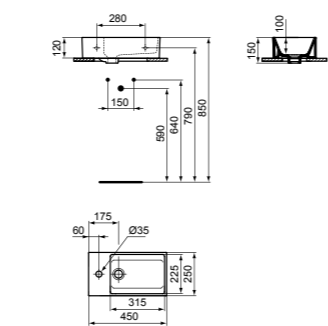

MODEL	FINISH	SKU
With Overflow, 1 tap hole	White Gloss White Silk	T374101 T3741V1

· 50x40cm vessel
· With slotted overflow
· With 1 tap hole

· For lay-on installation only
· Glazed on all 4 sides
· For bottle trap and waste options see page 233

VESSEL 60X40CM WITHOUT TAP HOLE

MODEL	FINISH	SKU
No Overflow, No tap hole	White Gloss White Silk	T374001 T3740V1

· 60x40cm vessel
· No overflow
· No tap hole

HAND WASH BASIN 45X35CM WITH 1 TAP HOLE

MODEL	FINISH	SKU
With Overflow, 1 tap hole	White Gloss White Silk	T373201 T3732V1
With Overflow, 1 tap hole, Grinded	White Gloss White Silk	T391701 T3917V1

· 45x35cm hand wash basin
· With slotted overflow
· With 1 tap hole

· Grinded model for lay on installation
· For bottle trap and waste options see page 233

HAND WASH BASIN 45X35CM WITHOUT TAP HOLE

MODEL	FINISH	SKU
With Overflow, No tap hole	White Gloss	T391601
With Overflow, No tap hole, Grinded	White Gloss	T391801

· 45x35cm hand wash basin
· With slotted overflow
· No tap hole

· Grinded model for lay on installation
· For bottle trap and waste options see page 233

HAND WASH BASIN 45X25CM LEFT HANDED WITH 1 TAP HOLE

MODEL	FINISH	SKU
With Overflow, 1 tap hole	White Gloss White Silk	T373301 T3733V1
With Overflow, 1 tap hole, Grinded	White Gloss White Silk	T392001 T3920V1

· 45x25cm hand wash basin
· Left Handed
· With slotted overflow
· With 1 tap hole

· Grinded model for lay on installation
· For bottle trap and waste options see page 233