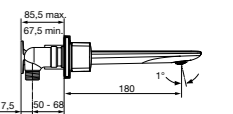

DUAL CONTROL WALL-MOUNTED BASIN MIXER

MODEL	CHROME	SILVER STORM	BRUSHED GOLD	MAGNETIC GREY
180mm Spout	A7445AA	A7445GN	A7445A2	A7445A5

· Wall-mounted dual control basin mixer
· Includes Kit 1 & Kit 2
· 5 litres per minute