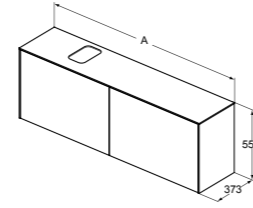

CONCA FURNITURE

BASIN UNIT — 2 DRAWERS WITH WORKTOP — BESPOKE CUT

MODEL	SKU
240X37X55cm	T4340--
200X37X55cm	T3998--
160X37X55cm	T3995--

- 2 drawers
- Slim metal drawer system
- Push to open drawers, no handle required
- Soft-close function
- Inside cabinet in Matt Anthracite finish
- Optional LED internal lights available to order separately in relevant sizes
- Space saving basin trap to be ordered separately using code EE23033967
- Cut position to be provided using bespoke template, see page 267 for cut options

	A
T4340	2400
T3998	2000
T3995	1600