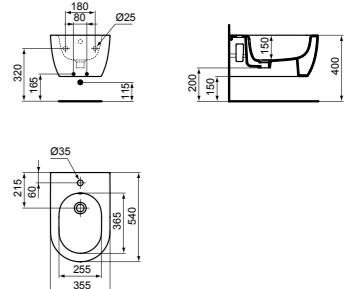

MODEL	FINISH	SKU
Wall-hung bidet	White Gloss White Silk	T375001 T3750V1

- Wall-hung bidet
- Hidden fixations (included)
- 1 tap hole

- With overflow
- Width 355 x Length 540 x Height 340mm

CURVE BACK-TO-WALL BIDET