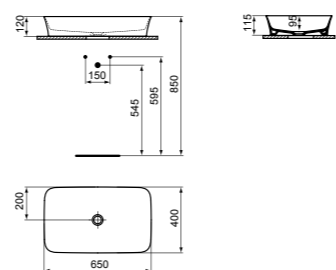

VESSEL 55CM WITH 1 TAP HOLE

MODEL	FINISH	SKU
With overflow, 1 tap hole	White Gloss	E207701
	White Silk	E2077V1
	Coloured*	E2077--

· 55x38cm vessel
· Rectangular
· 3.8mm ultra-thin edged
· Features Diamatec® technology
· With overflow

· With tap hole
· For bottle trap and waste options see page 233

VESSEL 60CM WITHOUT TAP HOLE

MODEL	FINISH	SKU
With overflow, no tap hole	White Gloss	E139701
	White Silk	E1397V1
	Coloured*	E1397--

· 60x38cm vessel
· Oval
· 3.8mm ultra-thin edged
· Features Diamatec® technology
· With overflow

· No tap hole
· For bottle trap and waste options see page 233

VESSEL 60CM WITHOUT TAP HOLE

MODEL	FINISH	SKU
No overflow, no tap hole	White Gloss	E139601
	White Silk	E1396V1
	Coloured*	E1396--

· 60x38cm vessel
· Oval
· 3.8mm ultra-thin edged
· Features Diamatec® technology
· No overflow

· No tap hole
· White Silk and Coloured basins are supplied with a colour matched freeflow waste
· For bottle trap and waste options see page 233

VESSEL 65CM WITHOUT TAP HOLE

MODEL	FINISH	SKU
No overflow, No tap hole	White Gloss	E188601
	White Silk	E1886V1
	Coloured*	E1886--

· 65x40cm vessel
· Rectangular
· 3.8mm ultra-thin edged
· Features Diamatec® technology
· No overflow

· No tap hole
· White Silk and Coloured basins are supplied with a colour matched freeflow waste
· For bottle trap and waste options see page 233

VESSEL 65CM WITHOUT TAP HOLE

MODEL	FINISH	SKU
With overflow, No tap hole	White Gloss	E188701
	White Silk	E1887V1
	Coloured*	E1887--

· 65x40cm vessel
· Rectangular
· 3.8mm ultra-thin edged
· Features Diamatec® technology

· With overflow
· No tap hole
· For bottle trap and waste options see page 233

VESSEL 80CM WITHOUT TAP HOLE