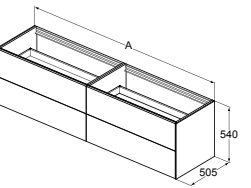

BASIN UNIT — 4 DRAWERS WITHOUT WORKTOP

MODEL	SKU
240X50X55cm	T4336--
200X50X55cm	T3993--
160X50X55cm	T3990--

- 4 drawers
- Slim metal drawer system
- Push to open drawers, no handle required
- Soft-close function
- Inside cabinet in Matt Anthracite finish
- Optional LED internal lights available to order separately in relevant sizes
- Space saving basin trap to be ordered separately using code EE23033967

	A
T4336	2400
T3993	2000
T3990	1600