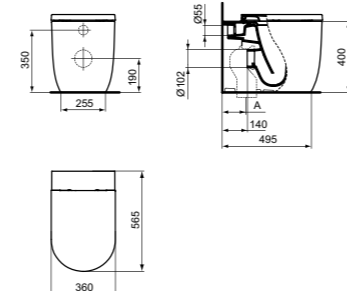

CURVE BACK-TO-WALL BOWL WITH AQUABLADE® – FLOOR FIXATIONS

MODEL	FINISH	SKU
Back-to-wall bowl with Aquablade®	White Gloss White Silk	T392501 T3925V1

- Back-to-wall bowl
- Features AquaBlade® flush technology
- Width 355 x Length 560 x Height 400mm

- Floor fixations
- To be installed with dedicated overwrap seat (sold separately)