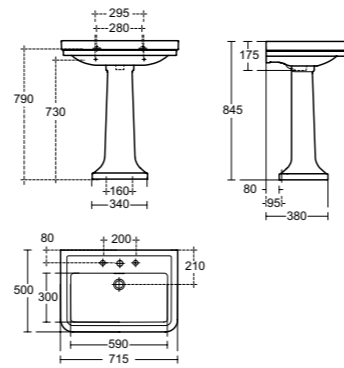

BASIN 70CM WITH 3 TAP HOLES

MODEL	FINISH	SKU
With Overflow, 3 tap holes	White Gloss	E222301

· 71.5x50cm basin
· 3 hole overflow
· 3 tap holes

· Wall-mounted installation or with pedestal
· For bottle trap and waste options see page 233

PEDESTAL FOR 60/70CM BASIN INSTALLATION

MODEL	FINISH	SKU
Pedestal for 60 and 70cm basins	White Gloss	E222401

· Pedestal for use with 60 and 70cm basins

VANITY BASIN 60CM WITH 1 TAP HOLE

MODEL	FINISH	SKU
With Overflow, 1 tap hole	White Gloss	E223801

· 66.5x54cm vanity basin
· 3 hole overflow
· With 1 tap hole

· For use with Conca 60cm vanity units see page 258 & 260
· For bottle trap and waste options see page 233

VANITY BASIN 60CM WITH 2 TAP HOLES

MODEL	FINISH	SKU
With Overflow, 2 tap holes	White Gloss	E223901

· 66.5x54cm vanity basin
· With 3 hole overflow
· With 2 tap holes

· For use with Conca 60cm vanity units see page 258 & 260
· For bottle trap and waste options see page 233

VANITY BASIN 60CM WITH 3 TAP HOLES

MODEL	FINISH	SKU
With Overflow, 3 tap holes	White Gloss	E224001

· 66.5x54cm vanity basin
· With slotted overflow
· With 3 tap holes

· For use with Conca 60cm vanity units see page 258 & 260
· For bottle trap and waste options see page 233