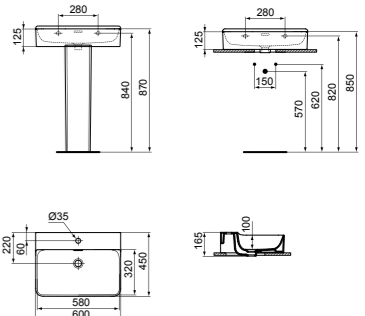

BASIN 60CM WITH 3 TAP HOLES

MODEL	FINISH	SKU
With Overflow, 3 tap holes	White Gloss	T378801
With Overflow, 3 tap holes, Grinded	White Gloss	T381901

· 60x45cm basin
· Slotted overflow
· 3 tap holes

· Wall-mounted installation or with pedestal
· Grinded model for lay on installation
· For bottle trap and waste options see page 233