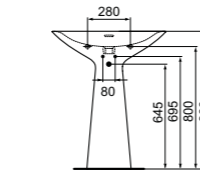

TIPO Z

BASIN 74CM WITH 1 TAP HOLE

MODEL	FINISH	SKU
With Overflow, 1 tap hole	White Gloss White Silk	T442501 T4425V1

- 74x47cm one piece basin
- Slotted overflow
- 1 tap hole
- For waste options see page 233

BASIN 74CM WITH 1 TAP HOLE

MODEL	FINISH	SKU
With Overflow, 1 tap hole	Black Gloss Black Matt	T4425V2 T4425V3

- 74x47cm one piece basin
- Slotted overflow
- 1 tap hole
- For waste options see page 233

BASIN 74CM WITH 3 TAP HOLES

MODEL	FINISH	SKU
With Overflow, 3 tap holes	White Gloss White Silk	T442601 T4426V1

- 74x47cm one piece basin
- Slotted overflow
- 3 tap holes
- For waste options see page 233

BASIN 74CM WITH 3 TAP HOLES

MODEL	FINISH	SKU
With Overflow, 3 tap holes	Black Gloss Black Matt	T4426V2 T4426V3

- 74x47cm one piece basin
- Slotted overflow
- 3 tap holes
- For waste options see page 233

CALLA

BASIN 60CM WITH 1 TAP HOLE

MODEL	FINISH	SKU
With Overflow, 1 tap hole	White Gloss	E221601

- 61.5x50cm basin
- 3 hole overflow
- 1 tap hole

- Wall-mounted installation or with pedestal
- For bottle trap and waste options see page 233

BASIN 60CM WITH 2 TAP HOLES

MODEL	FINISH	SKU
With Overflow, 2 tap holes	White Gloss	E221701

- 61.5x50cm basin
- 3 hole overflow
- 2 tap holes

BASIN 60CM WITH 3 TAP HOLES

MODEL	FINISH	SKU
With Overflow, 2 tap holes	White Gloss	E221801

- 61.5x50cm basin
- 3 hole overflow
- 3 tap holes

BASIN 70CM WITH 1 TAP HOLE

MODEL	FINISH	SKU
With Overflow, 1 tap hole	White Gloss	E221901

- 71.5x50cm basin
- 3 hole overflow

- 1 tap hole
- Wall-mounted installation or with pedestal
- For bottle trap and waste options see page 233

BASIN 70CM WITH 2 TAP HOLES

MODEL	FINISH	SKU
With Overflow, 2 tap holes	White Gloss	E222201

- 71.5x50cm basin
- 3 hole overflow
- 2 tap holes

- Wall-mounted installation or with pedestal
- For bottle trap and waste options see page 233