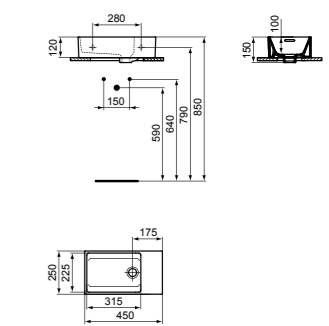

SEMI COUNTERTOP BASIN 50CM WITHOUT TAP HOLE

MODEL	FINISH	SKU
With Overflow, No tap hole	White Gloss	T427801

· 50cm semicountertop basin
· With slotted overflow

· No tap hole
· For bottle trap and waste options see page 233