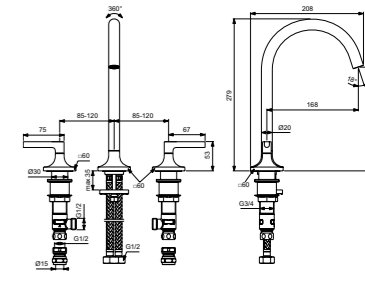

MODEL	CHROME	MAGNETIC GREY
Without Waste	BD172AA	BD172A5
- Ceramic valves - EasyFix® 5 litres per minute PCA	Swivel spout with swivel limit