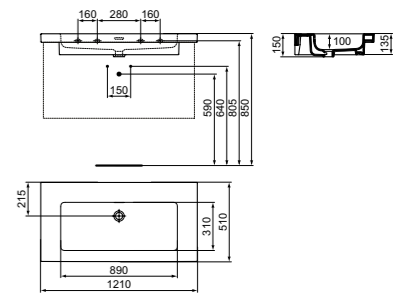

VANITY BASIN 120CM WITHOUT TAP HOLE

MODEL	FINISH	SKU
With Overflow, No tap hole	White Gloss	T437301
120x50cm vanity basin - With slotted overflow - No tap hole		
- For use with Conca 120cm vanity units see page 258 & 260 - For bottle trap and waste options see page 233