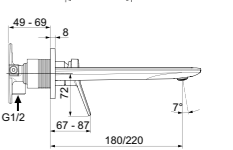

WALL-MOUNTED BASIN MIXER 180MM/220MM - KIT 2

MODEL	CHROME	SILVER STORM	BRUSHED GOLD	MAGNETIC GREY
180mm Spout	A7371AA	A7371GN	A7371A2	A7371A5
220mm Spout	A7372AA	A7372GN	A7372A2	A7372A5
Built-in kit	A1313NU			

· Wall-mounted single lever basin mixer
· 180mm or 220mm spout
· 5 litres per minute
· Eco flow regulator fitted.
· Requires built-in kit A1313NU (sold separately)