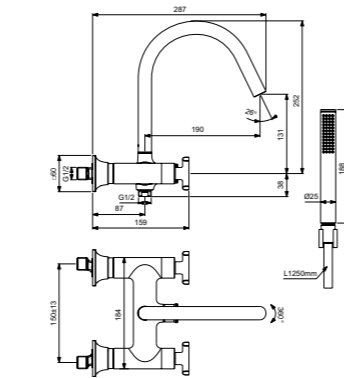

DUAL CONTROL EXPOSED BATH SHOWER MIXER WITH CROSS HANDLES

MODEL	CHROME	MAGNETIC GREY
Cross handles, with shower set	BD162AA	BD162A5
· Ceramic valves · Metal handles · Metal escutcheons · Manual diverter	· With stick hand shower, 1250mm shower hose and square wall bracket