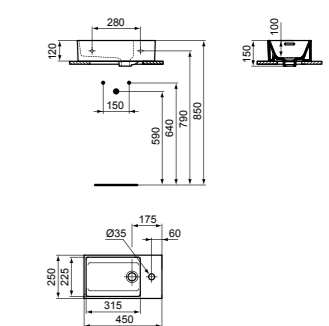

SEMI COUNTERTOP BASIN 50CM WITHOUT TAP HOLE

MODEL	FINISH	SKU
With Overflow, No tap hole	White Gloss	T427801

· 50cm semicountertop basin
· With slotted overflow

· No tap hole
· For bottle trap and waste options see page 233