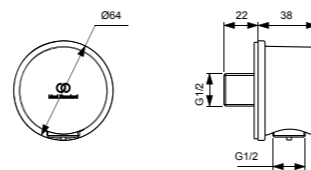

ROUND WALL BRACKET

	MODEL	CHROME	SILVER STORM	BRUSHED GOLD	MAGNETIC GREY
Wall bracket	BC806AA*	BC806GN	BC806A2	BC806A5	
- Metal Wall Bracket - Round design	- With plastic insert - * Chrome version not included in Atelier Terms				

SQUARE WALL BRACKET 1/2" CONNECTION

	MODEL	CHROME	SILVER STORM	BRUSHED GOLD	MAGNETIC GREY
Wall bracket with connection	BC771AA*	BC771GN	BC771A2	BC771A5	
- Wall bracket with integrated wall elbow - Square design	- With plastic insert - With back-flow prevention - * Chrome version not included in Atelier Terms				

ROUND WALL BRACKET 1/2" CONNECTION

	MODEL	CHROME	SILVER STORM	BRUSHED GOLD	MAGNETIC GREY
Wall bracket with connection	BC807AA*	BC807GN	BC807A2	BC807A3	
- Metal Wall Bracket with integrated wall elbow	- Round design - With plastic insert - With back-flow prevention - * Chrome version not included in Atelier Terms				

SQUARE WALL ELBOW 1/2" CONNECTION

	MODEL	CHROME	SILVER STORM	BRUSHED GOLD	MAGNETIC GREY
Wall elbow	BC772AA*	BC772GN	BC772A2	BC772A5	
- Metal wall elbow - Square design - With plastic insert	- With back-flow prevention - * Chrome version not included in Atelier Terms				

ROUND WALL ELBOW 1/2" CONNECTION

	MODEL	CHROME	SILVER STORM	BRUSHED GOLD	MAGNETIC GREY
Wall elbow	BC808AA*	BC808GN	BC808A2	BC808A5	
- Metal Wall Elbow - Round design	- With back-flow prevention - * Chrome version not included in Atelier Terms