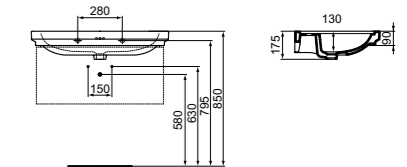

WASH STAND FOR 80CM VANITY BASIN

MODEL	FINISH	SKU
Wash stand 80 x 50cm	Silk Black	E2533XG

· Wash stand for use with 80cm Calla and Extra vanity basins