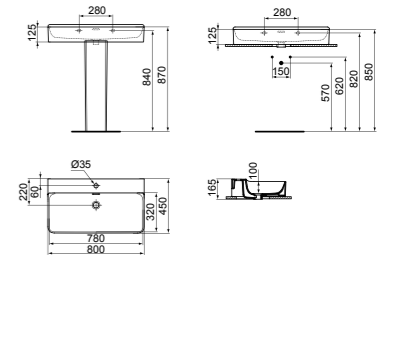

BASIN 80CM WITH 1 TAP HOLE

MODEL	FINISH	SKU
With Overflow, 1 tap hole	White Gloss	T369201
	White Silk	T3692V1
With Overflow, 1 tap hole, Grinded	White Gloss	T382601
	White Silk	T3826V1

· 80x45cm basin
· Slotted overflow
· 1 tap hole

· Wall-mounted installation or with pedestal
· Grinded model for lay on installation
· For bottle trap and waste options see page 233