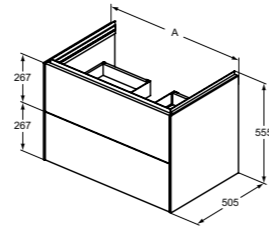

CONCA FURNITURE

VANITY BASIN UNIT – 2 DRAWERS

MODEL	SKU
121X51X55cm	T4576--
101X51X55cm	T4575--
81X51X55cm	T4574--
61X51X55cm	T4573--

- 2 drawers
- Slim metal drawer system
- Push to open drawers, no handle required
- Soft-close function
- Inside cabinet in Matt Anthracite finish
- Optional LED internal lights available to order separately in relevant sizes
- Space saving basin trap to be ordered separately using code EE23033967

	A
T4576	1200
T4575	1000
T4574	800
T4573	600