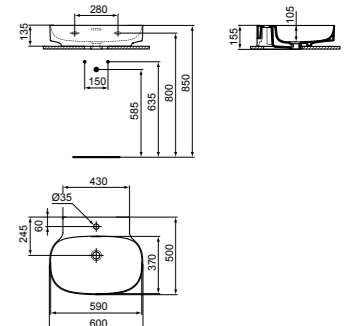

BASIN 60CM WITH 1 TAP HOLE

MODEL	FINISH	SKU
With Overflow, 1 tap hole	White Gloss White Silk	T475501 T4755V1
With Overflow, 1 tap hole, Grinded	White Gloss White Silk	T498301 T4983V1

- 60x50cm basin
- Slotted overflow
- 1 tap hole
- Features Diamatec technology

- Wall-mounted installation
- Grinded model for lay on installation
- For bottle trap and waste options see page 233