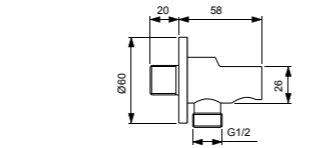

ROUND WALL BRACKET

	MODEL	CHROME	SILVER STORM	BRUSHED GOLD	MAGNETIC GREY
Wall bracket	BC806AA*	BC806GN	BC806A2	BC806A5	
- Metal Wall Bracket - Round design	- With plastic insert - * Chrome version not included in Atelier Terms				

SQUARE WALL BRACKET 1/2" CONNECTION

	MODEL	CHROME	SILVER STORM	BRUSHED GOLD	MAGNETIC GREY
Wall bracket with connection	BC771AA*	BC771GN	BC771A2	BC771A5	
- Wall bracket with integrated wall elbow - Square design	- With plastic insert - With back-flow prevention - * Chrome version not included in Atelier Terms				

ROUND WALL BRACKET 1/2" CONNECTION

	MODEL	CHROME	SILVER STORM	BRUSHED GOLD	MAGNETIC GREY
Wall bracket with connection	BC807AA*	BC807GN	BC807A2	BC807A3	
- Metal Wall Bracket with integrated wall elbow	- Round design - With plastic insert - With back-flow prevention - * Chrome version not included in Atelier Terms				

SQUARE WALL ELBOW 1/2" CONNECTION

	MODEL	CHROME	SILVER STORM	BRUSHED GOLD	MAGNETIC GREY
Wall elbow	BC772AA*	BC772GN	BC772A2	BC772A5	
- Metal wall elbow - Square design - With plastic insert	- With back-flow prevention - * Chrome version not included in Atelier Terms				

ROUND WALL ELBOW 1/2" CONNECTION

	MODEL	CHROME	SILVER STORM	BRUSHED GOLD	MAGNETIC GREY
Wall elbow	BC808AA*	BC808GN	BC808A2	BC808A5	
- Metal Wall Elbow - Round design	- With back-flow prevention - * Chrome version not included in Atelier Terms