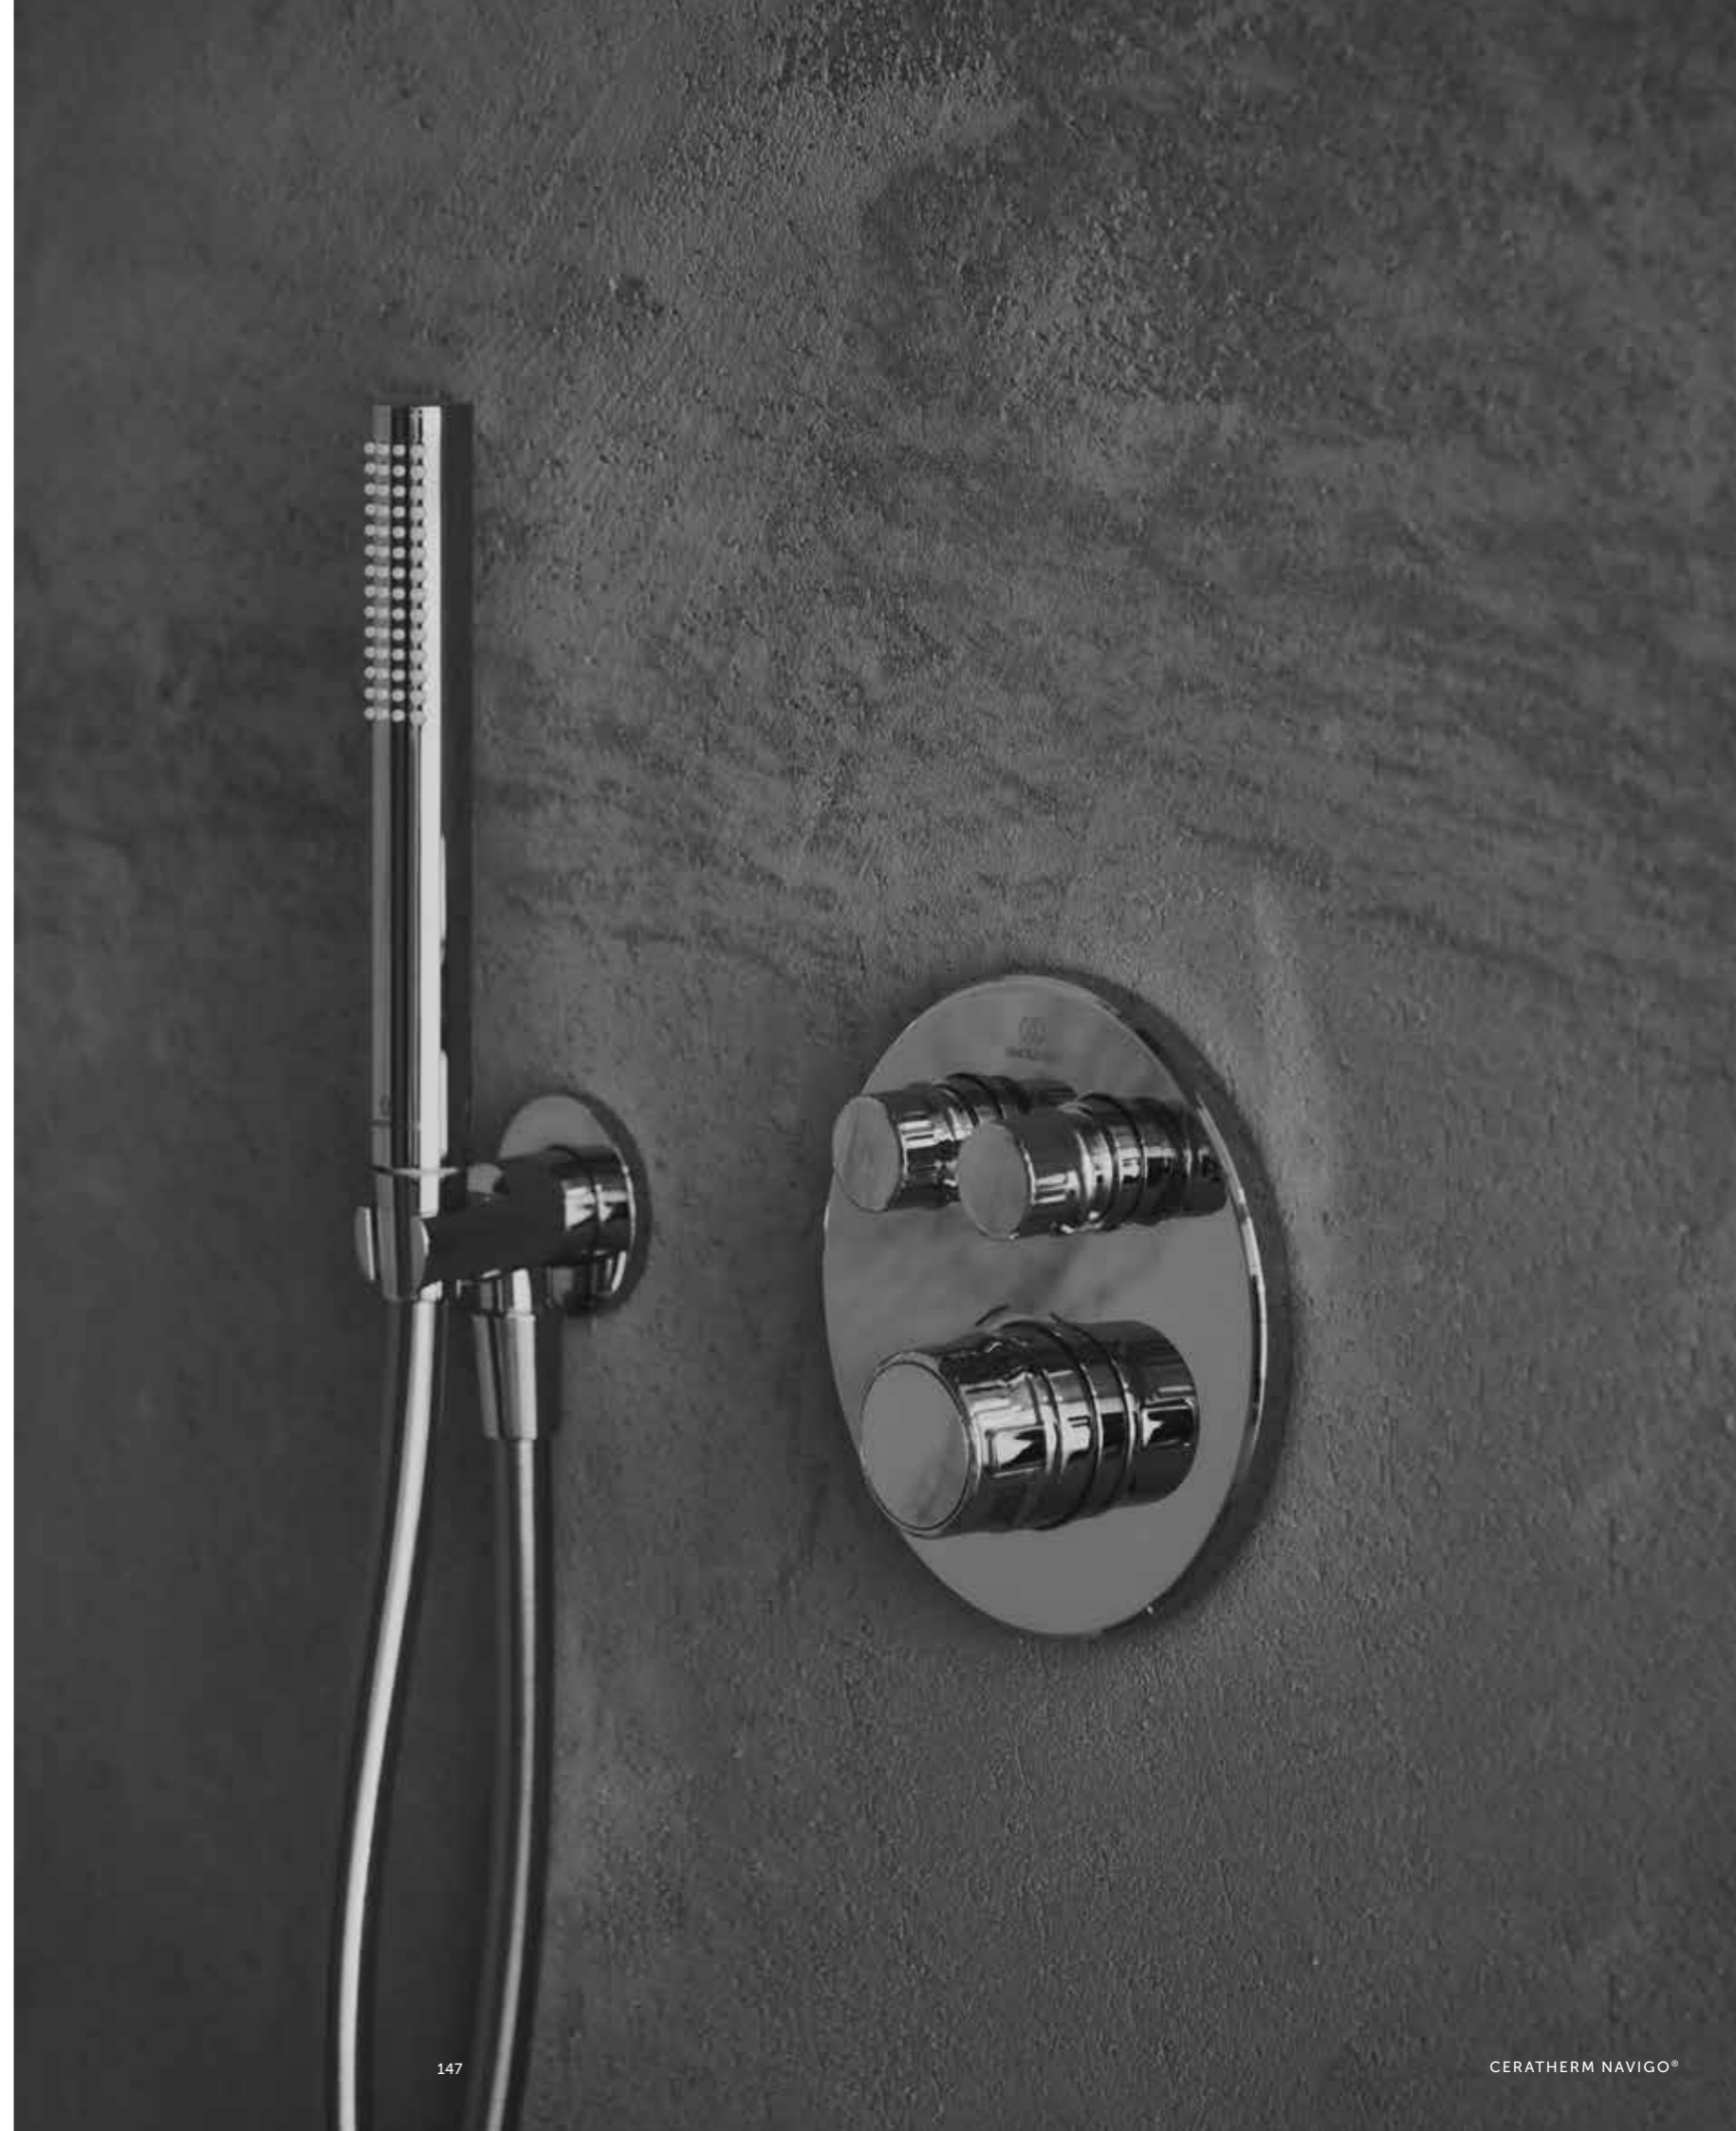

Ceratherm Navigo® – SHOWER COLLECTION

CURATING THE PERFECT SHOWER EXPERIENCE RELIES ON A COMBINATION OF COMFORT, PERFORMANCE AND STYLE. IDEAL STANDARD'S CERATHERM COLLECTION OF THERMOSTATIC SHOWER MIXERS IS NOW AVAILABLE WITH OUR INNOVATIVE NAVIGO® TECHNOLOGY, ALLOWING USERS TO CONTROL THEIR SHOWER AT THE TOUCH OF A BUTTON.

CERATHERM NAVIGO Round shower mixer / Magnetic Grey finish
IDEALRAIN Stick hand shower / Magnetic Grey finish