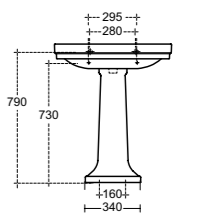

TIPO Z

BASIN 74CM WITH 1 TAP HOLE

MODEL	FINISH	SKU
With Overflow, 1 tap hole	White Gloss White Silk	T442501 T4425V1

- 74x47cm one piece basin
- Slotted overflow
- 1 tap hole
- For waste options see page 233

BASIN 74CM WITH 1 TAP HOLE

MODEL	FINISH	SKU
With Overflow, 1 tap hole	Black Gloss Black Matt	T4425V2 T4425V3

- 74x47cm one piece basin
- Slotted overflow
- 1 tap hole
- For waste options see page 233

BASIN 74CM WITH 3 TAP HOLES

MODEL	FINISH	SKU
With Overflow, 3 tap holes	White Gloss White Silk	T442601 T4426V1

- 74x47cm one piece basin
- Slotted overflow
- 3 tap holes
- For waste options see page 233

BASIN 74CM WITH 3 TAP HOLES

MODEL	FINISH	SKU
With Overflow, 3 tap holes	Black Gloss Black Matt	T4426V2 T4426V3

- 74x47cm one piece basin
- Slotted overflow
- 3 tap holes
- For waste options see page 233

CALLA

BASIN 60CM WITH 1 TAP HOLE

MODEL	FINISH	SKU
With Overflow, 1 tap hole	White Gloss	E221601

- 61.5x50cm basin
- 3 hole overflow
- 1 tap hole

- Wall-mounted installation or with pedestal
- For bottle trap and waste options see page 233

BASIN 60CM WITH 2 TAP HOLES

MODEL	FINISH	SKU
With Overflow, 2 tap holes	White Gloss	E221701

- 61.5x50cm basin
- 3 hole overflow
- 2 tap holes

BASIN 60CM WITH 3 TAP HOLES

MODEL	FINISH	SKU
With Overflow, 2 tap holes	White Gloss	E221801

- 61.5x50cm basin
- 3 hole overflow
- 3 tap holes

BASIN 70CM WITH 1 TAP HOLE

MODEL	FINISH	SKU
With Overflow, 1 tap hole	White Gloss	E221901

- 71.5x50cm basin
- 3 hole overflow

- 1 tap hole
- Wall-mounted installation or with pedestal
- For bottle trap and waste options see page 233

BASIN 70CM WITH 2 TAP HOLES

MODEL	FINISH	SKU
With Overflow, 2 tap holes	White Gloss	E222201

- 71.5x50cm basin
- 3 hole overflow
- 2 tap holes

- Wall-mounted installation or with pedestal
- For bottle trap and waste options see page 233