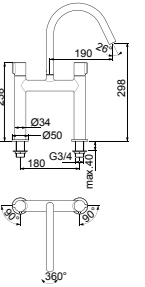

WALL-MOUNTED BASIN MIXER 180MM/220MM - KIT 2

MODEL	CHROME	SILVER STORM	BRUSHED GOLD	MAGNETIC GREY
180mm Spout	A7378AA	A7378GN	A7378A2	A7378A5
220mm Spout	A7379AA	A7379GN	A7379A2	A7379A5
Built-in kit	A1313NU			
· Wall-mounted single lever basin mixer · 180mm or 220mm spout · 5 litres per minute		· Eco flow regulator fitted · Requires built-in kit A1313NU (sold separately)		

WALL-MOUNTED BASIN MIXER 180MM/220MM - KIT2

MODEL	CHROME	SILVER STORM	BRUSHED GOLD	MAGNETIC GREY
180mm Spout	A7380AA	A7380GN	A7380A2	A7380A5
220mm Spout	A7381AA	A7381GN	A7381A2	A7381A5
Built-in kit	A1313NU			
· Wall-mounted single lever basin mixer · 180mm or 220mm spout · 5 litres per minute		· Eco flow regulator fitted. · Requires built in kit A1313NU (sold separately)		

BIDET MIXER

MODEL	CHROME	SILVER STORM	BRUSHED GOLD	MAGNETIC GREY
With Pop-up Waste	BC983AA	BC983GN	BC983A2	BC983A5
· Single lever bidet mixer · EasyFix®				

EXPOSED BATH & SHOWER MIXER

MODEL	CHROME	SILVER STORM	BRUSHED GOLD	MAGNETIC GREY
With Shower Set	BC787AA	BC787GN	BC787A2	BC787A5
· Exposed single lever bath and shower mixer · Shower set available for BC787 models · Shower set = metal stick handshower, IdealFlex shower hose and round metal shower holder				

WALL-MOUNTED SHOWER MIXER - KIT 2 EASYBOX

MODEL	CHROME	SILVER STORM	BRUSHED GOLD	MAGNETIC GREY
For Kit 1 A1000NU	A7382AA	A7382GN	A7382A2	A7382A5
· Wall-mounted single lever shower mixer · Requires built in kit A1000NU (sold separately, see page 252) and a suitable outlet				

WALL-MOUNTED BATH & SHOWER MIXER - KIT 2 EASYBOX