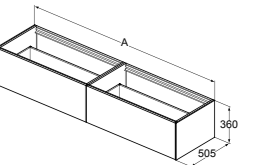

BASIN UNIT – 2 DRAWERS WITHOUT WORKTOP

MODEL	SKU
240X50X37cm	T4333--
200X50X37cm	T3987--
160X50X37cm	T3984--

- 2 drawers
- Slim metal drawer system
- Push to open drawers, no handle required
- Soft-close function
- Inside cabinet in Matt Anthracite finish
- Optional LED internal lights available to order separately in relevant sizes
- Space saving basin trap to be ordered separately using code EE23033967

	A
T4333	2400
T3987	2000
T3984	1600