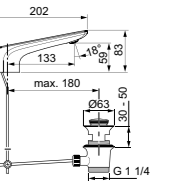

3-HOLE BASIN MIXER

MODEL	CHROME	SILVER STORM	BRUSHED GOLD	MAGNETIC GREY
With Pop-up Waste	BC759AA	BC759GN	BC759A2	BC759A5

· 3-hole dual control basin mixer
· 5 litres per minute
· Eco flow regulator fitted