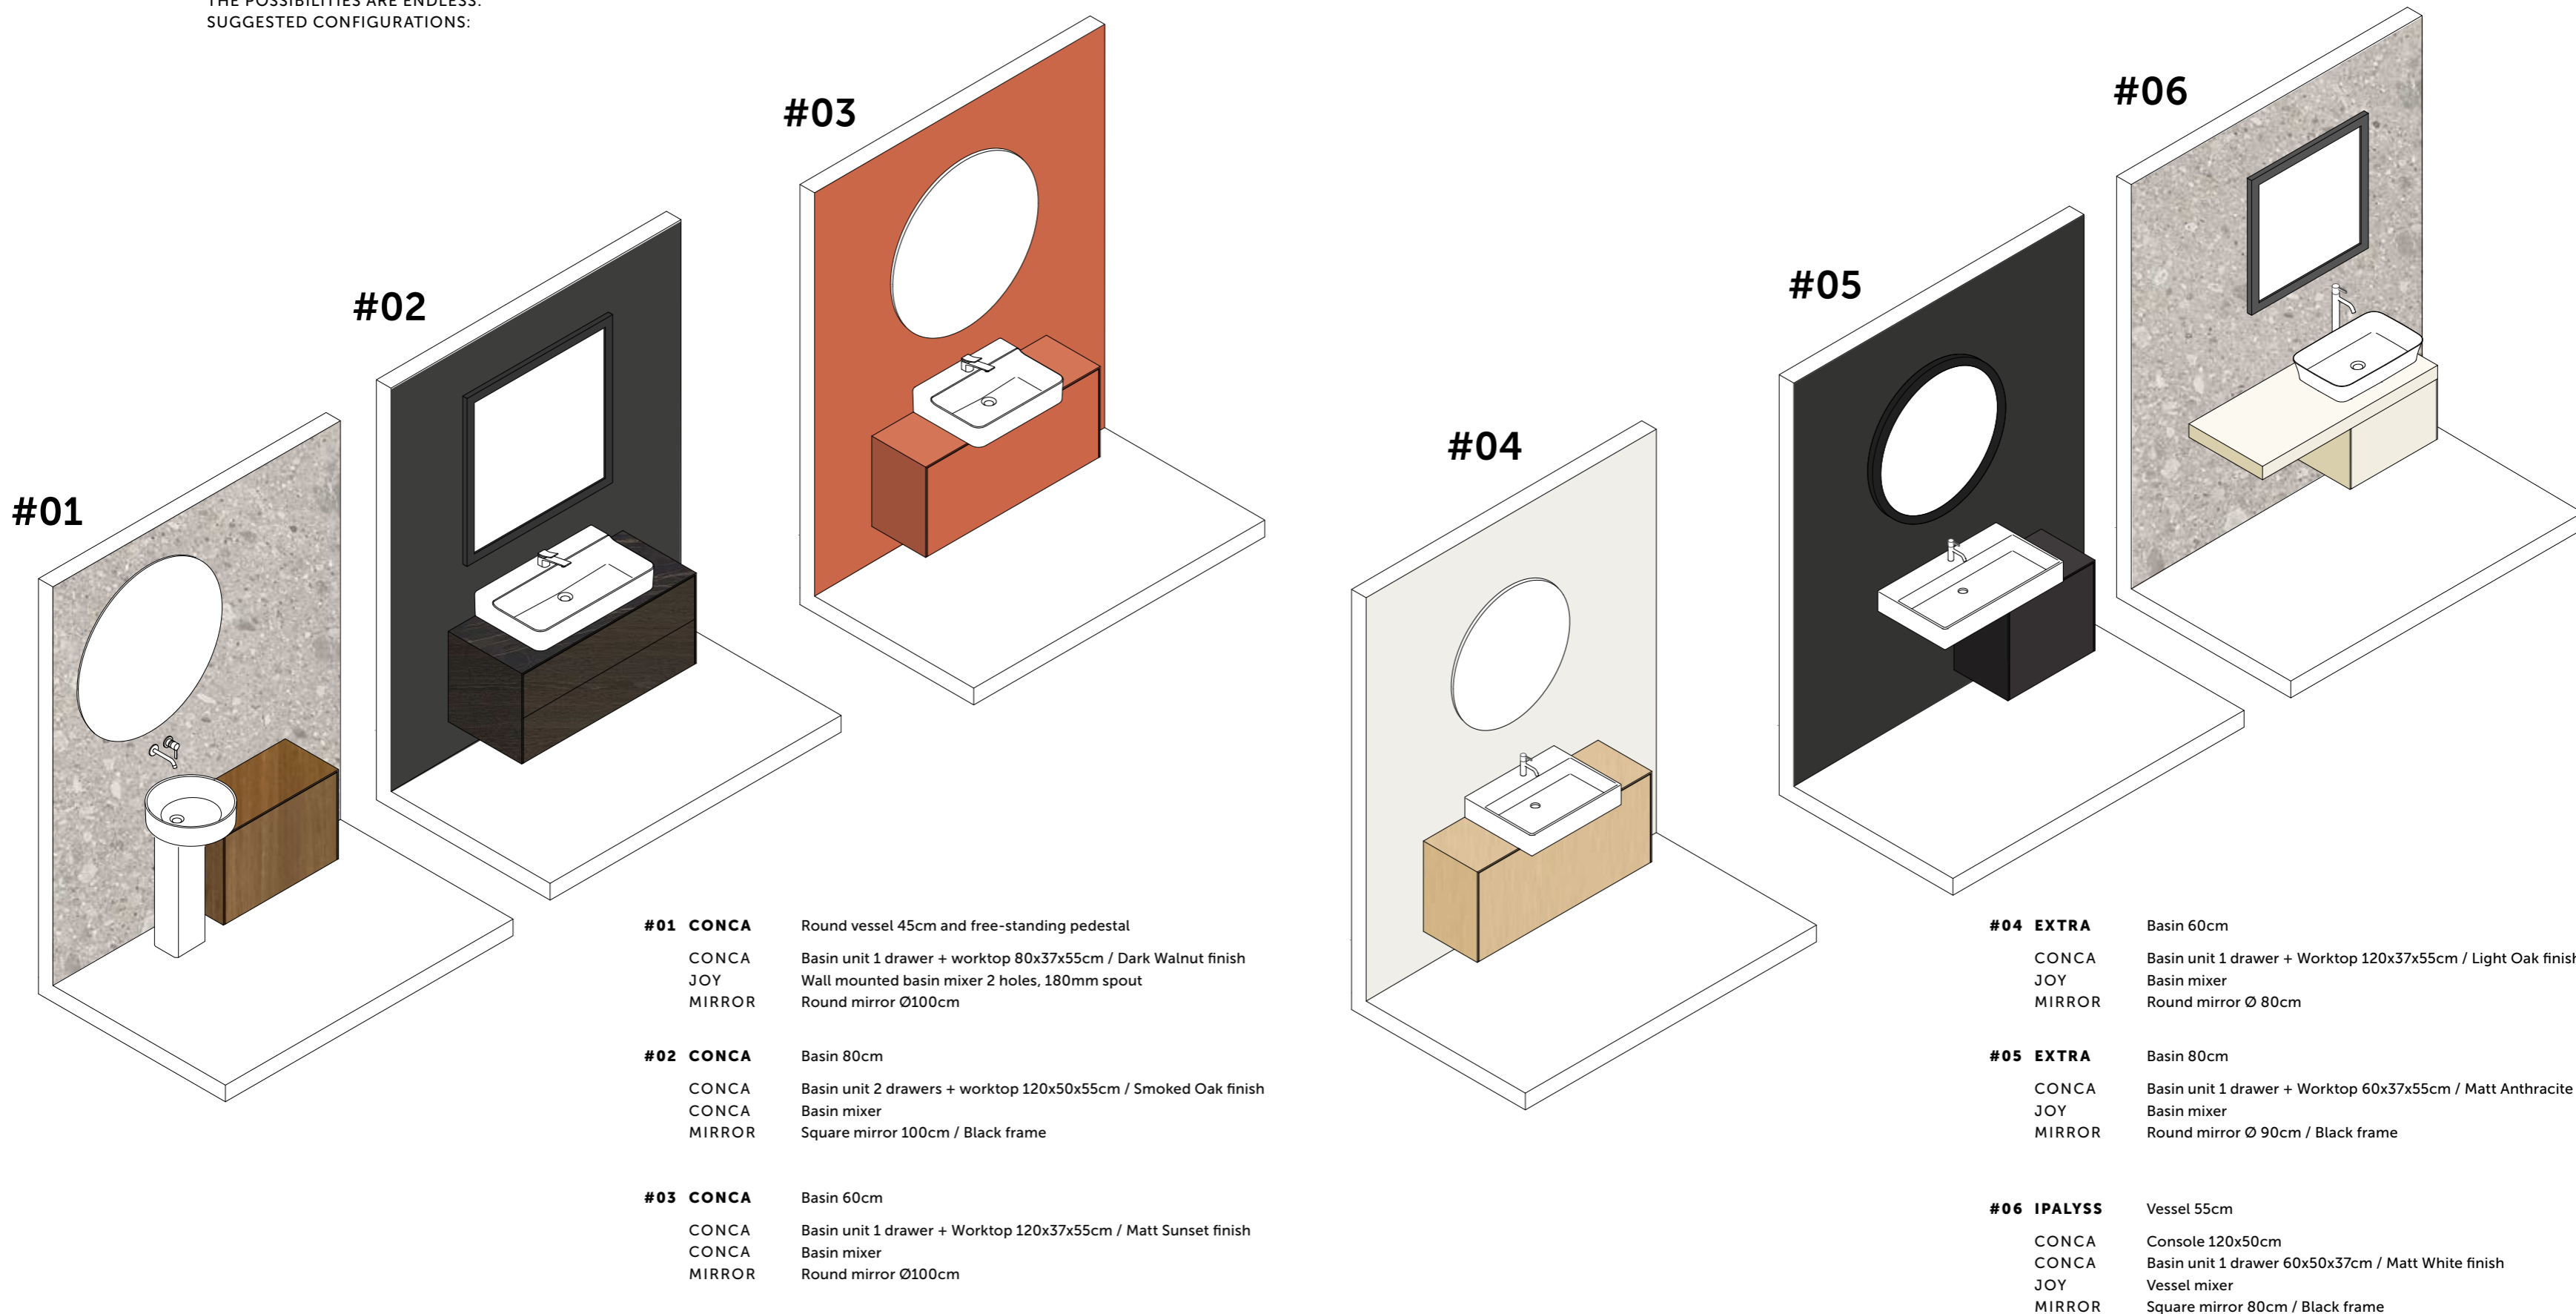

#01

- #01 **CONCA** Round vessel 45cm and free-standing pedestal
CONCA Basin unit 1 drawer + worktop 80x37x55cm / Dark Walnut finish
JOY Wall mounted basin mixer 2 holes, 180mm spout
MIRROR Round mirror Ø100cm
- #02 **CONCA** Basin 80cm
CONCA Basin unit 2 drawers + worktop 120x50x55cm / Smoked Oak finish
CONCA Basin mixer
MIRROR Square mirror 100cm / Black frame
- #03 **CONCA** Basin 60cm
CONCA Basin unit 1 drawer + Worktop 120x37x55cm / Matt Sunset finish
CONCA Basin mixer
MIRROR Round mirror Ø100cm