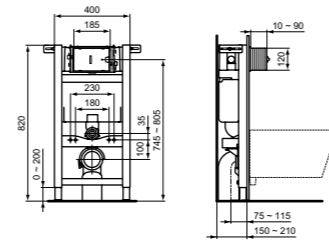

PROSYS 820 WC FRAMES

MODEL	TYPE	SKU
Wall hung WC frame, 820mm height 150mm depth, front or top actuation CL2	Mechanical Pneumatic	R014067 R031267

· Not included in Atelier Terms

PROSYS 1150 WC FRAMES

MODEL	TYPE	SKU
Wall hung WC frame, 1150mm height 120mm depth, front actuation CL2	Mechanical Pneumatic	R015367 R031367

· Not included in Atelier Terms