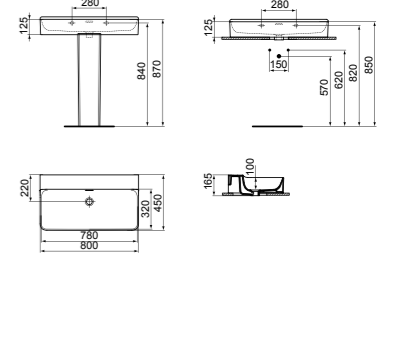

BASIN 80CM WITHOUT TAP HOLE

MODEL	FINISH	SKU
With Overflow, No tap hole	White Gloss	T379401
With Overflow, No tap hole, Grinded	White Gloss	T382801

· 80x45cm basin
· Slotted overflow
· No tap hole

· Wall-mounted installation
· Grinded model for lay on installation
· For bottle trap and waste options see page 233