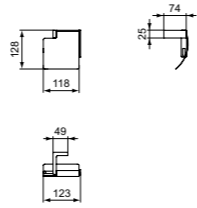

60CM TOWEL RAIL, SQUARE

MODEL	CHROME	SILVER STORM	BRUSHED GOLD	MAGNETIC GREY
60cm towel rail	T4498AA	T4498GN	T4498A2	T4498A5

60CM DOUBLE TOWEL RAIL, SQUARE

MODEL	CHROME	SILVER STORM	BRUSHED GOLD	MAGNETIC GREY
60cm double towel rail	T4500AA	T4500GN	T4500A2	T4500A5