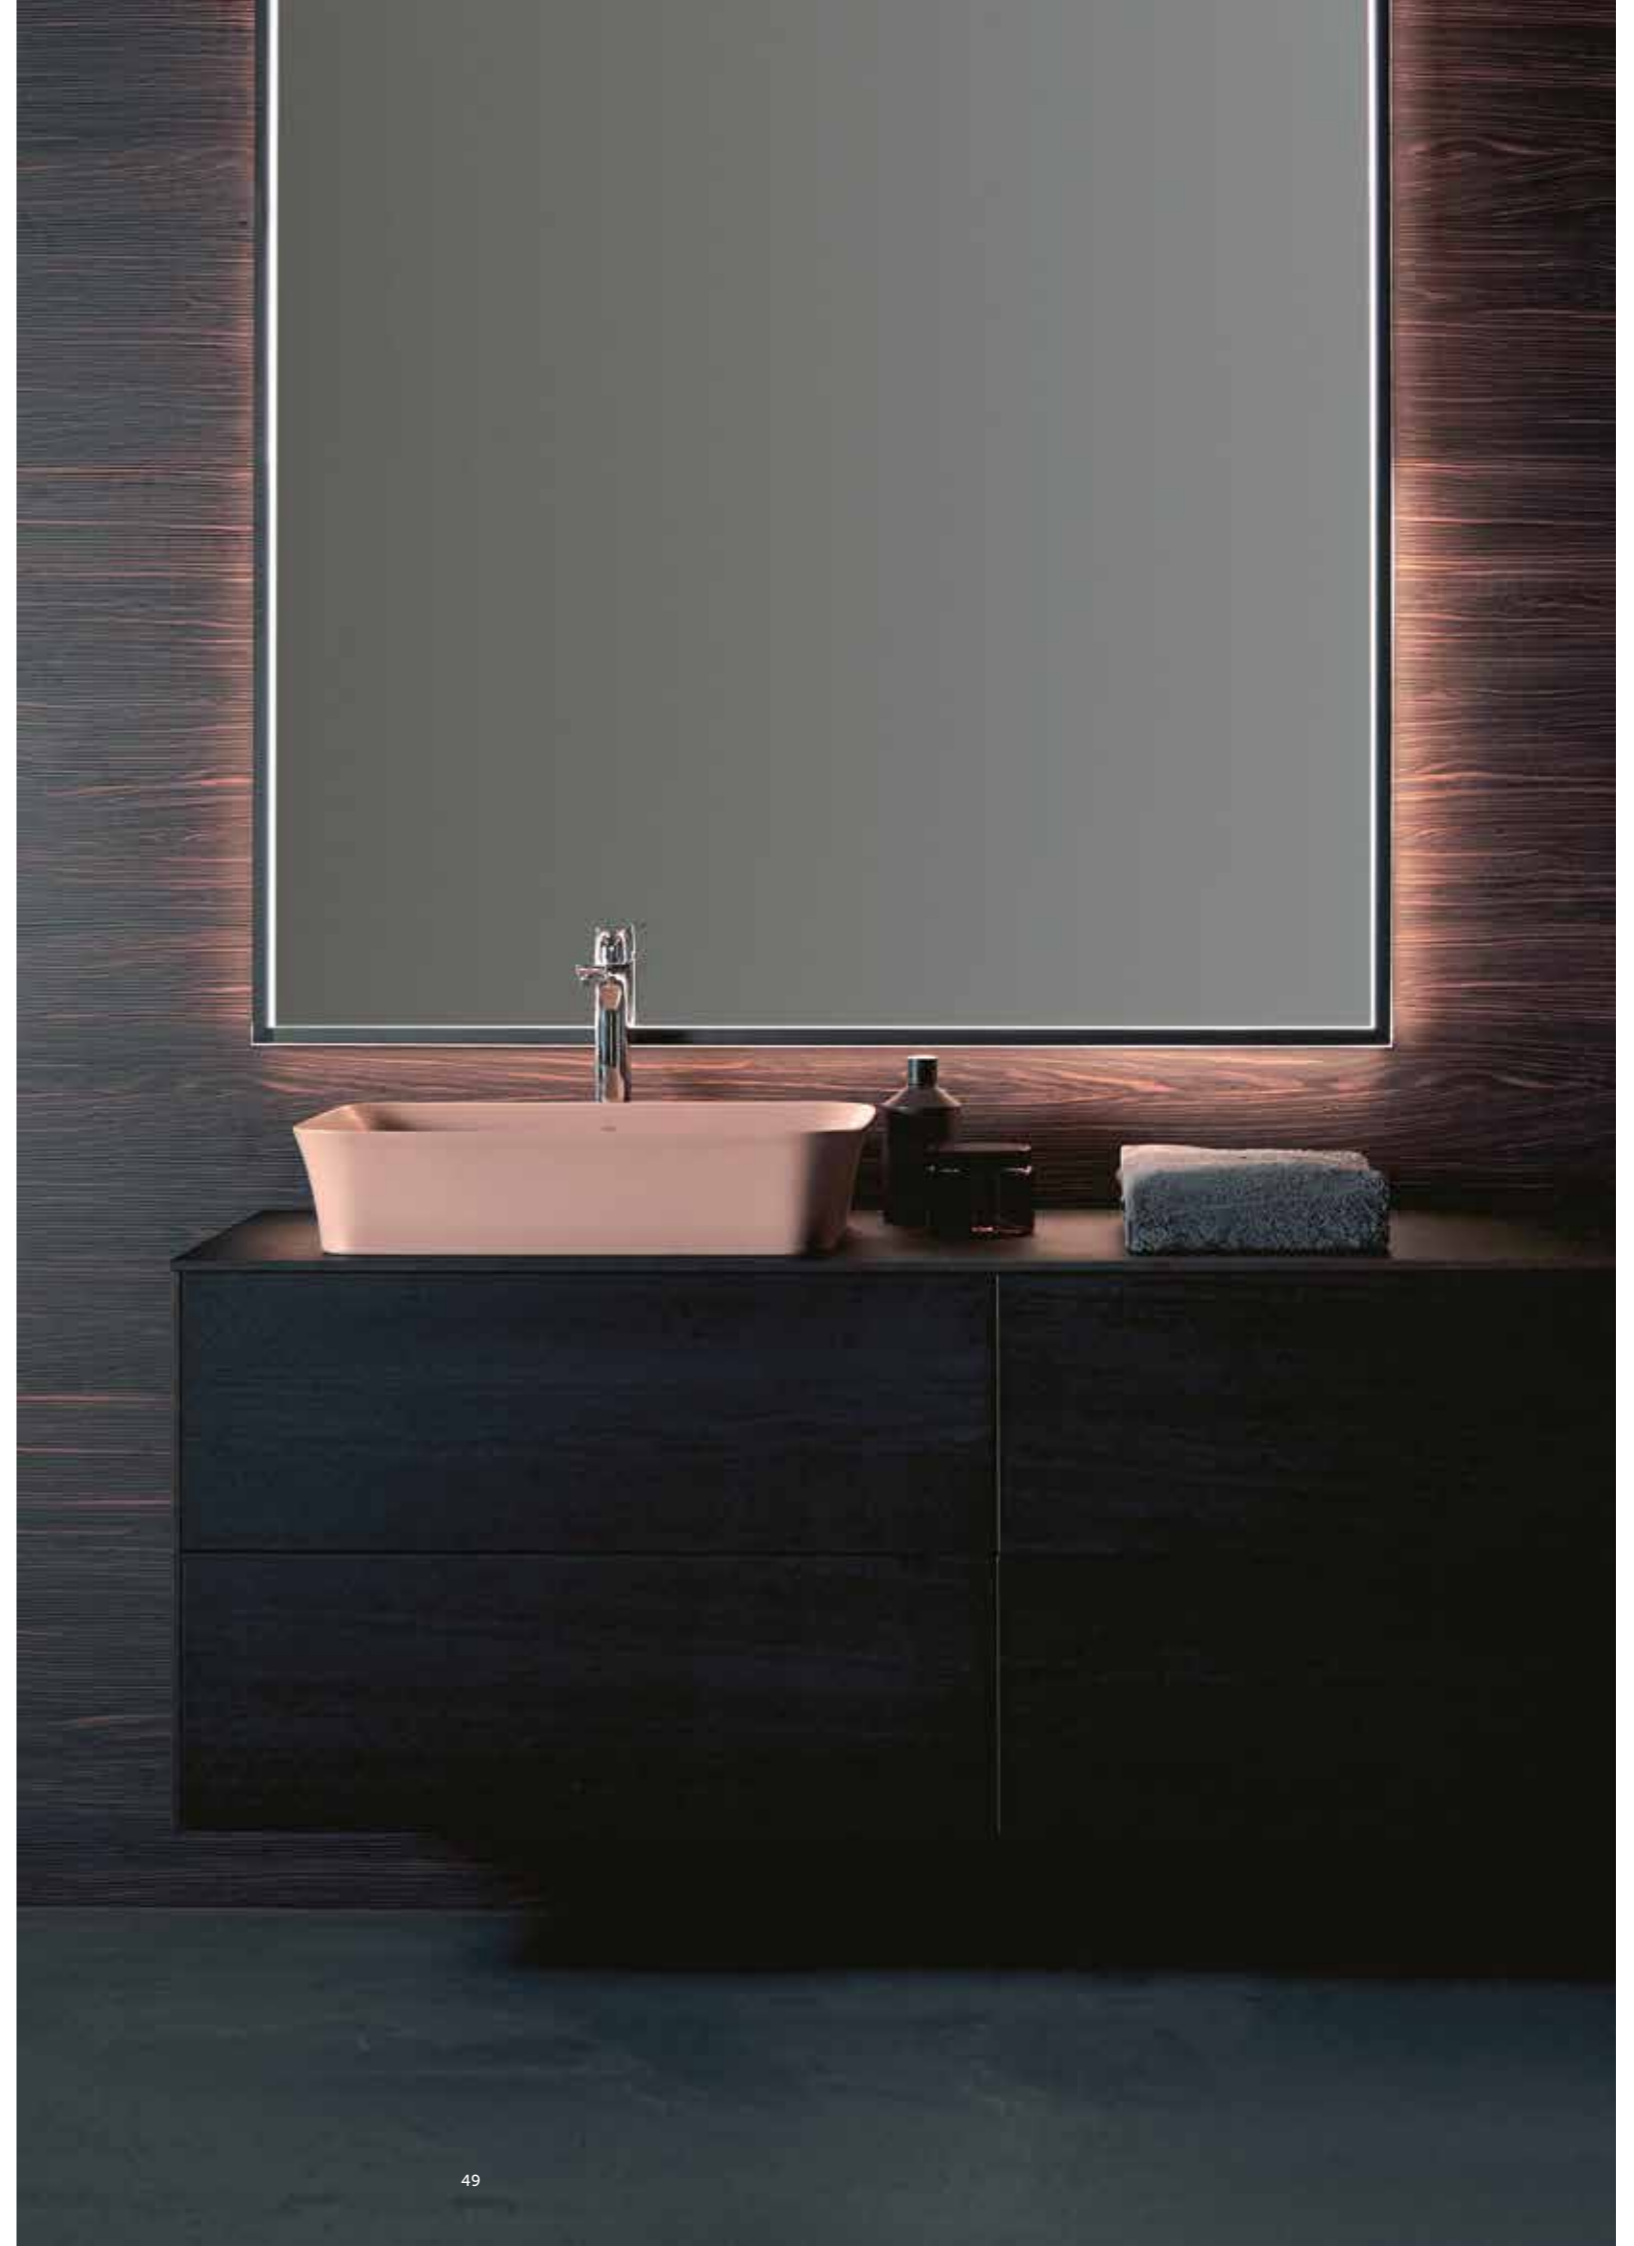

Square mirror 120cm / Black frame

NUDE

Some colours hark back to historical Ideal Standard designs but with a contemporary and elegant finish, while others are entirely new and have been designed to complement popular modern materials, such as marble and stone.