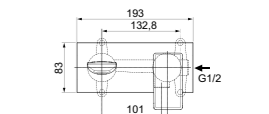

WALL-MOUNTED BASIN MIXER 180MM/220MM - KIT 2

MODEL	CHROME	SILVER STORM	BRUSHED GOLD	MAGNETIC GREY
180mm Spout	A7371AA	A7371GN	A7371A2	A7371A5
220mm Spout	A7372AA	A7372GN	A7372A2	A7372A5
Built-in kit	A1313NU			

· Wall-mounted single lever basin mixer
· 180mm or 220mm spout
· 5 litres per minute
· Eco flow regulator fitted.
· Requires built-in kit A1313NU (sold separately)