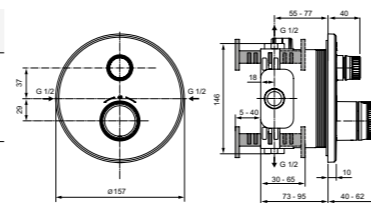

CERATHERM NAVIGO ROUND WALL-MOUNTED SHOWER THERMOSTAT - KIT 2

MODEL	CHROME	SILVER STORM	BRUSHED GOLD	MAGNETIC GREY
For kit A1000NU	A7295AA	A7295GN	A7295A2	A7295A5

· Wall-mounted thermostatic shower mixer
· Requires built-in kit A1000NU (sold separately, see above) and a suitable outlet