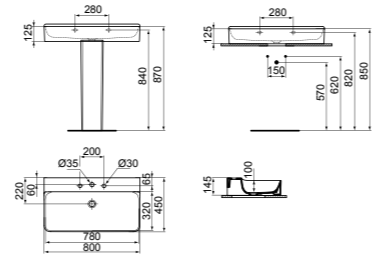

BASIN 80CM WITH 3 TAP HOLES

MODEL	FINISH	SKU
No Overflow, 3 tap holes	White Gloss	T379601
No Overflow, 3 tap holes, Grinded	White Gloss	T383001

· 80x45cm basin
· No overflow
· 3 tap holes

· Wall-mounted installation or with pedestal
· Grinded model for lay on installation
· For bottle trap and waste options see page 233