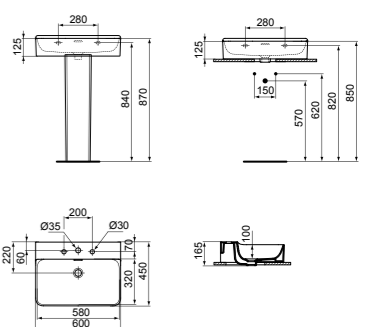

BASIN 60CM WITH 3 TAP HOLES

MODEL	FINISH	SKU
With Overflow, 3 tap holes	White Gloss	T378801
With Overflow, 3 tap holes, Grinded	White Gloss	T381901

· 60x45cm basin
· Slotted overflow
· 3 tap holes

· Wall-mounted installation or with pedestal
· Grinded model for lay on installation
· For bottle trap and waste options see page 233