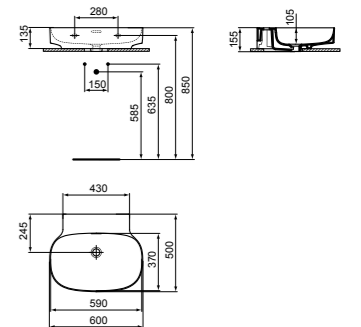

BASIN 60CM WITHOUT TAP HOLE

MODEL	FINISH	SKU
With Overflow, No tap hole	White Gloss	T475601
With Overflow, No tap hole, Grinded	White Gloss	T498401

- 60x50cm basin
- Slotted overflow
- No tap hole
- Features Diamatec technology

- Wall-mounted installation
- Grinded model for lay on installation
- For bottle trap and waste options see page 233

BASIN 60CM WITHOUT TAP HOLE

MODEL	FINISH	SKU
No Overflow, No tap hole	White Gloss	T439501
No Overflow, No tap hole, Grinded	White Gloss	T499001

- 60x50cm basin
- No overflow
- No tap hole
- Features Diamatec technology