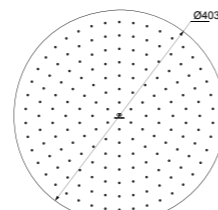

MODEL	CHROME	SILVER STORM	BRUSHED GOLD	MAGNETIC GREY
400 mm	A5804AA*	A5804GN	A5804A2	A5804A5

· Round metal head shower
· 400x400mm

· Easy clean nozzles to prevent lime scale build-up
· 12 l/min flow restrictor
* Chrome version not included in Atelier Terms