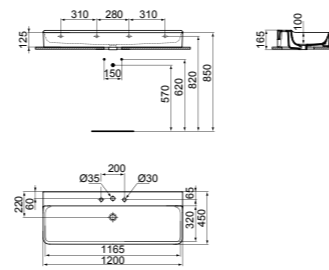

BASIN 120CM WITH 1 TAP HOLE

MODEL	FINISH	SKU
With Overflow, 1 tap hole	White Gloss White Silk	T369401 T3694V1
With Overflow, 1 tap hole, Grinded	White Gloss White Silk	T383801 T3838V1

- 120x45cm basin
- Slotted overflow
- 1 tap hole

- Wall-mounted installation
- Grinded model for lay on installation
- For bottle trap and waste options see page 233

BASIN 120CM WITH 3 TAP HOLES

MODEL	FINISH	SKU
With Overflow, 3 tap holes	White Gloss	T380401
With Overflow, 3 tap holes, Grinded	White Gloss	T384001

- Wall-mounted installation
- Grinded model for lay on installation
- For bottle trap and waste options see page 233

BASIN 120CM WITHOUT TAP HOLE

MODEL	FINISH	SKU
With Overflow, No tap hole	White Gloss	T380501
With Overflow, No tap hole, Grinded	White Gloss	T384101

- Wall-mounted installation
- Grinded model for lay on installation
- For bottle trap and waste options see page 233

BASIN 120CM WITH 1 TAP HOLE

MODEL	FINISH	SKU
No Overflow, 1 tap hole	White Gloss	T380601
No Overflow, 1 tap hole, Grinded	White Gloss	T384201

- 120x45cm basin
- Slotted overflow
- 1 tap hole

- Wall-mounted installation
- Grinded model for lay on installation
- For bottle trap and waste options see page 233

BASIN 120CM WITH 3 TAP HOLES

MODEL	FINISH	SKU
No Overflow, 3 tap holes	White Gloss	T380701
No Overflow, 3 tap holes, Grinded	White Gloss	T384301

- 120x45cm basin
- No overflow
- 3 tap holes
- Wall-mounted installation

BASIN 120CM WITHOUT TAP HOLE

MODEL	FINISH	SKU
No Overflow, No tap hole	White Gloss	T380901
No Overflow, No tap hole, Grinded	White Gloss	T384501

- 120x45cm basin
- No overflow
- No tap hole

- Wall-mounted installation
- Grinded model for lay on installation
- For bottle trap and waste options see page 233

BASIN 120CM WITH 2 TAP HOLES