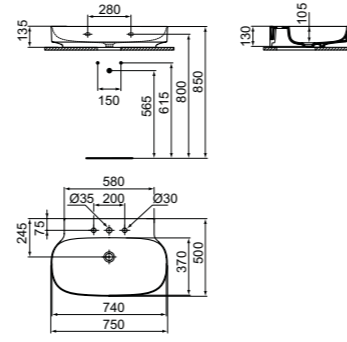

BASIN 75CM WITH 3 TAP HOLES

MODEL	FINISH	SKU
No Overflow, 3 tap holes	White Gloss	T439701
No Overflow, 3 tap holes, Grinded	White Gloss	T499201

- 75x50cm basin
- No overflow
- 3 tap holes
- Features Diamatec technology

- Wall-mounted installation
- Grinded model for lay on installation
- For bottle trap and waste options see page 233

BASIN 75CM WITHOUT TAP HOLE

MODEL	FINISH	SKU
No Overflow, No tap hole	White Gloss	T439801
No Overflow, No tap hole, Grinded	White Gloss	T499301

- 75x50cm basin
- No overflow
- No tap hole
- Features Diamatec technology

- Wall-mounted installation
- Grinded model for lay on installation
- For bottle trap and waste options see page 233

VESSEL 45CM WITHOUT TAP HOLE

MODEL	FINISH	SKU
With Overflow, No tap hole	White Gloss White Silk	T439901 T4399V1

- 40x38cm vessel basin
- Slotted overflow
- No tap hole

- Features Diamatec technology
- For lay-on installation only
- For bottle trap and waste options see page 233

VESSEL 45CM WITHOUT TAP HOLE

MODEL	FINISH	SKU
No Overflow, No tap hole	White Gloss White Silk	T440001 T4400V1

- 40x38cm vessel basin
- No overflow
- No tap hole

- Features Diamatec technology
- For lay-on installation only
- For bottle trap and waste options see page 233