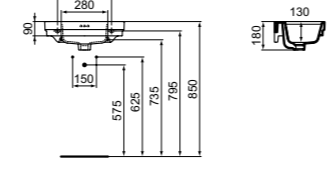

SLOTTED CLICKER BASIN WASTE

MODEL	CHROME	SILVER STORM	BRUSHED GOLD	MAGNETIC GREY
Clicker Waste	E1482AA*	E1482GN	E1482A2	E1482A5

- Slotted clicker waste
- Chrome not included in Atelier Terms