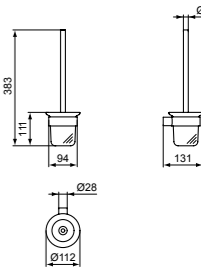

TOILET BRUSH AND HOLDER, ROUND

MODEL	CHROME	SILVER STORM	BRUSHED GOLD	MAGNETIC GREY
Toilet brush and holder	T4495AA	T4495GN	T4495A2	T4495A5