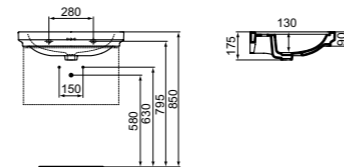

BASIN 70CM WITH 3 TAP HOLES

MODEL	FINISH	SKU
With Overflow, 3 tap holes	White Gloss	E222301

· 71.5x50cm basin
· 3 hole overflow
· 3 tap holes

· Wall-mounted installation or with pedestal
· For bottle trap and waste options see page 233

PEDESTAL FOR 60/70CM BASIN INSTALLATION

MODEL	FINISH	SKU
Pedestal for 60 and 70cm basins	White Gloss	E222401

· Pedestal for use with 60 and 70cm basins

VANITY BASIN 60CM WITH 1 TAP HOLE

MODEL	FINISH	SKU
With Overflow, 1 tap hole	White Gloss	E223801

· 66.5x54cm vanity basin
· 3 hole overflow
· With 1 tap hole

· For use with Conca 60cm vanity units see page 258 & 260
· For bottle trap and waste options see page 233

VANITY BASIN 60CM WITH 2 TAP HOLES

MODEL	FINISH	SKU
With Overflow, 2 tap holes	White Gloss	E223901

· 66.5x54cm vanity basin
· With 3 hole overflow
· With 2 tap holes

· For use with Conca 60cm vanity units see page 258 & 260
· For bottle trap and waste options see page 233

VANITY BASIN 60CM WITH 3 TAP HOLES

MODEL	FINISH	SKU
With Overflow, 3 tap holes	White Gloss	E224001

· 66.5x54cm vanity basin
· With slotted overflow
· With 3 tap holes

· For use with Conca 60cm vanity units see page 258 & 260
· For bottle trap and waste options see page 233