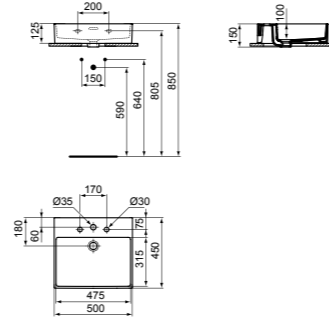

BASIN 50CM WITH 3 TAP HOLES

MODEL	FINISH	SKU
With Overflow, 3 tap holes	White Gloss	T388201
With Overflow, 3 tap holes, Grinded	White Gloss	T388501

· 50x45cm basin
· Slotted overflow
· 3 tap holes
· Wall-mounted installation

· Grinded model for lay on installation
· For bottle trap and waste options see page 233

BASIN 50CM WITHOUT TAP HOLE

MODEL	FINISH	SKU
With Overflow, No tap hole	White Gloss	T388301
With Overflow, No tap hole, Grinded	White Gloss	T388601

· 50x45cm basin
· Slotted overflow
· No tap hole
· Wall-mounted installation

· Grinded model for lay on installation
· For bottle trap and waste options see page 233

BASIN 60CM WITH 1 TAP HOLE

MODEL	FINISH	SKU
With Overflow, 1 tap hole	White Gloss White Silk	T372701 T3727V1
With Overflow, 1 tap hole, Grinded	White Gloss White Silk	T388901 T3889V1

· 60x45cm basin
· Slotted overflow
· 1 tap hole

· Wall-mounted installation
· Grinded model for lay on installation
· For bottle trap and waste options see page 233

BASIN 60CM WITH 3 TAP HOLES

MODEL	FINISH	SKU
With Overflow, 3 tap holes	White Gloss	T388701
With Overflow, 3 tap holes, Grinded	White Gloss	T389001

· 60x45cm basin
· Slotted overflow
· 3 tap holes

· Wall-mounted installation
· Grinded model for lay on installation
· For bottle trap and waste options see page 233