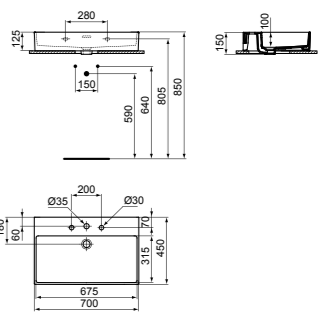

BASIN 80CM WITH 1 TAP HOLE

MODEL	FINISH	SKU
With Overflow, 1 tap hole	White Gloss White Silk	T372901 T3729V1
With Overflow, 1 tap hole, Grinded	White Gloss White Silk	T389901 T3899V1

· 80x45cm basin
· Slotted overflow
· 1 tap hole
· Wall-mounted installation

· Grinded model for lay on installation
· For bottle trap and waste options see page 233