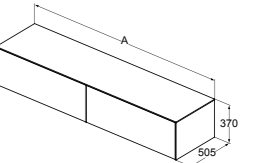

BASIN UNIT – 2 DRAWERS WITH WORKTOP – NO CUT

MODEL	SKU
240X50X37cm	T4335--
200X50X37cm	T4316--
160X50X37cm	T4315--

- 2 drawers
- Slim metal drawer system
- Push to open drawers, no handle required
- Soft-close function
- Inside cabinet in Matt Anthracite finish
- Optional LED internal lights available to order separately in relevant sizes
- Space saving basin trap to be ordered separately using code EE23033967

	A
T4335	2400
T4316	2000
T4315	1600