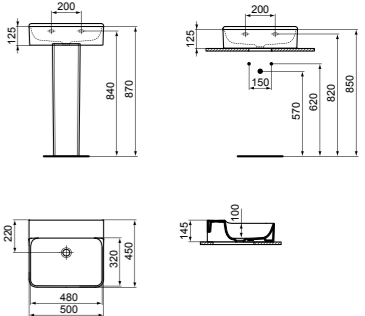

BASIN 60CM WITH 3 TAP HOLES

MODEL	FINISH	SKU
With Overflow, 3 tap holes	White Gloss	T378801
With Overflow, 3 tap holes, Grinded	White Gloss	T381901

· 60x45cm basin
· Slotted overflow
· 3 tap holes

· Wall-mounted installation or with pedestal
· Grinded model for lay on installation
· For bottle trap and waste options see page 233