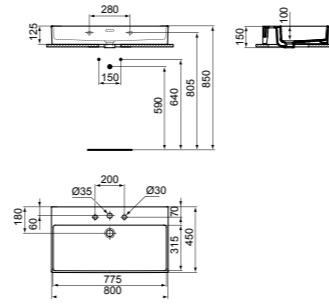

BASIN 80CM WITH 3 TAP HOLES

MODEL	FINISH	SKU
With Overflow, 3 tap holes	White Gloss	T389701
With Overflow, 3 tap holes, Grinded	White Gloss	T390001

· 80x45cm basin
· Slotted overflow
· 3 tap holes

· Wall-mounted installation
· Grinded model for lay on installation
· For bottle trap and waste options see page 233