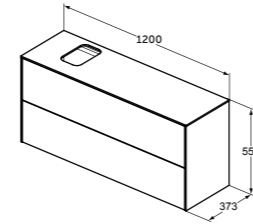

BASIN UNIT — 2 DRAWERS WITH WORKTOP — BESPOKE CUT

MODEL	SKU
120X37X55cm	T3950--

- 2 drawers
- Slim metal drawer system
- Push to open drawers, no handle required
- Soft-close function
- Inside cabinet in Matt Anthracite finish
- Optional LED internal lights available to order separately in relevant sizes
- Space saving basin trap to be ordered separately using code EE23033967
- Cut position to be provided using bespoke template, see page 267 for cut options