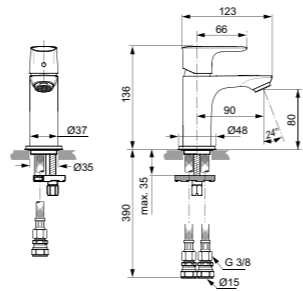

PICCOLO BASIN MIXER

MODEL	CHROME	SILVER STORM	BRUSHED GOLD	MAGNETIC GREY
Without Pop-up Waste	A7048AA	A7048GN	A7048A2	A7048A5

· Single lever basin mixer piccolo
· 5 litres per minute PCA
· Metal escutcheon
· Noise class 1
· EasyFix®