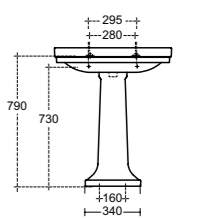

TIPO Z

BASIN 74CM WITH 1 TAP HOLE

MODEL	FINISH	SKU
With Overflow, 1 tap hole	White Gloss White Silk	T442501 T4425V1

- 74x47cm one piece basin
- Slotted overflow
- 1 tap hole
- For waste options see page 233

BASIN 74CM WITH 1 TAP HOLE

MODEL	FINISH	SKU
With Overflow, 1 tap hole	Black Gloss Black Matt	T4425V2 T4425V3

- 74x47cm one piece basin
- Slotted overflow
- 1 tap hole
- For waste options see page 233

BASIN 74CM WITH 3 TAP HOLES

MODEL	FINISH	SKU
With Overflow, 3 tap holes	White Gloss White Silk	T442601 T4426V1

- 74x47cm one piece basin
- Slotted overflow
- 3 tap holes
- For waste options see page 233

BASIN 74CM WITH 3 TAP HOLES

MODEL	FINISH	SKU
With Overflow, 3 tap holes	Black Gloss Black Matt	T4426V2 T4426V3

- 74x47cm one piece basin
- Slotted overflow
- 3 tap holes
- For waste options see page 233

CALLA

BASIN 60CM WITH 1 TAP HOLE

MODEL	FINISH	SKU
With Overflow, 1 tap hole	White Gloss	E221601

- 61.5x50cm basin
- 3 hole overflow
- 1 tap hole

- Wall-mounted installation or with pedestal
- For bottle trap and waste options see page 233

BASIN 60CM WITH 2 TAP HOLES

MODEL	FINISH	SKU
With Overflow, 2 tap holes	White Gloss	E221701

- 61.5x50cm basin
- 3 hole overflow
- 2 tap holes

BASIN 60CM WITH 3 TAP HOLES

MODEL	FINISH	SKU
With Overflow, 2 tap holes	White Gloss	E221801

- 61.5x50cm basin
- 3 hole overflow
- 3 tap holes

BASIN 70CM WITH 1 TAP HOLE

MODEL	FINISH	SKU
With Overflow, 1 tap hole	White Gloss	E221901

- 71.5x50cm basin
- 3 hole overflow

- 1 tap hole
- Wall-mounted installation or with pedestal
- For bottle trap and waste options see page 233

BASIN 70CM WITH 2 TAP HOLES

MODEL	FINISH	SKU
With Overflow, 2 tap holes	White Gloss	E222201

- 71.5x50cm basin
- 3 hole overflow
- 2 tap holes

- Wall-mounted installation or with pedestal
- For bottle trap and waste options see page 233