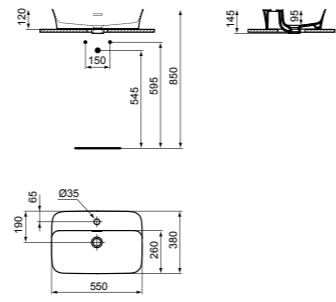

VESSEL 55CM WITH 1 TAP HOLE

MODEL	FINISH	SKU
With overflow, 1 tap hole	White Gloss	E207701
	White Silk	E2077V1
	Coloured*	E2077--

· 55x38cm vessel
· Rectangular
· 3.8mm ultra-thin edged
· Features Diamatec® technology
· With overflow

· With tap hole
· For bottle trap and waste options see page 233

VESSEL 60CM WITHOUT TAP HOLE

MODEL	FINISH	SKU
With overflow, no tap hole	White Gloss	E139701
	White Silk	E1397V1
	Coloured*	E1397--

· 60x38cm vessel
· Oval
· 3.8mm ultra-thin edged
· Features Diamatec® technology
· With overflow

· No tap hole
· For bottle trap and waste options see page 233