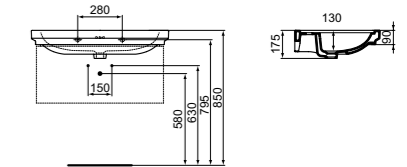

WASH STAND FOR 80CM VANITY BASIN

MODEL	FINISH	SKU
Wash stand 80 x 50cm	Silk Black	E2533XG

· Wash stand for use with 80cm Calla and Extra vanity basins