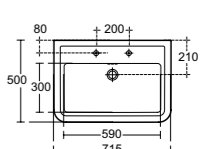

TIPO Z

BASIN 74CM WITH 1 TAP HOLE

MODEL	FINISH	SKU
With Overflow, 1 tap hole	White Gloss White Silk	T442501 T4425V1

- 74x47cm one piece basin
- Slotted overflow
- 1 tap hole
- For waste options see page 233

BASIN 74CM WITH 1 TAP HOLE

MODEL	FINISH	SKU
With Overflow, 1 tap hole	Black Gloss Black Matt	T4425V2 T4425V3

- 74x47cm one piece basin
- Slotted overflow
- 1 tap hole
- For waste options see page 233

BASIN 74CM WITH 3 TAP HOLES

MODEL	FINISH	SKU
With Overflow, 3 tap holes	White Gloss White Silk	T442601 T4426V1

- 74x47cm one piece basin
- Slotted overflow
- 3 tap holes
- For waste options see page 233

BASIN 74CM WITH 3 TAP HOLES

MODEL	FINISH	SKU
With Overflow, 3 tap holes	Black Gloss Black Matt	T4426V2 T4426V3

- 74x47cm one piece basin
- Slotted overflow
- 3 tap holes
- For waste options see page 233

CALLA

BASIN 60CM WITH 1 TAP HOLE

MODEL	FINISH	SKU
With Overflow, 1 tap hole	White Gloss	E221601

- 61.5x50cm basin
- 3 hole overflow
- 1 tap hole

- Wall-mounted installation or with pedestal
- For bottle trap and waste options see page 233

BASIN 60CM WITH 2 TAP HOLES

MODEL	FINISH	SKU
With Overflow, 2 tap holes	White Gloss	E221701

- 61.5x50cm basin
- 3 hole overflow
- 2 tap holes

BASIN 60CM WITH 3 TAP HOLES

MODEL	FINISH	SKU
With Overflow, 2 tap holes	White Gloss	E221801

- 61.5x50cm basin
- 3 hole overflow
- 3 tap holes

BASIN 70CM WITH 1 TAP HOLE

MODEL	FINISH	SKU
With Overflow, 1 tap hole	White Gloss	E221901

- 71.5x50cm basin
- 3 hole overflow

- 1 tap hole
- Wall-mounted installation or with pedestal
- For bottle trap and waste options see page 233

BASIN 70CM WITH 2 TAP HOLES

MODEL	FINISH	SKU
With Overflow, 2 tap holes	White Gloss	E222201

- 71.5x50cm basin
- 3 hole overflow
- 2 tap holes

- Wall-mounted installation or with pedestal
- For bottle trap and waste options see page 233