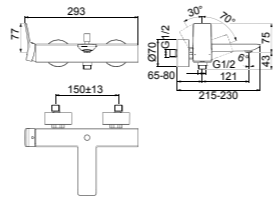

EXPOSED BATH & SHOWER MIXER

MODEL	CHROME	SILVER STORM	BRUSHED GOLD	MAGNETIC GREY
With Shower Set	BC763AA	BC763GN	BC763A2	BC763A5

- Exposed single lever bath and shower mixer
- Shower set available for BC763 models
- Shower set = metal stick handshower, IdealFlex shower hose and square metal shower holder

2-HOLE BATH FILLER

MODEL	CHROME	SILVER STORM	BRUSHED GOLD	MAGNETIC GREY
Without Shower Set	BC767AA	BC767GN	BC767A2	BC767A5

- Single lever 2-hole bath filler

2-HOLE BATH & SHOWER MIXER

MODEL	CHROME	SILVER STORM	BRUSHED GOLD	MAGNETIC GREY
With Shower Set	BC768AA	BC768GN	BC768A2	BC768A5

- Single lever 2-hole bath and shower mixer with shower set
- Shower set = metal stick handshower, IdealFlex shower hose and square metal shower holder

WALL-MOUNTED BATH & SHOWER MIXER - KIT 2 EASYBOX

MODEL	CHROME	SILVER STORM	BRUSHED GOLD	MAGNETIC GREY
For Kit 1 A1000NU	A7374AA	A7374GN	A7374A2	A7374A5

- Wall-mounted single lever bath and shower mixer
- With additional back-flow prevention on second outlet for A7375AA
- Requires built-in kit A1000NU (sold separately, see page 252) and a suitable outlet
- Automatic pull-diverter

WALL-MOUNTED SHOWER MIXER - KIT 2

MODEL	CHROME	SILVER STORM	BRUSHED GOLD	MAGNETIC GREY
For Kit 1 A1000NU	A7373AA	A7373GN	A7373A2	A7373A5

- Wall-mounted single lever shower mixer
- Requires built-in kit 1 A1000NU (sold separately, see page 252)

WALL-MOUNTED SPOUT 180 MM

MODEL	CHROME	SILVER STORM	BRUSHED GOLD	MAGNETIC GREY
180mm Spout	BC769AA	BC769GN	BC769A2	BC769A5

- Wall-mounted bath spout with 180mm projection

BASIN MIXER

MODEL	CHROME	SILVER STORM	BRUSHED GOLD	MAGNETIC GREY
With Click Waste	BC799AA	BC799GN	BC799A2	BC799A5
Without Waste	BC800AA	BC800GN	BC800A2	BC800A5

- Single lever basin mixer
- Clicker waste available on BC799 models
- EasyFix®