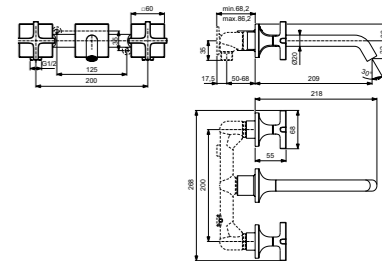

MODEL	CHROME	MAGNETIC GREY
Cross handles Dual control built-in basin mixer kit	BD153AA BD355NU	BD153A5 BD355NU
- Ceramic valves - Metal handles 5 litres per minute PCA	- Requires built-in kit BD355 (sold separately) - Metal escutcheons