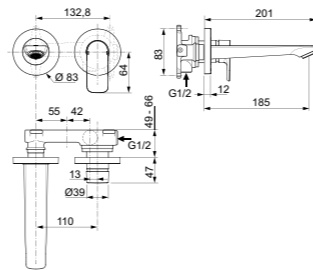

WALL-MOUNTED BASIN MIXER 185MM - KIT 2

MODEL	CHROME	SILVER STORM	BRUSHED GOLD	MAGNETIC GREY
185mm Spout	A7029AA	A7029GN	A7029A2	A7029A5
Built-in kit	A5948NU			

· Wall-mounted single lever basin mixer
· 185mm cast spout
· 5 litres per minute aerator
· Metal escutcheons
· Requires built-in kit A5948NU (sold separately)