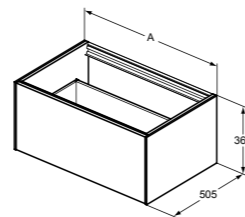

BASIN UNIT – 1 DRAWER WITHOUT WORKTOP

MODEL	SKU
120X50X37cm	T3933--
100X50X37cm	T3988--
80X50X37cm	T3985--
60X50X37cm	T3982--

- 1 drawer
- Slim metal drawer system
- Push to open drawer, no handle required
- Soft-close function

	A
T3933	1200
T3988	1000
T3985	800
T3982	600