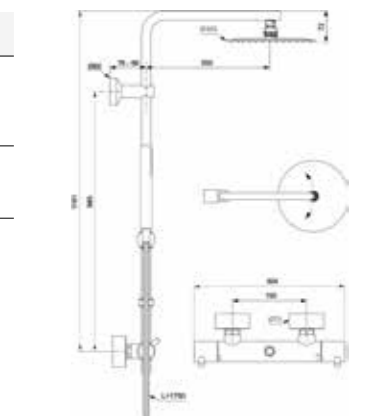

· With Idealrain 300mm round rainshower on swivelling arm, Idealrain stick handspray and 1.75m Idealflex hose

SHOWERS & ACCESSORIES

IDEALRAIN STICK SHOWER KIT

MODEL	CHROME	SILVER STORM	BRUSHED GOLD	MAGNETIC GREY
With 600mm rail	A7616AA*	A7616GN	A7616A2	A7616A5
With 900mm rail	A7617AA*	A7617GN	A7617A2	A7617A5