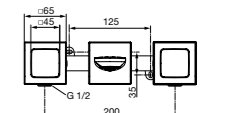

DUAL CONTROL WALL-MOUNTED BASIN MIXER

MODEL	CHROME	SILVER STORM	BRUSHED GOLD	MAGNETIC GREY
180mm Spout	A7445AA	A7445GN	A7445A2	A7445A5

· Wall-mounted dual control basin mixer
· Includes Kit 1 & Kit 2
· 5 litres per minute