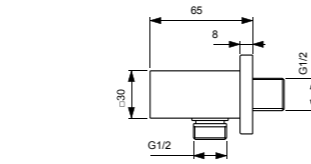

ROUND WALL BRACKET

	MODEL	CHROME	SILVER STORM	BRUSHED GOLD	MAGNETIC GREY
Wall bracket	BC806AA*	BC806GN	BC806A2	BC806A5	
- Metal Wall Bracket - Round design	- With plastic insert - * Chrome version not included in Atelier Terms				

SQUARE WALL BRACKET 1/2" CONNECTION

	MODEL	CHROME	SILVER STORM	BRUSHED GOLD	MAGNETIC GREY
Wall bracket with connection	BC771AA*	BC771GN	BC771A2	BC771A5	
- Wall bracket with integrated wall elbow - Square design	- With plastic insert - With back-flow prevention - * Chrome version not included in Atelier Terms				

ROUND WALL BRACKET 1/2" CONNECTION

	MODEL	CHROME	SILVER STORM	BRUSHED GOLD	MAGNETIC GREY
Wall bracket with connection	BC807AA*	BC807GN	BC807A2	BC807A3	
- Metal Wall Bracket with integrated wall elbow	- Round design - With plastic insert - With back-flow prevention - * Chrome version not included in Atelier Terms				

SQUARE WALL ELBOW 1/2" CONNECTION

	MODEL	CHROME	SILVER STORM	BRUSHED GOLD	MAGNETIC GREY
Wall elbow	BC772AA*	BC772GN	BC772A2	BC772A5	
- Metal wall elbow - Square design - With plastic insert	- With back-flow prevention - * Chrome version not included in Atelier Terms				

ROUND WALL ELBOW 1/2" CONNECTION

	MODEL	CHROME	SILVER STORM	BRUSHED GOLD	MAGNETIC GREY
Wall elbow	BC808AA*	BC808GN	BC808A2	BC808A5	
- Metal Wall Elbow - Round design	- With back-flow prevention - * Chrome version not included in Atelier Terms