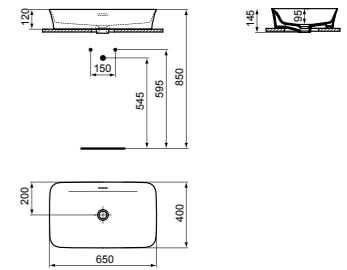

VESSEL 65CM WITHOUT TAP HOLE

MODEL	FINISH	SKU
With overflow, No tap hole	White Gloss	E188701
	White Silk	E1887V1
	Coloured*	E1887--

· 65x40cm vessel
· Rectangular
· 3.8mm ultra-thin edged
· Features Diamatec® technology

· With overflow
· No tap hole
· For bottle trap and waste options see page 233