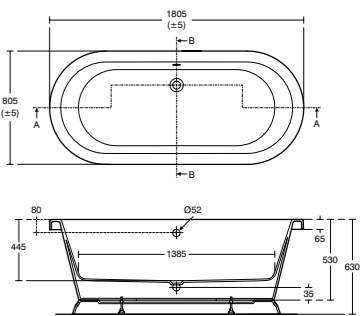

CALLA FREE-STANDING DOUBLE ENDED BATHTUB 180X80CM

	MODEL	SKU
White	T500401	
- Dimensions : 180x805mm - Material : Acrylic - Weight : 72kg	- Water capacity : 230lt - Norm : EN 14516 - Includes chrome clicker waste and exposed chrome overflow