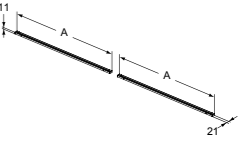

CONCA FURNITURE

COLUMN

MODEL	SKU
140X72X25cm	T4107--
170X37X25cm	T3955--
140X37X25cm	T3956--

	A
T3955Y1	1700
T3956Y1	1400

CONSOLE

MODEL	SKU
240X50cm	T4342--
200X50cm	T4000--
180X50cm	T3954--
160X50cm	T3953--
120X50cm	T3952--
Mounting bracket*	U842867

*Mandatory brackets for installation (ref U842867) to order separately: 4 pcs needed for 240, 220, 180 and 160 cm consoles, 3 pcs needed for 120 cm consoles

	A
T4342	2400
T4000	2000
T3954	1800
T3953	1600
T3952	1200

CERAMIC WORKTOPS

50.5CM	SKU	37CM	SKU
240X50.5cm	T4343--	240X37cm	T4350--
200X50.5cm	T4204--	200X37cm	T4349--
160X50.5cm	T4202--	160X37cm	T4348--
120X50.5cm	T3972--	120X37cm	T4347--
100X50.5cm	T3971--	100X37cm	T4346--
80X50.5cm	T3970--	80X37cm	T4345--
60X50.5cm	T3969--	60X37cm	T4344--

Cut position to be provided using bespoke template, see page 266 for cut options

	A
T4343	2400
T4204	2000
T4202	1600
T3972	1200
T3971	1000
T3970	800
T3969	600

	A
T4350	2400
T4349	2000
T4348	1600
T4347	1200
T4346	1000
T4345	800
T4344	600

STORAGE BOXES

MODEL	FINISH	SKU
Small 20X23X5cm*	Matt Anthracite	T3980Y2
Large 24X37X14cm**	Matt Anthracite	T3979Y2

* Fits all drawers
**To be installed inside external drawers only

* The last two digits of the SKU represents the finish of the model. Please add colour reference to code when ordering.

UNIT FINISHES

MATT WHITE	MATT ANTHRACITE	MATT SUNSET	SMOKED OAK	DARK WALNUT	LIGHT OAK
Y1	Y2	Y3	Y4	Y5	Y6

PORCELAIN STONEWARE WORKTOP FINISHES

BLACK DESIRE MARBLE	CALACATTA MARBLE	GREY STONE
DG	DH	DI

CONCA FURNITURE

LIGHT SET FOR 1 DRAWER BASIN UNITS

MODEL	FINISH	SKU
120cm Drawer	Matt Anthracite	T3978Y2
100cm Drawer	Matt Anthracite	T3977Y2
80cm Drawer	Matt Anthracite	T3976Y2
60cm Drawer	Matt Anthracite	T3975Y2