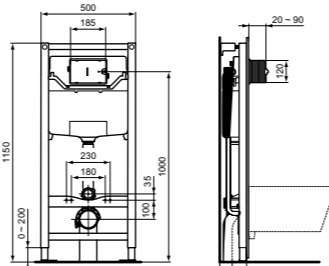

PROSYS 820 WC FRAMES

MODEL	TYPE	SKU
Wall hung WC frame, 820mm height 150mm depth, front or top actuation CL2	Mechanical Pneumatic	R014067 R031267

· Not included in Atelier Terms

PROSYS 1150 WC FRAMES

MODEL	TYPE	SKU
Wall hung WC frame, 1150mm height 120mm depth, front actuation CL2	Mechanical Pneumatic	R015367 R031367

· Not included in Atelier Terms

PROSYS CISTERNS

MODEL	TYPE	SKU
Concealed cistern, 150mm depth, front or top actuation CL2	Mechanical Pneumatic	R014267 R031667
Concealed cistern, 120mm depth, front actuation CL2	Mechanical Pneumatic	R031767 R031867
Concealed cistern, 150mm depth, front or top actuation CL2, Furniture Height (820mm)	Mechanical Pneumatic	R042867 R042967

· Not included in Atelier Terms

OTHER FRAMES

MODEL	SKU
Prosys washbasin frame for decktaps	R010267
Prosys washbasin frame for wall mounted taps	R016167

· Not included in Atelier Terms

Ref.	Min. height	Max. height
A	865-X	1010
B	805-X	1010
C	937.5-X	935
D	=C-50	885

OTHER ACCESSORIES

MODEL	SKU
Prosys horizontal outlet WC connection pipe	R019967
Prosys corner installation kit***	R018567

OLEAS M1 / P1 FLUSHPLATES

MODEL	FINISH	SKU
M1 Mechanical dual flushplate	Chrome Matt chrome Black	R0115AA R0115JG R0115A6
P1 Pneumatic dual flushplate	Chrome Matt chrome Black	R0116AA R0116JG R0116A6

· Not included in Atelier Terms

OLEAS M3 / P3 FLUSHPLATES

MODEL	FINISH	SKU
M3 Mechanical dual flushplate	Chrome Silk white Matt chrome Black	R0123AA R0459AW R0123JG R0123A6
P3 Pneumatic dual flushplate	Chrome Matt chrome	R0124AA R0124JG

· Not included in Atelier Terms

ALTES NT1 ELECTRONIC CERAMIC FLUSHPLATES

MODEL	FINISH	SKU
Electronic (proximity) Ceramic dual flushplate	White Black	R0130AC R0130A6

SYMFO NT1 ELECTRONIC GLASS FLUSHPLATES