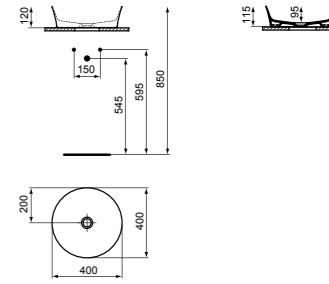

IPALYSS — COLOUR PALETTE

TEN NEW CERAMIC COLOURS – INCLUDING BLACK GLOSS, SLATE GREY, KASHMIR, SAGE AND POMEGRANATE – JOIN WHITE GLOSS AND WHITE SILK TO OFFER A COMPLETE PALETTE THAT BRINGS A SENSE OF EMOTION TO BATHROOM INTERIORS. SOME COLOURS HARK BACK TO HISTORICAL IDEAL STANDARD DESIGNS BUT WITH A CONTEMPORARY AND ELEGANT FINISH, WHILE OTHERS ARE ENTIRELY NEW AND HAVE BEEN DESIGNED TO COMPLEMENT POPULAR MODERN MATERIALS, SUCH AS MARBLE AND STONE.

FINISH CHART

IPALYSS	FINISH	WHITE		BLACK		NEUTRALS (ALL SILK)				COLOURS (ALL SILK)			
		WHITE GLOSS	WHITE SILK	BLACK GLOSS	BLACK MATT	SLATE GREY	CONCRETE	MINK	KASHMIR	POMEGRANATE	NUDE	POWDER	SAGE
		01	V1	V2	V3	V5	V9	V8	V4	V6	V7	X8	X9

IPALYSS

VESSEL Ø40CM WITHOUT TAP HOLE

MODEL	FINISH	SKU
No overflow, No tap hole	White Gloss White Silk Coloured*	E139801 E1398V1 E1398--
· 40x40cm vessel · Round · 3.8mm ultra-thin edged · Features Diamatec® technology · No overflow		· No tap hole · White Silk and Coloured basins are supplied with a colour matched freeflow waste · For bottle trap and waste options see page 233

VESSEL Ø40CM WITHOUT TAP HOLE

MODEL	FINISH	SKU
With overflow, No tap hole	White Gloss White Silk Coloured*	E141301 E1413V1 E1413--
· 40x40cm vessel · Round · 3.8mm ultra-thin edged · Features Diamatec® technology		· With overflow · No tap hole · For bottle trap and waste options see page 233

VESSEL 55CM WITHOUT TAP HOLE

MODEL	FINISH	SKU
No overflow, No tap hole	White Gloss White Silk Coloured*	E207601 E2076V1 E2076--
· 55x38cm vessel · Rectangular · 3.8mm ultra-thin edged · Features Diamatec® technology · No overflow		· No tap hole · White Silk and Coloured basins are supplied with a colour matched freeflow waste · For bottle trap and waste options see page 233

VESSEL 55CM WITHOUT TAP HOLE