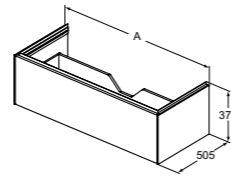

CONCA FURNITURE

VANITY BASIN UNIT – 1 DRAWER

MODEL	SKU
121X51X37cm	T4580--
101X51X37cm	T4579--
81X51X37cm	T4578--
61X51X37cm	T4577--

- 1 drawer
- Slim metal drawer system
- Push to open drawer, no handle required
- Soft-close function

	A
T4580	1200
T4579	1000
T4578	800
T4577	600