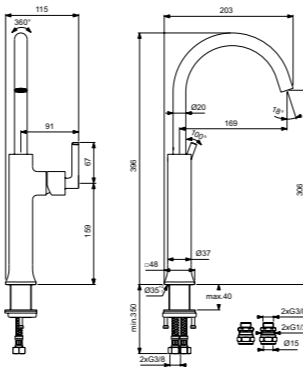

SINGLE LEVER VESSEL HIGH SPOUT BASIN MIXER

MODEL	CHROME	MAGNETIC GREY
Without Waste	BD175AA	BD175A5
- Firmaflow® ceramic cartridge - Water saving aerator – 5 l/min	- EasyFix® - Tubular spout with 120° swivel limit