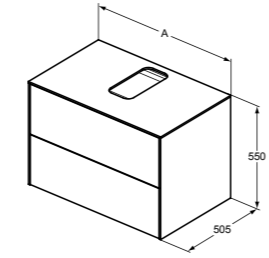

BASIN UNIT – 2 DRAWERS WITH WORKTOP – CENTRAL CUT

MODEL	SKU
120X50X55cm	T3943--
100X50X55cm	T3942--
80X50X55cm	T3941--
60X50X55cm	T3940--

- 2 drawers
- Slim metal drawer system
- Push to open drawers, no handle required
- Soft-close function
- Inside cabinet in Matt Anthracite finish
- Optional LED internal lights available to order separately in relevant sizes
- Space saving basin trap to be ordered separately using code EE23033967

	A
T3943	1200
T3942	1000
T3941	800
T3940	600