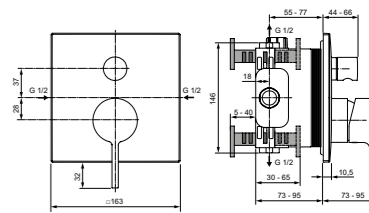

SINGLE LEVER BUILT-IN MANUAL BATH/SHOWER MIXER

MODEL	CHROME	MAGNETIC GREY
Built-in bath/shower mixer	A7622AA	A7622A5
· 47mm ceramic cartridge · Hot water limiter – integrated into the cartridge · Square slim metal escutcheon · Metal handle without red/blue printing	· Automatic diverter · To be used only in combination with Easy Box A1000NU kit 1 (internal part)