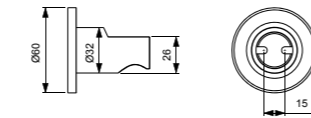

ROUND WALL BRACKET

	MODEL	CHROME	SILVER STORM	BRUSHED GOLD	MAGNETIC GREY
Wall bracket	BC806AA*	BC806GN	BC806A2	BC806A5	
- Metal Wall Bracket - Round design	- With plastic insert - * Chrome version not included in Atelier Terms				

SQUARE WALL BRACKET 1/2" CONNECTION

	MODEL	CHROME	SILVER STORM	BRUSHED GOLD	MAGNETIC GREY
Wall bracket with connection	BC771AA*	BC771GN	BC771A2	BC771A5	
- Wall bracket with integrated wall elbow - Square design	- With plastic insert - With back-flow prevention - * Chrome version not included in Atelier Terms				

ROUND WALL BRACKET 1/2" CONNECTION

	MODEL	CHROME	SILVER STORM	BRUSHED GOLD	MAGNETIC GREY
Wall bracket with connection	BC807AA*	BC807GN	BC807A2	BC807A3	
- Metal Wall Bracket with integrated wall elbow	- Round design - With plastic insert - With back-flow prevention - * Chrome version not included in Atelier Terms				

SQUARE WALL ELBOW 1/2" CONNECTION

	MODEL	CHROME	SILVER STORM	BRUSHED GOLD	MAGNETIC GREY
Wall elbow	BC772AA*	BC772GN	BC772A2	BC772A5	
- Metal wall elbow - Square design - With plastic insert	- With back-flow prevention - * Chrome version not included in Atelier Terms				

ROUND WALL ELBOW 1/2" CONNECTION

	MODEL	CHROME	SILVER STORM	BRUSHED GOLD	MAGNETIC GREY
Wall elbow	BC808AA*	BC808GN	BC808A2	BC808A5	
- Metal Wall Elbow - Round design	- With back-flow prevention - * Chrome version not included in Atelier Terms