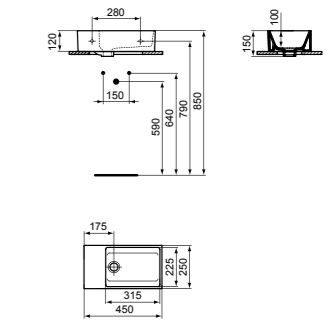

SEMI COUNTERTOP BASIN 50CM WITHOUT TAP HOLE

MODEL	FINISH	SKU
With Overflow, No tap hole	White Gloss	T427801

· 50cm semicountertop basin
· With slotted overflow

· No tap hole
· For bottle trap and waste options see page 233