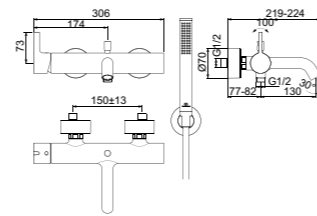

MODEL	CHROME	SILVER STORM	BRUSHED GOLD	MAGNETIC GREY
With Shower Set	BC787AA	BC787GN	BC787A2	BC787A5
· Exposed single lever bath and shower mixer · Shower set available for BC787 models · Shower set = metal stick handshower, IdealFlex shower hose and round metal shower holder