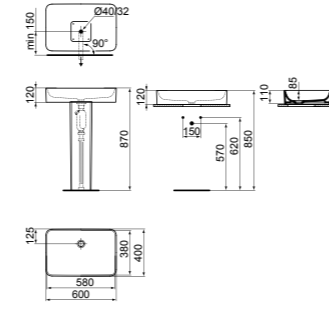

VESSEL 45CM WITHOUT TAP HOLE

MODEL	FINISH	SKU
No Overflow, No tap hole	White Gloss White Silk	T369601 T3696V1

- 45cm round vessel basin
- No overflow
- No tap hole
- For lay on installation or use with freestanding pedestal
- For bottle trap and waste options see page 233

VESSEL 60X40CM WITHOUT TAP HOLE

MODEL	FINISH	SKU
No Overflow, No tap hole	White Gloss White Silk	T369801 T3698V1

- 60x40cm rectangle vessel basin
- No overflow
- No tap hole
- For lay on installation or use with freestanding pedestal
- For bottle trap and waste options see page 233

HAND WASH BASIN 40X35CM WITH 1 TAP HOLE

MODEL	FINISH	SKU
With Overflow, 1 tap hole	White Gloss White Silk	T369501 T3695V1
With Overflow, 1 tap hole, Grinded	White Gloss White Silk	T387601 T3876V1

- 40x35cm hand wash basin
- No overflow
- Slotted overflow
- 1 tap hole
- Wall-mounted installation
- Grinded model for lay on installation
- For bottle trap and waste options see page 233

HAND WASH BASIN 40X35CM WITH 3 TAP HOLES

MODEL	FINISH	SKU
With Overflow, 3 tap holes	White Gloss	T381001

- 40x35cm hand wash basin
- Slotted overflow
- 3 tap holes
- Wall-mounted installation
- For bottle trap and waste options see page 233

HAND WASH BASIN 40X35CM WITHOUT TAP HOLE

MODEL	FINISH	SKU
With Overflow, No tap hole	White Gloss	T381101
With Overflow, No tap hole, Grinded	White Gloss	T387701

- 40x35cm hand wash basin
- Slotted overflow
- No tap hole
- Wall-mounted installation
- Grinded model for lay on installation
- For bottle trap and waste options see page 233

HAND WASH BASIN 40X35CM WITH 1 TAP HOLE

MODEL	FINISH	SKU
No Overflow, 1 tap hole	White Gloss	T387401
No Overflow, 1 tap hole, Grinded	White Gloss	T387801