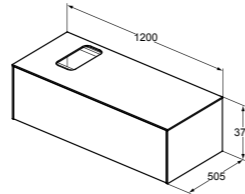

CONCA FURNITURE

VANITY BASIN UNIT – 1 DRAWER

MODEL	SKU
121X51X37cm	T4580--
101X51X37cm	T4579--
81X51X37cm	T4578--
61X51X37cm	T4577--

- 1 drawer
- Slim metal drawer system
- Push to open drawer, no handle required
- Soft-close function

	A
T4580	1200
T4579	1000
T4578	800
T4577	600

BASIN UNIT – 1 DRAWER WITH WORKTOP – CENTRAL CUT

MODEL	SKU
120X50X37cm	T3931--
100X50X37cm	T3930--
80X50X37cm	T3929--
60X50X37cm	T3928--

- 1 drawer
- Slim metal drawer system
- Push to open drawer, no handle required
- Soft-close function

	A
T3931	1200
T3930	1000
T3929	800
T3928	600

BASIN UNIT – 1 DRAWER WITH WORKTOP – BESPOKE CUT

MODEL	SKU
120X50X37cm	T3932--

- 1 drawer
- Slim metal drawer system
- Push to open drawer, no handle required
- Soft-close function

BASIN UNIT – 1 DRAWER WITH WORKTOP – NO CUT

MODEL	SKU
120X50X37cm	T4314--
100X50X37cm	T4313--
80X50X37cm	T4312--
60X50X37cm	T4311--

- 1 drawer
- Slim metal drawer system
- Push to open drawer, no handle required

	A
T4314	1200
T4313	1000
T4312	800
T4311	600

BASIN UNIT – 1 DRAWER WITHOUT WORKTOP

MODEL	SKU
120X50X37cm	T3933--
100X50X37cm	T3988--
80X50X37cm	T3985--
60X50X37cm	T3982--

- 1 drawer
- Slim metal drawer system
- Push to open drawer, no handle required
- Soft-close function

	A
T3933	1200
T3988	1000
T3985	800
T3982	600

CONCA FURNITURE

BASIN UNIT – 1 DRAWER WITH WORKTOP – CENTRAL CUT

MODEL	SKU
120X37X55cm	T3937--
100X37X55cm	T3936--
80X37X55cm	T3935--
60X37X55cm	T3934--

	A
T3937	1200
T3936	1000
T3935	800
T3934	600

BASIN UNIT – 1 DRAWER WITH WORKTOP – BESPOKE CUT

MODEL	SKU
120X37X55cm	T3938--

- 1 drawer
- Slim metal drawer system
- Push to open drawer, no handle required
- Soft-close function

BASIN UNIT – 1 DRAWER WITH WORKTOP – NO CUT

MODEL	SKU
120X37X55cm	T4320--
100X37X55cm	T4319--
80X37X55cm	T4318--
60X37X55cm	T4317--