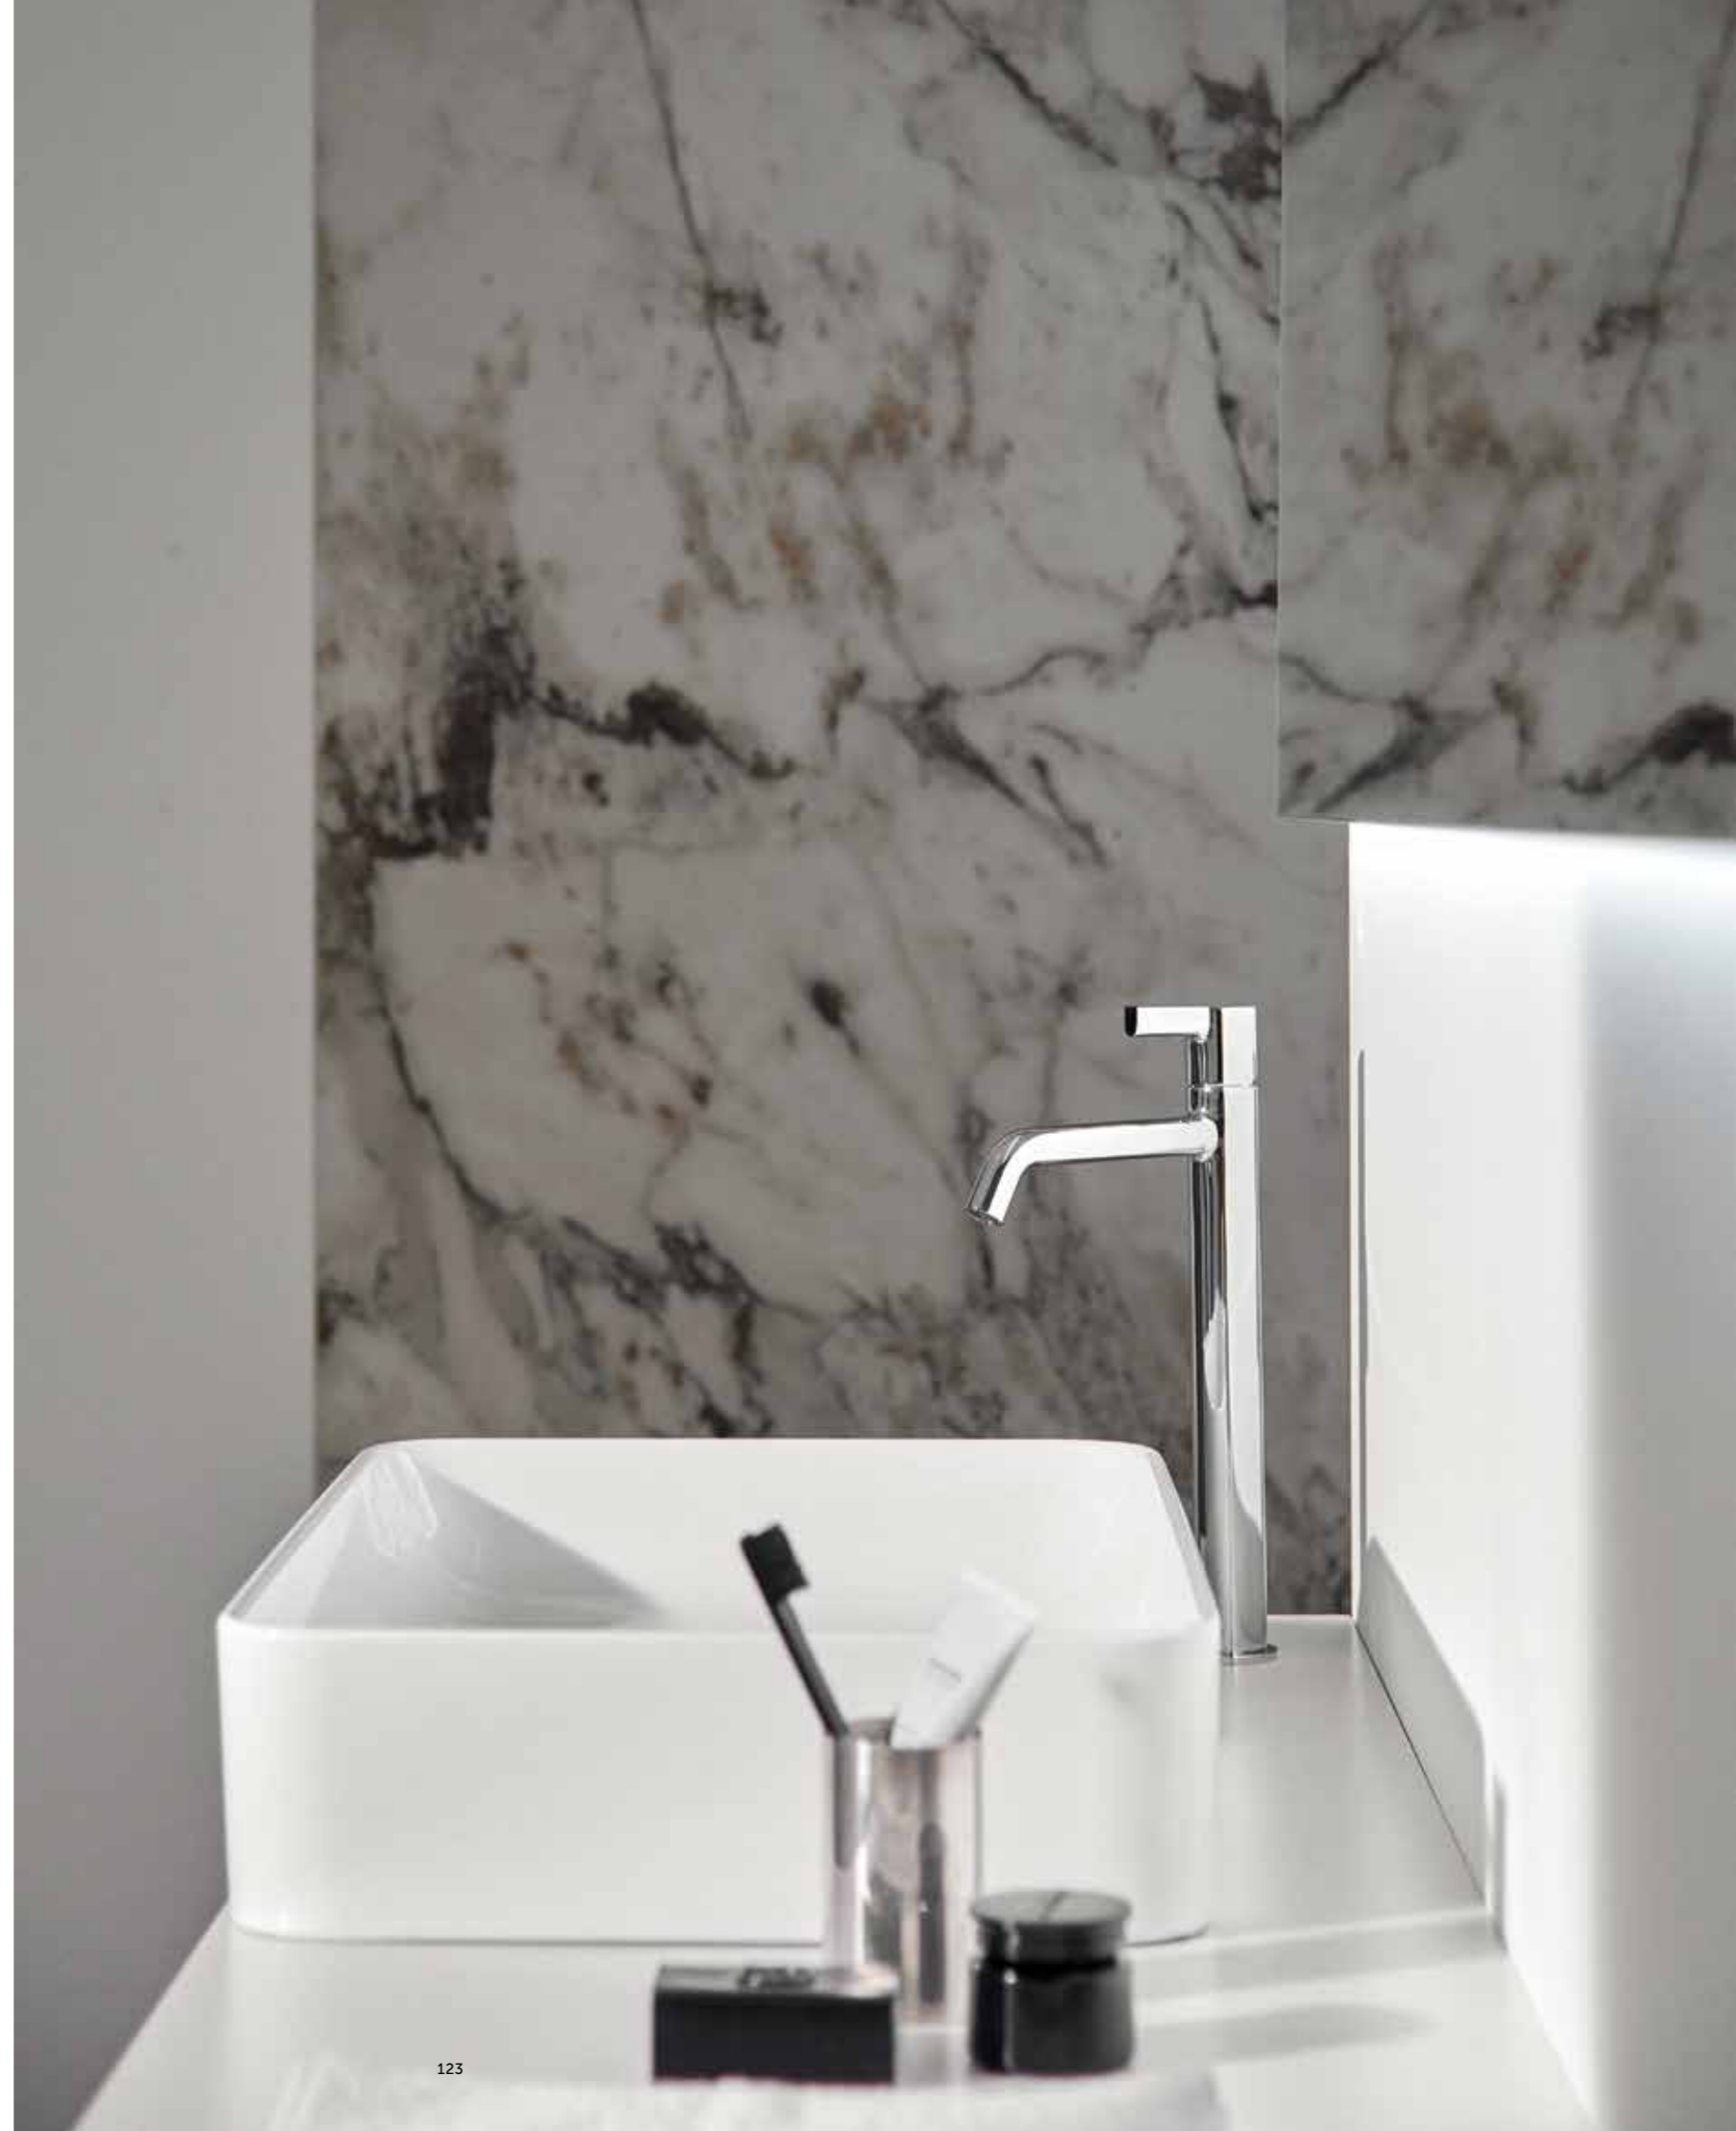

MUCH MORE THAN A CYLINDRICAL TAP. A SINGLE CAST PIECE INSPIRED BY BOTANICAL GRAFTS, JOY FUSES ELEGANCE AND STRENGTH INTO A MINIMAL, NEVER ORDINARY COLLECTION THAT KNOWS HOW TO SURPRISE IN ITS SIMPLICITY.