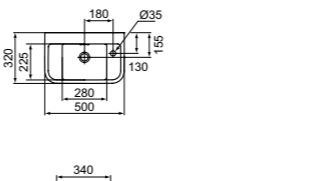

SLOTTED CLICKER BASIN WASTE

MODEL	CHROME	SILVER STORM	BRUSHED GOLD	MAGNETIC GREY
Clicker Waste	E1482AA*	E1482GN	E1482A2	E1482A5

- Slotted clicker waste
- Chrome not included in Atelier Terms