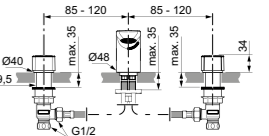

3-HOLE BASIN MIXER

MODEL	CHROME	SILVER STORM	BRUSHED GOLD	MAGNETIC GREY
With Pop-up Waste	BC759AA	BC759GN	BC759A2	BC759A5

· 3-hole dual control basin mixer
· 5 litres per minute
· Eco flow regulator fitted