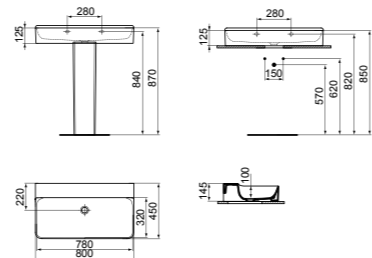

BASIN 80CM WITHOUT TAP HOLE

MODEL	FINISH	SKU
No Overflow, No tap hole	White Gloss	T379701
No Overflow, No tap hole, Grinded	White Gloss	T383101

· 80x45cm basin
· No overflow
· No tap hole

· Wall-mounted installation or with pedestal
· Grinded model for lay on installation
· For bottle trap and waste options see page 233