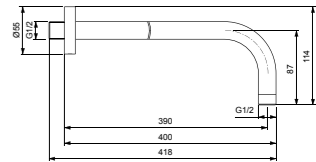

MODEL	CHROME	SILVER STORM	BRUSHED GOLD	MAGNETIC GREY
400 mm	B9445AA*	B9445GN	B9445A2	B9445A5

· 400mm wall connection
· For head shower

· Metal escutcheon
* Chrome version not included in Atelier Terms