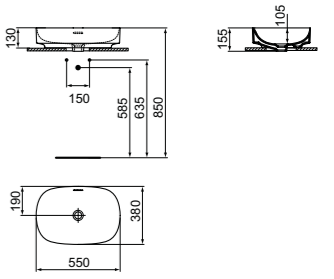

VESSEL 55CM WITHOUT TAP HOLE

MODEL	FINISH	SKU
No Overflow, No tap hole	White Gloss White Silk	T440201 T4402V1

- 55x38cm vessel basin
- No overflow
- No tap hole

- Features Diamatec technology
- For lay-on installation only
- For bottle trap and waste options see page 233