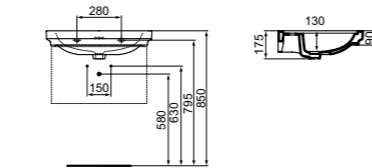

BASIN 70CM WITH 3 TAP HOLES

MODEL	FINISH	SKU
With Overflow, 3 tap holes	White Gloss	E222301

· 71.5x50cm basin
· 3 hole overflow
· 3 tap holes

· Wall-mounted installation or with pedestal
· For bottle trap and waste options see page 233

PEDESTAL FOR 60/70CM BASIN INSTALLATION

MODEL	FINISH	SKU
Pedestal for 60 and 70cm basins	White Gloss	E222401

· Pedestal for use with 60 and 70cm basins

VANITY BASIN 60CM WITH 1 TAP HOLE

MODEL	FINISH	SKU
With Overflow, 1 tap hole	White Gloss	E223801

· 66.5x54cm vanity basin
· 3 hole overflow
· With 1 tap hole

· For use with Conca 60cm vanity units see page 258 & 260
· For bottle trap and waste options see page 233

VANITY BASIN 60CM WITH 2 TAP HOLES

MODEL	FINISH	SKU
With Overflow, 2 tap holes	White Gloss	E223901

· 66.5x54cm vanity basin
· With 3 hole overflow
· With 2 tap holes

· For use with Conca 60cm vanity units see page 258 & 260
· For bottle trap and waste options see page 233

VANITY BASIN 60CM WITH 3 TAP HOLES

MODEL	FINISH	SKU
With Overflow, 3 tap holes	White Gloss	E224001

· 66.5x54cm vanity basin
· With slotted overflow
· With 3 tap holes

· For use with Conca 60cm vanity units see page 258 & 260
· For bottle trap and waste options see page 233