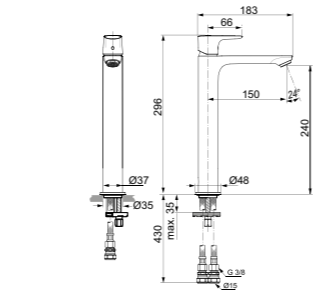

VESSEL MIXER

MODEL	CHROME	SILVER STORM	BRUSHED GOLD	MAGNETIC GREY
Without Pop-up Waste	A7049AA	A7049GN	A7049A2	A7049A5

· Single lever vessel mixer
· 5 litres per minute PCA
· Metal escutcheon
· Noise class 1
· EasyFix®