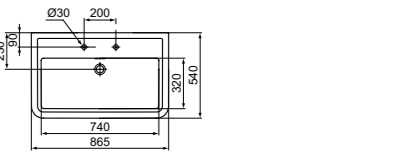

WASH STAND FOR 80CM VANITY BASIN

MODEL	FINISH	SKU
Wash stand 80 x 50cm	Silk Black	E2533XG

· Wash stand for use with 80cm Calla and Extra vanity basins