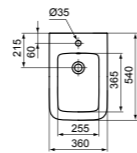

BLEND

CUBE SEAT AND COVER — STANDARD CLOSE

MODEL	FINISH	SKU
Cube seat and cover - soft-close	White Gloss White Silk	T392601 T3926V1
· Overwrap design	· Easy take-off system · Toggle fixations	

CUBE WALL-HUNG BIDET

MODEL	FINISH	SKU
Wall-hung bidet	White Gloss White Silk	T368701 T3687V1
· Wall-hung bidet · Hidden fixations (included) for easy & fast cleaning · 1 tap hole	· With overflow · Width 360 x Length 540 x Height 340mm	

CUBE BACK-TO-WALL BIDET

MODEL	FINISH	SKU
Back-to-wall bidet	White Gloss White Silk	T368901 T3689V1
· Hidden fixations (included) for easy and fast cleaning · Width 355 x Length 560 x Height 400mm