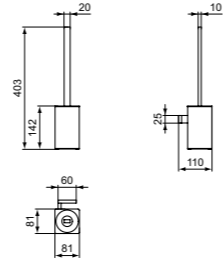

CONCA ACCESSORIES

TOILET BRUSH AND HOLDER, SQUARE

MODEL	CHROME	SILVER STORM	BRUSHED GOLD	MAGNETIC GREY
Toilet brush and holder	T4494AA	T4494GN	T4494A2	T4494A5