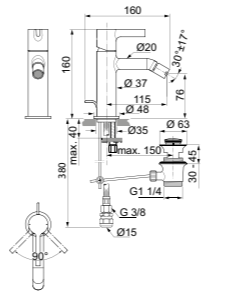

WALL-MOUNTED BASIN MIXER 180MM/220MM - KIT 2

MODEL	CHROME	SILVER STORM	BRUSHED GOLD	MAGNETIC GREY
180mm Spout	A7378AA	A7378GN	A7378A2	A7378A5
220mm Spout	A7379AA	A7379GN	A7379A2	A7379A5
Built-in kit	A1313NU			
· Wall-mounted single lever basin mixer · 180mm or 220mm spout · 5 litres per minute		· Eco flow regulator fitted · Requires built-in kit A1313NU (sold separately)		

WALL-MOUNTED BASIN MIXER 180MM/220MM - KIT2

MODEL	CHROME	SILVER STORM	BRUSHED GOLD	MAGNETIC GREY
180mm Spout	A7380AA	A7380GN	A7380A2	A7380A5
220mm Spout	A7381AA	A7381GN	A7381A2	A7381A5
Built-in kit	A1313NU			
· Wall-mounted single lever basin mixer · 180mm or 220mm spout · 5 litres per minute		· Eco flow regulator fitted. · Requires built in kit A1313NU (sold separately)		

BIDET MIXER

MODEL	CHROME	SILVER STORM	BRUSHED GOLD	MAGNETIC GREY
With Pop-up Waste	BC983AA	BC983GN	BC983A2	BC983A5
· Single lever bidet mixer · EasyFix®				

EXPOSED BATH & SHOWER MIXER

MODEL	CHROME	SILVER STORM	BRUSHED GOLD	MAGNETIC GREY
With Shower Set	BC787AA	BC787GN	BC787A2	BC787A5
· Exposed single lever bath and shower mixer · Shower set available for BC787 models · Shower set = metal stick handshower, IdealFlex shower hose and round metal shower holder				

WALL-MOUNTED SHOWER MIXER - KIT 2 EASYBOX

MODEL	CHROME	SILVER STORM	BRUSHED GOLD	MAGNETIC GREY
For Kit 1 A1000NU	A7382AA	A7382GN	A7382A2	A7382A5
· Wall-mounted single lever shower mixer · Requires built in kit A1000NU (sold separately, see page 252) and a suitable outlet				

WALL-MOUNTED BATH & SHOWER MIXER - KIT 2 EASYBOX