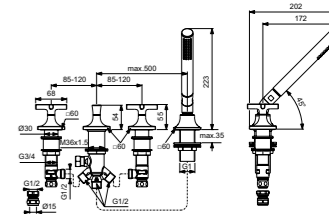

MODEL	CHROME	MAGNETIC GREY
Cross handles	BD166AA	BD166A5
- Metal handles - Automatic diverter	- Shower hose 1750mm - Metal stick hand shower