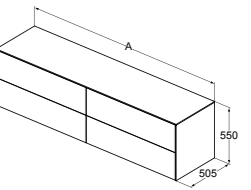

BASIN UNIT — 4 DRAWERS WITH WORKTOP — NO CUT

MODEL	SKU
240X50X55cm	T4338--
200X50X55cm	T4326--
160X50X55cm	T4325--

- 4 drawers
- Slim metal drawer system
- Push to open drawers, no handle required
- Soft-close function
- Inside cabinet in Matt Anthracite finish
- Optional LED internal lights available to order separately in relevant sizes
- Space saving basin trap to be ordered separately using code EE23033967

	A
T4338	2400
T4326	2000
T4325	1600