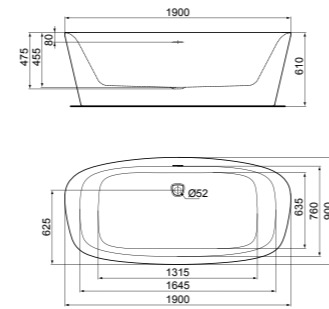

DEA FREE-STANDING BATHTUB 190X90CM

	MODEL	SKU
White Matt White Matt White/Black	E306801 K8722V1 K8722V3	
Coloured bath waste cover	LV238--	
- Dimensions : 190x90cm - Material : One piece acrylic - Weight : 55kg - Water capacity : 290lt	- Norm : EN 14516 - Includes clicker waste (trapezoid shape) and integrated slotted overflow