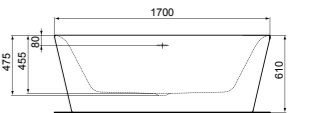

BATH FINISH CHART

	01	V1	V2	V3
	STANDARD WHITE	MATT WHITE	GLOSS WHITE INTERNAL GLOSS BLACK EXTERNAL	MATT WHITE INTERNAL MATT BLACK EXTERNAL
BATH COLOUR				
		SILVER STORM	BRUSHED GOLD	MAGNETIC GREY
COLOURED BATH WASTE COVER (to be ordered separately)		GN	A2	A5