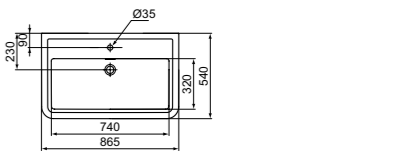

WASH STAND FOR 80CM VANITY BASIN

MODEL	FINISH	SKU
Wash stand 80 x 50cm	Silk Black	E2533XG

· Wash stand for use with 80cm Calla and Extra vanity basins