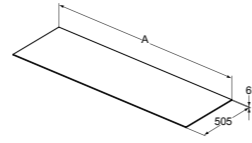

50.5CM	SKU	37CM	SKU
240X50.5cm	T4343--	240X37cm	T4350--
200X50.5cm	T4204--	200X37cm	T4349--
160X50.5cm	T4202--	160X37cm	T4348--
120X50.5cm	T3972--	120X37cm	T4347--
100X50.5cm	T3971--	100X37cm	T4346--
80X50.5cm	T3970--	80X37cm	T4345--
60X50.5cm	T3969--	60X37cm	T4344--

Cut position to be provided using bespoke template, see page 266 for cut options

	A
T4343	2400
T4204	2000
T4202	1600
T3972	1200
T3971	1000
T3970	800
T3969	600