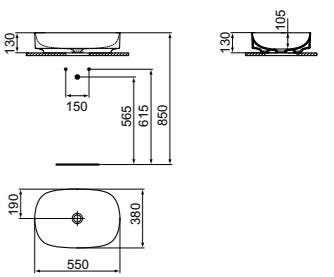

VESSEL 55CM WITHOUT TAP HOLE

MODEL	FINISH	SKU
No Overflow, No tap hole	White Gloss White Silk	T440201 T4402V1

- 55x38cm vessel basin
- No overflow
- No tap hole

- Features Diamatec technology
- For lay-on installation only
- For bottle trap and waste options see page 233