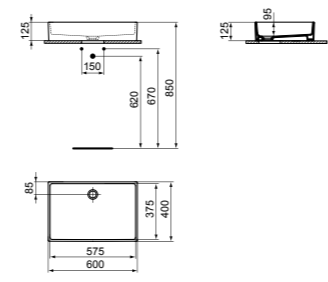

MODEL	FINISH	SKU
With Overflow, 1 tap hole	White Gloss White Silk	T374101 T3741V1

· 50x40cm vessel
· With slotted overflow
· With 1 tap hole

· For lay-on installation only
· Glazed on all 4 sides
· For bottle trap and waste options see page 233

VESSEL 60X40CM WITHOUT TAP HOLE

MODEL	FINISH	SKU
No Overflow, No tap hole	White Gloss White Silk	T374001 T3740V1

· 60x40cm vessel
· No overflow
· No tap hole

HAND WASH BASIN 45X35CM WITH 1 TAP HOLE

MODEL	FINISH	SKU
With Overflow, 1 tap hole	White Gloss White Silk	T373201 T3732V1
With Overflow, 1 tap hole, Grinded	White Gloss White Silk	T391701 T3917V1

· 45x35cm hand wash basin
· With slotted overflow
· With 1 tap hole

· Grinded model for lay on installation
· For bottle trap and waste options see page 233

HAND WASH BASIN 45X35CM WITHOUT TAP HOLE

MODEL	FINISH	SKU
With Overflow, No tap hole	White Gloss	T391601
With Overflow, No tap hole, Grinded	White Gloss	T391801

· 45x35cm hand wash basin
· With slotted overflow
· No tap hole

· Grinded model for lay on installation
· For bottle trap and waste options see page 233

HAND WASH BASIN 45X25CM LEFT HANDED WITH 1 TAP HOLE

MODEL	FINISH	SKU
With Overflow, 1 tap hole	White Gloss White Silk	T373301 T3733V1
With Overflow, 1 tap hole, Grinded	White Gloss White Silk	T392001 T3920V1

· 45x25cm hand wash basin
· Left Handed
· With slotted overflow
· With 1 tap hole

· Grinded model for lay on installation
· For bottle trap and waste options see page 233