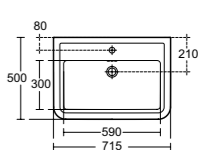

TIPO Z

BASIN 74CM WITH 1 TAP HOLE

MODEL	FINISH	SKU
With Overflow, 1 tap hole	White Gloss White Silk	T442501 T4425V1

- 74x47cm one piece basin
- Slotted overflow
- 1 tap hole
- For waste options see page 233

BASIN 74CM WITH 1 TAP HOLE

MODEL	FINISH	SKU
With Overflow, 1 tap hole	Black Gloss Black Matt	T4425V2 T4425V3

- 74x47cm one piece basin
- Slotted overflow
- 1 tap hole
- For waste options see page 233

BASIN 74CM WITH 3 TAP HOLES

MODEL	FINISH	SKU
With Overflow, 3 tap holes	White Gloss White Silk	T442601 T4426V1

- 74x47cm one piece basin
- Slotted overflow
- 3 tap holes
- For waste options see page 233

BASIN 74CM WITH 3 TAP HOLES

MODEL	FINISH	SKU
With Overflow, 3 tap holes	Black Gloss Black Matt	T4426V2 T4426V3

- 74x47cm one piece basin
- Slotted overflow
- 3 tap holes
- For waste options see page 233

CALLA

BASIN 60CM WITH 1 TAP HOLE

MODEL	FINISH	SKU
With Overflow, 1 tap hole	White Gloss	E221601

- 61.5x50cm basin
- 3 hole overflow
- 1 tap hole

- Wall-mounted installation or with pedestal
- For bottle trap and waste options see page 233

BASIN 60CM WITH 2 TAP HOLES

MODEL	FINISH	SKU
With Overflow, 2 tap holes	White Gloss	E221701

- 61.5x50cm basin
- 3 hole overflow
- 2 tap holes

BASIN 60CM WITH 3 TAP HOLES

MODEL	FINISH	SKU
With Overflow, 2 tap holes	White Gloss	E221801

- 61.5x50cm basin
- 3 hole overflow
- 3 tap holes

BASIN 70CM WITH 1 TAP HOLE

MODEL	FINISH	SKU
With Overflow, 1 tap hole	White Gloss	E221901

- 71.5x50cm basin
- 3 hole overflow

- 1 tap hole
- Wall-mounted installation or with pedestal
- For bottle trap and waste options see page 233

BASIN 70CM WITH 2 TAP HOLES

MODEL	FINISH	SKU
With Overflow, 2 tap holes	White Gloss	E222201

- 71.5x50cm basin
- 3 hole overflow
- 2 tap holes

- Wall-mounted installation or with pedestal
- For bottle trap and waste options see page 233