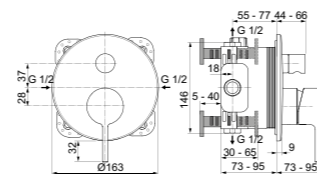

MODEL	CHROME	SILVER STORM	BRUSHED GOLD	MAGNETIC GREY
For Kit 1 A1000NU	A7383AA	A7383GN	A7383A2	A7383A5
· Wall-mounted single lever bath and shower mixer · With additional back-flow prevention on second outlet for A7384AA · Requires built in kit A1000NU (sold separately, see page 252) and a suitable outlet