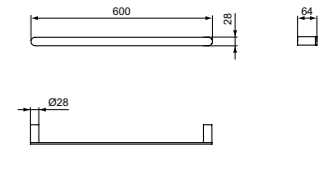

60CM TOWEL RAIL, ROUND

MODEL	CHROME	SILVER STORM	BRUSHED GOLD	MAGNETIC GREY
60cm towel rail	T4499AA	T4499GN	T4499A2	T4499A5

60CM DOUBLE TOWEL RAIL, ROUND

MODEL	CHROME	SILVER STORM	BRUSHED GOLD	MAGNETIC GREY
60cm double towel rail	T4501AA	T4501GN	T4501A2	T4501A5