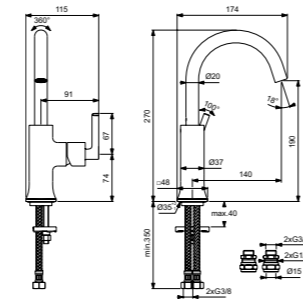

SINGLE LEVER MINI HIGH SPOUT BASIN MIXER

MODEL	CHROME	MAGNETIC GREY
Without Waste	BD173AA	BD173A5
- Firmaflow® ceramic cartridge - Water saving aerator – 5 l/min	- EasyFix® - Tubular spout with 120° swivel limit