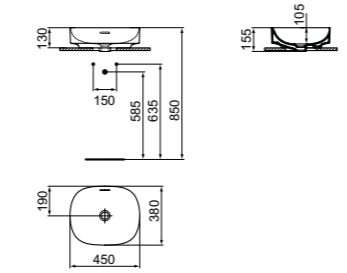

BASIN 75CM WITH 3 TAP HOLES

MODEL	FINISH	SKU
No Overflow, 3 tap holes	White Gloss	T439701
No Overflow, 3 tap holes, Grinded	White Gloss	T499201

- 75x50cm basin
- No overflow
- 3 tap holes
- Features Diamatec technology

- Wall-mounted installation
- Grinded model for lay on installation
- For bottle trap and waste options see page 233

BASIN 75CM WITHOUT TAP HOLE

MODEL	FINISH	SKU
No Overflow, No tap hole	White Gloss	T439801
No Overflow, No tap hole, Grinded	White Gloss	T499301

- 75x50cm basin
- No overflow
- No tap hole
- Features Diamatec technology

- Wall-mounted installation
- Grinded model for lay on installation
- For bottle trap and waste options see page 233

VESSEL 45CM WITHOUT TAP HOLE

MODEL	FINISH	SKU
With Overflow, No tap hole	White Gloss White Silk	T439901 T4399V1

- 40x38cm vessel basin
- Slotted overflow
- No tap hole

- Features Diamatec technology
- For lay-on installation only
- For bottle trap and waste options see page 233

VESSEL 45CM WITHOUT TAP HOLE

MODEL	FINISH	SKU
No Overflow, No tap hole	White Gloss White Silk	T440001 T4400V1

- 40x38cm vessel basin
- No overflow
- No tap hole

- Features Diamatec technology
- For lay-on installation only
- For bottle trap and waste options see page 233