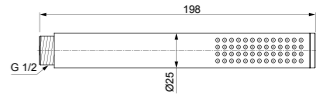

SHOWER ACCESSORIES

STICK HANDSHOWER

MODEL	CHROME	SILVER STORM	BRUSHED GOLD	MAGNETIC GREY
Handshower	BC774AA*	BC774GN	BC774A2	BC774A5

· Metal 1-function handsower
* Chrome version not included in Atelier Terms