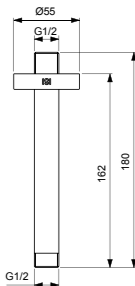

CEILING CONNECTION 150MM

MODEL	CHROME	SILVER STORM	BRUSHED GOLD	MAGNETIC GREY
150 mm	B9446AA*	B9446GN	B9446A2	B9446A5

· 150mm ceiling connection
· For head shower

· Metal escutcheon
* Chrome version not included in Atelier Terms