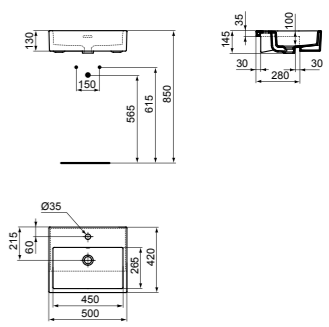

SEMI COUNTERTOP BASIN 50CM WITHOUT TAP HOLE

MODEL	FINISH	SKU
With Overflow, No tap hole	White Gloss	T427801

· 50cm semicountertop basin
· With slotted overflow

· No tap hole
· For bottle trap and waste options see page 233