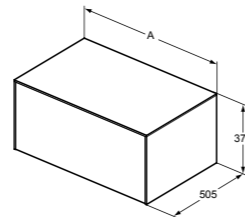

BASIN UNIT – 1 DRAWER WITH WORKTOP – NO CUT

MODEL	SKU
120X50X37cm	T4314--
100X50X37cm	T4313--
80X50X37cm	T4312--
60X50X37cm	T4311--

- 1 drawer
- Slim metal drawer system
- Push to open drawer, no handle required

	A
T4314	1200
T4313	1000
T4312	800
T4311	600