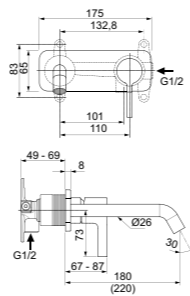

WALL-MOUNTED BASIN MIXER 180MM/220MM - KIT 2

MODEL	CHROME	SILVER STORM	BRUSHED GOLD	MAGNETIC GREY
180mm Spout	A7378AA	A7378GN	A7378A2	A7378A5
220mm Spout	A7379AA	A7379GN	A7379A2	A7379A5
Built-in kit	A1313NU			
· Wall-mounted single lever basin mixer · 180mm or 220mm spout · 5 litres per minute		· Eco flow regulator fitted · Requires built-in kit A1313NU (sold separately)		

WALL-MOUNTED BASIN MIXER 180MM/220MM - KIT2

MODEL	CHROME	SILVER STORM	BRUSHED GOLD	MAGNETIC GREY
180mm Spout	A7380AA	A7380GN	A7380A2	A7380A5
220mm Spout	A7381AA	A7381GN	A7381A2	A7381A5
Built-in kit	A1313NU			
· Wall-mounted single lever basin mixer · 180mm or 220mm spout · 5 litres per minute		· Eco flow regulator fitted. · Requires built in kit A1313NU (sold separately)		

BIDET MIXER

MODEL	CHROME	SILVER STORM	BRUSHED GOLD	MAGNETIC GREY
With Pop-up Waste	BC983AA	BC983GN	BC983A2	BC983A5
· Single lever bidet mixer · EasyFix®				

EXPOSED BATH & SHOWER MIXER

MODEL	CHROME	SILVER STORM	BRUSHED GOLD	MAGNETIC GREY
With Shower Set	BC787AA	BC787GN	BC787A2	BC787A5
· Exposed single lever bath and shower mixer · Shower set available for BC787 models · Shower set = metal stick handshower, IdealFlex shower hose and round metal shower holder				

WALL-MOUNTED SHOWER MIXER - KIT 2 EASYBOX

MODEL	CHROME	SILVER STORM	BRUSHED GOLD	MAGNETIC GREY
For Kit 1 A1000NU	A7382AA	A7382GN	A7382A2	A7382A5
· Wall-mounted single lever shower mixer · Requires built in kit A1000NU (sold separately, see page 252) and a suitable outlet				

WALL-MOUNTED BATH & SHOWER MIXER - KIT 2 EASYBOX