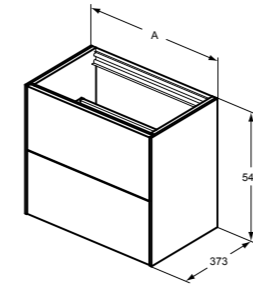

BASIN UNIT — 2 DRAWERS WITHOUT WORKTOP

MODEL	SKU
120X37X55cm	T3951--
100X37X55cm	T4353--
80X37X55cm	T4352--
60X37X55cm	T4354--

- 2 drawers
- Slim metal drawer system
- Push to open drawers, no handle required
- Soft-close function
- Inside cabinet in Matt Anthracite finish
- Optional LED internal lights available to order separately in relevant sizes
- Space saving basin trap to be ordered separately using code EE23033967

	A
T3951	1200
T4353	1000
T4352	800
T4354	600