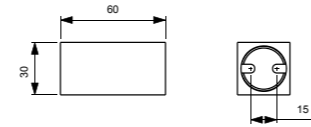

ROUND WALL BRACKET

	MODEL	CHROME	SILVER STORM	BRUSHED GOLD	MAGNETIC GREY
Wall bracket	BC806AA*	BC806GN	BC806A2	BC806A5	
- Metal Wall Bracket - Round design	- With plastic insert - * Chrome version not included in Atelier Terms				

SQUARE WALL BRACKET 1/2" CONNECTION

	MODEL	CHROME	SILVER STORM	BRUSHED GOLD	MAGNETIC GREY
Wall bracket with connection	BC771AA*	BC771GN	BC771A2	BC771A5	
- Wall bracket with integrated wall elbow - Square design	- With plastic insert - With back-flow prevention - * Chrome version not included in Atelier Terms				

ROUND WALL BRACKET 1/2" CONNECTION

	MODEL	CHROME	SILVER STORM	BRUSHED GOLD	MAGNETIC GREY
Wall bracket with connection	BC807AA*	BC807GN	BC807A2	BC807A3	
- Metal Wall Bracket with integrated wall elbow	- Round design - With plastic insert - With back-flow prevention - * Chrome version not included in Atelier Terms				

SQUARE WALL ELBOW 1/2" CONNECTION

	MODEL	CHROME	SILVER STORM	BRUSHED GOLD	MAGNETIC GREY
Wall elbow	BC772AA*	BC772GN	BC772A2	BC772A5	
- Metal wall elbow - Square design - With plastic insert	- With back-flow prevention - * Chrome version not included in Atelier Terms				

ROUND WALL ELBOW 1/2" CONNECTION

	MODEL	CHROME	SILVER STORM	BRUSHED GOLD	MAGNETIC GREY
Wall elbow	BC808AA*	BC808GN	BC808A2	BC808A5	
- Metal Wall Elbow - Round design	- With back-flow prevention - * Chrome version not included in Atelier Terms