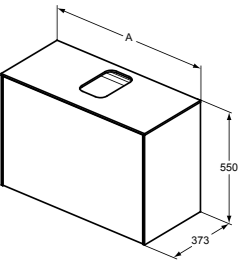

CONCA FURNITURE

BASIN UNIT – 1 DRAWER WITH WORKTOP – CENTRAL CUT

MODEL	SKU
120X37X55cm	T3937--
100X37X55cm	T3936--
80X37X55cm	T3935--
60X37X55cm	T3934--

	A
T3937	1200
T3936	1000
T3935	800
T3934	600

BASIN UNIT – 1 DRAWER WITH WORKTOP – BESPOKE CUT

MODEL	SKU
120X37X55cm	T3938--

- 1 drawer
- Slim metal drawer system
- Push to open drawer, no handle required
- Soft-close function