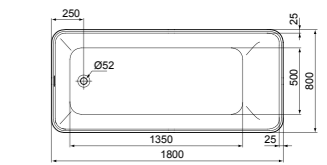

CONCA ACCESSORIES

TOWEL RING, ROUND

MODEL	CHROME	SILVER STORM	BRUSHED GOLD	MAGNETIC GREY
Towel ring	T4503AA	T4503GN	T4503A2	T4503A5

TUMBLER, ROUND

MODEL	CHROME	SILVER STORM	BRUSHED GOLD	MAGNETIC GREY
Tumbler	T4505AA	T4505GN	T4505A2	T4505A5

ROBE HOOK, ROUND

MODEL	CHROME	SILVER STORM	BRUSHED GOLD	MAGNETIC GREY
Robe hook	T4507AA	T4507GN	T4507A2	T4507A5

SOAP DISH, ROUND

MODEL	CHROME	SILVER STORM	BRUSHED GOLD	MAGNETIC GREY
Soap dish	T4509AA	T4509GN	T4509A2	T4509A5

BATHTUBS

AROUND FREE-STANDING BATHTUB 180X85CM

MODEL	SKU
White	K871501
Matt White	K8715V1
Gloss White/Black	K8715V2

· Dimensions : 180x85cm
· Material : One piece acrylic
· Weight : 51kg

· Water capacity : 230lt
· Norm : EN 14516
· Includes chrome clicker waste and integrated slotted overflow

CONCA FREE-STANDING BATHTUB 180X80CM SOLID SURFACE

MODEL	SKU
Matt White	K8830EN

· Dimensions : 180x80cm
· Material : Solid Surface
· One piece bath
· Weight : 175kg
· Installation requirement: Ensure the flooring can withstand a minimum weight of 605KG

· Water Capacity : 430lt
· Norm : EN 14516
· Includes chrome clicker waste and integrated slotted overflow
· Matt White Solid Surface waste cover included

DEA FREE-STANDING DOUBLE ENDED BATHTUB 170X75CM

MODEL	SKU
White	E306601
Matt White	K8720V1
Matt White/Black	K8720V3
Coloured bath waste cover	LV238--

· Dimensions : 170x75cm
· Material : One piece acrylic
· Weight : 45kg
· Water capacity : 185lt

· Norm : EN 14516
· Includes clicker waste (trapezoid shape) and integrated slotted overflow

BATH FINISH CHART

	01	V1	V2	V3
	STANDARD WHITE	MATT WHITE	GLOSS WHITE INTERNAL GLOSS BLACK EXTERNAL	MATT WHITE INTERNAL MATT BLACK EXTERNAL
BATH COLOUR				
		SILVER STORM	BRUSHED GOLD	MAGNETIC GREY
COLOURED BATH WASTE COVER (to be ordered separately)		GN	A2	A5