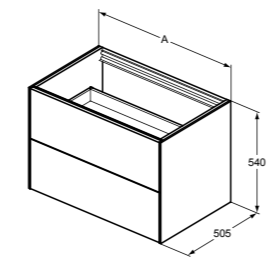

BASIN UNIT – 2 DRAWERS WITHOUT WORKTOP

MODEL	SKU
120X50X55cm	T3945--
100X50X55cm	T4357--
80X50X55cm	T4356--
60X50X55cm	T4355--

- 2 drawers
- Slim metal drawer system
- Push to open drawers, no handle required
- Soft-close function
- Inside cabinet in Matt Anthracite finish
- Optional LED internal lights available to order separately in relevant sizes
- Space saving basin trap to be ordered separately using code EE23033967

	A
T3945	1200
T4357	1000
T4356	800
T4355	600