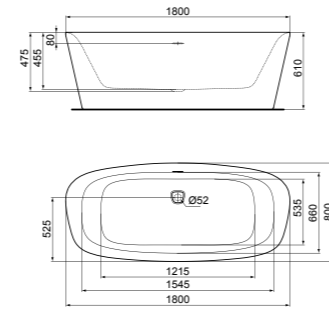

BATHTUBS

DEA FREE-STANDING BATHTUB 180X80CM

	MODEL	SKU
White Matt White Matt White/Black	E306701 K8721V1 K8721V3	
Coloured bath waste cover	LV238--	
- Dimensions : 180x80cm - Material : One piece acrylic - Weight : 50kg - Water capacity : 220lt	- Norm : EN 14516 - Includes clicker waste (trapezoid shape) and integrated slotted overflow