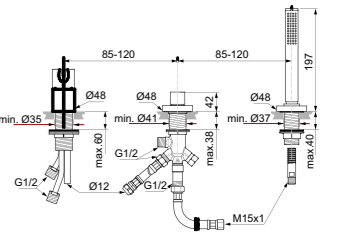

3-HOLE BATH & SHOWER MIXER WITHOUT SPOUT

MODEL	CHROME	SILVER STORM	BRUSHED GOLD	MAGNETIC GREY
With hand-spray	BC788AA	BC788GN	BC788A2	BC788A5
· 3-hole single lever bath and shower mixer · No spout		· with pullout hand-spray · Requires bath filler (sold separately)