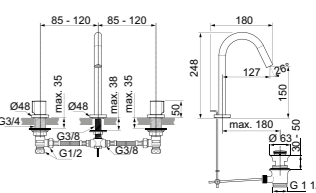

EXPOSED BATH & SHOWER MIXER

MODEL	CHROME	SILVER STORM	BRUSHED GOLD	MAGNETIC GREY
With Shower Set	BC763AA	BC763GN	BC763A2	BC763A5

- Exposed single lever bath and shower mixer
- Shower set available for BC763 models
- Shower set = metal stick handshower, IdealFlex shower hose and square metal shower holder

2-HOLE BATH FILLER

MODEL	CHROME	SILVER STORM	BRUSHED GOLD	MAGNETIC GREY
Without Shower Set	BC767AA	BC767GN	BC767A2	BC767A5

- Single lever 2-hole bath filler

2-HOLE BATH & SHOWER MIXER

MODEL	CHROME	SILVER STORM	BRUSHED GOLD	MAGNETIC GREY
With Shower Set	BC768AA	BC768GN	BC768A2	BC768A5

- Single lever 2-hole bath and shower mixer with shower set
- Shower set = metal stick handshower, IdealFlex shower hose and square metal shower holder

WALL-MOUNTED BATH & SHOWER MIXER - KIT 2 EASYBOX

MODEL	CHROME	SILVER STORM	BRUSHED GOLD	MAGNETIC GREY
For Kit 1 A1000NU	A7374AA	A7374GN	A7374A2	A7374A5

- Wall-mounted single lever bath and shower mixer
- With additional back-flow prevention on second outlet for A7375AA
- Requires built-in kit A1000NU (sold separately, see page 252) and a suitable outlet
- Automatic pull-diverter

WALL-MOUNTED SHOWER MIXER - KIT 2

MODEL	CHROME	SILVER STORM	BRUSHED GOLD	MAGNETIC GREY
For Kit 1 A1000NU	A7373AA	A7373GN	A7373A2	A7373A5

- Wall-mounted single lever shower mixer
- Requires built-in kit 1 A1000NU (sold separately, see page 252)

WALL-MOUNTED SPOUT 180 MM

MODEL	CHROME	SILVER STORM	BRUSHED GOLD	MAGNETIC GREY
180mm Spout	BC769AA	BC769GN	BC769A2	BC769A5

- Wall-mounted bath spout with 180mm projection

BASIN MIXER

MODEL	CHROME	SILVER STORM	BRUSHED GOLD	MAGNETIC GREY
With Click Waste	BC799AA	BC799GN	BC799A2	BC799A5
Without Waste	BC800AA	BC800GN	BC800A2	BC800A5

- Single lever basin mixer
- Clicker waste available on BC799 models
- EasyFix®