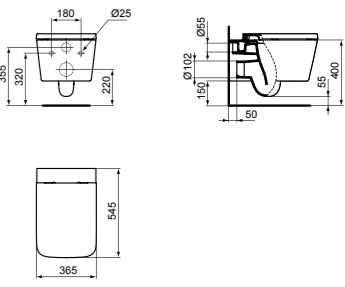

CUBE WALL-HUNG BOWL WITH AQUABLADE®

MODEL	FINISH	SKU
Wall-hung bowl with Aquablade®	White Gloss White Silk	T368601 T3686V1

- Wall-hung bowl
- Features AquaBlade® flush technology
- Width 355 x Length 540 x Height 340mm

- Top-Fix hidden fixations (included) allows for an easy and fast one-person installation
- Hidden fixations (included) for easy and fast cleaning
- To be installed with dedicated overwrap seat (sold separately)