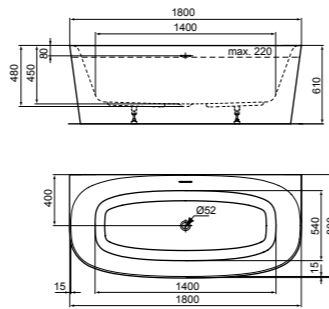

DEA WALL DOUBLE ENDED BATHTUB 180X80CM

	MODEL	SKU
White Matt White Matt White / Black	T994001 T9940V1 T9940V3	
- Dimensions : 180x80cm - Material : One piece acrylic - Wall installation only - Weight : 66kg	- Water Capacity : 220lt - Norm : EN 14516 - Includes chrome clicker waste and integrated slotted overflow