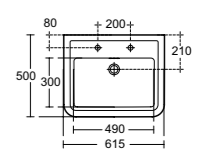

TIPO Z

BASIN 74CM WITH 1 TAP HOLE

MODEL	FINISH	SKU
With Overflow, 1 tap hole	White Gloss White Silk	T442501 T4425V1

- 74x47cm one piece basin
- Slotted overflow
- 1 tap hole
- For waste options see page 233

BASIN 74CM WITH 1 TAP HOLE

MODEL	FINISH	SKU
With Overflow, 1 tap hole	Black Gloss Black Matt	T4425V2 T4425V3

- 74x47cm one piece basin
- Slotted overflow
- 1 tap hole
- For waste options see page 233

BASIN 74CM WITH 3 TAP HOLES

MODEL	FINISH	SKU
With Overflow, 3 tap holes	White Gloss White Silk	T442601 T4426V1

- 74x47cm one piece basin
- Slotted overflow
- 3 tap holes
- For waste options see page 233

BASIN 74CM WITH 3 TAP HOLES

MODEL	FINISH	SKU
With Overflow, 3 tap holes	Black Gloss Black Matt	T4426V2 T4426V3

- 74x47cm one piece basin
- Slotted overflow
- 3 tap holes
- For waste options see page 233

CALLA

BASIN 60CM WITH 1 TAP HOLE

MODEL	FINISH	SKU
With Overflow, 1 tap hole	White Gloss	E221601

- 61.5x50cm basin
- 3 hole overflow
- 1 tap hole

- Wall-mounted installation or with pedestal
- For bottle trap and waste options see page 233

BASIN 60CM WITH 2 TAP HOLES

MODEL	FINISH	SKU
With Overflow, 2 tap holes	White Gloss	E221701

- 61.5x50cm basin
- 3 hole overflow
- 2 tap holes

BASIN 60CM WITH 3 TAP HOLES

MODEL	FINISH	SKU
With Overflow, 2 tap holes	White Gloss	E221801

- 61.5x50cm basin
- 3 hole overflow
- 3 tap holes

BASIN 70CM WITH 1 TAP HOLE

MODEL	FINISH	SKU
With Overflow, 1 tap hole	White Gloss	E221901

- 71.5x50cm basin
- 3 hole overflow

- 1 tap hole
- Wall-mounted installation or with pedestal
- For bottle trap and waste options see page 233

BASIN 70CM WITH 2 TAP HOLES

MODEL	FINISH	SKU
With Overflow, 2 tap holes	White Gloss	E222201

- 71.5x50cm basin
- 3 hole overflow
- 2 tap holes

- Wall-mounted installation or with pedestal
- For bottle trap and waste options see page 233