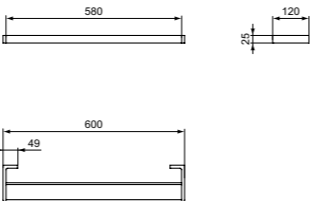

60CM TOWEL RAIL, SQUARE

MODEL	CHROME	SILVER STORM	BRUSHED GOLD	MAGNETIC GREY
60cm towel rail	T4498AA	T4498GN	T4498A2	T4498A5

60CM DOUBLE TOWEL RAIL, SQUARE

MODEL	CHROME	SILVER STORM	BRUSHED GOLD	MAGNETIC GREY
60cm double towel rail	T4500AA	T4500GN	T4500A2	T4500A5