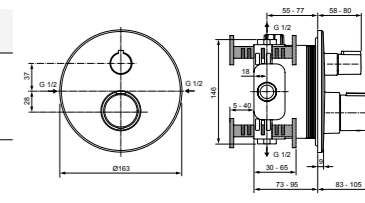

BUILT-IN / EXPOSED THERMOSTATS

ROUND WALL-MOUNTED THERMOSTAT - KIT 2

MODEL	CHROME	SILVER STORM	BRUSHED GOLD	MAGNETIC GREY
Shower mixer	A5813AA	A5813GN	A5813A2	A5813A5
Bath shower mixer	A5814AA	A5814GN	A5814A2	A5814A5

· Wall-mounted thermostatic shower mixer
· Wall-mounted thermostatic bath and shower mixer
· Requires built-in kit A1000NU (sold separately, see page 252) and a suitable outlet