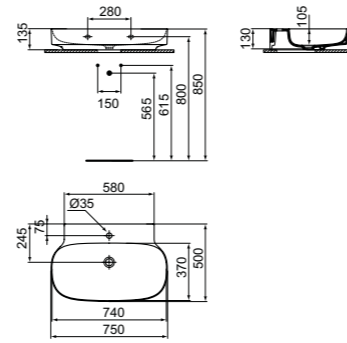

BASIN 75CM WITH 3 TAP HOLES

MODEL	FINISH	SKU
No Overflow, 3 tap holes	White Gloss	T439701
No Overflow, 3 tap holes, Grinded	White Gloss	T499201

- 75x50cm basin
- No overflow
- 3 tap holes
- Features Diamatec technology

- Wall-mounted installation
- Grinded model for lay on installation
- For bottle trap and waste options see page 233

BASIN 75CM WITHOUT TAP HOLE

MODEL	FINISH	SKU
No Overflow, No tap hole	White Gloss	T439801
No Overflow, No tap hole, Grinded	White Gloss	T499301

- 75x50cm basin
- No overflow
- No tap hole
- Features Diamatec technology

- Wall-mounted installation
- Grinded model for lay on installation
- For bottle trap and waste options see page 233

VESSEL 45CM WITHOUT TAP HOLE

MODEL	FINISH	SKU
With Overflow, No tap hole	White Gloss White Silk	T439901 T4399V1

- 40x38cm vessel basin
- Slotted overflow
- No tap hole

- Features Diamatec technology
- For lay-on installation only
- For bottle trap and waste options see page 233

VESSEL 45CM WITHOUT TAP HOLE

MODEL	FINISH	SKU
No Overflow, No tap hole	White Gloss White Silk	T440001 T4400V1

- 40x38cm vessel basin
- No overflow
- No tap hole

- Features Diamatec technology
- For lay-on installation only
- For bottle trap and waste options see page 233