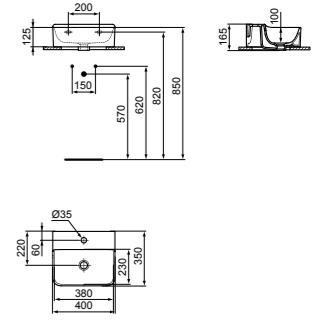

HAND WASH BASIN 40X35CM WITHOUT TAP HOLE

MODEL	FINISH	SKU
No Overflow, No tap hole	White Gloss	T387501
No Overflow, No tap hole, Grinded	White Gloss	T387901

- 40x35cm hand wash basin
- No overflow
- No tap hole
- Wall-mounted installation
- Grinded model for lay on installation
- For bottle trap and waste options see page 233