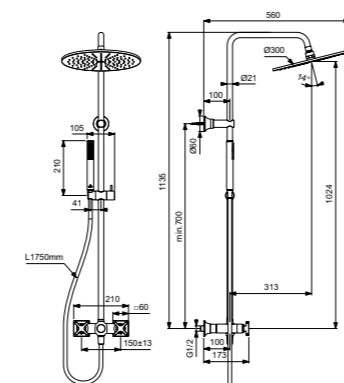

DUAL CONTROL EXPOSED MANUAL SHOWER SYSTEM

MODEL	CHROME	MAGNETIC GREY
Cross handles Lever handles	BD158AA BD159AA	BD158A5 BD159A5
· Ceramic cartridges · Metal shower head 300mm · Metal handles · Water saving – 12 l/min	· Shower hose 1750mm · Metal escutcheons · Stick hand shower 8 l/min