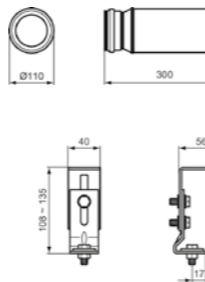

OTHER ACCESSORIES

MODEL	SKU
Prosys horizontal outlet WC connection pipe	R019967
Prosys corner installation kit***	R018567