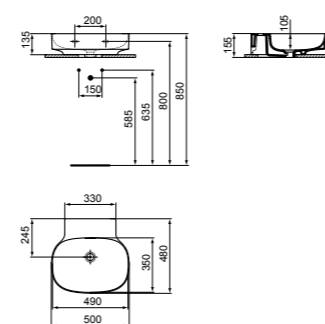

BASIN 50CM WITH 1 TAP HOLE

MODEL	FINISH	SKU
With Overflow, 1 tap hole	White Gloss White Silk	T475301 T4753V1
With Overflow, 1 tap hole, Grinded	White Gloss White Silk	T498101 T4981V1

- 50x50cm basin
- Slotted overflow
- 1 tap hole
- Features Diamatec technology

BASIN 50CM WITH 1 TAP HOLE

MODEL	FINISH	SKU
No Overflow, 1 tap hole	White Gloss White Silk	T439001 T4390V1
No Overflow, 1 tap hole, Grinded	White Gloss White Silk	T498501 T4985V1

- 50x50cm basin
- No overflow
- 1 tap hole
- Features Diamatec technology

BASIN 50CM WITH 3 TAP HOLES

MODEL	FINISH	SKU
No Overflow, 3 tap holes	White Gloss	T439101
No Overflow, 3 tap holes, Grinded	White Gloss	T498601

- 50x50cm basin
- No overflow
- 3 tap holes
- Features Diamatec technology

BASIN 50CM WITHOUT TAP HOLE

MODEL	FINISH	SKU
With Overflow, No tap hole	White Gloss	T475401
With Overflow, No tap hole, Grinded	White Gloss	T498201

- 50x50cm basin
- Slotted overflow
- No tap hole
- Features Diamatec technology

BASIN 50CM WITHOUT TAP HOLE

MODEL	FINISH	SKU
No Overflow, No tap hole	White Gloss	T439201
No Overflow, No tap hole, Grinded	White Gloss	T498701

- 50x50cm basin
- No overflow
- No tap hole
- Features Diamatec technology

BASIN 60CM WITH 1 TAP HOLE

MODEL	FINISH	SKU
With Overflow, 1 tap hole	White Gloss White Silk	T475501 T4755V1
With Overflow, 1 tap hole, Grinded	White Gloss White Silk	T498301 T4983V1

- 60x50cm basin
- Slotted overflow
- 1 tap hole
- Features Diamatec technology

- Wall-mounted installation
- Grinded model for lay on installation
- For bottle trap and waste options see page 233

BASIN 60CM WITH 1 TAP HOLE

MODEL	FINISH	SKU
No Overflow, 1 tap hole	White Gloss White Silk	T439301 T4393V1
No Overflow, 1 tap hole, Grinded	White Gloss White Silk	T498801 T4988V1

- 60x50cm basin
- No overflow
- 1 tap hole
- Features Diamatec technology