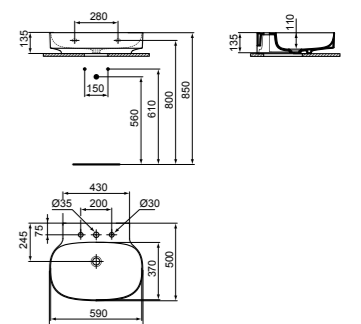

BASIN 60CM WITH 3 TAP HOLES

MODEL	FINISH	SKU
No Overflow, 3 tap holes	White Gloss	T439401
No Overflow, 3 tap holes, Grinded	White Gloss	T498901

- 60x50cm basin
- No overflow
- 3 tap holes
- Features Diamatec technology

- Wall-mounted installation
- Grinded model for lay on installation
- For bottle trap and waste options see page 233