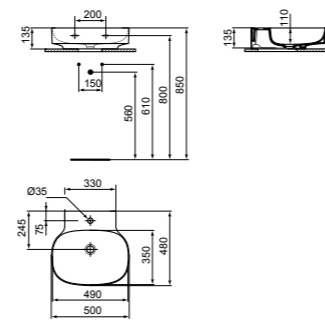

BASIN 50CM WITH 3 TAP HOLES

MODEL	FINISH	SKU
No Overflow, 3 tap holes	White Gloss	T439101
No Overflow, 3 tap holes, Grinded	White Gloss	T498601

- 50x50cm basin
- No overflow
- 3 tap holes
- Features Diamatec technology