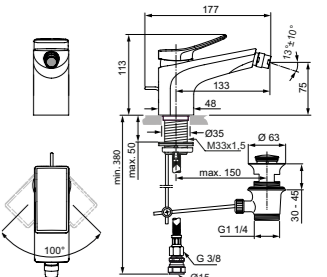

BIDET MIXER

MODEL	CHROME	SILVER STORM	BRUSHED GOLD	MAGNETIC GREY
With Pop-up Waste	BC794AA	BC794GN	BC794A2	BC794A5

· Single lever bidet mixer with pop-up waste