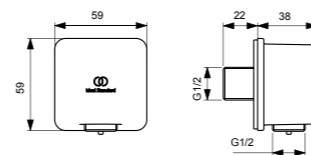

ROUND WALL BRACKET

	MODEL	CHROME	SILVER STORM	BRUSHED GOLD	MAGNETIC GREY
Wall bracket	BC806AA*	BC806GN	BC806A2	BC806A5	
- Metal Wall Bracket - Round design	- With plastic insert - * Chrome version not included in Atelier Terms				

SQUARE WALL BRACKET 1/2" CONNECTION

	MODEL	CHROME	SILVER STORM	BRUSHED GOLD	MAGNETIC GREY
Wall bracket with connection	BC771AA*	BC771GN	BC771A2	BC771A5	
- Wall bracket with integrated wall elbow - Square design	- With plastic insert - With back-flow prevention - * Chrome version not included in Atelier Terms				

ROUND WALL BRACKET 1/2" CONNECTION

	MODEL	CHROME	SILVER STORM	BRUSHED GOLD	MAGNETIC GREY
Wall bracket with connection	BC807AA*	BC807GN	BC807A2	BC807A3	
- Metal Wall Bracket with integrated wall elbow	- Round design - With plastic insert - With back-flow prevention - * Chrome version not included in Atelier Terms				

SQUARE WALL ELBOW 1/2" CONNECTION

	MODEL	CHROME	SILVER STORM	BRUSHED GOLD	MAGNETIC GREY
Wall elbow	BC772AA*	BC772GN	BC772A2	BC772A5	
- Metal wall elbow - Square design - With plastic insert	- With back-flow prevention - * Chrome version not included in Atelier Terms				

ROUND WALL ELBOW 1/2" CONNECTION

	MODEL	CHROME	SILVER STORM	BRUSHED GOLD	MAGNETIC GREY
Wall elbow	BC808AA*	BC808GN	BC808A2	BC808A5	
- Metal Wall Elbow - Round design	- With back-flow prevention - * Chrome version not included in Atelier Terms