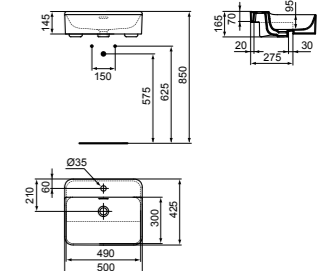

SEMI-COUNTERTOP 50CM WITH 1 TAP HOLE

MODEL	FINISH	SKU
With Overflow, 1 tap hole	White Gloss	T462801

- 50cm semi-countertop basin
- With overflow

- 1 tap hole
- For bottle trap and waste options see page 233