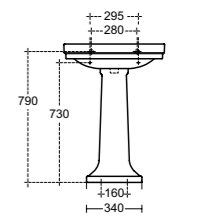

TIPO Z

BASIN 74CM WITH 1 TAP HOLE

MODEL	FINISH	SKU
With Overflow, 1 tap hole	White Gloss White Silk	T442501 T4425V1

- 74x47cm one piece basin
- Slotted overflow
- 1 tap hole
- For waste options see page 233

BASIN 74CM WITH 1 TAP HOLE

MODEL	FINISH	SKU
With Overflow, 1 tap hole	Black Gloss Black Matt	T4425V2 T4425V3

- 74x47cm one piece basin
- Slotted overflow
- 1 tap hole
- For waste options see page 233

BASIN 74CM WITH 3 TAP HOLES

MODEL	FINISH	SKU
With Overflow, 3 tap holes	White Gloss White Silk	T442601 T4426V1

- 74x47cm one piece basin
- Slotted overflow
- 3 tap holes
- For waste options see page 233

BASIN 74CM WITH 3 TAP HOLES

MODEL	FINISH	SKU
With Overflow, 3 tap holes	Black Gloss Black Matt	T4426V2 T4426V3

- 74x47cm one piece basin
- Slotted overflow
- 3 tap holes
- For waste options see page 233

CALLA

BASIN 60CM WITH 1 TAP HOLE

MODEL	FINISH	SKU
With Overflow, 1 tap hole	White Gloss	E221601

- 61.5x50cm basin
- 3 hole overflow
- 1 tap hole

- Wall-mounted installation or with pedestal
- For bottle trap and waste options see page 233

BASIN 60CM WITH 2 TAP HOLES

MODEL	FINISH	SKU
With Overflow, 2 tap holes	White Gloss	E221701

- 61.5x50cm basin
- 3 hole overflow
- 2 tap holes

BASIN 60CM WITH 3 TAP HOLES

MODEL	FINISH	SKU
With Overflow, 2 tap holes	White Gloss	E221801

- 61.5x50cm basin
- 3 hole overflow
- 3 tap holes

BASIN 70CM WITH 1 TAP HOLE

MODEL	FINISH	SKU
With Overflow, 1 tap hole	White Gloss	E221901

- 71.5x50cm basin
- 3 hole overflow

- 1 tap hole
- Wall-mounted installation or with pedestal
- For bottle trap and waste options see page 233

BASIN 70CM WITH 2 TAP HOLES

MODEL	FINISH	SKU
With Overflow, 2 tap holes	White Gloss	E222201

- 71.5x50cm basin
- 3 hole overflow
- 2 tap holes

- Wall-mounted installation or with pedestal
- For bottle trap and waste options see page 233