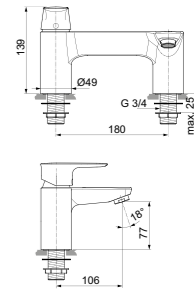

MODEL	CHROME	SILVER STORM	BRUSHED GOLD	MAGNETIC GREY
Without Shower Set	A7051AA	A7051GN	A7051A2	A7051A5

· 2-hole single lever bath filler
· Flow straightener
· 38mm wet application cartridge
· High pressure only