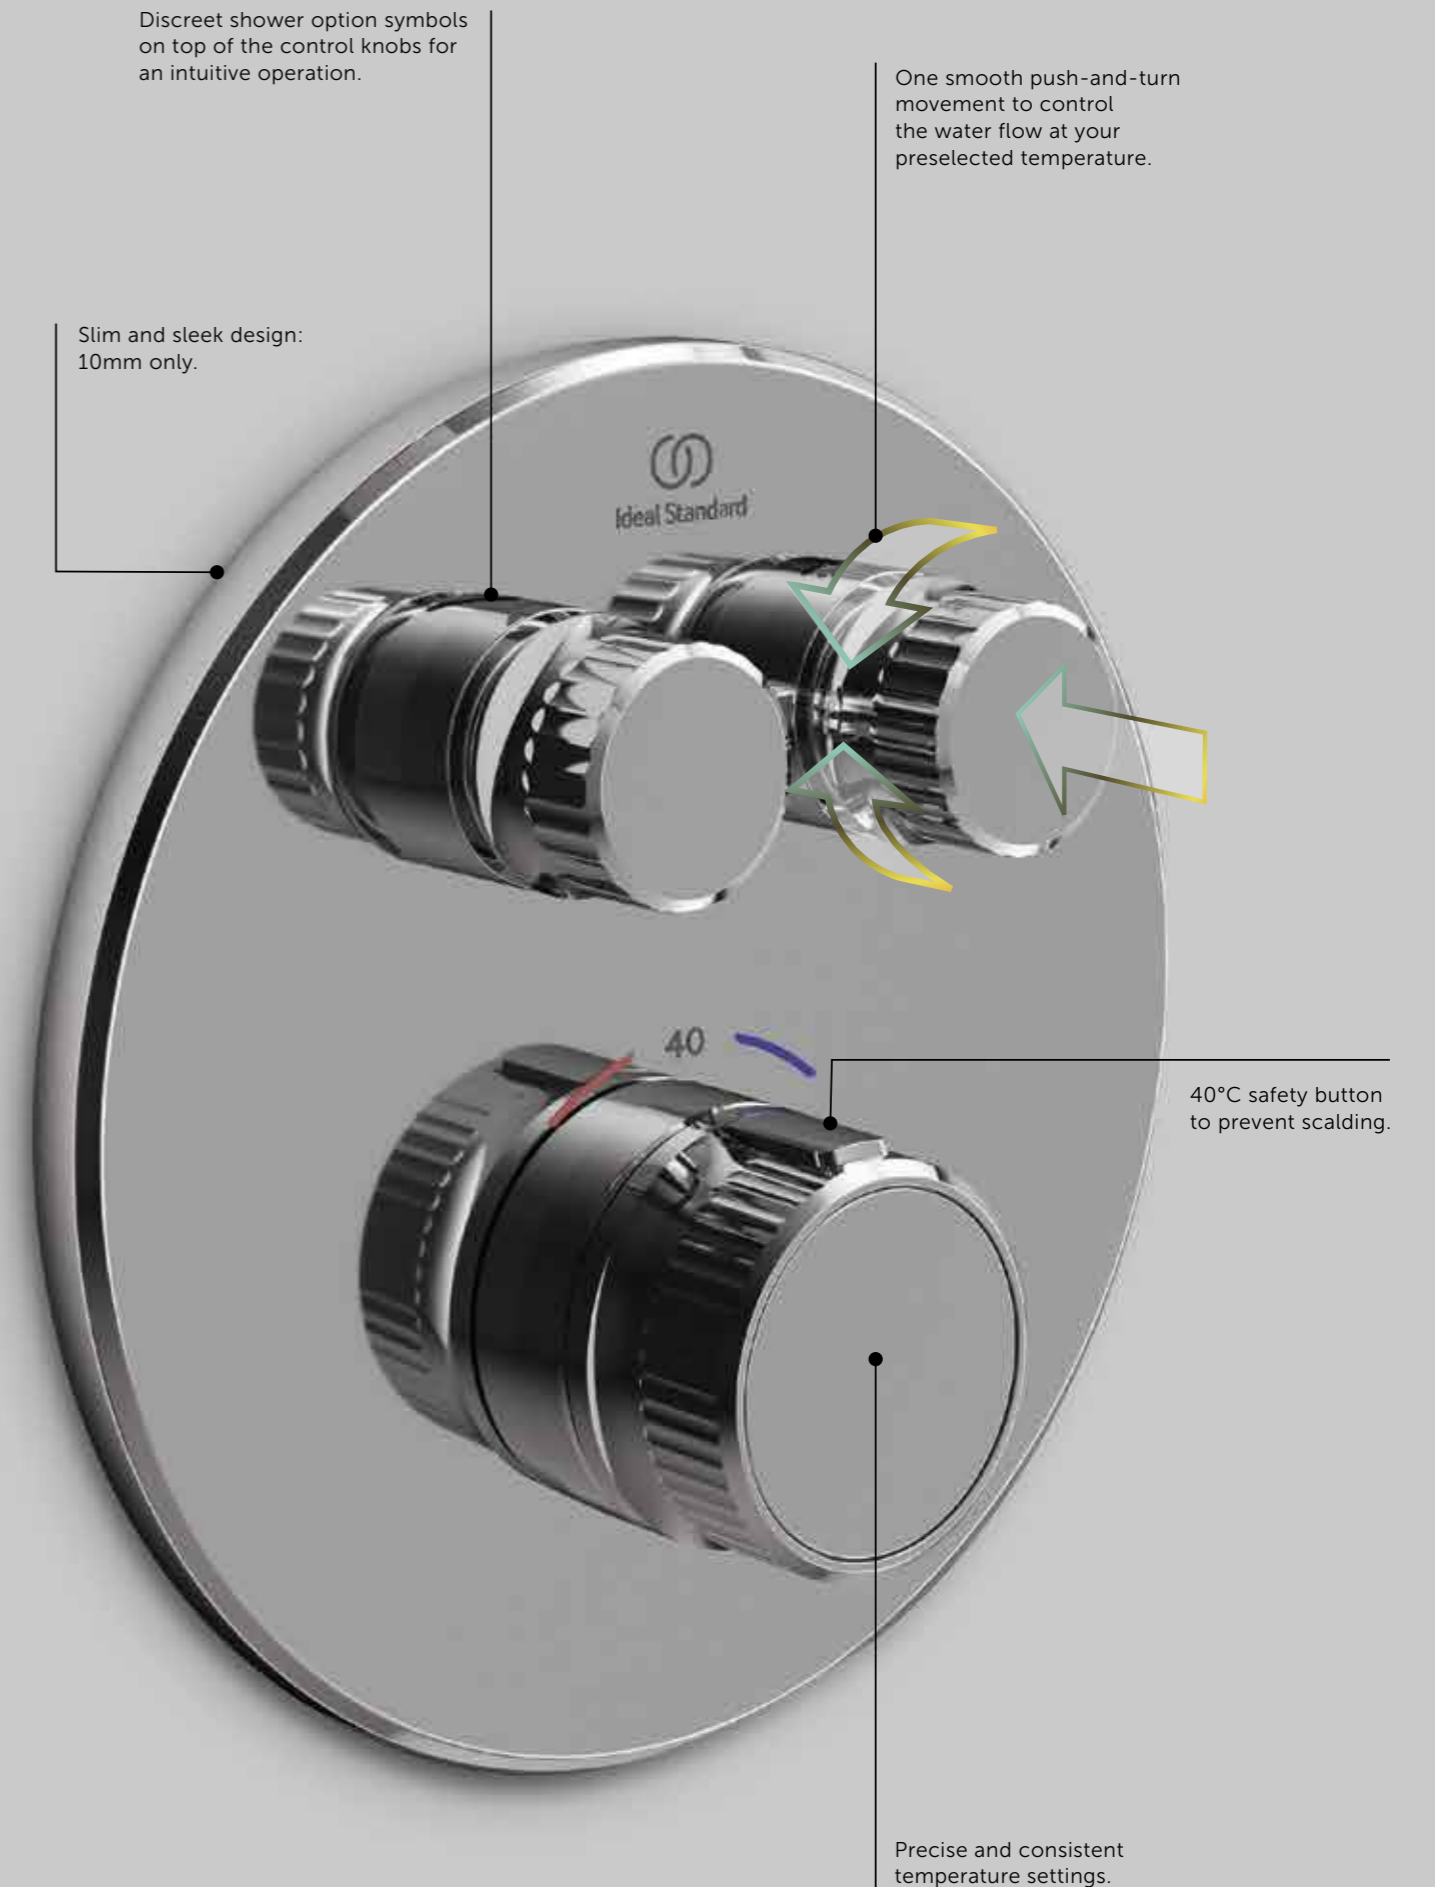

Navigo® allows you to operate your shower with one simple push-and-turn movement:

Pushing the control knob starts or stops the shower.

Turning the dial allows for precise control of water flow.

LUXURIOUS SHOWERING

Experience hand-spray and overhead rain-shower simultaneously.

METAL HANDLES

Ergonomically designed metal handles featuring easy-grip grooves.

SLEEK DESIGN

Slim faceplate made of metal for long-term durability.

PRECISE TEMPERATURE CONTROL

FirmaFlow® Therm thermostatic cartridge offering precise temperature control.

The hidden technology: Easy-Box

Ideal Standard's flexible built-in unit simplifies the installation process and eliminates the need for any specific tools. Thanks to its innovative features, the Easy-Box can adapt to any project and installation type.

Smart features for an effortless installation

FIXATION HOLES

The conveniently-positioned holes facilitate mounting in all installation positions.

CABLE ENTRY

for electronic versions.

FLUSHING DEVICE

Easily flush the water supply and pipes to the outlets.