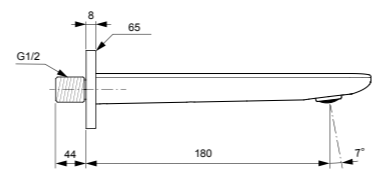

EXPOSED BATH & SHOWER MIXER

MODEL	CHROME	SILVER STORM	BRUSHED GOLD	MAGNETIC GREY
With Shower Set	BC763AA	BC763GN	BC763A2	BC763A5

- Exposed single lever bath and shower mixer
- Shower set available for BC763 models
- Shower set = metal stick handshower, IdealFlex shower hose and square metal shower holder

2-HOLE BATH FILLER

MODEL	CHROME	SILVER STORM	BRUSHED GOLD	MAGNETIC GREY
Without Shower Set	BC767AA	BC767GN	BC767A2	BC767A5

- Single lever 2-hole bath filler

2-HOLE BATH & SHOWER MIXER

MODEL	CHROME	SILVER STORM	BRUSHED GOLD	MAGNETIC GREY
With Shower Set	BC768AA	BC768GN	BC768A2	BC768A5

- Single lever 2-hole bath and shower mixer with shower set
- Shower set = metal stick handshower, IdealFlex shower hose and square metal shower holder

WALL-MOUNTED BATH & SHOWER MIXER - KIT 2 EASYBOX

MODEL	CHROME	SILVER STORM	BRUSHED GOLD	MAGNETIC GREY
For Kit 1 A1000NU	A7374AA	A7374GN	A7374A2	A7374A5

- Wall-mounted single lever bath and shower mixer
- With additional back-flow prevention on second outlet for A7375AA
- Requires built-in kit A1000NU (sold separately, see page 252) and a suitable outlet
- Automatic pull-diverter

WALL-MOUNTED SHOWER MIXER - KIT 2

MODEL	CHROME	SILVER STORM	BRUSHED GOLD	MAGNETIC GREY
For Kit 1 A1000NU	A7373AA	A7373GN	A7373A2	A7373A5

- Wall-mounted single lever shower mixer
- Requires built-in kit 1 A1000NU (sold separately, see page 252)

WALL-MOUNTED SPOUT 180 MM

MODEL	CHROME	SILVER STORM	BRUSHED GOLD	MAGNETIC GREY
180mm Spout	BC769AA	BC769GN	BC769A2	BC769A5

- Wall-mounted bath spout with 180mm projection

BASIN MIXER

MODEL	CHROME	SILVER STORM	BRUSHED GOLD	MAGNETIC GREY
With Click Waste	BC799AA	BC799GN	BC799A2	BC799A5
Without Waste	BC800AA	BC800GN	BC800A2	BC800A5

- Single lever basin mixer
- Clicker waste available on BC799 models
- EasyFix®