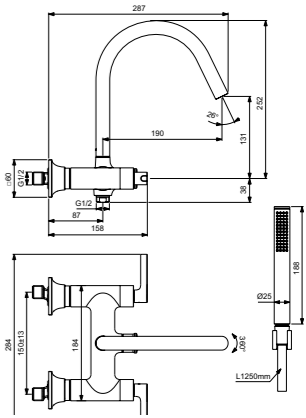

DUAL CONTROL EXPOSED BATH SHOWER MIXER WITH LEVER HANDLES

MODEL	CHROME	MAGNETIC GREY
Lever handles, with shower set	BD163AA	BD163A5
· Ceramic valves · Metal handles · Metal escutcheons · Manual diverter	· With stick hand shower, 1250mm shower hose and square wall bracket