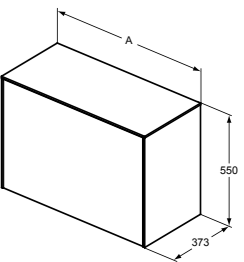

BASIN UNIT – 1 DRAWER WITH WORKTOP – NO CUT

MODEL	SKU
120X37X55cm	T4320--
100X37X55cm	T4319--
80X37X55cm	T4318--
60X37X55cm	T4317--

	A
T4320	1200
T4319	1000
T4318	800
T4317	600