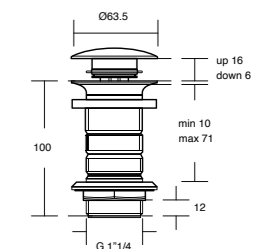

HAND WASH BASIN 45CM WITH 1 TAP HOLE, LEFT HAND

MODEL	FINISH	SKU
With Overflow, 1 tap hole, left hand	White Gloss	E223301

- 50x30cm hand wash basin
- 3 hole overflow
- 1 tap hole left handed
- Wall-mounted installation
- For bottle trap and waste options see page 233

HAND WASH BASIN 45CM WITH 1 TAP HOLE, RIGHT HAND

MODEL	FINISH	SKU
With Overflow, 1 tap hole, right hand	White Gloss	E223401

- 50x30cm hand wash basin
- 3 hole overflow
- 1 tap hole right handed
- Wall-mounted installation
- For bottle trap and waste options see page 233

HAND WASH BASIN 45CM WITH 2 TAP HOLES

MODEL	FINISH	SKU
With Overflow, 2 tap holes	White Gloss	E251701

- 50x30cm hand wash basin
- 3 hole overflow
- 2 tap holes
- Wall-mounted installation
- For bottle trap and waste options see page 233

SLOTTED CLICKER BASIN WASTE

MODEL	CHROME	SILVER STORM	BRUSHED GOLD	MAGNETIC GREY
Clicker Waste	E1482AA*	E1482GN	E1482A2	E1482A5

- Slotted clicker waste
- Chrome not included in Atelier Terms

SOLID CLICKER BASIN WASTE

MODEL	CHROME	SILVER STORM	BRUSHED GOLD	MAGNETIC GREY
Clicker Waste	E1483AA*	E1483GN	E1483A2	E1483A5

- Solid clicker waste
- Chrome not included in Atelier Terms

FREEFLOW CERAMIC WASTE

MODEL	FINISH	SKU
Freeflow Waste	White Gloss	E211401
	White Silk	E2114V1
	Coloured*	E2114--

BOTTLE TRAP

MODEL	CHROME	SILVER STORM	BRUSHED GOLD	MAGNETIC GREY
Bottle Trap	E0079AA*	T4441GN	T4441A2	T4441A5

- Chrome not included in Atelier Terms

If the rectangle is filled in grey, products can be combined.

	CONCA	IPALYSS	EXTRA
FREEFLOW WASTE COVER (to be ordered separately)			
● Black Gloss	E2114V2		
● Black Matt	E2114V3		
● Slate Grey	E2114V5		
● Concrete	E2114V9		
● Mink	E2114V8		
● Kashmir	E2114V4		
● Pomegranate	E2114V6		
● Nude	E2114V7		
● Powder	E2114X8		
● Sage	E2114X9		
● White Gloss	E211401		
● White Silk	E2114V1