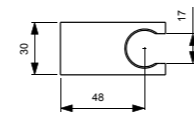

ROUND WALL BRACKET

	MODEL	CHROME	SILVER STORM	BRUSHED GOLD	MAGNETIC GREY
Wall bracket	BC806AA*	BC806GN	BC806A2	BC806A5	
- Metal Wall Bracket - Round design	- With plastic insert - * Chrome version not included in Atelier Terms				

SQUARE WALL BRACKET 1/2" CONNECTION

	MODEL	CHROME	SILVER STORM	BRUSHED GOLD	MAGNETIC GREY
Wall bracket with connection	BC771AA*	BC771GN	BC771A2	BC771A5	
- Wall bracket with integrated wall elbow - Square design	- With plastic insert - With back-flow prevention - * Chrome version not included in Atelier Terms				

ROUND WALL BRACKET 1/2" CONNECTION

	MODEL	CHROME	SILVER STORM	BRUSHED GOLD	MAGNETIC GREY
Wall bracket with connection	BC807AA*	BC807GN	BC807A2	BC807A3	
- Metal Wall Bracket with integrated wall elbow	- Round design - With plastic insert - With back-flow prevention - * Chrome version not included in Atelier Terms				

SQUARE WALL ELBOW 1/2" CONNECTION

	MODEL	CHROME	SILVER STORM	BRUSHED GOLD	MAGNETIC GREY
Wall elbow	BC772AA*	BC772GN	BC772A2	BC772A5	
- Metal wall elbow - Square design - With plastic insert	- With back-flow prevention - * Chrome version not included in Atelier Terms				

ROUND WALL ELBOW 1/2" CONNECTION

	MODEL	CHROME	SILVER STORM	BRUSHED GOLD	MAGNETIC GREY
Wall elbow	BC808AA*	BC808GN	BC808A2	BC808A5	
- Metal Wall Elbow - Round design	- With back-flow prevention - * Chrome version not included in Atelier Terms