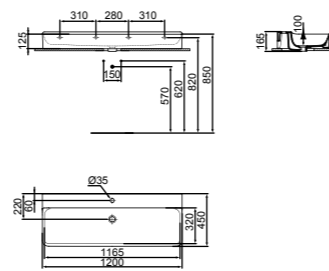

BASIN 120CM WITH 1 TAP HOLE

MODEL	FINISH	SKU
No Overflow, 1 tap hole	White Gloss	T380601
No Overflow, 1 tap hole, Grinded	White Gloss	T384201

- 120x45cm basin
- Slotted overflow
- 1 tap hole

- Wall-mounted installation
- Grinded model for lay on installation
- For bottle trap and waste options see page 233

BASIN 120CM WITH 3 TAP HOLES

MODEL	FINISH	SKU
No Overflow, 3 tap holes	White Gloss	T380701
No Overflow, 3 tap holes, Grinded	White Gloss	T384301

- 120x45cm basin
- No overflow
- 3 tap holes
- Wall-mounted installation