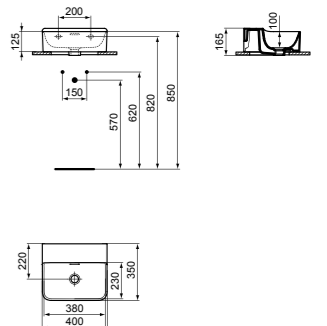

HAND WASH BASIN 40X35CM WITHOUT TAP HOLE

MODEL	FINISH	SKU
With Overflow, No tap hole	White Gloss	T381101
With Overflow, No tap hole, Grinded	White Gloss	T387701

- 40x35cm hand wash basin
- Slotted overflow
- No tap hole
- Wall-mounted installation
- Grinded model for lay on installation
- For bottle trap and waste options see page 233