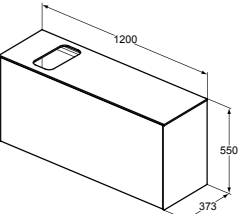

CONCA FURNITURE

VANITY BASIN UNIT – 1 DRAWER

MODEL	SKU
121X51X37cm	T4580--
101X51X37cm	T4579--
81X51X37cm	T4578--
61X51X37cm	T4577--

- 1 drawer
- Slim metal drawer system
- Push to open drawer, no handle required
- Soft-close function

	A
T4580	1200
T4579	1000
T4578	800
T4577	600

BASIN UNIT – 1 DRAWER WITH WORKTOP – CENTRAL CUT

MODEL	SKU
120X50X37cm	T3931--
100X50X37cm	T3930--
80X50X37cm	T3929--
60X50X37cm	T3928--

- 1 drawer
- Slim metal drawer system
- Push to open drawer, no handle required
- Soft-close function

	A
T3931	1200
T3930	1000
T3929	800
T3928	600

BASIN UNIT – 1 DRAWER WITH WORKTOP – BESPOKE CUT

MODEL	SKU
120X50X37cm	T3932--

- 1 drawer
- Slim metal drawer system
- Push to open drawer, no handle required
- Soft-close function

BASIN UNIT – 1 DRAWER WITH WORKTOP – NO CUT

MODEL	SKU
120X50X37cm	T4314--
100X50X37cm	T4313--
80X50X37cm	T4312--
60X50X37cm	T4311--

- 1 drawer
- Slim metal drawer system
- Push to open drawer, no handle required

	A
T4314	1200
T4313	1000
T4312	800
T4311	600

BASIN UNIT – 1 DRAWER WITHOUT WORKTOP

MODEL	SKU
120X50X37cm	T3933--
100X50X37cm	T3988--
80X50X37cm	T3985--
60X50X37cm	T3982--

- 1 drawer
- Slim metal drawer system
- Push to open drawer, no handle required
- Soft-close function

	A
T3933	1200
T3988	1000
T3985	800
T3982	600

CONCA FURNITURE

BASIN UNIT – 1 DRAWER WITH WORKTOP – CENTRAL CUT

MODEL	SKU
120X37X55cm	T3937--
100X37X55cm	T3936--
80X37X55cm	T3935--
60X37X55cm	T3934--

	A
T3937	1200
T3936	1000
T3935	800
T3934	600

BASIN UNIT – 1 DRAWER WITH WORKTOP – BESPOKE CUT

MODEL	SKU
120X37X55cm	T3938--

- 1 drawer
- Slim metal drawer system
- Push to open drawer, no handle required
- Soft-close function

BASIN UNIT – 1 DRAWER WITH WORKTOP – NO CUT

MODEL	SKU
120X37X55cm	T4320--
100X37X55cm	T4319--
80X37X55cm	T4318--
60X37X55cm	T4317--