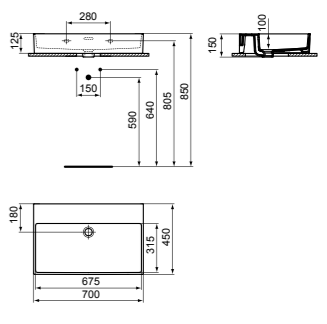

BASIN 80CM WITH 1 TAP HOLE

MODEL	FINISH	SKU
With Overflow, 1 tap hole	White Gloss White Silk	T372901 T3729V1
With Overflow, 1 tap hole, Grinded	White Gloss White Silk	T389901 T3899V1

· 80x45cm basin
· Slotted overflow
· 1 tap hole
· Wall-mounted installation

· Grinded model for lay on installation
· For bottle trap and waste options see page 233