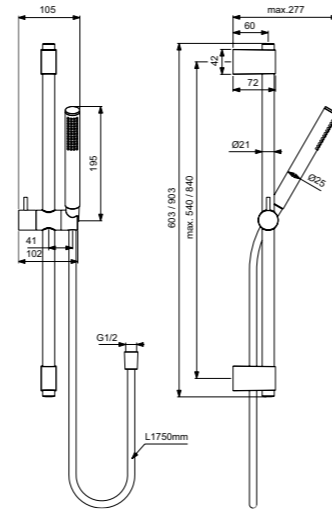

SHOWERS & ACCESSORIES

IDEALRAIN STICK SHOWER KIT

MODEL	CHROME	SILVER STORM	BRUSHED GOLD	MAGNETIC GREY
With 600mm rail	A7616AA*	A7616GN	A7616A2	A7616A5
With 900mm rail	A7617AA*	A7617GN	A7617A2	A7617A5

· With Idealrain single function stick handspray
· 600mm or 900mm rail
· 1.75mm IdealFlex hose

* Chrome version not included in Atelier Terms

SQUARE SHOWER HEAD 300MM

MODEL	CHROME	SILVER STORM	BRUSHED GOLD	MAGNETIC GREY
300 mm	A5805AA*	A5805GN	A5805A2	A5805A5

· Square metal head shower
· 300x300mm

· Easy clean nozzles to prevent lime scale build-up
· 12 l/min flow restrictor
* Chrome version not included in Atelier Terms

SQUARE SHOWER HEAD 400MM

MODEL	CHROME	SILVER STORM	BRUSHED GOLD	MAGNETIC GREY
400 mm	A5806AA*	A5806GN	A5806A2	A5806A5

· Square metal head shower
· 400x400mm

· Easy clean nozzles to prevent lime scale build-up
· 12 l/min flow restrictor
* Chrome version not included in Atelier Terms

ROUND SHOWER HEAD 300 MM

MODEL	CHROME	SILVER STORM	BRUSHED GOLD	MAGNETIC GREY
300 mm	A5803AA*	A5803GN	A5803A2	A5803A5

· Round metal head shower
· 300x300mm

· Easy clean nozzles to prevent lime scale build-up
· 12 l/min flow restrictor
* Chrome version not included in Atelier Terms

ROUND SHOWER HEAD 400MM

MODEL	CHROME	SILVER STORM	BRUSHED GOLD	MAGNETIC GREY
400 mm	A5804AA*	A5804GN	A5804A2	A5804A5

· Round metal head shower
· 400x400mm

· Easy clean nozzles to prevent lime scale build-up
· 12 l/min flow restrictor
* Chrome version not included in Atelier Terms

SHOWER ACCESSORIES

STICK HANDSHOWER

MODEL	CHROME	SILVER STORM	BRUSHED GOLD	MAGNETIC GREY
Handshower	BC774AA*	BC774GN	BC774A2	BC774A5

· Metal 1-function handsower
* Chrome version not included in Atelier Terms

WALL CONNECTION 300MM

MODEL	CHROME	SILVER STORM	BRUSHED GOLD	MAGNETIC GREY
300 mm	B9444AA*	B9444GN	B9444A2	B9444A5

· 300mm wall connection
· For head shower
· Metal escutcheon

* Chrome version not included in Atelier Terms

WALL CONNECTION 400MM

MODEL	CHROME	SILVER STORM	BRUSHED GOLD	MAGNETIC GREY
400 mm	B9445AA*	B9445GN	B9445A2	B9445A5

· 400mm wall connection
· For head shower

· Metal escutcheon
* Chrome version not included in Atelier Terms

CEILING CONNECTION 150MM

MODEL	CHROME	SILVER STORM	BRUSHED GOLD	MAGNETIC GREY
150 mm	B9446AA*	B9446GN	B9446A2	B9446A5

· 150mm ceiling connection
· For head shower

· Metal escutcheon
* Chrome version not included in Atelier Terms

SHOWER HOSE

MODEL	CHROME	SILVER STORM	BRUSHED GOLD	MAGNETIC GREY
1750mm	BE175AA*	BE175GN	BE175A2	BE175A5
1250mm	BE125AA*	BE125GN	BE125A2	BE125A5

· IdealFlex shower hose
* Chrome version not included in Atelier Terms