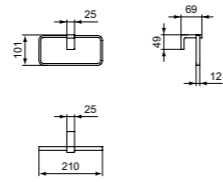

MODEL	CHROME	SILVER STORM	BRUSHED GOLD	MAGNETIC GREY
Towel ring	T4502AA	T4502GN	T4502A2	T4502A5