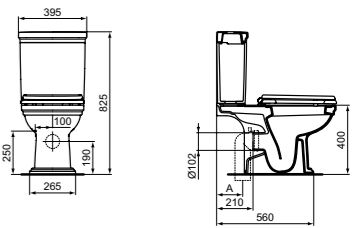

BACK-TO-WALL BIDET, 1 TAP HOLE

MODEL	FINISH	SKU
Back-to-wall bidet, 1 tap hole	White Gloss	E222601
· Back-to-wall bidet · 3 hole overflow · 1 tap hole