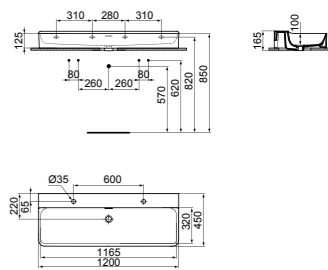

BASIN 120CM WITH 2 TAP HOLES

MODEL	FINISH	SKU
With Overflow, 2 tap holes	White Gloss	T380301
With Overflow, 2 tap holes, Grinded	White Gloss	T383901

- 120x45cm basin
- Slotted overflow
- Two tap holes for dual user functionality
- Wall-mounted installation

- Grinded model for lay on installation
- For bottle trap and waste options see page 233