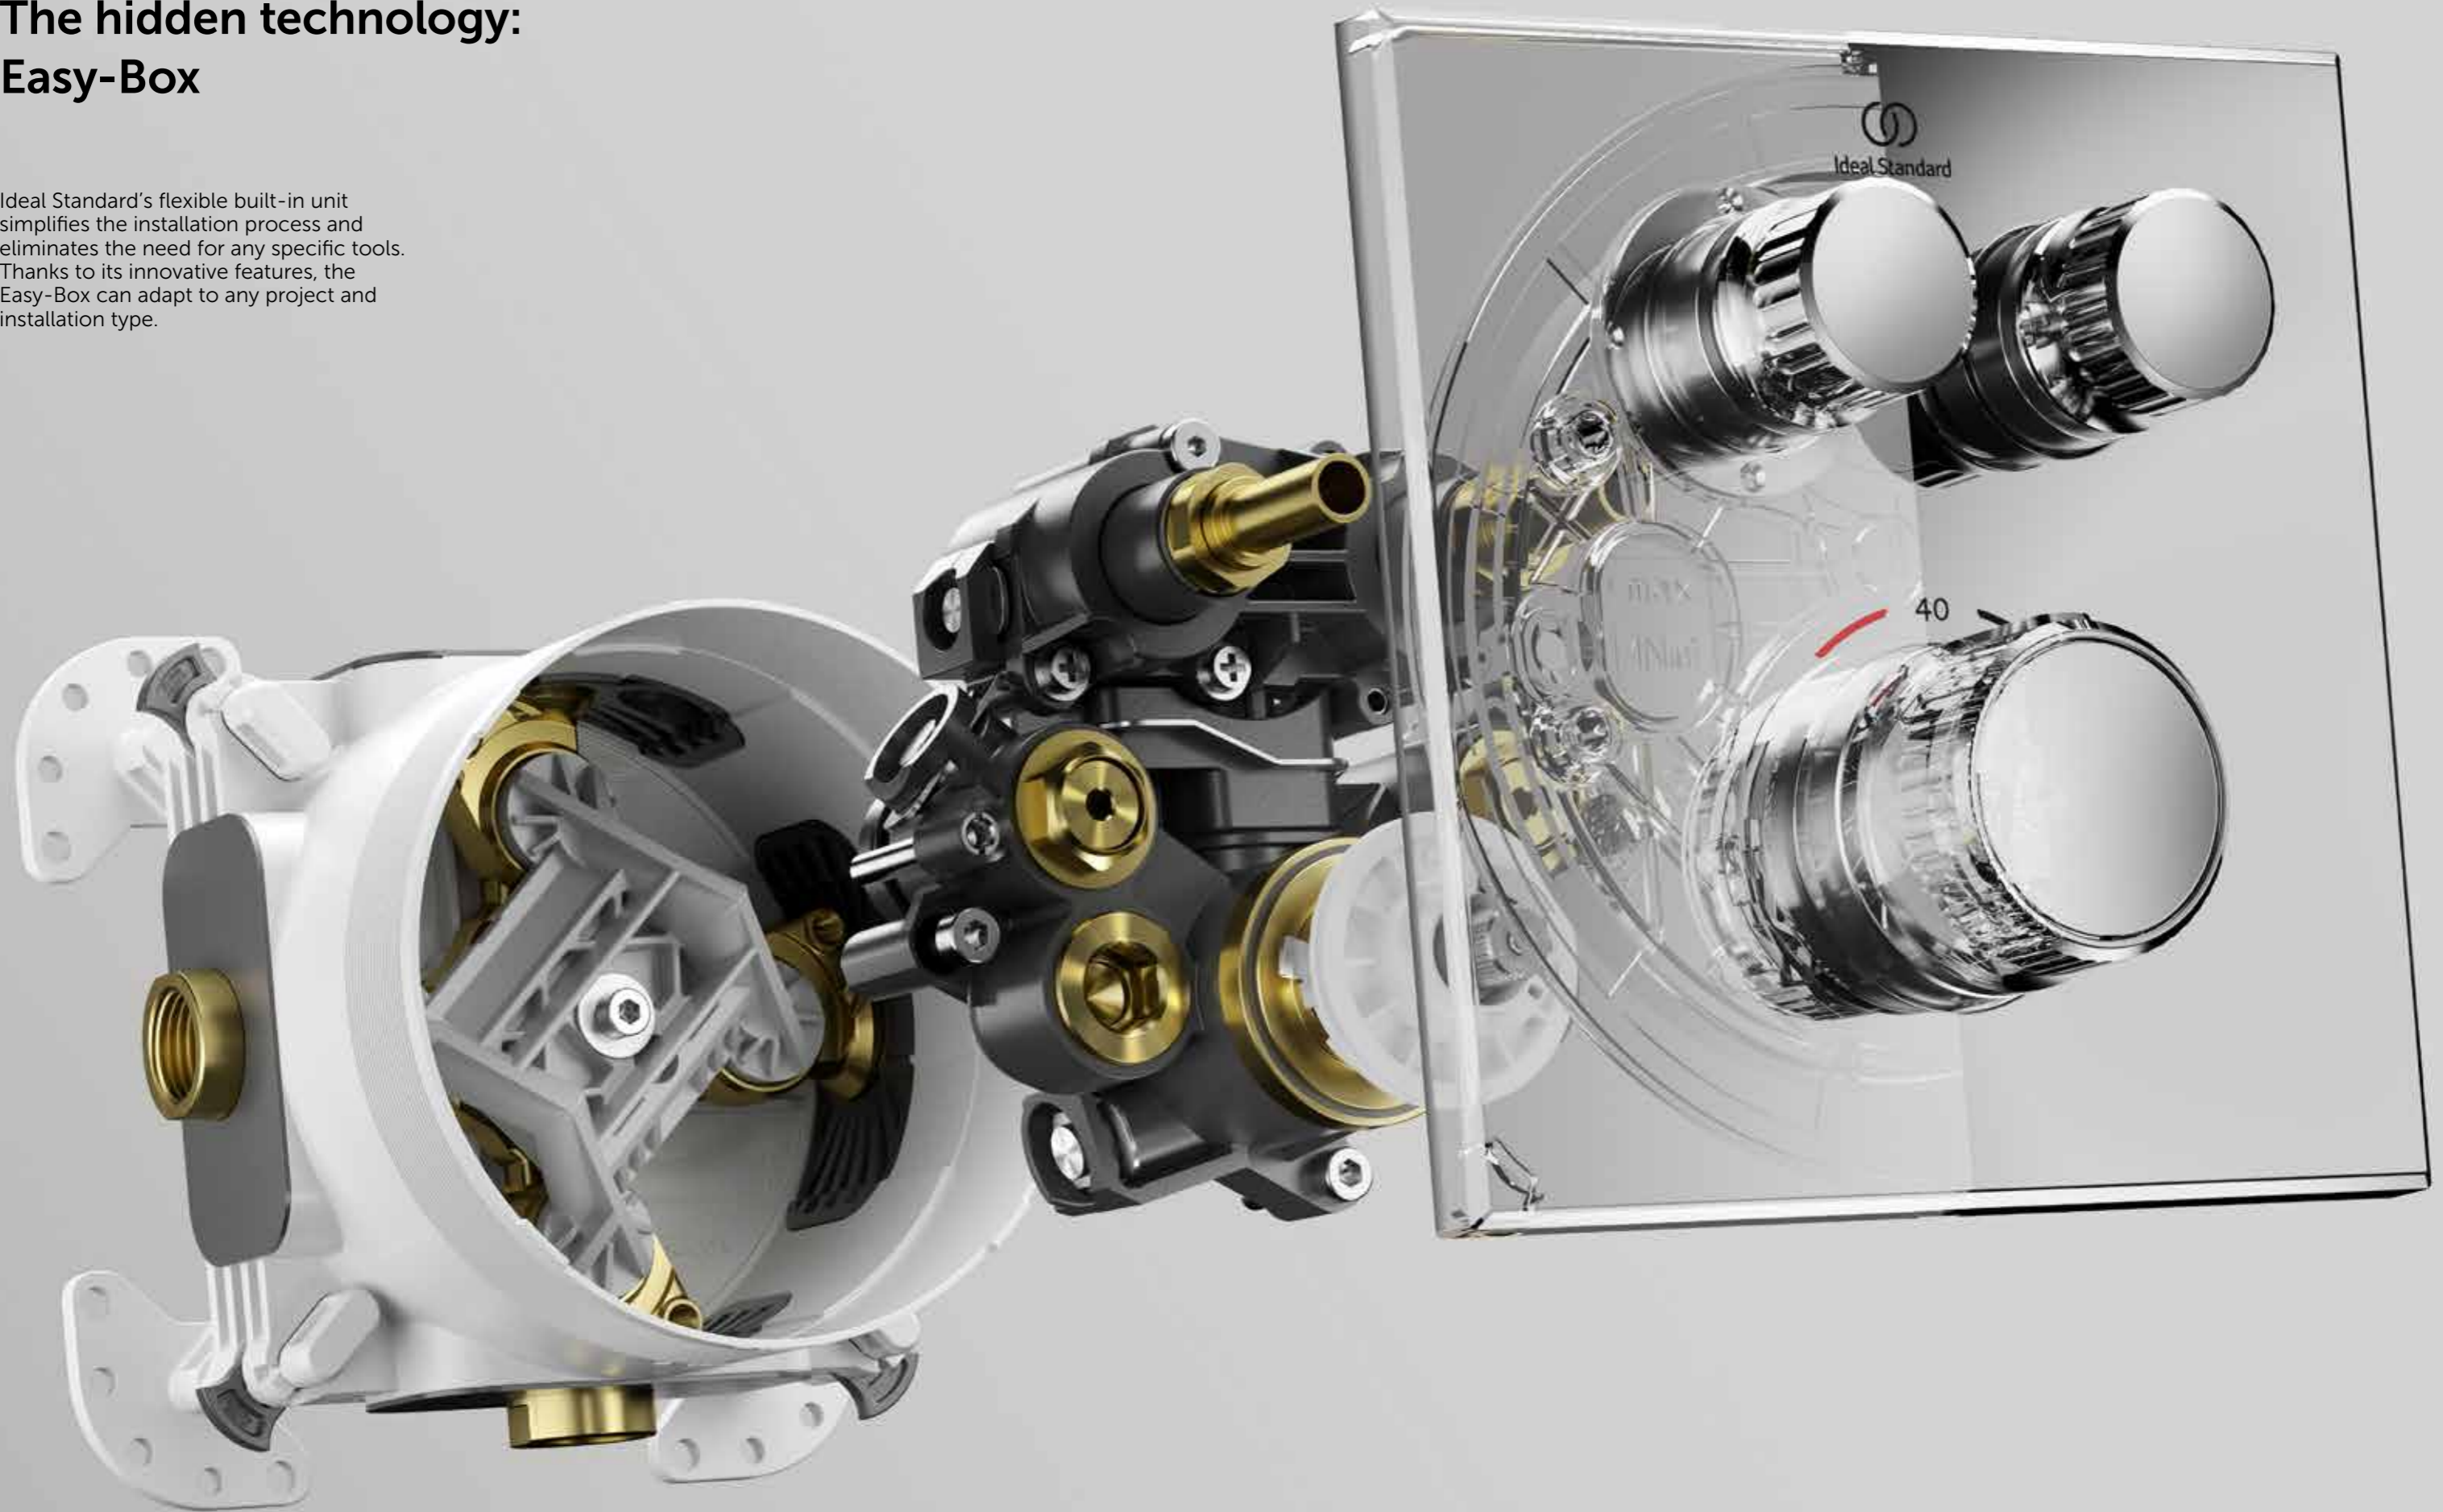

Navigo® allows you to operate your shower with one simple push-and-turn movement:

Pushing the control knob starts or stops the shower.

Turning the dial allows for precise control of water flow.

LUXURIOUS SHOWERING

Experience hand-spray and overhead rain-shower simultaneously.

METAL HANDLES

Ergonomically designed metal handles featuring easy-grip grooves.

SLEEK DESIGN

Slim faceplate made of metal for long-term durability.

PRECISE TEMPERATURE CONTROL

FirmaFlow® Therm thermostatic cartridge offering precise temperature control.

The hidden technology: Easy-Box

Ideal Standard's flexible built-in unit simplifies the installation process and eliminates the need for any specific tools. Thanks to its innovative features, the Easy-Box can adapt to any project and installation type.

Smart features for an effortless installation

FIXATION HOLES

The conveniently-positioned holes facilitate mounting in all installation positions.

CABLE ENTRY

for electronic versions.

FLUSHING DEVICE

Easily flush the water supply and pipes to the outlets.