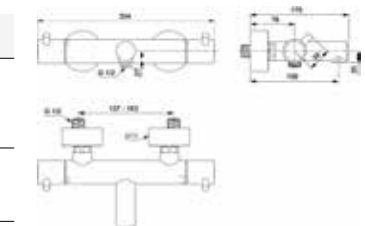

CERATHERM T125 EXPOSED THERMOSTATIC WALL MOUNTED BATH SHOWER MIXER

MODEL	CHROME	SILVER STORM	BRUSHED GOLD	MAGNETIC GREY
Bath shower mixer	A7588AA	A7588GN	A7588A2	A7588A5

· Use S connectors for UK fastfix connection BD198AA is required