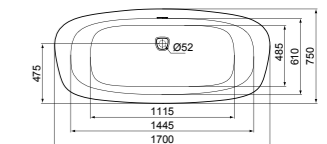

BATH FINISH CHART

	01	V1	V2	V3
	STANDARD WHITE	MATT WHITE	GLOSS WHITE INTERNAL GLOSS BLACK EXTERNAL	MATT WHITE INTERNAL MATT BLACK EXTERNAL
BATH COLOUR				
		SILVER STORM	BRUSHED GOLD	MAGNETIC GREY
COLOURED BATH WASTE COVER (to be ordered separately)		GN	A2	A5