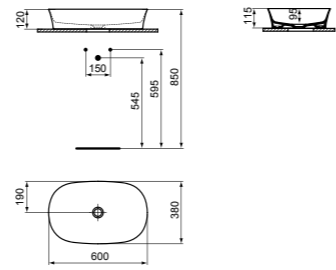

VESSEL 60CM WITHOUT TAP HOLE

MODEL	FINISH	SKU
No overflow, no tap hole	White Gloss	E139601
	White Silk	E1396V1
	Coloured*	E1396--

· 60x38cm vessel
· Oval
· 3.8mm ultra-thin edged
· Features Diamatec® technology
· No overflow

· No tap hole
· White Silk and Coloured basins are supplied with a colour matched freeflow waste
· For bottle trap and waste options see page 233

VESSEL 65CM WITHOUT TAP HOLE

MODEL	FINISH	SKU
No overflow, No tap hole	White Gloss	E188601
	White Silk	E1886V1
	Coloured*	E1886--

· 65x40cm vessel
· Rectangular
· 3.8mm ultra-thin edged
· Features Diamatec® technology
· No overflow

· No tap hole
· White Silk and Coloured basins are supplied with a colour matched freeflow waste
· For bottle trap and waste options see page 233