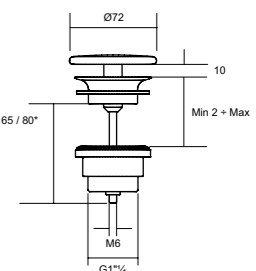

FREEFLOW CERAMIC WASTE

MODEL	FINISH	SKU
Freeflow Waste	White Gloss	E211401
	White Silk	E2114V1
	Coloured*	E2114--