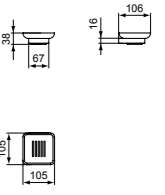

CONCA ACCESSORIES

TOILET BRUSH AND HOLDER, SQUARE

MODEL	CHROME	SILVER STORM	BRUSHED GOLD	MAGNETIC GREY
Toilet brush and holder	T4494AA	T4494GN	T4494A2	T4494A5

TOILET ROLL HOLDER, SQUARE

MODEL	CHROME	SILVER STORM	BRUSHED GOLD	MAGNETIC GREY
Toilet roll holder	T4496AA	T4496GN	T4496A2	T4496A5

60CM TOWEL RAIL, SQUARE

MODEL	CHROME	SILVER STORM	BRUSHED GOLD	MAGNETIC GREY
60cm towel rail	T4498AA	T4498GN	T4498A2	T4498A5

60CM DOUBLE TOWEL RAIL, SQUARE

MODEL	CHROME	SILVER STORM	BRUSHED GOLD	MAGNETIC GREY
60cm double towel rail	T4500AA	T4500GN	T4500A2	T4500A5

TOWEL RING, SQUARE

MODEL	CHROME	SILVER STORM	BRUSHED GOLD	MAGNETIC GREY
Towel ring	T4502AA	T4502GN	T4502A2	T4502A5

TUMBLER, SQUARE

MODEL	CHROME	SILVER STORM	BRUSHED GOLD	MAGNETIC GREY
Tumbler	T4504AA	T4504GN	T4504A2	T4504A5

CONCA ACCESSORIES

ROBE HOOK, SQUARE

MODEL	CHROME	SILVER STORM	BRUSHED GOLD	MAGNETIC GREY
Robe hook	T4506AA	T4506GN	T4506A2	T4506A5

SOAP DISH, SQUARE

MODEL	CHROME	SILVER STORM	BRUSHED GOLD	MAGNETIC GREY
Soap dish	T4508AA	T4508GN	T4508A2	T4508A5

TOILET BRUSH AND HOLDER, ROUND

MODEL	CHROME	SILVER STORM	BRUSHED GOLD	MAGNETIC GREY
Toilet brush and holder	T4495AA	T4495GN	T4495A2	T4495A5

TOILET ROLL HOLDER, ROUND

MODEL	CHROME	SILVER STORM	BRUSHED GOLD	MAGNETIC GREY
Toilet roll holder	T4497AA	T4497GN	T4497A2	T4497A5

60CM TOWEL RAIL, ROUND

MODEL	CHROME	SILVER STORM	BRUSHED GOLD	MAGNETIC GREY
60cm towel rail	T4499AA	T4499GN	T4499A2	T4499A5

60CM DOUBLE TOWEL RAIL, ROUND

MODEL	CHROME	SILVER STORM	BRUSHED GOLD	MAGNETIC GREY
60cm double towel rail	T4501AA	T4501GN	T4501A2	T4501A5