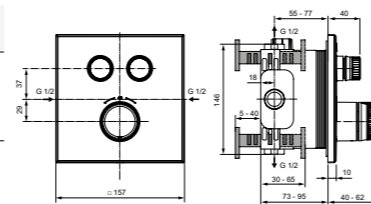

CERATHERM NAVIGO SQUARE WALL-MOUNTED BATH & SHOWER THERMOSTAT - KIT 2

MODEL	CHROME	SILVER STORM	BRUSHED GOLD	MAGNETIC GREY
For kit A1000NU	A7302AA	A7302GN	A7302A2	A7302A5

· Wall-mounted thermostatic bath and shower mixer
· Requires built-in kit A1000NU (sold separately, see above) and a suitable outlet