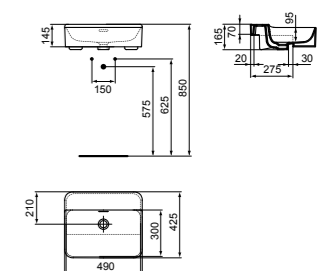

SEMI-COUNTERTOP 50CM WITHOUT TAP HOLE

MODEL	FINISH	SKU
With Overflow, No tap hole	White Gloss	T463001

- 50cm semi-countertop basin
- With overflow

- No tap hole
- For bottle trap and waste options see page 233