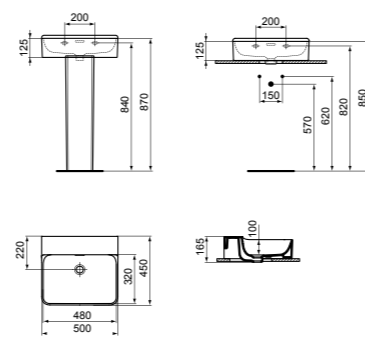

BASIN 50CM WITH 1 TAP HOLE

MODEL	FINISH	SKU
With Overflow, 1 tap hole	White Gloss White Silk	T369001 T3690V1
With Overflow, 1 tap hole, Grinded	White Gloss White Silk	T381201 T3812V1

· 50x45cm basin
· Slotted overflow
· 1 tap hole

· Wall-mounted installation or with pedestal
· Grinded model for lay on installation
· For bottle trap and waste options see page 233

BASIN 50CM WITH 3 TAP HOLES

MODEL	FINISH	SKU
With Overflow, 3 tap holes	White Gloss	T378301
With Overflow, 3 tap holes, Grinded	White Gloss	T381301

· 50x45cm basin
· Slotted overflow
· 3 tap holes

· Wall-mounted installation or with pedestal
· Grinded model for lay on installation
· For bottle trap and waste options see page 233

BASIN 50CM WITHOUT TAP HOLE

MODEL	FINISH	SKU
With Overflow, No tap hole	White Gloss	T378401
With Overflow, No tap hole, Grinded	White Gloss	T381401

· 50x45cm basin
· Slotted overflow
· No tap hole

· Wall-mounted installation or with pedestal
· Grinded model for lay on installation
· For bottle trap and waste options see page 233

BASIN 50CM WITH 1 TAP HOLE

MODEL	FINISH	SKU
No Overflow, 1 tap hole	White Gloss	T378501
No Overflow, 1 tap hole, Grinded	White Gloss	T381501

· 50x45cm basin
· No overflow
· 1 tap hole

· Wall-mounted installation or with pedestal
· Grinded model for lay on installation
· For bottle trap and waste options see page 233