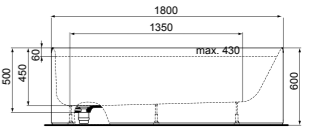

CONCA ACCESSORIES

TOWEL RING, ROUND

MODEL	CHROME	SILVER STORM	BRUSHED GOLD	MAGNETIC GREY
Towel ring	T4503AA	T4503GN	T4503A2	T4503A5

TUMBLER, ROUND

MODEL	CHROME	SILVER STORM	BRUSHED GOLD	MAGNETIC GREY
Tumbler	T4505AA	T4505GN	T4505A2	T4505A5

ROBE HOOK, ROUND

MODEL	CHROME	SILVER STORM	BRUSHED GOLD	MAGNETIC GREY
Robe hook	T4507AA	T4507GN	T4507A2	T4507A5

SOAP DISH, ROUND

MODEL	CHROME	SILVER STORM	BRUSHED GOLD	MAGNETIC GREY
Soap dish	T4509AA	T4509GN	T4509A2	T4509A5

BATHTUBS

AROUND FREE-STANDING BATHTUB 180X85CM

MODEL	SKU
White	K871501
Matt White	K8715V1
Gloss White/Black	K8715V2

· Dimensions : 180x85cm
· Material : One piece acrylic
· Weight : 51kg

· Water capacity : 230lt
· Norm : EN 14516
· Includes chrome clicker waste and integrated slotted overflow

CONCA FREE-STANDING BATHTUB 180X80CM SOLID SURFACE

MODEL	SKU
Matt White	K8830EN

· Dimensions : 180x80cm
· Material : Solid Surface
· One piece bath
· Weight : 175kg
· Installation requirement: Ensure the flooring can withstand a minimum weight of 605KG

· Water Capacity : 430lt
· Norm : EN 14516
· Includes chrome clicker waste and integrated slotted overflow
· Matt White Solid Surface waste cover included

DEA FREE-STANDING DOUBLE ENDED BATHTUB 170X75CM

MODEL	SKU
White	E306601
Matt White	K8720V1
Matt White/Black	K8720V3
Coloured bath waste cover	LV238--

· Dimensions : 170x75cm
· Material : One piece acrylic
· Weight : 45kg
· Water capacity : 185lt

· Norm : EN 14516
· Includes clicker waste (trapezoid shape) and integrated slotted overflow

BATH FINISH CHART

	01	V1	V2	V3
	STANDARD WHITE	MATT WHITE	GLOSS WHITE INTERNAL GLOSS BLACK EXTERNAL	MATT WHITE INTERNAL MATT BLACK EXTERNAL
BATH COLOUR				
		SILVER STORM	BRUSHED GOLD	MAGNETIC GREY
COLOURED BATH WASTE COVER (to be ordered separately)		GN	A2	A5