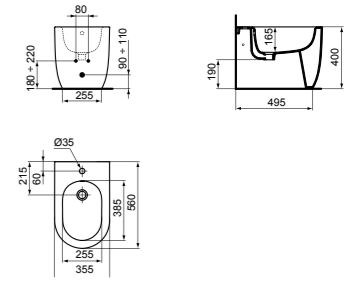

CURVE BACK-TO-WALL BIDET

MODEL	MODEL	SKU
Back-to-wall bidet	White Gloss White Silk	T375301 T3753V1

- Back-to-wall bidet
- Hidden fixations (included) for easy and fast cleaning

- Width 355 x Length 560 x Height 400mm