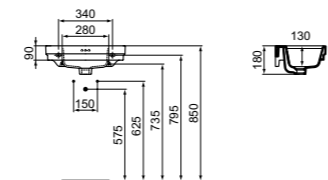

HAND WASH BASIN 45CM WITH 1 TAP HOLE, LEFT HAND

MODEL	FINISH	SKU
With Overflow, 1 tap hole, left hand	White Gloss	E223301

- 50x30cm hand wash basin
- 3 hole overflow
- 1 tap hole left handed
- Wall-mounted installation
- For bottle trap and waste options see page 233

HAND WASH BASIN 45CM WITH 1 TAP HOLE, RIGHT HAND

MODEL	FINISH	SKU
With Overflow, 1 tap hole, right hand	White Gloss	E223401

- 50x30cm hand wash basin
- 3 hole overflow
- 1 tap hole right handed
- Wall-mounted installation
- For bottle trap and waste options see page 233