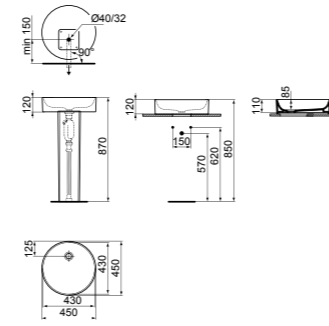

VESSEL 60X40CM WITHOUT TAP HOLE

MODEL	FINISH	SKU
No Overflow, No tap hole	White Gloss White Silk	T369801 T3698V1

- 60x40cm rectangle vessel basin
- No overflow
- No tap hole
- For lay on installation or use with freestanding pedestal
- For bottle trap and waste options see page 233