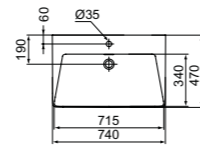

TIPO Z

BASIN 74CM WITH 1 TAP HOLE

MODEL	FINISH	SKU
With Overflow, 1 tap hole	White Gloss White Silk	T442501 T4425V1

- 74x47cm one piece basin
- Slotted overflow
- 1 tap hole
- For waste options see page 233

BASIN 74CM WITH 1 TAP HOLE

MODEL	FINISH	SKU
With Overflow, 1 tap hole	Black Gloss Black Matt	T4425V2 T4425V3

- 74x47cm one piece basin
- Slotted overflow
- 1 tap hole
- For waste options see page 233

BASIN 74CM WITH 3 TAP HOLES

MODEL	FINISH	SKU
With Overflow, 3 tap holes	White Gloss White Silk	T442601 T4426V1

- 74x47cm one piece basin
- Slotted overflow
- 3 tap holes
- For waste options see page 233

BASIN 74CM WITH 3 TAP HOLES

MODEL	FINISH	SKU
With Overflow, 3 tap holes	Black Gloss Black Matt	T4426V2 T4426V3

- 74x47cm one piece basin
- Slotted overflow
- 3 tap holes
- For waste options see page 233

CALLA

BASIN 60CM WITH 1 TAP HOLE

MODEL	FINISH	SKU
With Overflow, 1 tap hole	White Gloss	E221601

- 61.5x50cm basin
- 3 hole overflow
- 1 tap hole

- Wall-mounted installation or with pedestal
- For bottle trap and waste options see page 233

BASIN 60CM WITH 2 TAP HOLES

MODEL	FINISH	SKU
With Overflow, 2 tap holes	White Gloss	E221701

- 61.5x50cm basin
- 3 hole overflow
- 2 tap holes

BASIN 60CM WITH 3 TAP HOLES

MODEL	FINISH	SKU
With Overflow, 2 tap holes	White Gloss	E221801

- 61.5x50cm basin
- 3 hole overflow
- 3 tap holes

BASIN 70CM WITH 1 TAP HOLE

MODEL	FINISH	SKU
With Overflow, 1 tap hole	White Gloss	E221901

- 71.5x50cm basin
- 3 hole overflow

- 1 tap hole
- Wall-mounted installation or with pedestal
- For bottle trap and waste options see page 233

BASIN 70CM WITH 2 TAP HOLES

MODEL	FINISH	SKU
With Overflow, 2 tap holes	White Gloss	E222201

- 71.5x50cm basin
- 3 hole overflow
- 2 tap holes

- Wall-mounted installation or with pedestal
- For bottle trap and waste options see page 233