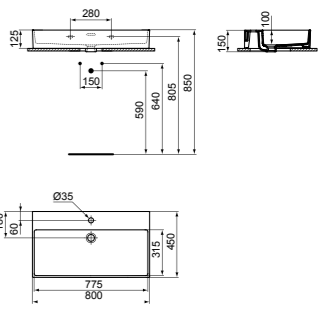

BASIN 80CM WITH 1 TAP HOLE

MODEL	FINISH	SKU
With Overflow, 1 tap hole	White Gloss White Silk	T372901 T3729V1
With Overflow, 1 tap hole, Grinded	White Gloss White Silk	T389901 T3899V1

· 80x45cm basin
· Slotted overflow
· 1 tap hole
· Wall-mounted installation

· Grinded model for lay on installation
· For bottle trap and waste options see page 233