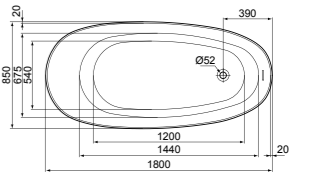

CONCA ACCESSORIES

TOWEL RING, ROUND

MODEL	CHROME	SILVER STORM	BRUSHED GOLD	MAGNETIC GREY
Towel ring	T4503AA	T4503GN	T4503A2	T4503A5

TUMBLER, ROUND

MODEL	CHROME	SILVER STORM	BRUSHED GOLD	MAGNETIC GREY
Tumbler	T4505AA	T4505GN	T4505A2	T4505A5

ROBE HOOK, ROUND

MODEL	CHROME	SILVER STORM	BRUSHED GOLD	MAGNETIC GREY
Robe hook	T4507AA	T4507GN	T4507A2	T4507A5

SOAP DISH, ROUND

MODEL	CHROME	SILVER STORM	BRUSHED GOLD	MAGNETIC GREY
Soap dish	T4509AA	T4509GN	T4509A2	T4509A5

BATHTUBS

AROUND FREE-STANDING BATHTUB 180X85CM

MODEL	SKU
White	K871501
Matt White	K8715V1
Gloss White/Black	K8715V2

· Dimensions : 180x85cm
· Material : One piece acrylic
· Weight : 51kg

· Water capacity : 230lt
· Norm : EN 14516
· Includes chrome clicker waste and integrated slotted overflow

CONCA FREE-STANDING BATHTUB 180X80CM SOLID SURFACE

MODEL	SKU
Matt White	K8830EN

· Dimensions : 180x80cm
· Material : Solid Surface
· One piece bath
· Weight : 175kg
· Installation requirement: Ensure the flooring can withstand a minimum weight of 605KG

· Water Capacity : 430lt
· Norm : EN 14516
· Includes chrome clicker waste and integrated slotted overflow
· Matt White Solid Surface waste cover included

DEA FREE-STANDING DOUBLE ENDED BATHTUB 170X75CM

MODEL	SKU
White	E306601
Matt White	K8720V1
Matt White/Black	K8720V3
Coloured bath waste cover	LV238--

· Dimensions : 170x75cm
· Material : One piece acrylic
· Weight : 45kg
· Water capacity : 185lt

· Norm : EN 14516
· Includes clicker waste (trapezoid shape) and integrated slotted overflow

BATH FINISH CHART

	01	V1	V2	V3
	STANDARD WHITE	MATT WHITE	GLOSS WHITE INTERNAL GLOSS BLACK EXTERNAL	MATT WHITE INTERNAL MATT BLACK EXTERNAL
BATH COLOUR				
		SILVER STORM	BRUSHED GOLD	MAGNETIC GREY
COLOURED BATH WASTE COVER (to be ordered separately)		GN	A2	A5