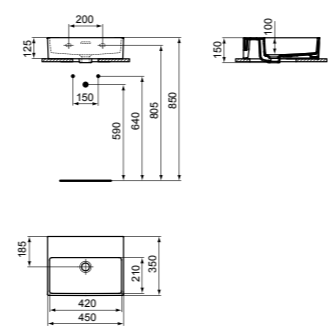

MODEL	FINISH	SKU
With Overflow, 1 tap hole	White Gloss White Silk	T374101 T3741V1

· 50x40cm vessel
· With slotted overflow
· With 1 tap hole

· For lay-on installation only
· Glazed on all 4 sides
· For bottle trap and waste options see page 233

VESSEL 60X40CM WITHOUT TAP HOLE

MODEL	FINISH	SKU
No Overflow, No tap hole	White Gloss White Silk	T374001 T3740V1

· 60x40cm vessel
· No overflow
· No tap hole

HAND WASH BASIN 45X35CM WITH 1 TAP HOLE

MODEL	FINISH	SKU
With Overflow, 1 tap hole	White Gloss White Silk	T373201 T3732V1
With Overflow, 1 tap hole, Grinded	White Gloss White Silk	T391701 T3917V1

· 45x35cm hand wash basin
· With slotted overflow
· With 1 tap hole

· Grinded model for lay on installation
· For bottle trap and waste options see page 233

HAND WASH BASIN 45X35CM WITHOUT TAP HOLE

MODEL	FINISH	SKU
With Overflow, No tap hole	White Gloss	T391601
With Overflow, No tap hole, Grinded	White Gloss	T391801

· 45x35cm hand wash basin
· With slotted overflow
· No tap hole

· Grinded model for lay on installation
· For bottle trap and waste options see page 233

HAND WASH BASIN 45X25CM LEFT HANDED WITH 1 TAP HOLE

MODEL	FINISH	SKU
With Overflow, 1 tap hole	White Gloss White Silk	T373301 T3733V1
With Overflow, 1 tap hole, Grinded	White Gloss White Silk	T392001 T3920V1

· 45x25cm hand wash basin
· Left Handed
· With slotted overflow
· With 1 tap hole

· Grinded model for lay on installation
· For bottle trap and waste options see page 233