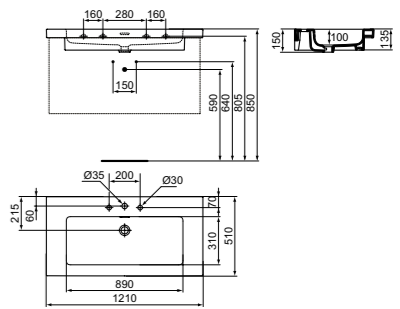

VANITY BASIN 120CM WITH 3 TAP HOLES

MODEL	FINISH	SKU
With Overflow, 3 tap holes	White Gloss	T437201
120x50cm vanity basin - With slotted overflow - With 3 tap holes		
- For use with Conca 120cm vanity units see page 258 & 260 - For bottle trap and waste options see page 233