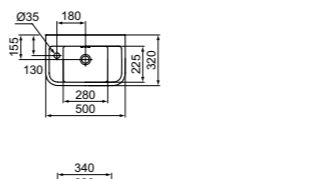

HAND WASH BASIN 45CM WITH 2 TAP HOLES

MODEL	FINISH	SKU
With Overflow, 2 tap holes	White Gloss	E251701

- 50x30cm hand wash basin
- 3 hole overflow
- 2 tap holes
- Wall-mounted installation
- For bottle trap and waste options see page 233