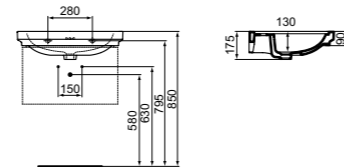

BASIN 70CM WITH 3 TAP HOLES

MODEL	FINISH	SKU
With Overflow, 3 tap holes	White Gloss	E222301

· 71.5x50cm basin
· 3 hole overflow
· 3 tap holes

· Wall-mounted installation or with pedestal
· For bottle trap and waste options see page 233

PEDESTAL FOR 60/70CM BASIN INSTALLATION

MODEL	FINISH	SKU
Pedestal for 60 and 70cm basins	White Gloss	E222401

· Pedestal for use with 60 and 70cm basins

VANITY BASIN 60CM WITH 1 TAP HOLE

MODEL	FINISH	SKU
With Overflow, 1 tap hole	White Gloss	E223801

· 66.5x54cm vanity basin
· 3 hole overflow
· With 1 tap hole

· For use with Conca 60cm vanity units see page 258 & 260
· For bottle trap and waste options see page 233

VANITY BASIN 60CM WITH 2 TAP HOLES

MODEL	FINISH	SKU
With Overflow, 2 tap holes	White Gloss	E223901

· 66.5x54cm vanity basin
· With 3 hole overflow
· With 2 tap holes

· For use with Conca 60cm vanity units see page 258 & 260
· For bottle trap and waste options see page 233

VANITY BASIN 60CM WITH 3 TAP HOLES

MODEL	FINISH	SKU
With Overflow, 3 tap holes	White Gloss	E224001

· 66.5x54cm vanity basin
· With slotted overflow
· With 3 tap holes

· For use with Conca 60cm vanity units see page 258 & 260
· For bottle trap and waste options see page 233