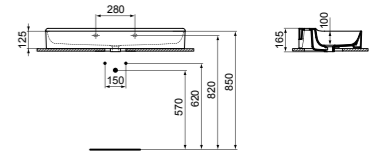

BASIN 100CM WITH 3 TAP HOLES

MODEL	FINISH	SKU
No Overflow, 3 tap holes	White Gloss	T380101
No Overflow, 3 tap holes, Grinded	White Gloss	T383601

· 100x45cm basin
· No overflow
· 3 tap holes

· Wall-mounted installation
· Grinded model for lay on installation
· For bottle trap and waste options see page 233