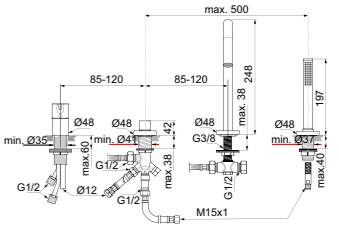

4-HOLE BATH & SHOWER MIXER WITH SPOUT

MODEL	CHROME	SILVER STORM	BRUSHED GOLD	MAGNETIC GREY
With hand-spray	BC789AA	BC789GN	BC789A2	BC789A5
· 4 hole single lever bath and shower mixer · With spout · With pullout hand-spray