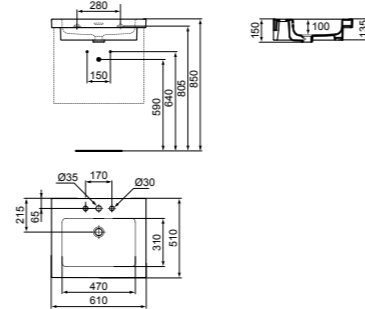

MODEL	FINISH	SKU
With Overflow, 3 tap holes	White Gloss	T436001
60x50cm vanity basin - With slotted overflow - With 3 tap holes		
- For use with Conca 60cm vanity units see page 258 & 260 - For use with 60cm wash stand see page 231 - For bottle trap and waste options see page 233