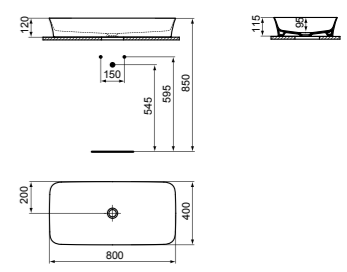

VESSEL 80CM WITHOUT TAP HOLE

MODEL	FINISH	SKU
No overflow, No tap hole	White Gloss	E139101
	White Silk	E1391V1
	Coloured*	E1391--

· 80x40cm vessel
· Rectangular
· 3.8mm ultra-thin edged
· Features Diamatec® technology
· No overflow

· No tap hole
· White Silk and Coloured basins are supplied with a colour matched freeflow waste
· For bottle trap and waste options see page 233