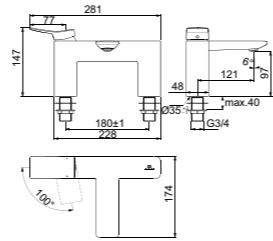

EXPOSED BATH & SHOWER MIXER

MODEL	CHROME	SILVER STORM	BRUSHED GOLD	MAGNETIC GREY
With Shower Set	BC763AA	BC763GN	BC763A2	BC763A5

- Exposed single lever bath and shower mixer
- Shower set available for BC763 models
- Shower set = metal stick handshower, IdealFlex shower hose and square metal shower holder

2-HOLE BATH FILLER

MODEL	CHROME	SILVER STORM	BRUSHED GOLD	MAGNETIC GREY
Without Shower Set	BC767AA	BC767GN	BC767A2	BC767A5

- Single lever 2-hole bath filler

2-HOLE BATH & SHOWER MIXER

MODEL	CHROME	SILVER STORM	BRUSHED GOLD	MAGNETIC GREY
With Shower Set	BC768AA	BC768GN	BC768A2	BC768A5

- Single lever 2-hole bath and shower mixer with shower set
- Shower set = metal stick handshower, IdealFlex shower hose and square metal shower holder

WALL-MOUNTED BATH & SHOWER MIXER - KIT 2 EASYBOX

MODEL	CHROME	SILVER STORM	BRUSHED GOLD	MAGNETIC GREY
For Kit 1 A1000NU	A7374AA	A7374GN	A7374A2	A7374A5

- Wall-mounted single lever bath and shower mixer
- With additional back-flow prevention on second outlet for A7375AA
- Requires built-in kit A1000NU (sold separately, see page 252) and a suitable outlet
- Automatic pull-diverter

WALL-MOUNTED SHOWER MIXER - KIT 2

MODEL	CHROME	SILVER STORM	BRUSHED GOLD	MAGNETIC GREY
For Kit 1 A1000NU	A7373AA	A7373GN	A7373A2	A7373A5

- Wall-mounted single lever shower mixer
- Requires built-in kit 1 A1000NU (sold separately, see page 252)

WALL-MOUNTED SPOUT 180 MM

MODEL	CHROME	SILVER STORM	BRUSHED GOLD	MAGNETIC GREY
180mm Spout	BC769AA	BC769GN	BC769A2	BC769A5

- Wall-mounted bath spout with 180mm projection

BASIN MIXER

MODEL	CHROME	SILVER STORM	BRUSHED GOLD	MAGNETIC GREY
With Click Waste	BC799AA	BC799GN	BC799A2	BC799A5
Without Waste	BC800AA	BC800GN	BC800A2	BC800A5

- Single lever basin mixer
- Clicker waste available on BC799 models
- EasyFix®