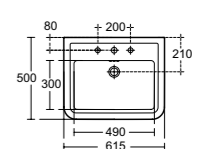

TIPO Z

BASIN 74CM WITH 1 TAP HOLE

MODEL	FINISH	SKU
With Overflow, 1 tap hole	White Gloss White Silk	T442501 T4425V1

- 74x47cm one piece basin
- Slotted overflow
- 1 tap hole
- For waste options see page 233

BASIN 74CM WITH 1 TAP HOLE

MODEL	FINISH	SKU
With Overflow, 1 tap hole	Black Gloss Black Matt	T4425V2 T4425V3

- 74x47cm one piece basin
- Slotted overflow
- 1 tap hole
- For waste options see page 233

BASIN 74CM WITH 3 TAP HOLES

MODEL	FINISH	SKU
With Overflow, 3 tap holes	White Gloss White Silk	T442601 T4426V1

- 74x47cm one piece basin
- Slotted overflow
- 3 tap holes
- For waste options see page 233

BASIN 74CM WITH 3 TAP HOLES

MODEL	FINISH	SKU
With Overflow, 3 tap holes	Black Gloss Black Matt	T4426V2 T4426V3

- 74x47cm one piece basin
- Slotted overflow
- 3 tap holes
- For waste options see page 233

CALLA

BASIN 60CM WITH 1 TAP HOLE

MODEL	FINISH	SKU
With Overflow, 1 tap hole	White Gloss	E221601

- 61.5x50cm basin
- 3 hole overflow
- 1 tap hole

- Wall-mounted installation or with pedestal
- For bottle trap and waste options see page 233

BASIN 60CM WITH 2 TAP HOLES

MODEL	FINISH	SKU
With Overflow, 2 tap holes	White Gloss	E221701

- 61.5x50cm basin
- 3 hole overflow
- 2 tap holes

BASIN 60CM WITH 3 TAP HOLES

MODEL	FINISH	SKU
With Overflow, 2 tap holes	White Gloss	E221801

- 61.5x50cm basin
- 3 hole overflow
- 3 tap holes

BASIN 70CM WITH 1 TAP HOLE

MODEL	FINISH	SKU
With Overflow, 1 tap hole	White Gloss	E221901

- 71.5x50cm basin
- 3 hole overflow

- 1 tap hole
- Wall-mounted installation or with pedestal
- For bottle trap and waste options see page 233

BASIN 70CM WITH 2 TAP HOLES

MODEL	FINISH	SKU
With Overflow, 2 tap holes	White Gloss	E222201

- 71.5x50cm basin
- 3 hole overflow
- 2 tap holes

- Wall-mounted installation or with pedestal
- For bottle trap and waste options see page 233