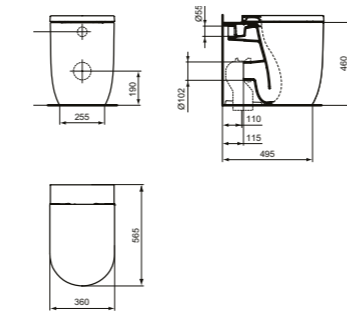

- Raised height back-to-wall bowl
- Features AquaBlade® flush technology

- Width 355 x Length 560 x Height 460mm
- Floor fixations
- To be installed with dedicated overwrap seat (sold separately)

CURVE SEAT AND COVER – SOFT-CLOSE