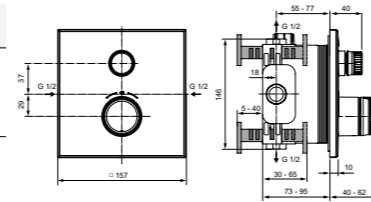

BUILT-IN THERMOSTATS

EASYBOX BUILT-IN INSTALLATION KIT

MODEL	SKU
Built-in kit 1	A1000NU

· Not included in Atelier Terms

CERATHERM NAVIGO SQUARE WALL-MOUNTED SHOWER THERMOSTAT - KIT 2

MODEL	CHROME	SILVER STORM	BRUSHED GOLD	MAGNETIC GREY
For kit A1000NU	A7301AA	A7301GN	A7301A2	A7301A5

· Wall-mounted thermostatic shower mixer
· Requires built-in kit A1000NU (sold separately, see above) and a suitable outlet