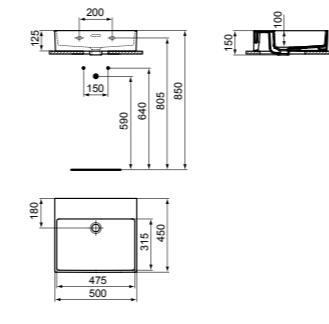

BASIN 50CM WITH 3 TAP HOLES

MODEL	FINISH	SKU
With Overflow, 3 tap holes	White Gloss	T388201
With Overflow, 3 tap holes, Grinded	White Gloss	T388501

· 50x45cm basin
· Slotted overflow
· 3 tap holes
· Wall-mounted installation

· Grinded model for lay on installation
· For bottle trap and waste options see page 233

BASIN 50CM WITHOUT TAP HOLE

MODEL	FINISH	SKU
With Overflow, No tap hole	White Gloss	T388301
With Overflow, No tap hole, Grinded	White Gloss	T388601

· 50x45cm basin
· Slotted overflow
· No tap hole
· Wall-mounted installation

· Grinded model for lay on installation
· For bottle trap and waste options see page 233

BASIN 60CM WITH 1 TAP HOLE

MODEL	FINISH	SKU
With Overflow, 1 tap hole	White Gloss White Silk	T372701 T3727V1
With Overflow, 1 tap hole, Grinded	White Gloss White Silk	T388901 T3889V1

· 60x45cm basin
· Slotted overflow
· 1 tap hole

· Wall-mounted installation
· Grinded model for lay on installation
· For bottle trap and waste options see page 233

BASIN 60CM WITH 3 TAP HOLES

MODEL	FINISH	SKU
With Overflow, 3 tap holes	White Gloss	T388701
With Overflow, 3 tap holes, Grinded	White Gloss	T389001

· 60x45cm basin
· Slotted overflow
· 3 tap holes

· Wall-mounted installation
· Grinded model for lay on installation
· For bottle trap and waste options see page 233