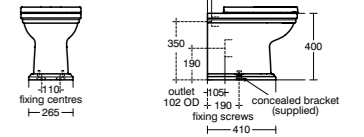

BACK-TO-WALL BIDET, 1 TAP HOLE

MODEL	FINISH	SKU
Back-to-wall bidet, 1 tap hole	White Gloss	E222601
· Back-to-wall bidet · 3 hole overflow · 1 tap hole