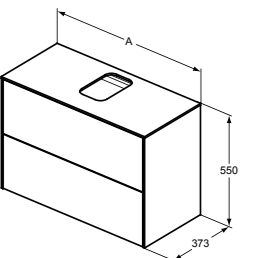

BASIN UNIT – 2 DRAWERS WITH WORKTOP – CENTRAL CUT

MODEL	SKU
120X37X55cm	T3949--
100X37X55cm	T3948--
80X37X55cm	T3947--
60X37X55cm	T3946--

- 2 drawers
- Slim metal drawer system
- Push to open drawers, no handle required
- Soft-close function
- Inside cabinet in Matt Anthracite finish
- Optional LED internal lights available to order separately in relevant sizes
- Space saving basin trap to be ordered separately using code EE23033967

	A
T3949	1200
T3948	1000
T3947	800
T3946	600