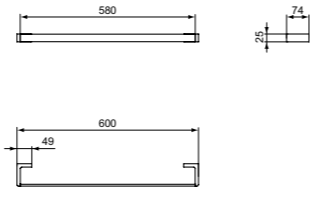

60CM TOWEL RAIL, SQUARE

MODEL	CHROME	SILVER STORM	BRUSHED GOLD	MAGNETIC GREY
60cm towel rail	T4498AA	T4498GN	T4498A2	T4498A5

60CM DOUBLE TOWEL RAIL, SQUARE

MODEL	CHROME	SILVER STORM	BRUSHED GOLD	MAGNETIC GREY
60cm double towel rail	T4500AA	T4500GN	T4500A2	T4500A5