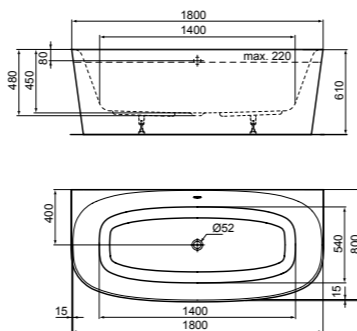

DEA WALL DOUBLE ENDED BATHTUB 180X80CM (INCLUDING BATH FILLER)

	MODEL	SKU
White	T994101	
- Dimensions : 180x80cm - Material : One piece acrylic - Wall installation only - Weight : 66kg	- Water Capacity : 220lt - Norm : EN 14516 - Includes combined chrome bath filler, clicker waste and overflow