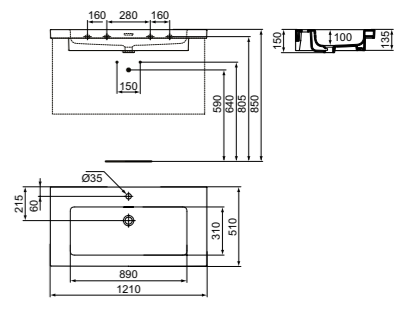

VANITY BASIN 120CM WITH 1 TAP HOLE

MODEL	FINISH	SKU
With Overflow, 1 tap hole	White Gloss	T437001
120x50cm vanity basin - With slotted overflow - With 1 tap hole		
- For use with Conca 120cm vanity units see page 258 & 260 - For bottle trap and waste options see page 233