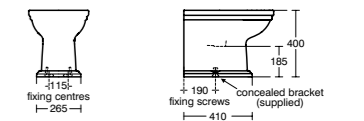

BACK-TO-WALL BIDET, 1 TAP HOLE

MODEL	FINISH	SKU
Back-to-wall bidet, 1 tap hole	White Gloss	E222601
· Back-to-wall bidet · 3 hole overflow · 1 tap hole