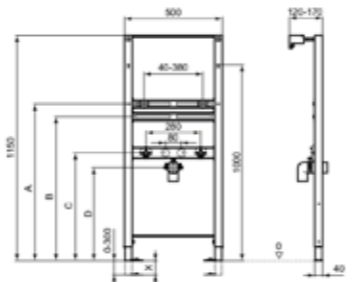

Ref.	Min. height	Max. height
A	865-X	1010
B	805-X	1010
C	937.5-X	935
D	=C-50	885