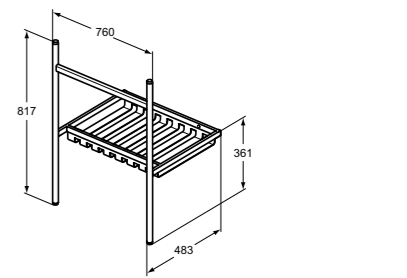

WASH STAND FOR 80CM VANITY BASIN

MODEL	FINISH	SKU
Wash stand 80 x 50cm	Silk Black	E2533XG

· Wash stand for use with 80cm Calla and Extra vanity basins