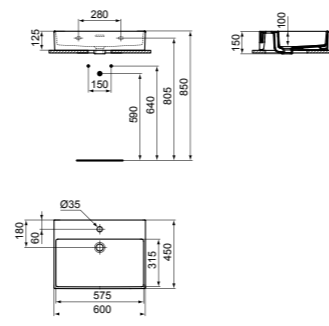

BASIN 50CM WITH 3 TAP HOLES

MODEL	FINISH	SKU
With Overflow, 3 tap holes	White Gloss	T388201
With Overflow, 3 tap holes, Grinded	White Gloss	T388501

· 50x45cm basin
· Slotted overflow
· 3 tap holes
· Wall-mounted installation

· Grinded model for lay on installation
· For bottle trap and waste options see page 233

BASIN 50CM WITHOUT TAP HOLE

MODEL	FINISH	SKU
With Overflow, No tap hole	White Gloss	T388301
With Overflow, No tap hole, Grinded	White Gloss	T388601

· 50x45cm basin
· Slotted overflow
· No tap hole
· Wall-mounted installation

· Grinded model for lay on installation
· For bottle trap and waste options see page 233

BASIN 60CM WITH 1 TAP HOLE

MODEL	FINISH	SKU
With Overflow, 1 tap hole	White Gloss White Silk	T372701 T3727V1
With Overflow, 1 tap hole, Grinded	White Gloss White Silk	T388901 T3889V1

· 60x45cm basin
· Slotted overflow
· 1 tap hole

· Wall-mounted installation
· Grinded model for lay on installation
· For bottle trap and waste options see page 233

BASIN 60CM WITH 3 TAP HOLES

MODEL	FINISH	SKU
With Overflow, 3 tap holes	White Gloss	T388701
With Overflow, 3 tap holes, Grinded	White Gloss	T389001

· 60x45cm basin
· Slotted overflow
· 3 tap holes

· Wall-mounted installation
· Grinded model for lay on installation
· For bottle trap and waste options see page 233