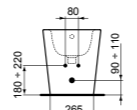

BLEND

CUBE SEAT AND COVER — STANDARD CLOSE

MODEL	FINISH	SKU
Cube seat and cover - soft-close	White Gloss White Silk	T392601 T3926V1
· Overwrap design	· Easy take-off system · Toggle fixations	

CUBE WALL-HUNG BIDET

MODEL	FINISH	SKU
Wall-hung bidet	White Gloss White Silk	T368701 T3687V1
· Wall-hung bidet · Hidden fixations (included) for easy & fast cleaning · 1 tap hole	· With overflow · Width 360 x Length 540 x Height 340mm	

CUBE BACK-TO-WALL BIDET

MODEL	FINISH	SKU
Back-to-wall bidet	White Gloss White Silk	T368901 T3689V1
· Hidden fixations (included) for easy and fast cleaning · Width 355 x Length 560 x Height 400mm