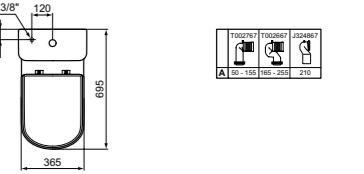

BACK-TO-WALL BIDET, 1 TAP HOLE

MODEL	FINISH	SKU
Back-to-wall bidet, 1 tap hole	White Gloss	E222601
· Back-to-wall bidet · 3 hole overflow · 1 tap hole