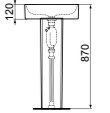

VESSEL 45CM WITHOUT TAP HOLE

MODEL	FINISH	SKU
No Overflow, No tap hole	White Gloss White Silk	T369601 T3696V1

- 45cm round vessel basin
- No overflow
- No tap hole
- For lay on installation or use with freestanding pedestal
- For bottle trap and waste options see page 233

VESSEL 60X40CM WITHOUT TAP HOLE

MODEL	FINISH	SKU
No Overflow, No tap hole	White Gloss White Silk	T369801 T3698V1

- 60x40cm rectangle vessel basin
- No overflow
- No tap hole
- For lay on installation or use with freestanding pedestal
- For bottle trap and waste options see page 233

HAND WASH BASIN 40X35CM WITH 1 TAP HOLE

MODEL	FINISH	SKU
With Overflow, 1 tap hole	White Gloss White Silk	T369501 T3695V1
With Overflow, 1 tap hole, Grinded	White Gloss White Silk	T387601 T3876V1

- 40x35cm hand wash basin
- No overflow
- Slotted overflow
- 1 tap hole
- Wall-mounted installation
- Grinded model for lay on installation
- For bottle trap and waste options see page 233

HAND WASH BASIN 40X35CM WITH 3 TAP HOLES

MODEL	FINISH	SKU
With Overflow, 3 tap holes	White Gloss	T381001

- 40x35cm hand wash basin
- Slotted overflow
- 3 tap holes
- Wall-mounted installation
- For bottle trap and waste options see page 233

HAND WASH BASIN 40X35CM WITHOUT TAP HOLE

MODEL	FINISH	SKU
With Overflow, No tap hole	White Gloss	T381101
With Overflow, No tap hole, Grinded	White Gloss	T387701

- 40x35cm hand wash basin
- Slotted overflow
- No tap hole
- Wall-mounted installation
- Grinded model for lay on installation
- For bottle trap and waste options see page 233

HAND WASH BASIN 40X35CM WITH 1 TAP HOLE

MODEL	FINISH	SKU
No Overflow, 1 tap hole	White Gloss	T387401
No Overflow, 1 tap hole, Grinded	White Gloss	T387801