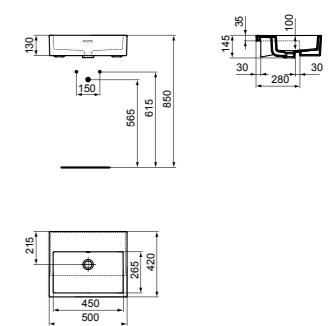

SEMI COUNTERTOP BASIN 50CM WITHOUT TAP HOLE

MODEL	FINISH	SKU
With Overflow, No tap hole	White Gloss	T427801

· 50cm semicountertop basin
· With slotted overflow

· No tap hole
· For bottle trap and waste options see page 233