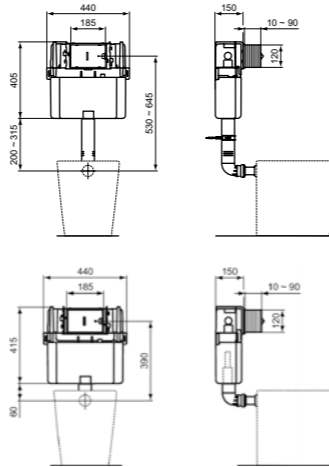

OTHER FRAMES

MODEL	SKU
Prosys washbasin frame for decktaps	R010267
Prosys washbasin frame for wall mounted taps	R016167

· Not included in Atelier Terms