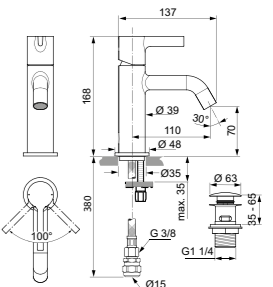

EXPOSED BATH & SHOWER MIXER

MODEL	CHROME	SILVER STORM	BRUSHED GOLD	MAGNETIC GREY
With Shower Set	BC763AA	BC763GN	BC763A2	BC763A5

- Exposed single lever bath and shower mixer
- Shower set available for BC763 models
- Shower set = metal stick handshower, IdealFlex shower hose and square metal shower holder

2-HOLE BATH FILLER

MODEL	CHROME	SILVER STORM	BRUSHED GOLD	MAGNETIC GREY
Without Shower Set	BC767AA	BC767GN	BC767A2	BC767A5

- Single lever 2-hole bath filler

2-HOLE BATH & SHOWER MIXER

MODEL	CHROME	SILVER STORM	BRUSHED GOLD	MAGNETIC GREY
With Shower Set	BC768AA	BC768GN	BC768A2	BC768A5

- Single lever 2-hole bath and shower mixer with shower set
- Shower set = metal stick handshower, IdealFlex shower hose and square metal shower holder

WALL-MOUNTED BATH & SHOWER MIXER - KIT 2 EASYBOX

MODEL	CHROME	SILVER STORM	BRUSHED GOLD	MAGNETIC GREY
For Kit 1 A1000NU	A7374AA	A7374GN	A7374A2	A7374A5

- Wall-mounted single lever bath and shower mixer
- With additional back-flow prevention on second outlet for A7375AA
- Requires built-in kit A1000NU (sold separately, see page 252) and a suitable outlet
- Automatic pull-diverter

WALL-MOUNTED SHOWER MIXER - KIT 2

MODEL	CHROME	SILVER STORM	BRUSHED GOLD	MAGNETIC GREY
For Kit 1 A1000NU	A7373AA	A7373GN	A7373A2	A7373A5

- Wall-mounted single lever shower mixer
- Requires built-in kit 1 A1000NU (sold separately, see page 252)

WALL-MOUNTED SPOUT 180 MM

MODEL	CHROME	SILVER STORM	BRUSHED GOLD	MAGNETIC GREY
180mm Spout	BC769AA	BC769GN	BC769A2	BC769A5

- Wall-mounted bath spout with 180mm projection

BASIN MIXER

MODEL	CHROME	SILVER STORM	BRUSHED GOLD	MAGNETIC GREY
With Click Waste	BC799AA	BC799GN	BC799A2	BC799A5
Without Waste	BC800AA	BC800GN	BC800A2	BC800A5

- Single lever basin mixer
- Clicker waste available on BC799 models
- EasyFix®