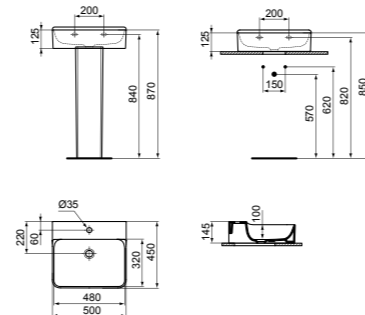

BASIN 50CM WITH 1 TAP HOLE

MODEL	FINISH	SKU
With Overflow, 1 tap hole	White Gloss White Silk	T369001 T3690V1
With Overflow, 1 tap hole, Grinded	White Gloss White Silk	T381201 T3812V1

· 50x45cm basin
· Slotted overflow
· 1 tap hole

· Wall-mounted installation or with pedestal
· Grinded model for lay on installation
· For bottle trap and waste options see page 233

BASIN 50CM WITH 3 TAP HOLES

MODEL	FINISH	SKU
With Overflow, 3 tap holes	White Gloss	T378301
With Overflow, 3 tap holes, Grinded	White Gloss	T381301

· 50x45cm basin
· Slotted overflow
· 3 tap holes

· Wall-mounted installation or with pedestal
· Grinded model for lay on installation
· For bottle trap and waste options see page 233

BASIN 50CM WITHOUT TAP HOLE

MODEL	FINISH	SKU
With Overflow, No tap hole	White Gloss	T378401
With Overflow, No tap hole, Grinded	White Gloss	T381401

· 50x45cm basin
· Slotted overflow
· No tap hole

· Wall-mounted installation or with pedestal
· Grinded model for lay on installation
· For bottle trap and waste options see page 233

BASIN 50CM WITH 1 TAP HOLE

MODEL	FINISH	SKU
No Overflow, 1 tap hole	White Gloss	T378501
No Overflow, 1 tap hole, Grinded	White Gloss	T381501

· 50x45cm basin
· No overflow
· 1 tap hole

· Wall-mounted installation or with pedestal
· Grinded model for lay on installation
· For bottle trap and waste options see page 233