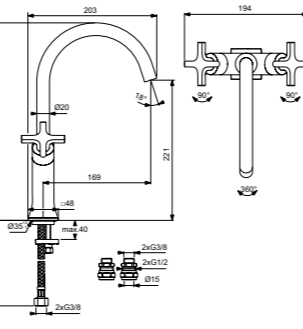

DUAL CONTROL BASIN MIXER

MODEL	CHROME	MAGNETIC GREY
Without Waste	BD435AA	BD435A5
<ul style="list-style-type: none"> Ceramic cartridges EasyFix® 5 litres per minute PCA 	<ul style="list-style-type: none"> Swivel spout with swivel limit 	