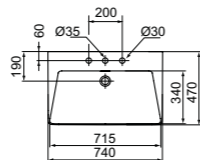

TIPO Z

BASIN 74CM WITH 1 TAP HOLE

MODEL	FINISH	SKU
With Overflow, 1 tap hole	White Gloss White Silk	T442501 T4425V1

- 74x47cm one piece basin
- Slotted overflow
- 1 tap hole
- For waste options see page 233

BASIN 74CM WITH 1 TAP HOLE

MODEL	FINISH	SKU
With Overflow, 1 tap hole	Black Gloss Black Matt	T4425V2 T4425V3

- 74x47cm one piece basin
- Slotted overflow
- 1 tap hole
- For waste options see page 233

BASIN 74CM WITH 3 TAP HOLES

MODEL	FINISH	SKU
With Overflow, 3 tap holes	White Gloss White Silk	T442601 T4426V1

- 74x47cm one piece basin
- Slotted overflow
- 3 tap holes
- For waste options see page 233

BASIN 74CM WITH 3 TAP HOLES

MODEL	FINISH	SKU
With Overflow, 3 tap holes	Black Gloss Black Matt	T4426V2 T4426V3

- 74x47cm one piece basin
- Slotted overflow
- 3 tap holes
- For waste options see page 233

CALLA

BASIN 60CM WITH 1 TAP HOLE

MODEL	FINISH	SKU
With Overflow, 1 tap hole	White Gloss	E221601

- 61.5x50cm basin
- 3 hole overflow
- 1 tap hole

- Wall-mounted installation or with pedestal
- For bottle trap and waste options see page 233

BASIN 60CM WITH 2 TAP HOLES

MODEL	FINISH	SKU
With Overflow, 2 tap holes	White Gloss	E221701

- 61.5x50cm basin
- 3 hole overflow
- 2 tap holes

BASIN 60CM WITH 3 TAP HOLES

MODEL	FINISH	SKU
With Overflow, 2 tap holes	White Gloss	E221801

- 61.5x50cm basin
- 3 hole overflow
- 3 tap holes

BASIN 70CM WITH 1 TAP HOLE

MODEL	FINISH	SKU
With Overflow, 1 tap hole	White Gloss	E221901

- 71.5x50cm basin
- 3 hole overflow

- 1 tap hole
- Wall-mounted installation or with pedestal
- For bottle trap and waste options see page 233

BASIN 70CM WITH 2 TAP HOLES

MODEL	FINISH	SKU
With Overflow, 2 tap holes	White Gloss	E222201

- 71.5x50cm basin
- 3 hole overflow
- 2 tap holes

- Wall-mounted installation or with pedestal
- For bottle trap and waste options see page 233