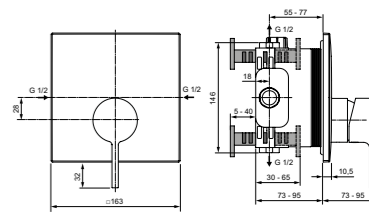

SINGLE LEVER BUILT-IN MANUAL SHOWER MIXER

MODEL	CHROME	MAGNETIC GREY
Built-in shower mixer	A7621AA	A7621A5
· 47mm ceramic cartridge · Hot water limiter – integrated into the cartridge · Square slim metal escutcheon · Metal handle without red/blue printing	· Automatic diverter · To be used only in combination with Easy Box A1000NU kit 1 (internal part)