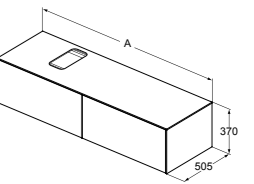

CONCA FURNITURE

BASIN UNIT – 2 DRAWERS WITH WORKTOP – BESPOKE CUT

MODEL	SKU
240X50X37cm	T4334--
200X50X37cm	T3986--
160X50X37cm	T3983--

- 2 drawers
- Slim metal drawer system
- Push to open drawers, no handle required
- Soft-close function
- Inside cabinet in Matt Anthracite finish
- Optional LED internal lights available to order separately in relevant sizes
- Space saving basin trap to be ordered separately using code EE23033967
- Cut position to be provided using bespoke template, see page 267 for cut options

	A
T4334	2400
T3986	2000
T3983	1600