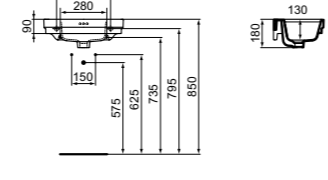

SLOTTED CLICKER BASIN WASTE

MODEL	CHROME	SILVER STORM	BRUSHED GOLD	MAGNETIC GREY
Clicker Waste	E1482AA*	E1482GN	E1482A2	E1482A5

- Slotted clicker waste
- Chrome not included in Atelier Terms