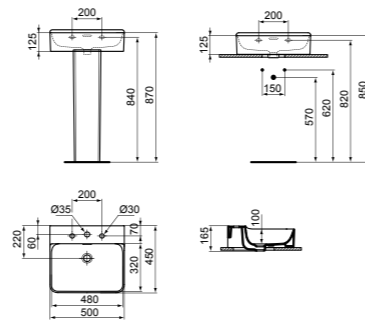

BASIN 50CM WITH 1 TAP HOLE

MODEL	FINISH	SKU
With Overflow, 1 tap hole	White Gloss White Silk	T369001 T3690V1
With Overflow, 1 tap hole, Grinded	White Gloss White Silk	T381201 T3812V1

· 50x45cm basin
· Slotted overflow
· 1 tap hole

· Wall-mounted installation or with pedestal
· Grinded model for lay on installation
· For bottle trap and waste options see page 233

BASIN 50CM WITH 3 TAP HOLES

MODEL	FINISH	SKU
With Overflow, 3 tap holes	White Gloss	T378301
With Overflow, 3 tap holes, Grinded	White Gloss	T381301

· 50x45cm basin
· Slotted overflow
· 3 tap holes

· Wall-mounted installation or with pedestal
· Grinded model for lay on installation
· For bottle trap and waste options see page 233

BASIN 50CM WITHOUT TAP HOLE

MODEL	FINISH	SKU
With Overflow, No tap hole	White Gloss	T378401
With Overflow, No tap hole, Grinded	White Gloss	T381401

· 50x45cm basin
· Slotted overflow
· No tap hole

· Wall-mounted installation or with pedestal
· Grinded model for lay on installation
· For bottle trap and waste options see page 233

BASIN 50CM WITH 1 TAP HOLE

MODEL	FINISH	SKU
No Overflow, 1 tap hole	White Gloss	T378501
No Overflow, 1 tap hole, Grinded	White Gloss	T381501

· 50x45cm basin
· No overflow
· 1 tap hole

· Wall-mounted installation or with pedestal
· Grinded model for lay on installation
· For bottle trap and waste options see page 233