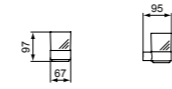

CONCA ACCESSORIES

TOWEL RING, ROUND

MODEL	CHROME	SILVER STORM	BRUSHED GOLD	MAGNETIC GREY
Towel ring	T4503AA	T4503GN	T4503A2	T4503A5

TUMBLER, ROUND

MODEL	CHROME	SILVER STORM	BRUSHED GOLD	MAGNETIC GREY
Tumbler	T4505AA	T4505GN	T4505A2	T4505A5

ROBE HOOK, ROUND

MODEL	CHROME	SILVER STORM	BRUSHED GOLD	MAGNETIC GREY
Robe hook	T4507AA	T4507GN	T4507A2	T4507A5

SOAP DISH, ROUND

MODEL	CHROME	SILVER STORM	BRUSHED GOLD	MAGNETIC GREY
Soap dish	T4509AA	T4509GN	T4509A2	T4509A5

BATHTUBS

AROUND FREE-STANDING BATHTUB 180X85CM

MODEL	SKU
White	K871501
Matt White	K8715V1
Gloss White/Black	K8715V2

· Dimensions : 180x85cm
· Material : One piece acrylic
· Weight : 51kg

· Water capacity : 230lt
· Norm : EN 14516
· Includes chrome clicker waste and integrated slotted overflow

CONCA FREE-STANDING BATHTUB 180X80CM SOLID SURFACE

MODEL	SKU
Matt White	K8830EN

· Dimensions : 180x80cm
· Material : Solid Surface
· One piece bath
· Weight : 175kg
· Installation requirement: Ensure the flooring can withstand a minimum weight of 605KG

· Water Capacity : 430lt
· Norm : EN 14516
· Includes chrome clicker waste and integrated slotted overflow
· Matt White Solid Surface waste cover included

DEA FREE-STANDING DOUBLE ENDED BATHTUB 170X75CM

MODEL	SKU
White	E306601
Matt White	K8720V1
Matt White/Black	K8720V3
Coloured bath waste cover	LV238--

· Dimensions : 170x75cm
· Material : One piece acrylic
· Weight : 45kg
· Water capacity : 185lt

· Norm : EN 14516
· Includes clicker waste (trapezoid shape) and integrated slotted overflow

BATH FINISH CHART

	01	V1	V2	V3
	STANDARD WHITE	MATT WHITE	GLOSS WHITE INTERNAL GLOSS BLACK EXTERNAL	MATT WHITE INTERNAL MATT BLACK EXTERNAL
BATH COLOUR				
		SILVER STORM	BRUSHED GOLD	MAGNETIC GREY
COLOURED BATH WASTE COVER (to be ordered separately)		GN	A2	A5