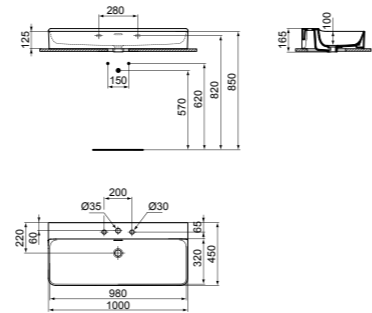

BASIN 100CM WITH 3 TAP HOLES

MODEL	FINISH	SKU
With Overflow, 3 tap holes	White Gloss	T379801
With Overflow, 3 tap holes, Grinded	White Gloss	T383301

· 100x45cm basin
· Slotted overflow
· 3 tap holes

· Wall-mounted installation
· Grinded model for lay on installation
· For bottle trap and waste options see page 233