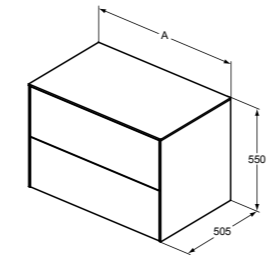

BASIN UNIT – 2 DRAWERS WITH WORKTOP – NO CUT

MODEL	SKU
120X50X55cm	T4324--
100X50X55cm	T4323--
80X50X55cm	T4322--
60X50X55cm	T4321--

- 2 drawers
- Slim metal drawer system
- Push to open drawers, no handle required
- Soft-close function
- Inside cabinet in Matt Anthracite finish
- Optional LED internal lights available to order separately in relevant sizes
- Space saving basin trap to be ordered separately using code EE23033967

	A
T4324	1200
T4323	1000
T4322	800
T4321	600