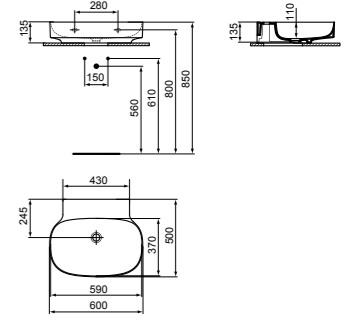

BASIN 50CM WITH 1 TAP HOLE

MODEL	FINISH	SKU
With Overflow, 1 tap hole	White Gloss White Silk	T475301 T4753V1
With Overflow, 1 tap hole, Grinded	White Gloss White Silk	T498101 T4981V1

- 50x50cm basin
- Slotted overflow
- 1 tap hole
- Features Diamatec technology

BASIN 50CM WITH 1 TAP HOLE

MODEL	FINISH	SKU
No Overflow, 1 tap hole	White Gloss White Silk	T439001 T4390V1
No Overflow, 1 tap hole, Grinded	White Gloss White Silk	T498501 T4985V1

- 50x50cm basin
- No overflow
- 1 tap hole
- Features Diamatec technology

BASIN 50CM WITH 3 TAP HOLES

MODEL	FINISH	SKU
No Overflow, 3 tap holes	White Gloss	T439101
No Overflow, 3 tap holes, Grinded	White Gloss	T498601

- 50x50cm basin
- No overflow
- 3 tap holes
- Features Diamatec technology

BASIN 50CM WITHOUT TAP HOLE

MODEL	FINISH	SKU
With Overflow, No tap hole	White Gloss	T475401
With Overflow, No tap hole, Grinded	White Gloss	T498201

- 50x50cm basin
- Slotted overflow
- No tap hole
- Features Diamatec technology

BASIN 50CM WITHOUT TAP HOLE

MODEL	FINISH	SKU
No Overflow, No tap hole	White Gloss	T439201
No Overflow, No tap hole, Grinded	White Gloss	T498701

- 50x50cm basin
- No overflow
- No tap hole
- Features Diamatec technology

BASIN 60CM WITH 1 TAP HOLE

MODEL	FINISH	SKU
With Overflow, 1 tap hole	White Gloss White Silk	T475501 T4755V1
With Overflow, 1 tap hole, Grinded	White Gloss White Silk	T498301 T4983V1

- 60x50cm basin
- Slotted overflow
- 1 tap hole
- Features Diamatec technology

- Wall-mounted installation
- Grinded model for lay on installation
- For bottle trap and waste options see page 233

BASIN 60CM WITH 1 TAP HOLE

MODEL	FINISH	SKU
No Overflow, 1 tap hole	White Gloss White Silk	T439301 T4393V1
No Overflow, 1 tap hole, Grinded	White Gloss White Silk	T498801 T4988V1

- 60x50cm basin
- No overflow
- 1 tap hole
- Features Diamatec technology