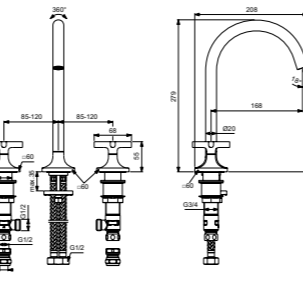

DUAL CONTROL 3 HOLE BASIN MIXER WITH CROSS HANDLES

MODEL	CHROME	MAGNETIC GREY
Without Waste	BD171AA	BD171A5
- Ceramic valves - EasyFix® 5 litres per minute PCA	Swivel spout with swivel limit