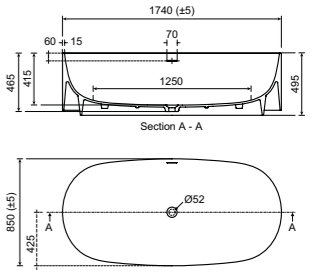

BATHTUBS

LINDA-X FREE-STANDING DOUBLE ENDED BATHTUB 175X80CM

	MODEL	SKU
Silk White	T4626EN	
- Dimensions : 175x80cm - Material : Solid Surface - One piece bath - Weight : 184kg - Installation requirement: Ensure the flooring can withstand a minimum weight of 461KG	- Water Capacity : 277lt - Norm : EN 14516 - Includes chrome clicker waste and integrated slotted overflow - Silk White Solid Surface waste cover included