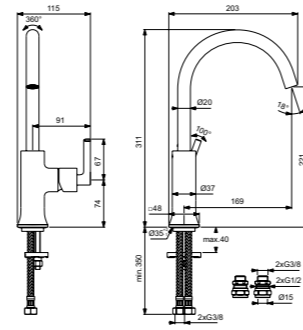

SINGLE LEVER HIGH SPOUT BASIN MIXER

MODEL	CHROME	MAGNETIC GREY
Without Waste	BD174AA	BD174A5
- Firmaflow® ceramic cartridge - Water saving aerator – 5 l/min	- EasyFix® - Tubular spout with 120° swivel limit