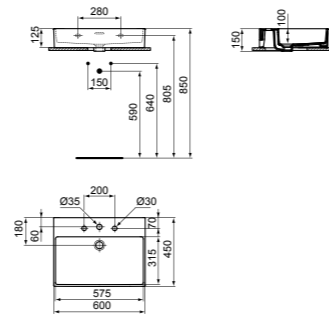

BASIN 50CM WITH 3 TAP HOLES

MODEL	FINISH	SKU
With Overflow, 3 tap holes	White Gloss	T388201
With Overflow, 3 tap holes, Grinded	White Gloss	T388501

· 50x45cm basin
· Slotted overflow
· 3 tap holes
· Wall-mounted installation

· Grinded model for lay on installation
· For bottle trap and waste options see page 233

BASIN 50CM WITHOUT TAP HOLE

MODEL	FINISH	SKU
With Overflow, No tap hole	White Gloss	T388301
With Overflow, No tap hole, Grinded	White Gloss	T388601

· 50x45cm basin
· Slotted overflow
· No tap hole
· Wall-mounted installation

· Grinded model for lay on installation
· For bottle trap and waste options see page 233

BASIN 60CM WITH 1 TAP HOLE

MODEL	FINISH	SKU
With Overflow, 1 tap hole	White Gloss White Silk	T372701 T3727V1
With Overflow, 1 tap hole, Grinded	White Gloss White Silk	T388901 T3889V1

· 60x45cm basin
· Slotted overflow
· 1 tap hole

· Wall-mounted installation
· Grinded model for lay on installation
· For bottle trap and waste options see page 233

BASIN 60CM WITH 3 TAP HOLES

MODEL	FINISH	SKU
With Overflow, 3 tap holes	White Gloss	T388701
With Overflow, 3 tap holes, Grinded	White Gloss	T389001

· 60x45cm basin
· Slotted overflow
· 3 tap holes

· Wall-mounted installation
· Grinded model for lay on installation
· For bottle trap and waste options see page 233