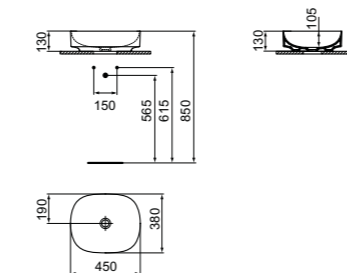

BASIN 75CM WITH 3 TAP HOLES

MODEL	FINISH	SKU
No Overflow, 3 tap holes	White Gloss	T439701
No Overflow, 3 tap holes, Grinded	White Gloss	T499201

- 75x50cm basin
- No overflow
- 3 tap holes
- Features Diamatec technology

- Wall-mounted installation
- Grinded model for lay on installation
- For bottle trap and waste options see page 233

BASIN 75CM WITHOUT TAP HOLE

MODEL	FINISH	SKU
No Overflow, No tap hole	White Gloss	T439801
No Overflow, No tap hole, Grinded	White Gloss	T499301

- 75x50cm basin
- No overflow
- No tap hole
- Features Diamatec technology

- Wall-mounted installation
- Grinded model for lay on installation
- For bottle trap and waste options see page 233

VESSEL 45CM WITHOUT TAP HOLE

MODEL	FINISH	SKU
With Overflow, No tap hole	White Gloss White Silk	T439901 T4399V1

- 40x38cm vessel basin
- Slotted overflow
- No tap hole

- Features Diamatec technology
- For lay-on installation only
- For bottle trap and waste options see page 233

VESSEL 45CM WITHOUT TAP HOLE

MODEL	FINISH	SKU
No Overflow, No tap hole	White Gloss White Silk	T440001 T4400V1

- 40x38cm vessel basin
- No overflow
- No tap hole

- Features Diamatec technology
- For lay-on installation only
- For bottle trap and waste options see page 233