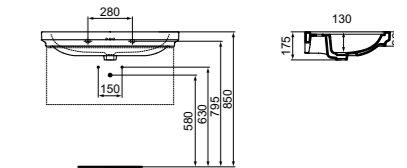

WASH STAND FOR 80CM VANITY BASIN

MODEL	FINISH	SKU
Wash stand 80 x 50cm	Silk Black	E2533XG

· Wash stand for use with 80cm Calla and Extra vanity basins