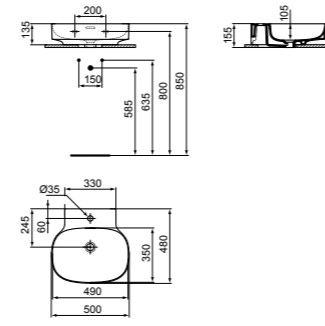

BASIN 50CM WITH 1 TAP HOLE

MODEL	FINISH	SKU
With Overflow, 1 tap hole	White Gloss White Silk	T475301 T4753V1
With Overflow, 1 tap hole, Grinded	White Gloss White Silk	T498101 T4981V1

- 50x50cm basin
- Slotted overflow
- 1 tap hole
- Features Diamatec technology

BASIN 50CM WITH 1 TAP HOLE

MODEL	FINISH	SKU
No Overflow, 1 tap hole	White Gloss White Silk	T439001 T4390V1
No Overflow, 1 tap hole, Grinded	White Gloss White Silk	T498501 T4985V1

- 50x50cm basin
- No overflow
- 1 tap hole
- Features Diamatec technology