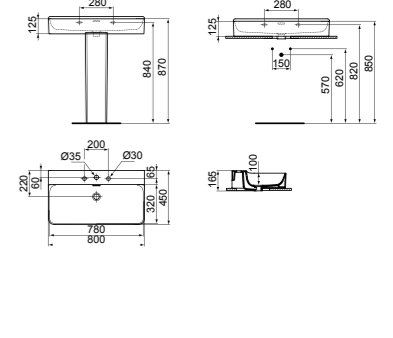

· 80x45cm basin
 · Slotted overflow
 · 3 tap holes

· Wall-mounted installation or with pedestal
 · Grinded model for lay on installation
 · For bottle trap and waste options see page 233

BASIN 80CM WITHOUT TAP HOLE