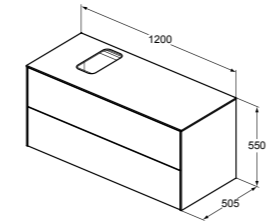

BASIN UNIT – 2 DRAWERS WITH WORKTOP – BESPOKE CUT

MODEL	SKU
120X50X55cm	T3944--

- 2 drawers
- Slim metal drawer system
- Push to open drawers, no handle required
- Soft-close function
- Inside cabinet in Matt Anthracite finish
- Optional LED internal lights available to order separately in relevant sizes
- Space saving basin trap to be ordered separately using code EE23033967
- Cut position to be provided using bespoke template, see page 267 for cut options