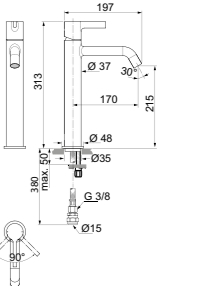

EXPOSED BATH & SHOWER MIXER

MODEL	CHROME	SILVER STORM	BRUSHED GOLD	MAGNETIC GREY
With Shower Set	BC763AA	BC763GN	BC763A2	BC763A5

- Exposed single lever bath and shower mixer
- Shower set available for BC763 models
- Shower set = metal stick handshower, IdealFlex shower hose and square metal shower holder

2-HOLE BATH FILLER

MODEL	CHROME	SILVER STORM	BRUSHED GOLD	MAGNETIC GREY
Without Shower Set	BC767AA	BC767GN	BC767A2	BC767A5

- Single lever 2-hole bath filler

2-HOLE BATH & SHOWER MIXER

MODEL	CHROME	SILVER STORM	BRUSHED GOLD	MAGNETIC GREY
With Shower Set	BC768AA	BC768GN	BC768A2	BC768A5

- Single lever 2-hole bath and shower mixer with shower set
- Shower set = metal stick handshower, IdealFlex shower hose and square metal shower holder

WALL-MOUNTED BATH & SHOWER MIXER - KIT 2 EASYBOX

MODEL	CHROME	SILVER STORM	BRUSHED GOLD	MAGNETIC GREY
For Kit 1 A1000NU	A7374AA	A7374GN	A7374A2	A7374A5

- Wall-mounted single lever bath and shower mixer
- With additional back-flow prevention on second outlet for A7375AA
- Requires built-in kit A1000NU (sold separately, see page 252) and a suitable outlet
- Automatic pull-diverter

WALL-MOUNTED SHOWER MIXER - KIT 2

MODEL	CHROME	SILVER STORM	BRUSHED GOLD	MAGNETIC GREY
For Kit 1 A1000NU	A7373AA	A7373GN	A7373A2	A7373A5

- Wall-mounted single lever shower mixer
- Requires built-in kit 1 A1000NU (sold separately, see page 252)

WALL-MOUNTED SPOUT 180 MM

MODEL	CHROME	SILVER STORM	BRUSHED GOLD	MAGNETIC GREY
180mm Spout	BC769AA	BC769GN	BC769A2	BC769A5

- Wall-mounted bath spout with 180mm projection

BASIN MIXER

MODEL	CHROME	SILVER STORM	BRUSHED GOLD	MAGNETIC GREY
With Click Waste	BC799AA	BC799GN	BC799A2	BC799A5
Without Waste	BC800AA	BC800GN	BC800A2	BC800A5

- Single lever basin mixer
- Clicker waste available on BC799 models
- EasyFix®