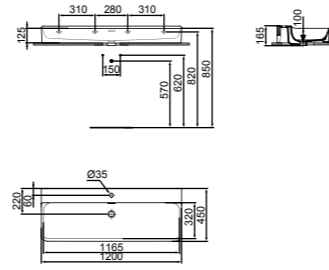

BASIN 120CM WITH 1 TAP HOLE

MODEL	FINISH	SKU
With Overflow, 1 tap hole	White Gloss White Silk	T369401 T3694V1
With Overflow, 1 tap hole, Grinded	White Gloss White Silk	T383801 T3838V1

- 120x45cm basin
- Slotted overflow
- 1 tap hole

- Wall-mounted installation
- Grinded model for lay on installation
- For bottle trap and waste options see page 233