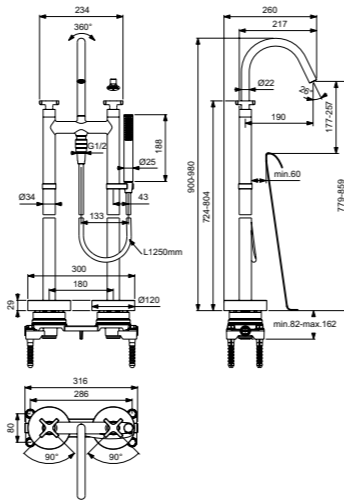

DUAL CONTROL FREESTANDING BATH SHOWER MIXER WITH CROSS HANDLES

MODEL	CHROME	MAGNETIC GREY
Cross handles Lever handles	BD168AA BD169AA	BD168A5 BD169A5
· Ceramic valves · Manual diverter · Metal handles	· Shower hose 1250mm · Includes shower set