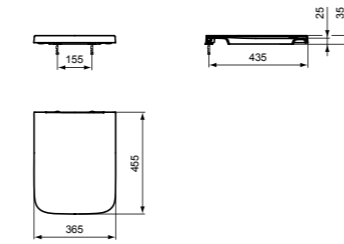

BLEND

CUBE SEAT AND COVER — STANDARD CLOSE

MODEL	FINISH	SKU
Cube seat and cover - soft-close	White Gloss White Silk	T392601 T3926V1
· Overwrap design	· Easy take-off system · Toggle fixations	

CUBE WALL-HUNG BIDET

MODEL	FINISH	SKU
Wall-hung bidet	White Gloss White Silk	T368701 T3687V1
· Wall-hung bidet · Hidden fixations (included) for easy & fast cleaning · 1 tap hole	· With overflow · Width 360 x Length 540 x Height 340mm	

CUBE BACK-TO-WALL BIDET

MODEL	FINISH	SKU
Back-to-wall bidet	White Gloss White Silk	T368901 T3689V1
· Hidden fixations (included) for easy and fast cleaning · Width 355 x Length 560 x Height 400mm