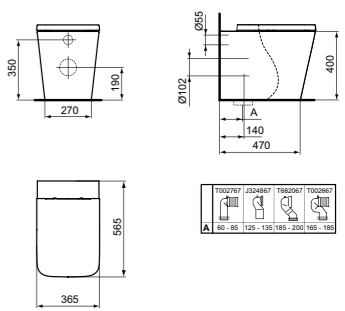

CUBE BACK-TO-WALL BOWL WITH AQUABLADE® – FLOOR FIXATIONS*

MODEL	FINISH	SKU
Back-to-wall bowl with Aquablade®	White Gloss White Silk	T376401 T3764V1

- Back-to-wall bowl
- Features AquaBlade® flush technology

- Width 360 x Length 560 x Height 400mm
- Floor fixations
- To be installed with dedicated overwrap seat (sold separately)