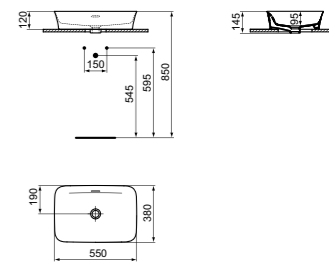

* The last two digits of the SKU represents the finish of the model. If you would like a model in any other existing finishes than white, please refer to the chart below to see the matching colour codes.