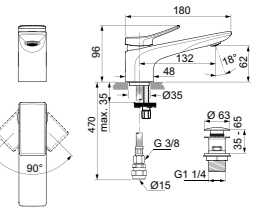

BRASSWARE AND SHOWER — COLOUR PALETTE

THE FINISHES WITHIN OUR BRASSWARE PALETTE CAN BE COMBINED WITH OUR CERAMICS AND FURNITURE TO CREATE STRONG VISUAL STATEMENTS – THE PERFECT SYNERGY BETWEEN SHAPE, MATERIAL AND COLOUR.

FINISH CHART

BRASSWARE FINISH	CHROME	SILVER STORM	BRUSHED GOLD	MAGNETIC GREY
	AA	GN	A2	A5

CONCA

BASIN MIXER

MODEL	CHROME	SILVER STORM	BRUSHED GOLD	MAGNETIC GREY
With Click Waste	BC764AA	BC764GN	BC764A2	BC764A5
Without Waste	BC765AA	BC765GN	BC765A2	BC765A5

· Single lever basin mixer
· Clicker waste on BC764 models
· EasyFix®

VESSEL MIXER

MODEL	CHROME	SILVER STORM	BRUSHED GOLD	MAGNETIC GREY
Without Waste	BC793AA	BC793GN	BC793A2	BC793A5

· Single lever vessel mixer without pop-up waste

3-HOLE BASIN MIXER

MODEL	CHROME	SILVER STORM	BRUSHED GOLD	MAGNETIC GREY
With Pop-up Waste	BC759AA	BC759GN	BC759A2	BC759A5

· 3-hole dual control basin mixer
· 5 litres per minute
· Eco flow regulator fitted

WALL-MOUNTED BASIN MIXER 180MM/220MM - KIT 2

MODEL	CHROME	SILVER STORM	BRUSHED GOLD	MAGNETIC GREY
180mm Spout	A7371AA	A7371GN	A7371A2	A7371A5
220mm Spout	A7372AA	A7372GN	A7372A2	A7372A5
Built-in kit	A1313NU			

· Wall-mounted single lever basin mixer
· 180mm or 220mm spout
· 5 litres per minute
· Eco flow regulator fitted.
· Requires built-in kit A1313NU (sold separately)

DUAL CONTROL WALL-MOUNTED BASIN MIXER

MODEL	CHROME	SILVER STORM	BRUSHED GOLD	MAGNETIC GREY
180mm Spout	A7445AA	A7445GN	A7445A2	A7445A5

· Wall-mounted dual control basin mixer
· Includes Kit 1 & Kit 2
· 5 litres per minute

BIDET MIXER

MODEL	CHROME	SILVER STORM	BRUSHED GOLD	MAGNETIC GREY
With Pop-up Waste	BC794AA	BC794GN	BC794A2	BC794A5

· Single lever bidet mixer with pop-up waste