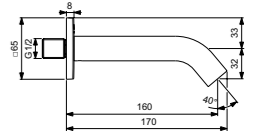

BATH SPOUT

MODEL	CHROME	MAGNETIC GREY
180mm bath spout	BD170AA	BD170A5