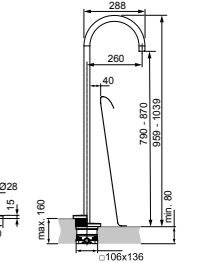

MODEL	CHROME	SILVER STORM	BRUSHED GOLD	MAGNETIC GREY
Bath Spout	A7387AA	A7387GN	A7387A2	A7387A5
· Freestanding bath spout