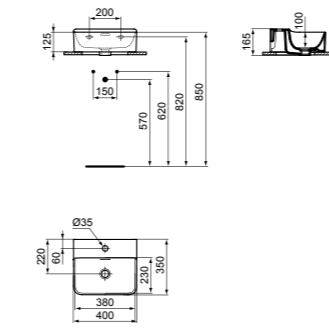

VESSEL 45CM WITHOUT TAP HOLE

MODEL	FINISH	SKU
No Overflow, No tap hole	White Gloss White Silk	T369601 T3696V1

- 45cm round vessel basin
- No overflow
- No tap hole
- For lay on installation or use with freestanding pedestal
- For bottle trap and waste options see page 233

VESSEL 60X40CM WITHOUT TAP HOLE

MODEL	FINISH	SKU
No Overflow, No tap hole	White Gloss White Silk	T369801 T3698V1

- 60x40cm rectangle vessel basin
- No overflow
- No tap hole
- For lay on installation or use with freestanding pedestal
- For bottle trap and waste options see page 233

HAND WASH BASIN 40X35CM WITH 1 TAP HOLE

MODEL	FINISH	SKU
With Overflow, 1 tap hole	White Gloss White Silk	T369501 T3695V1
With Overflow, 1 tap hole, Grinded	White Gloss White Silk	T387601 T3876V1

- 40x35cm hand wash basin
- No overflow
- Slotted overflow
- 1 tap hole
- Wall-mounted installation
- Grinded model for lay on installation
- For bottle trap and waste options see page 233

HAND WASH BASIN 40X35CM WITH 3 TAP HOLES

MODEL	FINISH	SKU
With Overflow, 3 tap holes	White Gloss	T381001

- 40x35cm hand wash basin
- Slotted overflow
- 3 tap holes
- Wall-mounted installation
- For bottle trap and waste options see page 233

HAND WASH BASIN 40X35CM WITHOUT TAP HOLE

MODEL	FINISH	SKU
With Overflow, No tap hole	White Gloss	T381101
With Overflow, No tap hole, Grinded	White Gloss	T387701

- 40x35cm hand wash basin
- Slotted overflow
- No tap hole
- Wall-mounted installation
- Grinded model for lay on installation
- For bottle trap and waste options see page 233

HAND WASH BASIN 40X35CM WITH 1 TAP HOLE

MODEL	FINISH	SKU
No Overflow, 1 tap hole	White Gloss	T387401
No Overflow, 1 tap hole, Grinded	White Gloss	T387801