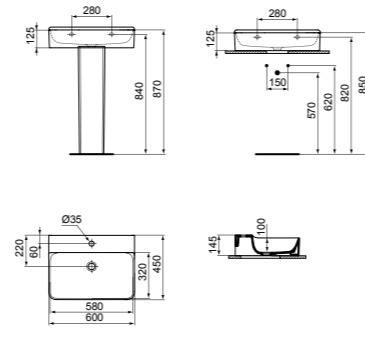

BASIN 60CM WITH 1 TAP HOLE

MODEL	FINISH	SKU
No Overflow, 1 tap hole	White Gloss	T379001
No Overflow, 1 tap hole, Grinded	White Gloss	T382301

· 60x45cm basin
· No overflow
· 1 tap hole

· Wall-mounted installation or with pedestal
· Grinded model for lay on installation
· For bottle trap and waste options see page 233