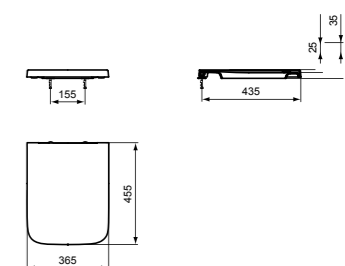

CUBE SEAT AND COVER – SOFT-CLOSE

MODEL	FINISH	SKU
Cube seat and cover - soft-close	White Gloss White Silk	T392701 T3927V1

- Soft close hinges
- Overwrap design

- Easy take-off system
- Toggle fixations