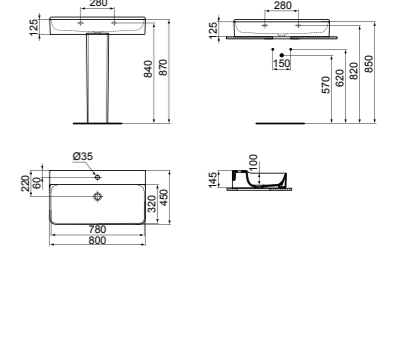

BASIN 80CM WITH 1 TAP HOLE

MODEL	FINISH	SKU
No Overflow, 1 tap hole	White Gloss	T379501
No Overflow, 1 tap hole, Grinded	White Gloss	T382901

· 80x45cm basin
· No overflow
· 1 tap hole

· Wall-mounted installation or with pedestal
· Grinded model for lay on installation
· For bottle trap and waste options see page 233