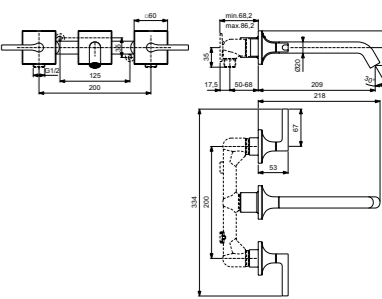

DUAL CONTROL 5 HOLE BATH SHOWER MIXER WITH SPOUT AND CROSS HANDLES

MODEL	CHROME	MAGNETIC GREY
Cross handles Lever handles	BD164AA BD165AA	BD164A5 BD165A5
<ul style="list-style-type: none"> Ceramic valves Cache (hidden) aerator Automatic diverter 	<ul style="list-style-type: none"> Metal handles Shower hose 1750mm 	