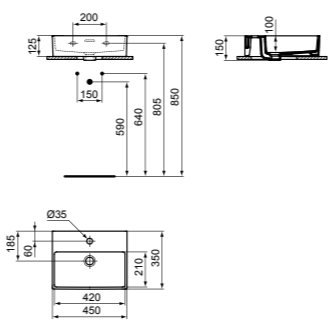

MODEL	FINISH	SKU
With Overflow, 1 tap hole	White Gloss White Silk	T374101 T3741V1

· 50x40cm vessel
· With slotted overflow
· With 1 tap hole

· For lay-on installation only
· Glazed on all 4 sides
· For bottle trap and waste options see page 233

VESSEL 60X40CM WITHOUT TAP HOLE

MODEL	FINISH	SKU
No Overflow, No tap hole	White Gloss White Silk	T374001 T3740V1

· 60x40cm vessel
· No overflow
· No tap hole

HAND WASH BASIN 45X35CM WITH 1 TAP HOLE

MODEL	FINISH	SKU
With Overflow, 1 tap hole	White Gloss White Silk	T373201 T3732V1
With Overflow, 1 tap hole, Grinded	White Gloss White Silk	T391701 T3917V1

· 45x35cm hand wash basin
· With slotted overflow
· With 1 tap hole

· Grinded model for lay on installation
· For bottle trap and waste options see page 233

HAND WASH BASIN 45X35CM WITHOUT TAP HOLE

MODEL	FINISH	SKU
With Overflow, No tap hole	White Gloss	T391601
With Overflow, No tap hole, Grinded	White Gloss	T391801

· 45x35cm hand wash basin
· With slotted overflow
· No tap hole

· Grinded model for lay on installation
· For bottle trap and waste options see page 233

HAND WASH BASIN 45X25CM LEFT HANDED WITH 1 TAP HOLE

MODEL	FINISH	SKU
With Overflow, 1 tap hole	White Gloss White Silk	T373301 T3733V1
With Overflow, 1 tap hole, Grinded	White Gloss White Silk	T392001 T3920V1

· 45x25cm hand wash basin
· Left Handed
· With slotted overflow
· With 1 tap hole

· Grinded model for lay on installation
· For bottle trap and waste options see page 233