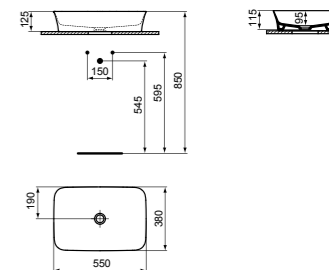

IPALYSS — COLOUR PALETTE

TEN NEW CERAMIC COLOURS – INCLUDING BLACK GLOSS, SLATE GREY, KASHMIR, SAGE AND POMEGRANATE – JOIN WHITE GLOSS AND WHITE SILK TO OFFER A COMPLETE PALETTE THAT BRINGS A SENSE OF EMOTION TO BATHROOM INTERIORS. SOME COLOURS HARK BACK TO HISTORICAL IDEAL STANDARD DESIGNS BUT WITH A CONTEMPORARY AND ELEGANT FINISH, WHILE OTHERS ARE ENTIRELY NEW AND HAVE BEEN DESIGNED TO COMPLEMENT POPULAR MODERN MATERIALS, SUCH AS MARBLE AND STONE.

FINISH CHART

IPALYSS	FINISH	WHITE		BLACK		NEUTRALS (ALL SILK)				COLOURS (ALL SILK)			
		WHITE GLOSS	WHITE SILK	BLACK GLOSS	BLACK MATT	SLATE GREY	CONCRETE	MINK	KASHMIR	POMEGRANATE	NUDE	POWDER	SAGE
		01	V1	V2	V3	V5	V9	V8	V4	V6	V7	X8	X9

IPALYSS

VESSEL Ø40CM WITHOUT TAP HOLE

MODEL	FINISH	SKU
No overflow, No tap hole	White Gloss White Silk Coloured*	E139801 E1398V1 E1398--
· 40x40cm vessel · Round · 3.8mm ultra-thin edged · Features Diamatec® technology · No overflow		· No tap hole · White Silk and Coloured basins are supplied with a colour matched freeflow waste · For bottle trap and waste options see page 233

VESSEL Ø40CM WITHOUT TAP HOLE

MODEL	FINISH	SKU
With overflow, No tap hole	White Gloss White Silk Coloured*	E141301 E1413V1 E1413--
· 40x40cm vessel · Round · 3.8mm ultra-thin edged · Features Diamatec® technology		· With overflow · No tap hole · For bottle trap and waste options see page 233

VESSEL 55CM WITHOUT TAP HOLE

MODEL	FINISH	SKU
No overflow, No tap hole	White Gloss White Silk Coloured*	E207601 E2076V1 E2076--
· 55x38cm vessel · Rectangular · 3.8mm ultra-thin edged · Features Diamatec® technology · No overflow		· No tap hole · White Silk and Coloured basins are supplied with a colour matched freeflow waste · For bottle trap and waste options see page 233

VESSEL 55CM WITHOUT TAP HOLE