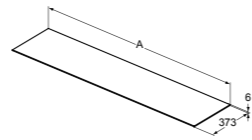

A
T4350	2400
T4349	2000
T4348	1600
T4347	1200
T4346	1000
T4345	800
T4344	600