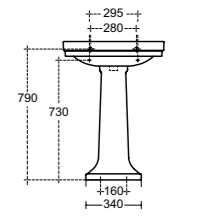

TIPO Z

BASIN 74CM WITH 1 TAP HOLE

MODEL	FINISH	SKU
With Overflow, 1 tap hole	White Gloss White Silk	T442501 T4425V1

- 74x47cm one piece basin
- Slotted overflow
- 1 tap hole
- For waste options see page 233

BASIN 74CM WITH 1 TAP HOLE

MODEL	FINISH	SKU
With Overflow, 1 tap hole	Black Gloss Black Matt	T4425V2 T4425V3

- 74x47cm one piece basin
- Slotted overflow
- 1 tap hole
- For waste options see page 233

BASIN 74CM WITH 3 TAP HOLES

MODEL	FINISH	SKU
With Overflow, 3 tap holes	White Gloss White Silk	T442601 T4426V1

- 74x47cm one piece basin
- Slotted overflow
- 3 tap holes
- For waste options see page 233

BASIN 74CM WITH 3 TAP HOLES

MODEL	FINISH	SKU
With Overflow, 3 tap holes	Black Gloss Black Matt	T4426V2 T4426V3

- 74x47cm one piece basin
- Slotted overflow
- 3 tap holes
- For waste options see page 233

CALLA

BASIN 60CM WITH 1 TAP HOLE

MODEL	FINISH	SKU
With Overflow, 1 tap hole	White Gloss	E221601

- 61.5x50cm basin
- 3 hole overflow
- 1 tap hole

- Wall-mounted installation or with pedestal
- For bottle trap and waste options see page 233

BASIN 60CM WITH 2 TAP HOLES

MODEL	FINISH	SKU
With Overflow, 2 tap holes	White Gloss	E221701

- 61.5x50cm basin
- 3 hole overflow
- 2 tap holes

BASIN 60CM WITH 3 TAP HOLES

MODEL	FINISH	SKU
With Overflow, 2 tap holes	White Gloss	E221801

- 61.5x50cm basin
- 3 hole overflow
- 3 tap holes

BASIN 70CM WITH 1 TAP HOLE

MODEL	FINISH	SKU
With Overflow, 1 tap hole	White Gloss	E221901

- 71.5x50cm basin
- 3 hole overflow

- 1 tap hole
- Wall-mounted installation or with pedestal
- For bottle trap and waste options see page 233

BASIN 70CM WITH 2 TAP HOLES

MODEL	FINISH	SKU
With Overflow, 2 tap holes	White Gloss	E222201

- 71.5x50cm basin
- 3 hole overflow
- 2 tap holes

- Wall-mounted installation or with pedestal
- For bottle trap and waste options see page 233