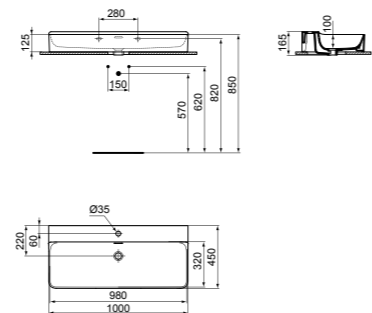

BASIN 100CM WITH 1 TAP HOLE

MODEL	FINISH	SKU
With Overflow, 1 tap hole	White Gloss	T369301
	White Silk	T3693V1
With Overflow, 1 tap hole, Grinded	White Gloss	T383201
	White Silk	T3832V1

· 100x45cm basin
· Slotted overflow
· 1 tap hole

· Wall-mounted installation
· Grinded model for lay on installation
· For bottle trap and waste options see page 233