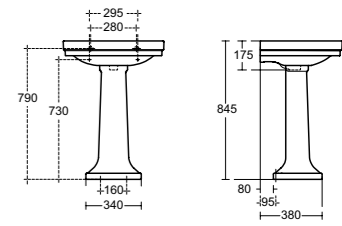

BASIN 70CM WITH 2 TAP HOLES

MODEL	FINISH	SKU
With Overflow, 2 tap holes	White Gloss	E222201

- 71.5x50cm basin
- 3 hole overflow
- 2 tap holes

- Wall-mounted installation or with pedestal
- For bottle trap and waste options see page 233