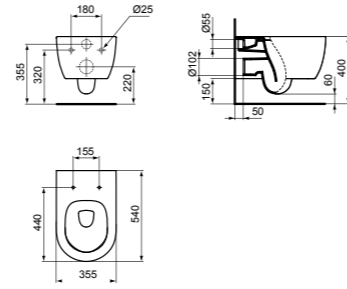

- Wall-hung bowl
- Features AquaBlade® flush technology
- Width 355 x Length 540 x Height 340mm

- Top-Fix hidden fixations (included) allows for an easy and fast one-person installation
- To be installed with dedicated overwrap seat (sold separately)