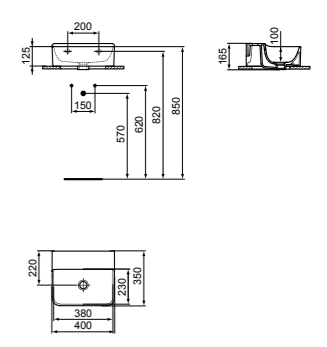

PEDESTAL FOR VESSELS FREE-STANDING INSTALLATION

MODEL	FINISH	SKU
For Round Vessel	White Gloss White Silk	T376501 T3765V1
For Rectangular Vessel	White Gloss White Silk	T388001 T3880V1

- Ceramic and metal framing included
- Floor fixing
- Fixings and trap included

PEDESTAL FOR 50/60/80CM BASIN INSTALLATION

MODEL	FINISH	SKU
For 50, 60 and 80cm basins	White Gloss White Silk	T388101 T3881V1

- Pedestal for use with 50cm, 60cm and 80cm basins