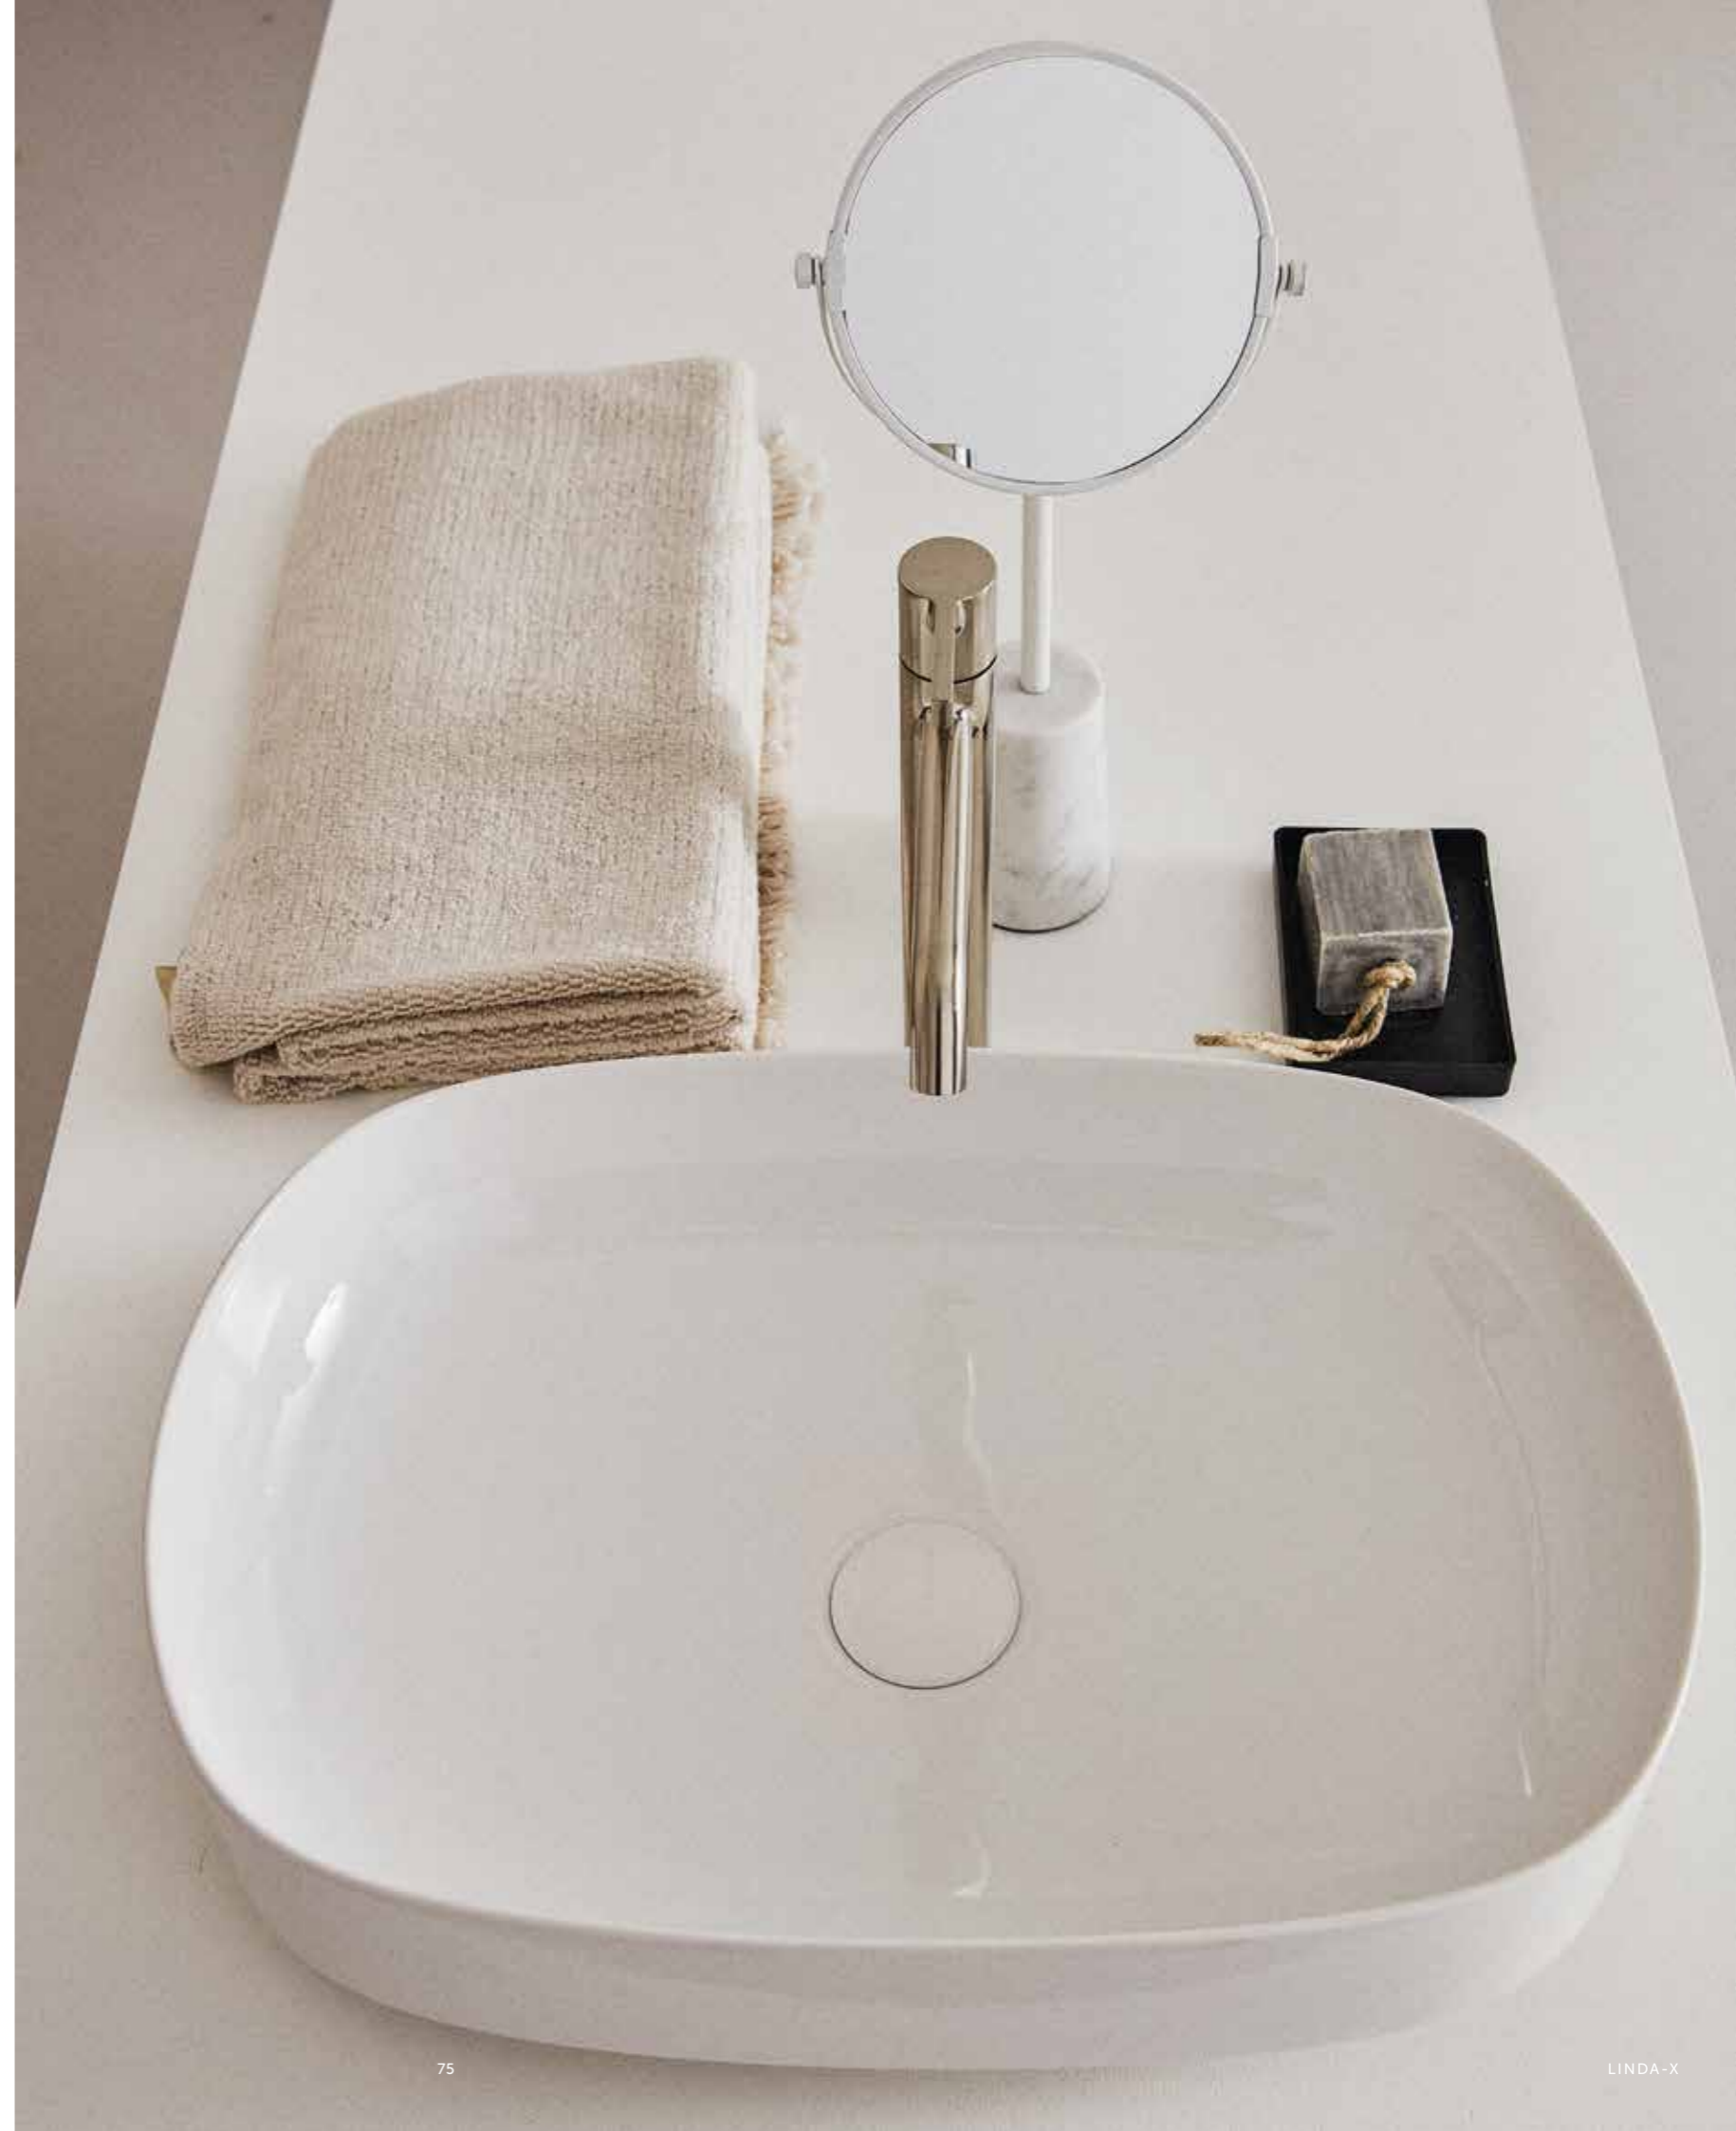

LINDA-X

Vessel 55cm / Gloss White finish

JOY
MIRROR

Vessel basin mixer / Silver Storm finish
Round mirror Ø60cm