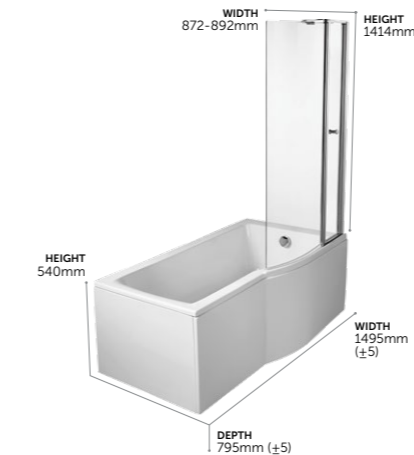

E113801		£1,402
---------	--	---------------

→ 25 YEAR GUARANTEE

Asymmetric Double Ended Bath, 170 x 79 cm

IdealForm Plus +		
E152501	Left hand bath, no tapholes	£809
E153901	Right hand bath, no tapholes	£809
E154101	Asymmetric bath panel	£240
IdealForm		
E153401	Left hand bath, no tapholes	£615
E152401	Right hand bath, no tapholes	£615
E154101	Asymmetric bath panel	£240

→ FRONT PANEL FITS LEFT & RIGHT HAND BATHS
→ 25 YEAR GUARANTEE

Shower Bath, 150 cm x 80 cm

IdealForm Plus +		
E154801	Left hand bath, no tapholes	£621
E154501	Right hand bath, no tapholes	£621
E155101	Shower bath panel	£171
E483101	Unilux Plus+ 70 cm end bath panel	£90
E1137EO	Shower bath screen with access panel	£609
IdealForm		
E154701	Left hand bath, no tapholes	£447
E154401	Right hand bath, no tapholes	£447
E155101	Shower bath panel	£171
E316901	Unilux 70 cm end bath panel	£90
E1137EO	Shower bath screen with access panel	£609