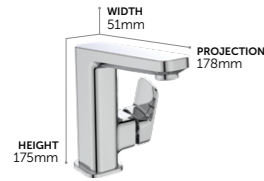

High Spout Basin Mixer

A6333AA £429

- → SUITABLE FOR HIGH PRESSURE ONLY
- → SWIVEL OUTLET TO DIRECT WATER STREAM
- → 5 L/MIN AERATOR
- → TEMPERATURE LIMIT STOP
- → EASYFIX
- → WATER AND ENERGY SAVING
- → 5 YEAR GUARANTEE