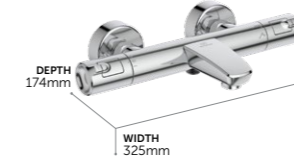

T50 Bath Shower Mixer

1. **A7697AA** **£465**
2. → IS THERMOSTATIC CARTRIDGE
   - → ADJUSTABLE MAX. HOT TEMPERATURE LIMIT STOP
   - → COOL BODY
   - → DIVERTER INTEGRATED IN THE HANDLE
   - → METAL HANDLES
   - → TEMPERATURE LIMIT SAFETY BUTTON
   - → WATER AND ENERGY SAVING
   - → COMPLIES WITH EN1111
   - → 5 YEAR GUARANTEE