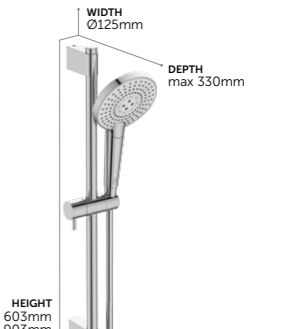

Evo Jet Round Shower Set

1. **B1761AA** 600mm fixed riser **£191**
   B1763AA 900mm fixed riser **£223**
2. → EVOJET ROUND HAND SHOWER Ø125MM
   - → 3 SPRAY MODES: RAIN, DROP-JET, MASSAGE, ACTIVATED WITH NAVIGO® PUSH BUTTON
   - → 600MM/900MM FIXED RISER WITH METAL BRACKETS
   - → EASYFIX SHOWER RAIL ALLOWS REUSE OF EXISTING WALL-MOUNTING HOLES & SIMPLE ADJUSTMENT
   - → HEIGHT ADJUSTABLE SHOWER HOLDER ON THE RAIL
   - → INCLUDES SMOOTH, WIPE CLEAN & DURABLE IDEALFLEX HOSE
   - → FLOW RATE LIMITER 8 L/MIN
   - → EASY CLEAN
   - → WATER SAVING
   - → 5 YEAR GUARANTEE