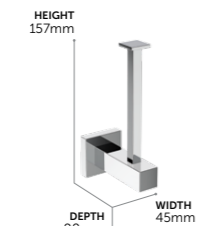

Spare Toilet Roll Holder without Cover

E2199AA £54