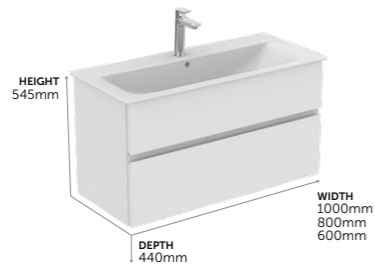

Vanity Basin Unit, 4 Drawers, 120 cm

E3390-- Basin unit, wall mounted, 120 cm **£1,458**

- BASIN UNITS FOR ASSEMBLY WITH VANITY BASINS
- RECOMMENDED: SPACE SAVING BOTTLE TRAP EE23033967 (ORDER SEPARATELY)
- MINIMALIST HANDLE FREE DESIGN
- PRE-ASSEMBLED FOR EASE OF INSTALLATION
- SOFT CLOSE SYSTEM
- 5 YEAR GUARANTEE