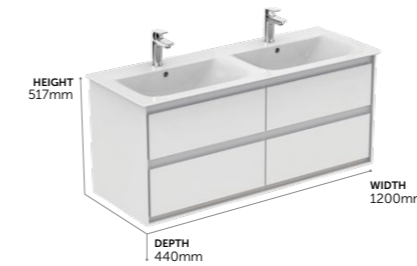

FINISHES ● 01 Glossy White ● V3 Silk Black

Cube Semi-Countertop Basin 50 cm

- | | | |
|---------|-------------|-------------|
| E030801 | 50 cm basin | £321 |
|---------|-------------|-------------|
- CENTRAL TAPHOLE, OVERFLOW
→ FOR ASSEMBLY WITH SEMI-COUNTERTOP UNIT & WORKTOP
→ CERAMIC LIFETIME GUARANTEE

Basin Unit, 4 Drawers, 120 cm

- | | | |
|---------|----------------------------------|---------------|
| E0822-- | Basin unit, wall mounted, 120 cm | £1,039 |
|---------|----------------------------------|---------------|
- BASIN UNITS FOR ASSEMBLY WITH VANITY AND VESSEL BASINS (VESSEL BASINS REQUIRE WORKTOP)
→ RECOMMENDED: SPACE SAVING BOTTLE TRAP EE23033967 (ORDER SEPARATELY)
→ MINIMALIST HANDLE FREE DESIGN
→ PRE-ASSEMBLED FOR EASE OF INSTALLATION
→ SOFT CLOSE SYSTEM
→ 5 YEAR GUARANTEE