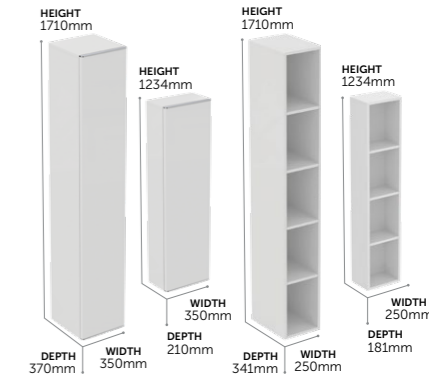

Column Units

T4305--	350mm tall column unit, 1 door	£1,035
T4306--	350mm half column unit, 1 door	£621
T4307--	250mm open tall column unit, 4 shelves	£646
T4308--	250mm open half column unit, 3 shelves	£388

→ MINIMALIST HANDLE FREE DESIGN
→ PRE-ASSEMBLED FOR EASE OF INSTALLATION
→ SOFT CLOSE SYSTEM
→ 5 YEAR GUARANTEE

T299701	Bowl with horizontal outlet	£472
R015367	ProSys 1150mm height, mechanical wall hung WC frame, 120 depth, front actuation	£347
R0123AA	Oleas M3 mechanical dual flushplate	£69

→ AQUABLADE®
→ HORIZONTAL OUTLET
→ DUAL FLUSH & WATER SAVING
→ CERAMIC LIFETIME GUARANTEE

T360101	Toilet seat and cover, soft close	£187

→ QUICK RELEASE
→ SOFT CLOSE OPTION AVAILABLE
→ 5 YEAR GUARANTEE

T385701	Slim toilet seat and cover, soft close	£187

→ QUICK RELEASE
→ SOFT CLOSE OPTION
→ 5 YEAR GUARANTEE

FINISHES ● WG Glossy White ● Y2 Matt Anthracite

PRICES RRP INC VAT

SCAN TO LEARN MORE ABOUT STRADA II