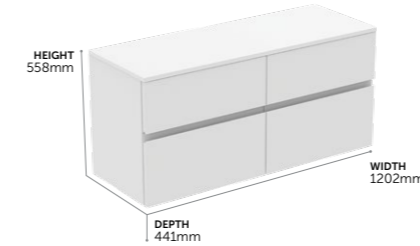

Basin Unit with Worktop, 4 Drawers, 120 cm

E3426-- Basin unit, wall mounted, 120 cm **£1,543**

- → BASIN UNITS FOR ASSEMBLY WITH VESSEL BASINS
- → RECOMMENDED: SPACE SAVING BOTTLE TRAP EE23033967 (ORDER SEPARATELY)
- → MINIMALIST HANDLE FREE DESIGN
- → PRE-ASSEMBLED FOR EASE OF INSTALLATION
- → SOFT CLOSE SYSTEM
- → 5 YEAR GUARANTEE