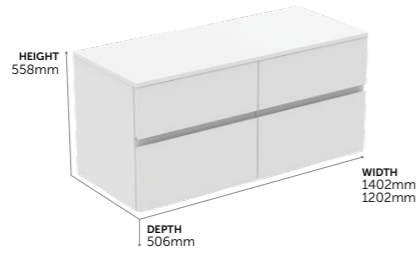

Basin Units with Worktop, 4 Drawers

- E3441-- Basin unit, wall mounted, 140 cm **£1,664**
- E3437-- Basin unit, wall mounted, 120 cm **£1,498**

- → BASIN UNITS FOR ASSEMBLY WITH VANITY BASINS
- → RECOMMENDED: SPACE SAVING BOTTLE TRAP EE23033967 (ORDER SEPARATELY)
- → MINIMALIST HANDLE FREE DESIGN
- → PRE-ASSEMBLED FOR EASE OF INSTALLATION
- → SOFT CLOSE SYSTEM
- → 5 YEAR GUARANTEE