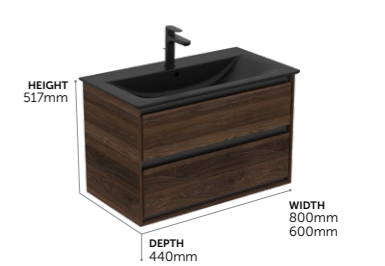

Basin Units, 2 Drawers, Silk Black & Wood

R0474NE	Basin unit, wall mounted, 80 cm	£938
R0473NE	Basin unit, wall mounted, 60 cm	£830

2. → BASIN UNITS FOR ASSEMBLY WITH VANITY BASINS
   → RECOMMENDED: SPACE SAVING BOTTLE TRAP EE23033967 (ORDER SEPARATELY)
   → MINIMALIST HANDLE FREE DESIGN
   → PRE-ASSEMBLED FOR EASE OF INSTALLATION
   → SOFT CLOSE SYSTEM
   → 5 YEAR GUARANTEE