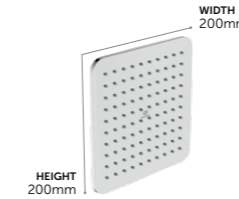

Cube M1 200mm Rainshowers

B0024AA	M1 200mm, chrome	£263
B0024XG	M1 200mm, silk black	£356

2. → CUBE RAINSHOWER HEAD Ø200MM
   - → 1 SPRAY MODE: RAIN
   - → LIMESCALE RESISTANT, RUB CLEAN NOZZLES
   - → REMOVABLE 12 LITRES PER MINUTE FLOW REGULATOR
   - → SUITABLE FOR LOW OR HIGH PRESSURE INSTALLATION
   - → BRASS BODY WITH CHROME FINISH
   - → 5 YEAR GUARANTEE