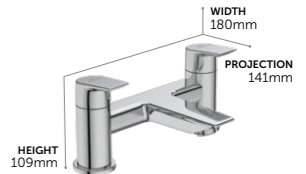

Dual Control Bath Filler
A6590AA **£300**
→ TEMPERATURE LIMIT STOP
→ FIRMAFLOW® CARTRIDGE
→ 5 YEAR GUARANTEE