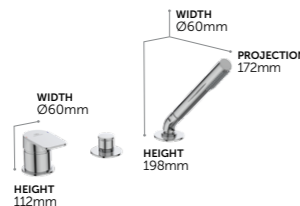

3 Hole Bath Shower Mixer

A6349AA Mixer with diverter & handspray £971

- → FOR USE WITH A COMBINED BATH FILLER & OVERFLOW SEE E1485AA, E1487AA OR E1488AA,
- → CONSIDER THE MIXER'S POSITION ON THE BATH TAP DECK TO AVOID INTERFERING WITH THE OVERFLOW
- → SUITABLE FOR HIGH PRESSURE ONLY
- → TEMPERATURE LIMIT STOP
- → 5 YEAR GUARANTEE