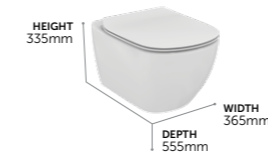

Wall Mounted Toilet with AquaBlade®

T007901	Bowl with horizontal outlet	£420
T0079V1	Bowl with horizontal outlet, silk white	£545
T0079V3	Bowl with horizontal outlet, silk black	£629
R014067	Prosys 82cm height with dual flush 6/4 litres, mechanical wall mounted wc frame, 15cm depth, front or top actuation	£347

R0115AA	Oleas M1 mechanical dual flushplate	£69
E006067	Support frame	£252

→ AQUABLADE®
→ HORIZONTAL OUTLET
→ DUAL FLUSH & WATER SAVING
→ HIDDEN FIXINGS
→ CERAMIC LIFETIME GUARANTEE