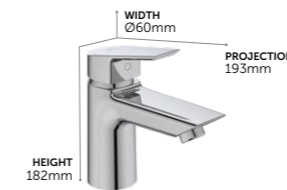

Bath Filler
B1956AA **£300**
→ FIRMAFLOW® CARTRIDGE
→ TEMPERATURE LIMIT STOP
→ 5 YEAR GUARANTEE