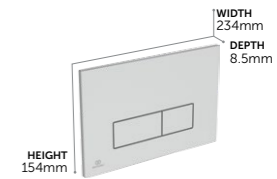

Oleas P2 Pneumatic Dual Flushplate

R0119AC White **£69**
R0119AA Chrome **£76**
R0119JG Matt chrome (as shown) **£76**
R0119A6 Black **£86**