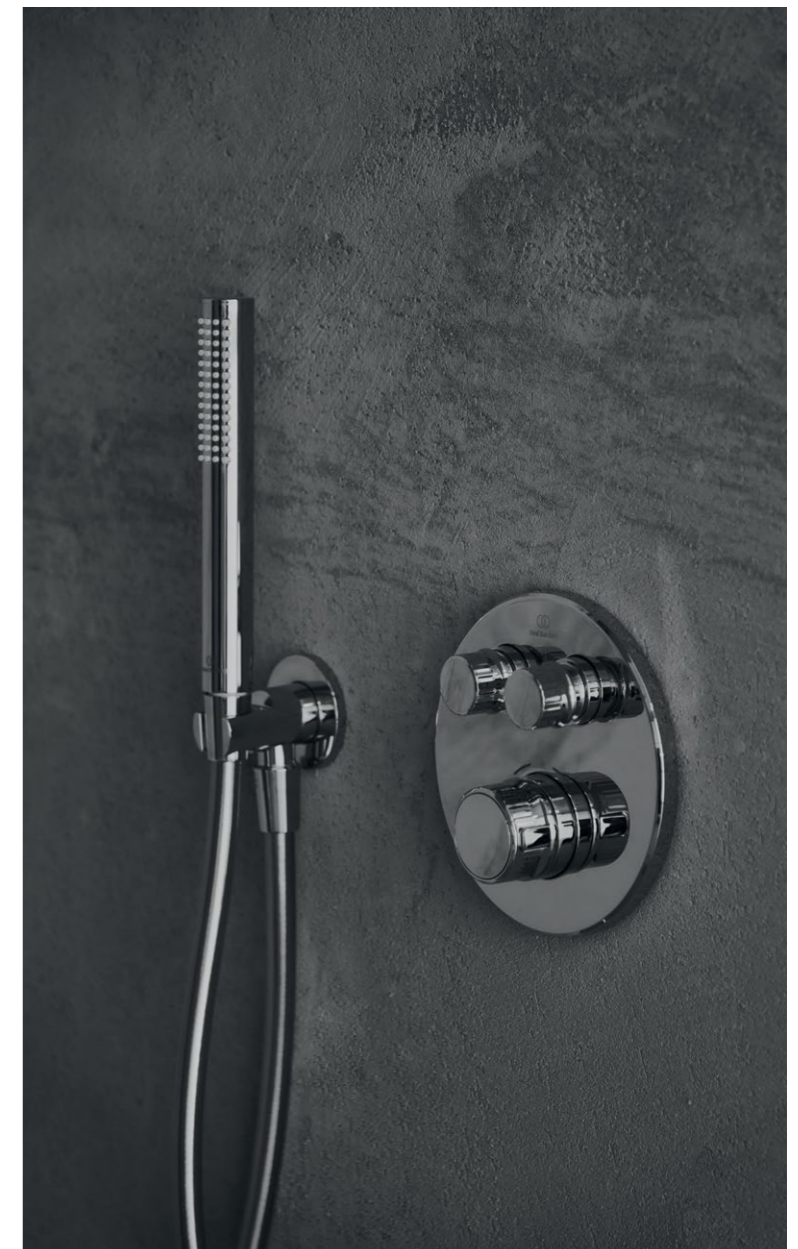

CERATHERM NAVIGO®

Engineered for control.

Navigo technology let's you control your showering experience with one smooth push of a button. The sleek innovative system provides ultimate control over water flow and temperature, making every single shower a perfect one.

To ensure flawless performance and an effortless installation, they have been combined with Ideal Standard's built-in installation technology - Easy-Box. First launched 10 years ago, Easy-Box is installed in about 800,000 bathrooms.