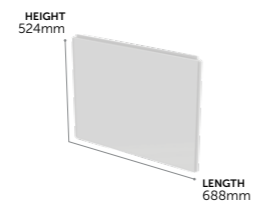

Unilux 70 cm end bath panel
E316901 £90