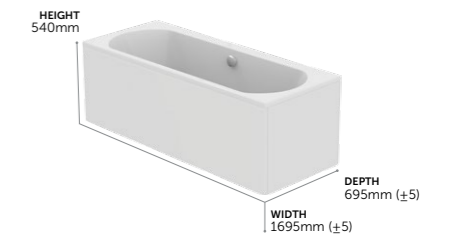

Double-ended Bath

IdealForm Plus +		
T360601	170 x 70 cm, no tap holes	£580
E479701	Unilux Plus+ 170 cm front panel	£179
E483101	Unilux Plus+ 70 cm end panel	£90

→ 25 YEAR GUARANTEE

SCAN TO LEARN MORE ABOUT TESI