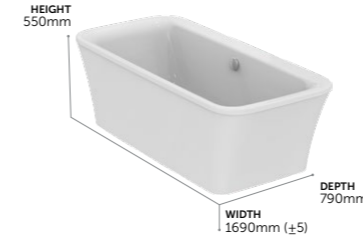

BATHS

Freestanding Bath with Tapdeck, 170 x 79 cm

E113801		£1,402

→ 25 YEAR GUARANTEE