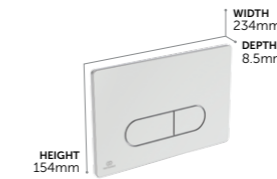

R016167

£251

FLUSHPLATES & PUSH BUTTONS

Oleas M1 Mechanical Dual Flushplate

R0115AC White (as shown) **£61**
R0115AA Chrome **£69**
R0115JG Matt chrome **£69**
R0115A6 Black **£79**

Oleas P1 Pneumatic Dual Flushplate