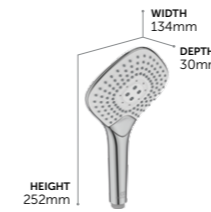

Evo Jet Diamond Handspray

1. **B1760AA** **£84**
2. → EVOJET ROUND HAND SHOWER 125MM
   - → 3 SPRAY MODES: RAIN, DROP-JET, MASSAGE, ACTIVATED WITH NAVIGO® PUSH BUTTON
   - → FLOW RATE LIMITER 8 L/MIN
   - → EASY CLEAN
   - → WATER SAVING
   - → 5 YEAR GUARANTEE