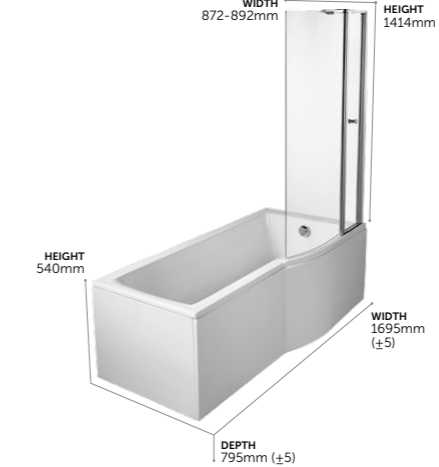

Shower Bath, 170 cm x 80 cm

IdealForm Plus +		
E114301	Left hand bath, no tapholes	£620
E114501	Right hand bath, no tapholes	£620
E108201	Shower bath panel	£170
E483101	Unilux Plus+ 70 cm end bath panel	£90
E1137EO	Shower bath screen with access panel	£609
IdealForm		
E108101	Left hand bath, no tapholes	£447
E108301	Right hand bath, no tapholes	£447
E108201	Shower bath panel	£170
E316901	Unilux 70 cm end bath panel	£90
E1137EO	Shower bath screen with access panel	£609

→ BATH SCREENS 10 YEAR GUARANTEE
→ BATH 25 YEAR GUARANTEE