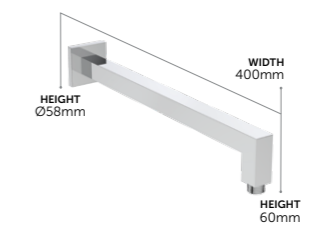

Square Horizontal Arms

BD645AA	400mm arm	£109

2. → FOR USE WITH RAINSHOWERS
   - → 5 YEAR GUARANTEE