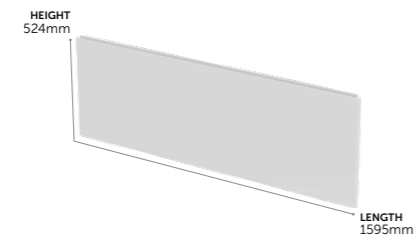

Unilux 160 cm front bath panel
E318301 £178

BATH PANELS

SCAN TO LEARN
MORE ABOUT
BATH PANELS

UNILUX & UNLINE PANELS

UNILUX PLUS+ PANELS