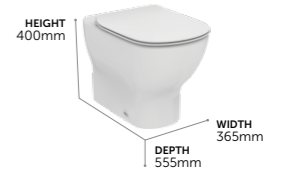

Back to Wall Toilet with AquaBlade®

T007701	Bowl with horizontal outlet	£338
T0077V1	Bowl with horizontal outlet, silk white	£439
T0077V3	Bowl with horizontal outlet, silk black	£506
R031767	Prosys 120 concealed cistern with dual flush 6/4 litres, mechanical actuation	£189
R0115AA	Oleas M1 mechanical dual flushplate	£69

→ AQUABLADE®
→ HORIZONTAL OUTLET
→ DUAL FLUSH & WATER SAVING
→ CERAMIC LIFETIME GUARANTEE