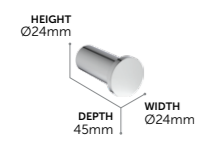

CONCEPT ACCESSORIES

ACCESSORIES

Robe Hook
N1380AA £32