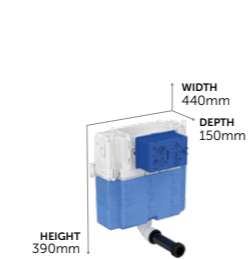

120 Depth WC Concealed Cistern

R031767 Mechanical, front actuation CL2 **£189**

R031867 Pneumatic, front pneumatic CL2 **£209**

→ FRONT ACTUATION ONLY

150 Depth Concealed Cistern, Furniture Height

R042867 Mechanical, front actuation CL2, furniture Height (820mm) **£189**