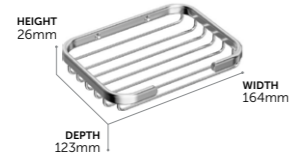

Wall Hung Soap Basket
A9158AA £81