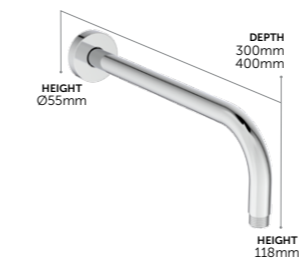

Round Horizontal Arms

B9444AA	300mm arm, chrome	£98
B9445AA	400mm arm, chrome	£109
B9445XG	400mm arm, silk black	£146

2. → FOR USE WITH RAINSHOWERS
   - → 5 YEAR GUARANTEE