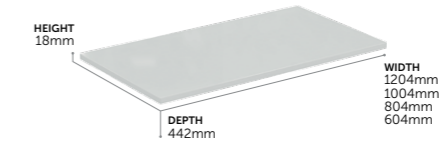

Column Units, 1 Door

- E0832-- Tall column unit **£722**
 E0834-- Half column unit **£584**
- REVERSIBLE: CAN BE HUNG WITH LEFT OR RIGHT HAND OPENING
 - TALL COLUMN: FIVE SHELVES (ONE FIXED, FOUR ADJUSTABLE GLASS SHELVES)
 - HALF COLUMN: THREE SHELVES (ONE FIXED, TWO ADJUSTABLE GLASS SHELVES)
 - MINIMALIST HANDLE FREE DESIGN
 - PRE-ASSEMBLED FOR EASE OF INSTALLATION
 - SOFT CLOSE SYSTEM
 - 5 YEAR GUARANTEE