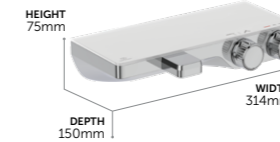

S200 Bath Shower Valve

A7330AA		£585

2. → IS THERMOSTATIC CARTRIDGE
   - → COOL BODY
   - → TEMPERATURE SAFETY BUTTON
   - → WATER AND ENERGY SAVING
   - → DIVERTER FROM SHOWER TO BATH APPLICATION
   - → SHELF FOR MORE SPACE FOR BATH PRODUCTS
   - → COMPLIES WITH EN1111
   - → 5 YEAR GUARANTEE