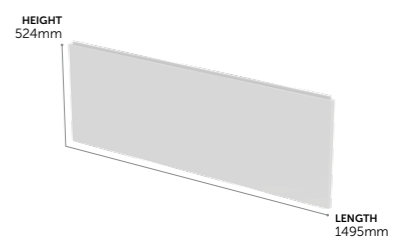

Unilux Plus+ 150 cm front bath panel
E479601 £179

BATH PANELS

SCAN TO LEARN
MORE ABOUT
BATH PANELS

UNILUX & UNLINE PANELS

UNILUX PLUS+ PANELS