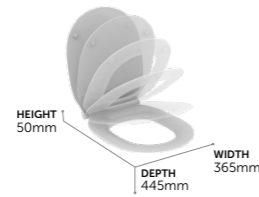

Slim Toilet Seats and Covers

E080901	Toilet seat and cover	£133
E081101	Toilet seat and cover, soft close	£191
E0368V3	Toilet seat and cover, soft close, silk black	£259

→ QUICK RELEASE
→ SOFT CLOSE OPTION
→ 5 YEAR GUARANTEE