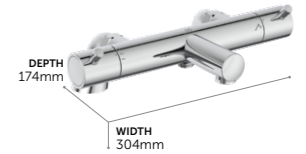

T125 Deck Mounted Bath Shower Mixer

1. **A7593AA** **£526**
2. → IS THERMOSTATIC CARTRIDGE
   - → ADJUSTABLE MAX. HOT TEMPERATURE LIMIT STOP
   - → COOL BODY
   - → METAL HANDLES WITH CYLINDRICAL PIN FOR EASY GRIP FEATURE
   - → PIN AS TEMPERATURE SAFETY BUTTON
   - → WATER AND ENERGY SAVING
   - → COMPLIES WITH EN1111
   - → 5 YEAR GUARANTEE