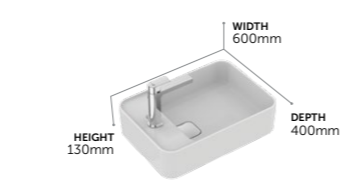

Rectangular Vessel Basin with Side Deck 60 cm

E237401	60 cm, with overflow	£318

→ SIDE TAPHOLE, OVERFLOW
→ CHROME CLICKER WASTE INCLUDED
→ SECURED WITH PROVIDED FIXING SET & SILICON SEALANT
→ CERAMIC LIFETIME GUARANTEE