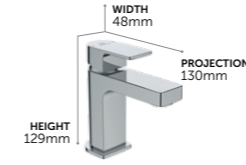

EDGE

BASIN & BATH MIXER & FILLERS

SCAN TO LEARN
MORE ABOUT
EDGE

Mini Basin Mixer
A7575AA £168
→ SUITABLE FOR HIGH PRESSURE ONLY
→ 5 L/MIN AERATOR
→ TEMPERATURE LIMIT STOP
→ EASYFIX
→ WATER AND ENERGY SAVING
→ 5 YEAR GUARANTEE