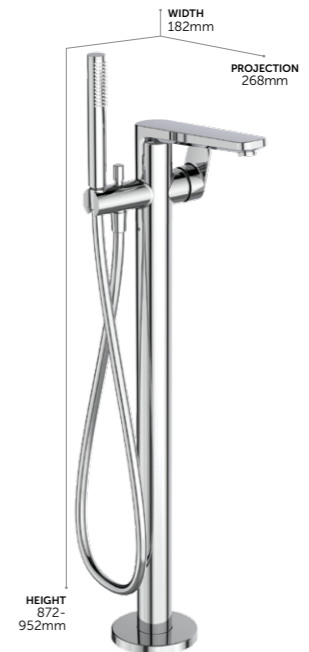

A6338AA £557

- SUITABLE FOR HIGH PRESSURE ONLY
- 5 YEAR GUARANTEE

Free-standing Bath Shower Mixer

A6347AA Chrome £1,983
A6347XG Silk black £2,478
A6133NU In floor fixing £57

- REQUIRES BUILT-IN KIT A6133NU
- SUITABLE FOR HIGH PRESSURE ONLY
- TEMPERATURE LIMIT STOP
- 5 YEAR GUARANTEE