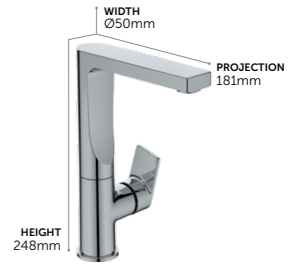

High Spout Basin Mixer
A7578AA £302
→ SWIVEL SPOUT
→ SUITABLE FOR HIGH PRESSURE ONLY
→ 5 L/MIN AERATOR
→ TEMPERATURE LIMIT STOP
→ EASYFIX
→ WATER AND ENERGY SAVING
→ 5 YEAR GUARANTEE