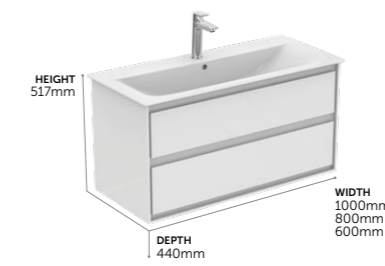

Basin Unit, 4 Drawers, 120 cm

- | | | |
|---------|----------------------------------|---------------|
| E0822-- | Basin unit, wall mounted, 120 cm | £1,039 |
|---------|----------------------------------|---------------|
- BASIN UNITS FOR ASSEMBLY WITH VANITY AND VESSEL BASINS (VESSEL BASINS REQUIRE WORKTOP)
→ RECOMMENDED: SPACE SAVING BOTTLE TRAP EE23033967 (ORDER SEPARATELY)
→ MINIMALIST HANDLE FREE DESIGN
→ PRE-ASSEMBLED FOR EASE OF INSTALLATION
→ SOFT CLOSE SYSTEM
→ 5 YEAR GUARANTEE