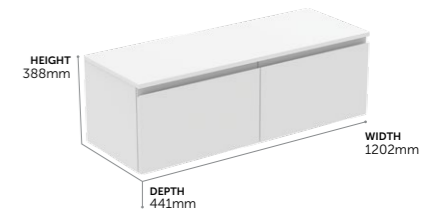

Basin Unit with Worktop, 1 Drawer, 120 cm

E3425-- Basin unit, wall mounted, 120 cm **£1,114**

- → BASIN UNITS FOR ASSEMBLY WITH VESSEL BASINS
- → RECOMMENDED: SPACE SAVING BOTTLE TRAP EE23033967 (ORDER SEPARATELY)
- → MINIMALIST HANDLE FREE DESIGN
- → PRE-ASSEMBLED FOR EASE OF INSTALLATION
- → SOFT CLOSE SYSTEM
- → 5 YEAR GUARANTEE