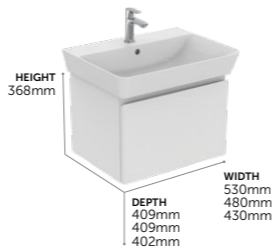

Basin Units, 1 Drawer

E3408-- Basin unit, wall mounted, 60 cm **£581**
E3406-- Basin unit, wall mounted, 55 cm **£543**
E3404-- Basin unit, wall mounted, 50 cm **£508**

- → BASIN UNITS FOR ASSEMBLY WITH CONNECT AIR CUBE BASINS
- → RECOMMENDED: SPACE SAVING BOTTLE TRAP EE23033967 (ORDER SEPARATELY)
- → MINIMALIST HANDLE FREE DESIGN
- → PRE-ASSEMBLED FOR EASE OF INSTALLATION
- → SOFT CLOSE SYSTEM
- → 5 YEAR GUARANTEE