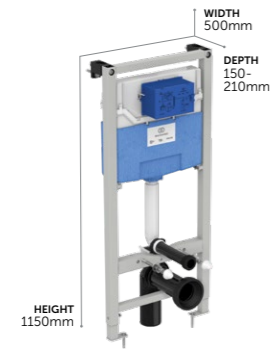

1150mm Wall Hung WC Frame

R015367 Mechanical wall hung WC frame, 120 depth, front actuation CL2 **£347**

R031367 Pneumatic wall hung WC frame, 120 depth, front actuation CL2 **£368**

→ FRONT ACTUATION ONLY