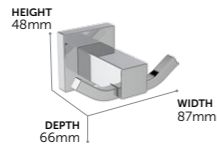

Double Robe Hook

E2193AA £37

Soap Dish & Holder

E2201AA £64

Tumbler & Holder

E2204AA £64

Double Tumbler & Holder

E2205AA £99