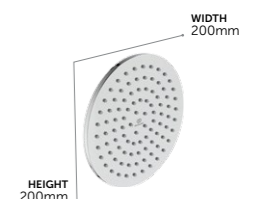

Round Ø200mm Rainshowers

B9442AA	M1 Ø200mm, chrome	£211
BD140XG	M1 Ø200mm, silk black	£285

2. → ROUND RAINSHOWER HEAD Ø200MM
   - → 1 SPRAY MODE: RAIN
   - → LIMESCALE RESISTANT, RUB CLEAN NOZZLES
   - → REMOVABLE 12 LITRES PER MINUTE FLOW REGULATOR
   - → SUITABLE FOR LOW OR HIGH PRESSURE INSTALLATION
   - → BRASS BODY WITH CHROME FINISH
   - → 5 YEAR GUARANTEE