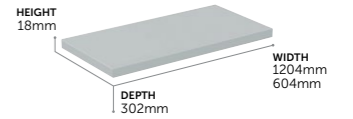

Worktops for Semi-Countertop and WC Units

1. E0841-- 120 cm worktop **£128**
   E0839-- 60 cm worktop **£95**
2. → USE 120 CM WHEN INSTALLING SEMI-COUNTERTOP BASIN & WC UNITS SIDE BY SIDE
   - → 5 YEAR GUARANTEE