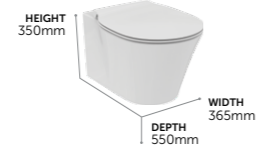

Wall Mounted Toilet with Aquablade®

E240401	Bowl with horizontal outlet	£482
E0054V3	Bowl with horizontal outlet, silk black	£654
R014067	Prosys 82cm height with dual flush 6/4 litres, mechanical wall mounted WC frame, 15cm depth, front or top actuation	£347
R0115AA	Oleas M1 mechanical dual flushplate	£69

→ AQUABLADE®
→ HORIZONTAL OUTLET
→ DUAL FLUSH & WATER SAVING
→ SPACE-SAVING
→ CERAMIC LIFETIME GUARANTEE