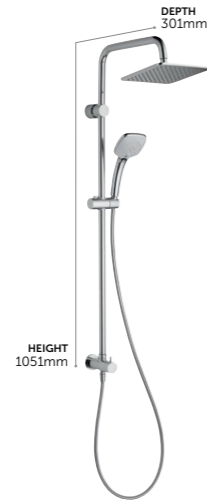

Square Shower System

A5862AA	For exposed mixers	£918
A5834AA	For built-in mixers	£918

2. → CUBE RAINSHOWER Ø200MM FITTED WITH REMOVABLE 12 LITRES PER MINUTE FLOW REGULATOR
   - → 3 MODE HANDSPRAY (RAIN, FINE RAIN & MASSAGE) FITTED WITH REMOVABLE 8 LITRES PER MINUTE FLOW REGULATOR
   - → FIXED RISER WITH 25MM DIAMETER TUBE
   - → METAL SLIDER WITH PRESS TO MOVE SLIDER
   - → TWO WAY DIVERTER WITH METAL PIN HANDLE
   - → 1.8M IDEALFLEX SMOOTH METAL EFFECT HOSE
   - → LIMESCALE RESISTANT, RUB CLEAN NOZZLES
   - → MINIMUM OPERATING PRESSURE 0.5 BAR
   - → 5 YEAR GUARANTEE