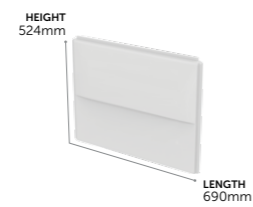

Uniline 70 cm end bath panel
E414001 £96