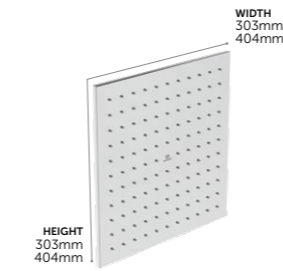

Square 300mm/400mm Rainshowers

A5805AA	L1 300mm, chrome	£381
A5806AA	400mm, chrome	£477

2. → SQUARE RAINSHOWER HEAD Ø300MM/400MM
   - → 1 SPRAY MODE: RAIN
   - → LIMESCALE RESISTANT, RUB CLEAN NOZZLES
   - → REMOVABLE 12 LITRES PER MINUTE FLOW REGULATOR
   - → SUITABLE FOR LOW OR HIGH PRESSURE INSTALLATION
   - → BRASS BODY WITH CHROME FINISH
   - → 5 YEAR GUARANTEE