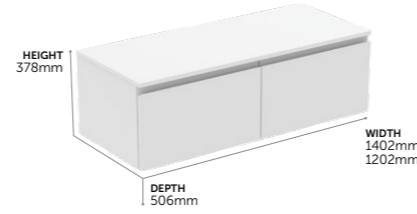

Basin Units with Worktop, 2 Drawers

- E3432-- Basin unit, wall mounted, 140 cm **£1,235**
- E3436-- Basin unit, wall mounted, 120 cm **£1,154**

- → BASIN UNITS FOR ASSEMBLY WITH VANITY BASINS
- → RECOMMENDED: SPACE SAVING BOTTLE TRAP EE23033967 (ORDER SEPARATELY)
- → MINIMALIST HANDLE FREE DESIGN
- → PRE-ASSEMBLED FOR EASE OF INSTALLATION
- → SOFT CLOSE SYSTEM
- → 5 YEAR GUARANTEE