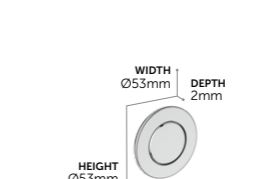

Oleas P3 Pneumatic Dual Flushplate

R0124AC White **£69**
R0124AA Chrome (as shown) **£76**
R0124JG Matt chrome **£76**

Septa Pro XS P1 Single Push Button

R0109AA Chrome, no logo **£40**

Septa Pro XS P2 Pneumatic Single Push Button