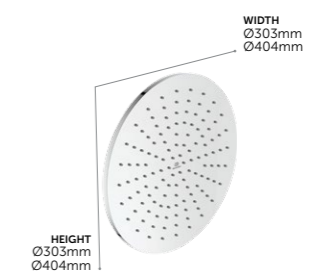

Round Ø300mm/400mm Rainshowers

A5803AA	L1 Ø300mm, chrome	£381
A5803XG	L1 Ø300mm, silk black	£515
A5804AA	Ø400mm, chrome	£476

2. → SQUARE RAINSHOWER HEAD Ø300MM/400MM
   - → 1 SPRAY MODE: RAIN
   - → LIMESCALE RESISTANT, RUB CLEAN NOZZLES
   - → REMOVABLE 12 LITRES PER MINUTE FLOW REGULATOR
   - → SUITABLE FOR LOW OR HIGH PRESSURE INSTALLATION
   - → BRASS BODY WITH CHROME FINISH
   - → 5 YEAR GUARANTEE