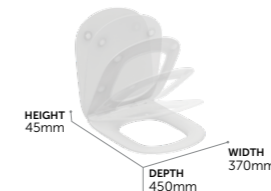

Toilet Seats and Covers

T352801	Toilet seat and cover	£84
T352701	Toilet seat and cover, soft close, quick release	£154
T3527V1	Toilet seat and cover, soft close, quick release, silk white	£199
T3527V3	Toilet seat and cover, soft close, quick release, silk black	£230

→ QUICK RELEASE OPTION
→ SOFT CLOSE OPTION
→ 5 YEAR GUARANTEE