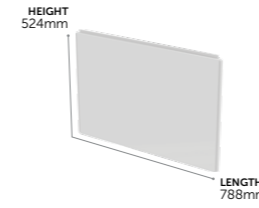

Unilux Plus+ 80 cm end bath panel
E483301 £96