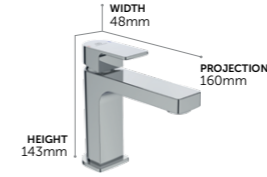

Basin Mixer
A7576AA £168
→ SUITABLE FOR HIGH PRESSURE ONLY
→ 5 L/MIN AERATOR
→ FIRMAFLOW® CARTRIDGE
→ TEMPERATURE LIMIT STOP
→ EASYFIX
→ WATER AND ENERGY SAVING
→ 5 YEAR GUARANTEE