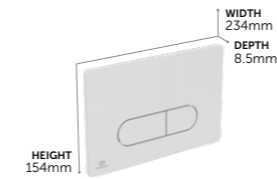

FLUSHPLATES & PUSH BUTTONS

Oleas M1 Mechanical Dual Flushplate

R0115AC White (as shown) **£61**
R0115AA Chrome **£69**
R0115JG Matt chrome **£69**
R0115A6 Black **£79**