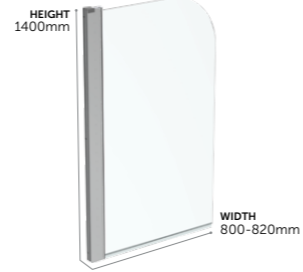

Connect 2 Radius Bath Screen

1. **T9924EO** **£367**
   T9924V3 Silk black **£458**
2. → 5MM CLEAR SAFETY GLASS
   - → POLISHED SILVER FINISH
   - → 180° OPENING, INWARDS & OUTWARDS
   - → RISE & FALL FOR EASY OPENING
   - → CONCEALED FIXINGS WITH EASY CLICK COVERS & TOP CAPS
   - → UP TO 20MM HORIZONTAL ADJUSTMENT
   - → 10 YEAR GUARANTEE