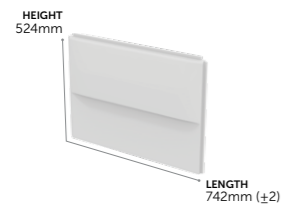

Uniline 75cm end bath panel
E419001 £96