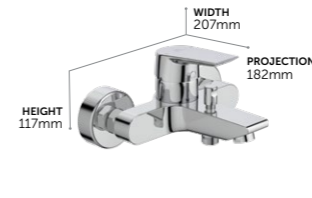

Wall Mounted Bath Shower Mixer
A6583AA **£345**
→ HIGH PRESSURE
→ FIRMAFLOW® CARTRIDGE
→ TEMPERATURE LIMIT STOP
→ 5 YEAR GUARANTEE