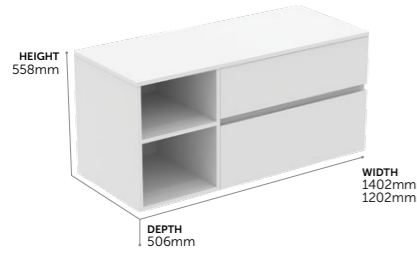

Basin Unit with Worktop, 1 Drawer, 120 cm

E3425-- Basin unit, wall mounted, 120 cm **£1,114**

- BASIN UNITS FOR ASSEMBLY WITH VESSEL BASINS
- RECOMMENDED: SPACE SAVING BOTTLE TRAP EE23033967 (ORDER SEPARATELY)
- MINIMALIST HANDLE FREE DESIGN
- PRE-ASSEMBLED FOR EASE OF INSTALLATION
- SOFT CLOSE SYSTEM
- 5 YEAR GUARANTEE