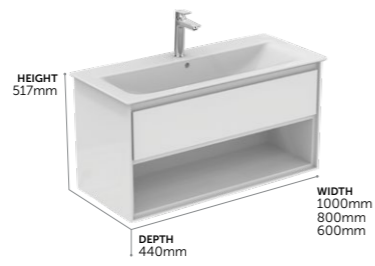

Cube Basin Units, 1 Drawer

- | | | |
|---------|---------------------------------|-------------|
| E0846-- | Basin unit, wall mounted, 60 cm | £584 |
| E0844-- | Basin unit, wall mounted, 55 cm | £550 |
| E0842-- | Basin unit, wall mounted, 50 cm | £516 |
- BASIN UNITS FOR ASSEMBLY WITH CONNECT AIR CUBE BASINS
→ RECOMMENDED: SPACE SAVING BOTTLE TRAP EE23033967 (ORDER SEPARATELY)
→ MINIMALIST HANDLE FREE DESIGN
→ PRE-ASSEMBLED FOR EASE OF INSTALLATION
→ SOFT CLOSE SYSTEM
→ 5 YEAR GUARANTEE

Basin Unit, 2 Drawers with Open Shelf, 120 cm

- E0829-- Basin unit, wall mounted, 120 cm **£833**
- BASIN UNITS FOR ASSEMBLY WITH VANITY AND VESSEL BASINS (VESSEL BASINS REQUIRE WORKTOP)
 - RECOMMENDED: SPACE SAVING BOTTLE TRAP EE23033967 (ORDER SEPARATELY)
 - MINIMALIST HANDLE FREE DESIGN
 - PRE-ASSEMBLED FOR EASE OF INSTALLATION
 - SOFT CLOSE SYSTEM
 - 5 YEAR GUARANTEE