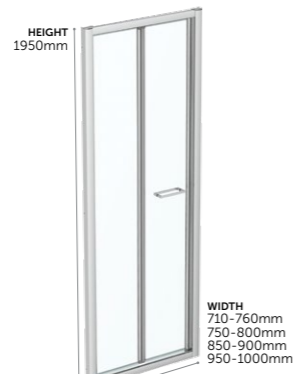

Bifold Doors

K9397EO	760mm bifold door	£762
K9398EO	800mm bifold door	£782
K9399EO	900mm bifold door	£831
K9280EO	1000mm bifold door	£901

- → 6MM CLEAR SAFETY GLASS
- → IDEALCLEAN GLASS TREATMENT
- → CONCEALED FIXINGS & TOP CAPS
- → MAGNETIC PROFILE
- → HORIZONTAL ADJUSTMENT UP TO 25MM PER PROFILE
- → SUITABLE FOR INSTALLATION ON A TRAY OR WETROOM FLOOR
- → FOR CORNER INSTALLATION USE WITH CONNECT 2 SIDE PANELS
- → 10 YEAR GUARANTEE