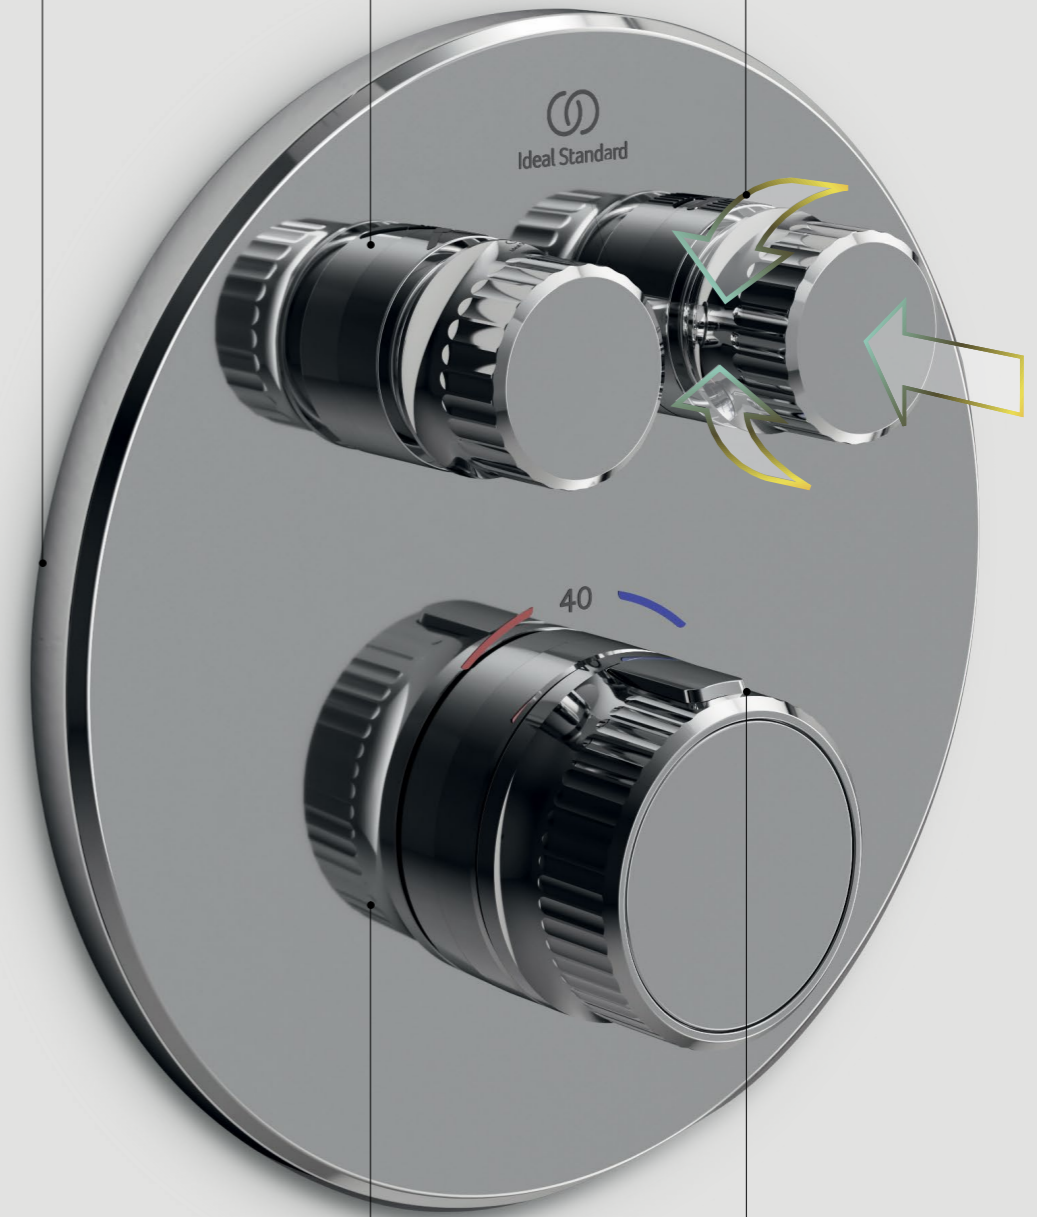

NAVIGO® ALLOWS YOU TO OPERATE YOUR SHOWER WITH ONE SIMPLE PUSH-AND-TURN MOVEMENT:

PUSHING THE CONTROL KNOB STARTS OR STOPS THE SHOWER. TURNING THE DIAL ALLOWS FOR PRECISE CONTROL OF WATER FLOW.

- Experience hand-spray and overhead rain-shower simultaneously.
- Slim faceplate made of metal for long-term durability.
- Ergonomically designed metal handles featuring easy-grip grooves.
- FirmaFlow® Therm thermostatic cartridge offering precise temperature control.

Slim and sleek design: 10mm only.

Discreet shower option symbols on top of the control knobs for an intuitive operation.

One smooth push-and-turn movement to control the water flow at your preselected temperature.