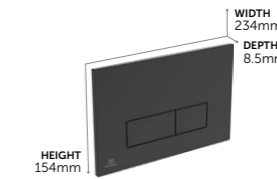

Oleas M2 Mechanical Dual Flushplate

R0121AC White **£61**
R0121AA Chrome **£69**
R0121JG Matt chrome **£69**
R0121A6 Black (as shown) **£79**