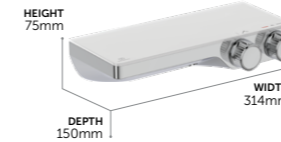

SHOWER MIXERS & SYSTEMS

S200 Shower Valve

A7329AA	Chrome	£444
A7329XG	Silk black	£599

2. → IS THERMOSTATIC CARTRIDGE
   - → COOL BODY
   - → TEMPERATURE SAFETY BUTTON
   - → WATER AND ENERGY SAVING
   - → SHELF FOR MORE SPACE FOR BATH PRODUCTS
   - → COMPLIES WITH EN1111
   - → 5 YEAR GUARANTEE