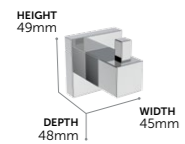

IOM SQUARE ACCESSORIES

Single Robe Hook

E2192AA £24