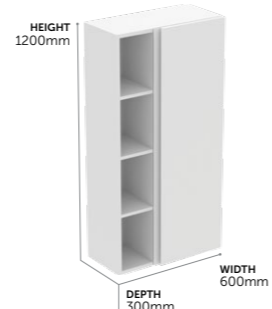

Tall Column Unit, 1 Door, Open Shelves, 60 cm

- E3442-- Tall column unit **£859**

- MINIMALIST HANDLE FREE DESIGN
- PRE-ASSEMBLED FOR EASE OF INSTALLATION
- SOFT CLOSE SYSTEM
- 5 YEAR GUARANTEE

Tall Column Unit, 1 Door, Open Shelves, 60 cm