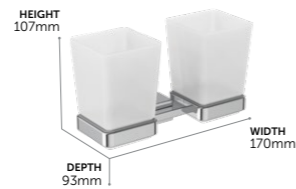

Double Robe Hook

E2193AA £37

Soap Dish & Holder

E2201AA £64

Tumbler & Holder

E2204AA £64

Double Tumbler & Holder

E2205AA £99