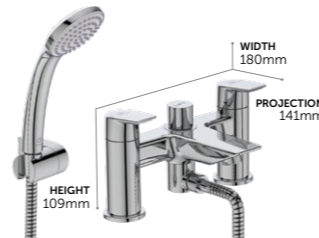

Dual Control Bath Shower Mixer Set
A6591AA **£345**
→ HANDSET SUPPLIED FITTED WITH A REMOVABLE 8 LITRES PER MINUTE ECO FLOW REGULATOR
→ FIRMAFLOW® CARTRIDGE
→ WATER AND ENERGY SAVING
→ TEMPERATURE LIMIT STOP
→ 5 YEAR GUARANTEE