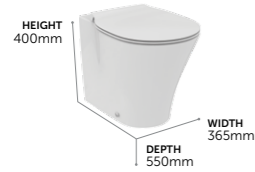

WCS & BIDETS

Back to Wall Toilet with Aquablade®

E143201	Bowl with horizontal outlet	£414
R031767	Prosys 120 concealed cistern with dual flush 6/4 litres, mechanical actuation	£189
R0115AA	Oleas M1 mechanical dual flushplate	£69

→ AQUABLADE®
→ HORIZONTAL OUTLET
→ DUAL FLUSH & WATER SAVING
→ CERAMIC LIFETIME GUARANTEE