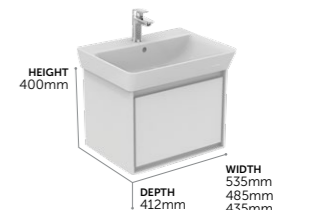

Cube Basin Units, 1 Drawer

E0846--	Basin unit, wall mounted, 60 cm	£584
E0844--	Basin unit, wall mounted, 55 cm	£550
E0842--	Basin unit, wall mounted, 50 cm	£516

2. → BASIN UNITS FOR ASSEMBLY WITH CONNECT AIR CUBE BASINS
   → RECOMMENDED: SPACE SAVING BOTTLE TRAP EE23033967 (ORDER SEPARATELY)
   → MINIMALIST HANDLE FREE DESIGN
   → PRE-ASSEMBLED FOR EASE OF INSTALLATION
   → SOFT CLOSE SYSTEM
   → 5 YEAR GUARANTEE

FINISHES ● B2 Gloss White carcass & fronts / Matt White trim ● KN White carcass & fronts / Matt Grey trim ● EQ Grey carcass & fronts / Matt White trim ● UK Light Brown Wood carcass & fronts / Matt Light Brown trim ● PS Light Grey Wood carcass & fronts / Matt White trim ● VY Matt Dark Brown carcass & fronts / Matt White trim ● NE Silk Black & Wood