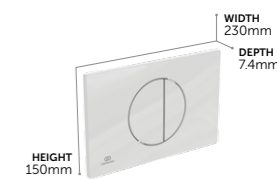

Oleas M5 Mechanical Dual Flushplate

R0503AC White (as shown) **£61**
R0503AA Chrome **£69**
R0503A6 Black **£79**
R0503JG Matt chrome **£69**
R0503AW Silk white **£79**
R0503RO Rose **£108**
R0503SI Silver **£108**