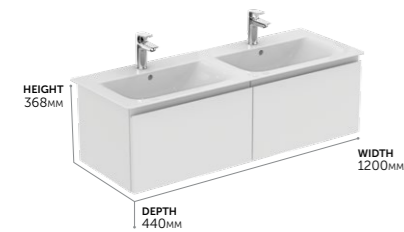

Vanity Basin Unit, 2 Drawers, 120 cm

E3389-- Basin unit, wall mounted, 120 cm **£961**

- → BASIN UNITS FOR ASSEMBLY WITH VANITY BASINS
- → RECOMMENDED: SPACE SAVING BOTTLE TRAP EE23033967 (ORDER SEPARATELY)
- → MINIMALIST HANDLE FREE DESIGN
- → PRE-ASSEMBLED FOR EASE OF INSTALLATION
- → SOFT CLOSE SYSTEM
- → 5 YEAR GUARANTEE