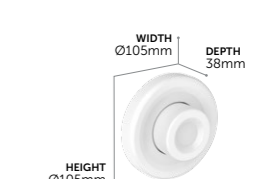

Oleas P3 Pneumatic Dual Flushplate

R0124AC White **£69**
R0124AA Chrome (as shown) **£76**
R0124JG Matt chrome **£76**

Septa Pro XS P1 Single Push Button

R0109AA Chrome, no logo **£40**

Septa Pro XS P2 Pneumatic Single Push Button