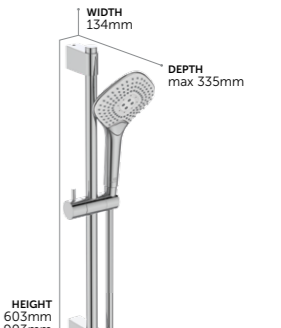

Evo Jet Diamond Shower Set

1. **B1762AA** 600mm fixed riser **£191**
   B1764AA 900mm fixed riser **£223**
2. → EVOJET ROUND HAND SHOWER 125MM
   - → 3 SPRAY MODES: RAIN, DROP-JET, MASSAGE, ACTIVATED WITH NAVIGO® PUSH BUTTON
   - → 600MM/900MM FIXED RISER WITH METAL BRACKETS
   - → EASYFIX SHOWER RAIL ALLOWS REUSE OF EXISTING WALL-MOUNTING HOLES & SIMPLE ADJUSTMENT
   - → HEIGHT ADJUSTABLE SHOWER HOLDER ON THE RAIL
   - → INCLUDES SMOOTH, WIPE CLEAN & DURABLE IDEALFLEX HOSE
   - → FLOW RATE LIMITER 8 L/MIN
   - → EASY CLEAN
   - → WATER SAVING
   - → 5 YEAR GUARANTEE