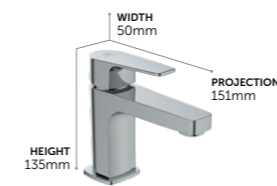

CERAFINE D

BASIN & BATH MIXER & FILLERS

SCAN TO LEARN MORE ABOUT CERAFINE D

Mini Basin Mixer

BC718AA £128
BC719AA With pop-up waste £135

- → SUITABLE FOR HIGH PRESSURE ONLY
- → 5L/MIN AERATOR
- → FIRMAFLOW® CARTRIDGE
- → TEMPERATURE LIMIT STOP
- → EASYFIX
- → WATER AND ENERGY SAVING
- → 5 YEAR GUARANTEE