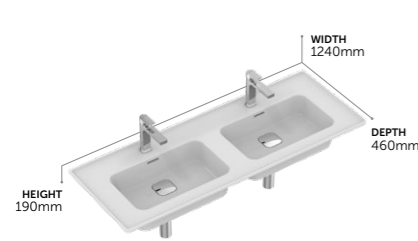

STRADA II Wall hung toilet & seat
OLEAS Flushplate

STRADA II

BASINS

Double Vanity Basins 120 cm

E238501	120 cm, with overflow, two taphole	£838
E239701	120 cm, with overflow, no taphole	£838
T299601	Semi-pedestal	£153
E015767	Basin fixing set	£22