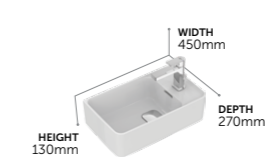

→ CENTRAL TAPHOLE, OVERFLOW
→ CHROME CLICKER WASTE INCLUDED
→ SECURED WITH PROVIDED FIXING SET & SILICON SEALANT
→ CERAMIC LIFETIME GUARANTEE

Handrinse Basins 45 cm

E239101	45cm, right hand, with overflow	£233
E239201	45cm, left hand, with overflow	£233