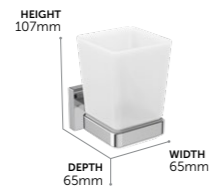

Double Robe Hook

E2193AA £37

Soap Dish & Holder

E2201AA £64

Tumbler & Holder

E2204AA £64

Double Tumbler & Holder

E2205AA £99