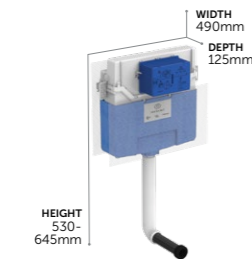

120 Depth WC Concealed Cistern

R031767 Mechanical, front actuation CL2 **£189**

R031867 Pneumatic, front pneumatic CL2 **£209**

→ FRONT ACTUATION ONLY