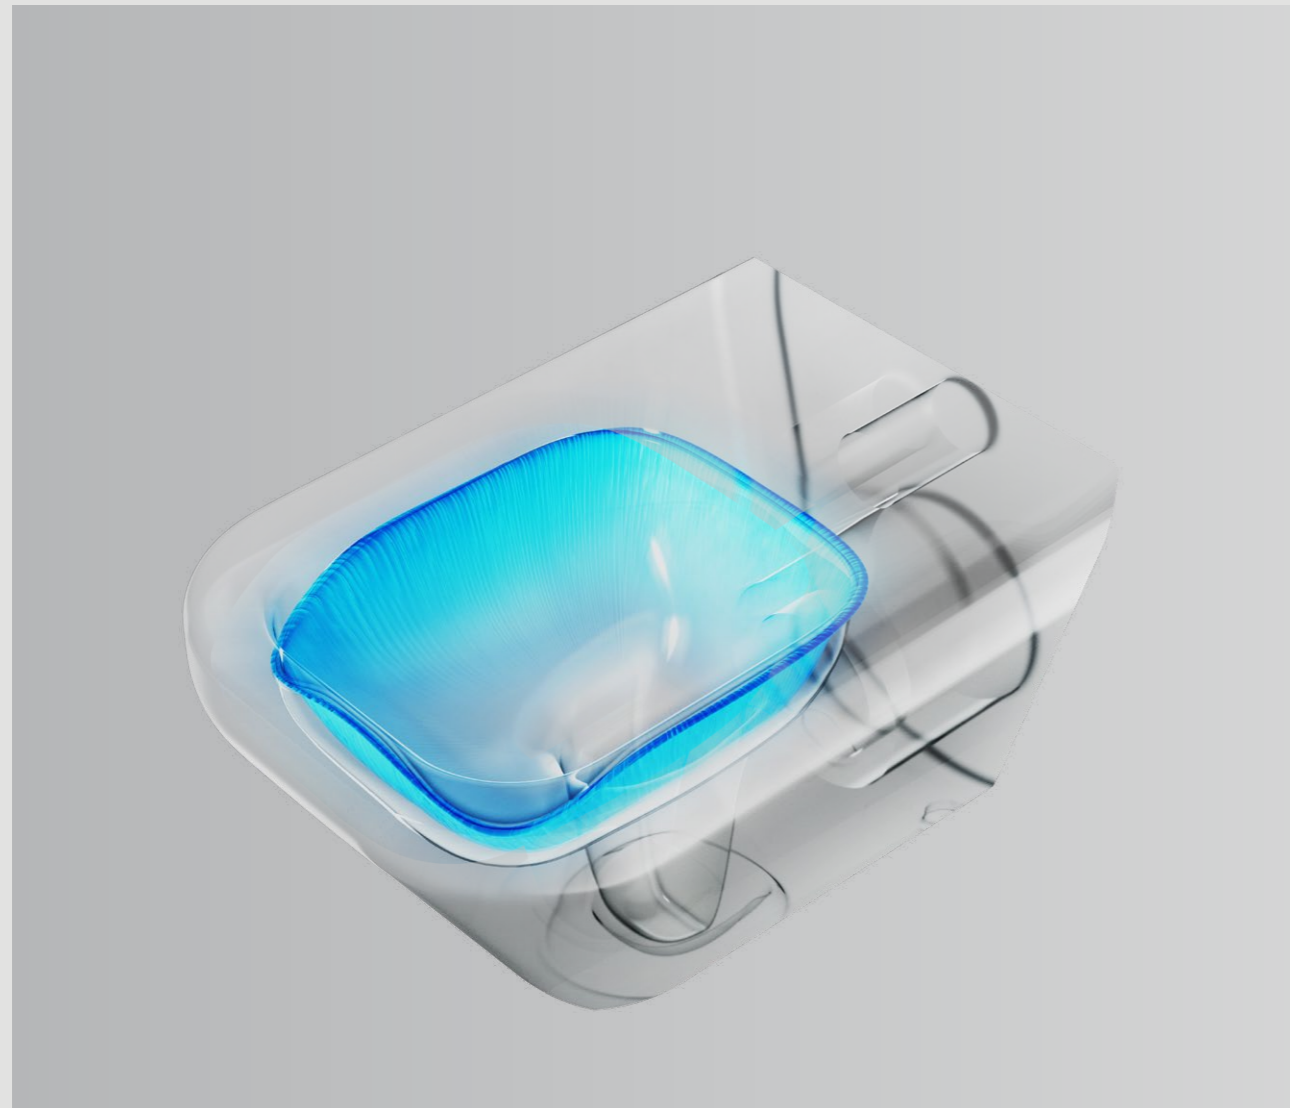

Cleaner

AquaBlade® Technology ensures 95% of the surface is cleaned every time.

Quieter

AquaBlade® is proven to be up to 25% quieter than equivalent models.

SMARTER

More effective and efficient use of water compared to standard flushes.

RimLS+®

Engineered for hygiene.

With every flush, RimLS+® delivers a powerful wholebowl clean with no place for bacteria to hide.

Splash-free and easier to clean, RimLS+ is the go-to solution for busy bathrooms. 88% of households would buy an Ideal Standard Rimless+ toilet. A toilet with excellent hygiene performance.*