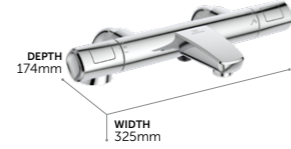

CERATHERM T100

SHOWER MIXERS & SYSTEMS

SCAN TO LEARN
MORE ABOUT
CERATHERM T100

T100 Shower Mixer

A7231AA **£374**

- IS THERMOSTATIC CARTRIDGE
- ADJUSTABLE MAX. HOT TEMPERATURE LIMIT STOP
- COOL BODY
- DIAMOND SHAPE METAL HANDLES
- TEMPERATURE LIMIT SAFETY BUTTON
- WATER AND ENERGY SAVING
- COMPLIES WITH EN1111
- 5 YEAR GUARANTEE