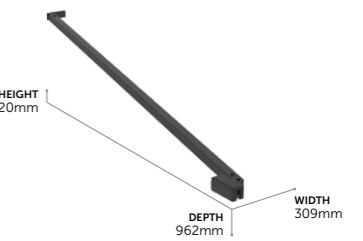

Straight Bracing Bracket

K9380V3	£157
---------	------

Angle Bracing Bracket

K9381V3	£157
---------	------

SCAN TO LEARN MORE ABOUT CONNECT 2

BATH SCREENS

SYNERGY & CONNECT 2

SCAN TO LEARN
MORE ABOUT
BATH SCREENS