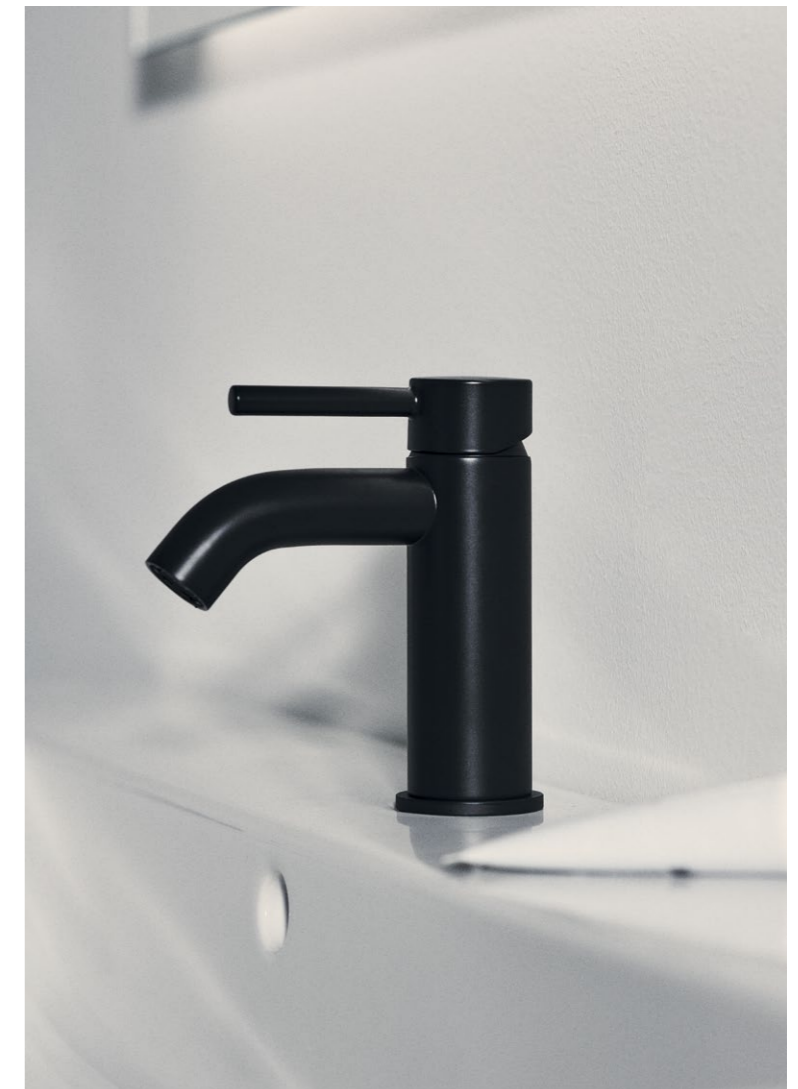

With soft geometries and an organic, cylindrical shape Ceraline offers a timeless design. Drawing inspiration from Scandinavian styling, it's going to bring simple, minimalist beauty to your space.

The silk black finish makes this a bolder choice for your home.