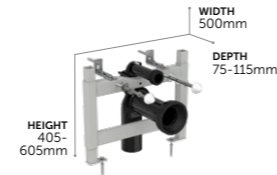

Half Frame for Wall Hung Pans

R010067 Half frame for wall hung WC pans (no cistern) **£205**