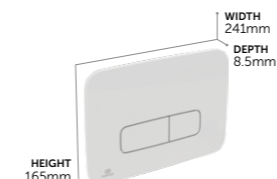

Oleas M3 Mechanical Dual Flushplate

R0123AC White (as shown) **£61**
R0123AA Chrome **£69**
R0123JG Matt chrome **£69**
R0123A6 Black **£79**