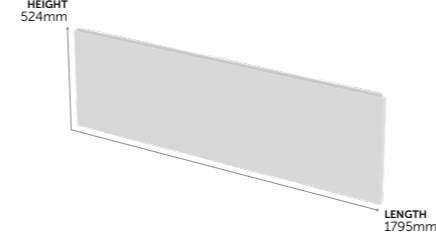

Unilux Plus+ 180 cm front bath panel
E479801 £179

BATH PANELS

SCAN TO LEARN
MORE ABOUT
BATH PANELS

UNILUX & UNLINE PANELS

UNILUX PLUS+ PANELS