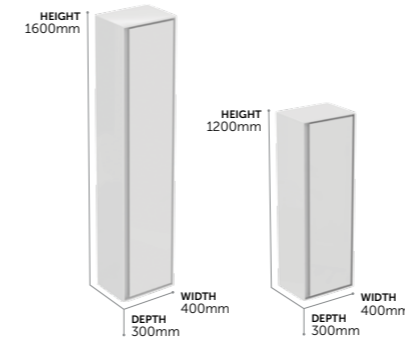

Column Units, 1 Door

1. E0832-- Tall column unit **£722**
   E0834-- Half column unit **£584**
2. → REVERSIBLE: CAN BE HUNG WITH LEFT OR RIGHT HAND OPENING
   - → TALL COLUMN: FIVE SHELVES (ONE FIXED, FOUR ADJUSTABLE GLASS SHELVES)
   - → HALF COLUMN: THREE SHELVES (ONE FIXED, TWO ADJUSTABLE GLASS SHELVES)
   - → MINIMALIST HANDLE FREE DESIGN
   - → PRE-ASSEMBLED FOR EASE OF INSTALLATION
   - → SOFT CLOSE SYSTEM
   - → 5 YEAR GUARANTEE