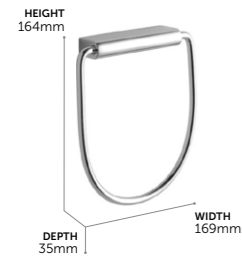

CONCEPT ACCESSORIES

ACCESSORIES

Robe Hook
N1380AA £32

Wall Hung Soap Basket
A9158AA £81

Wall Hung Corner Soap Basket
A9157AA £96

Toilet Roll Holder with Cover
N1382AA £79

Toilet Roll Holder
N1381AA £68

Spare Toilet Roll Holder
N1383AA £55