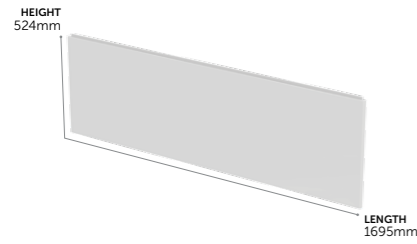

BATH PANELS

SCAN TO LEARN
MORE ABOUT
BATH PANELS

UNILUX & UNLINE PANELS

UNILUX PLUS+ PANELS

Unilux 170 cm front bath panel
E319401 £179