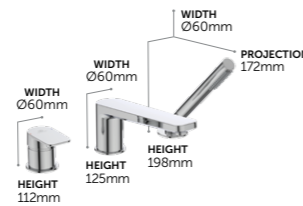

A6353AA £474

- SUITABLE FOR HIGH PRESSURE ONLY
- 5 YEAR GUARANTEE

3 Hole Bath Shower Mixer

A6349AA Mixer with diverter & handspray £971

- FOR USE WITH A COMBINED BATH FILLER & OVERFLOW SEE E1485AA, E1487AA OR E1488AA,
- CONSIDER THE MIXER'S POSITION ON THE BATH TAP DECK TO AVOID INTERFERING WITH THE OVERFLOW
- SUITABLE FOR HIGH PRESSURE ONLY
- TEMPERATURE LIMIT STOP
- 5 YEAR GUARANTEE