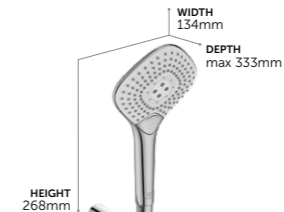

Evo Jet Diamond Shower Set

1. **B2460AA** 1250mm Idealflex Hose **£127**
   B1766AA 1750mm Idealflex Hose **£127**
2. → EVOJET ROUND HAND SHOWER 125MM
   - → 3 SPRAY MODES: RAIN, DROP-JET, MASSAGE, ACTIVATED WITH NAVIGO® PUSH BUTTON
   - → SWIVEL METAL WALL BRACKET
   - → INCLUDES SMOOTH, WIPE CLEAN & DURABLE IDEALFLEX HOSE
   - → FLOW RATE LIMITER 8 L/MIN
   - → EASY CLEAN
   - → WATER SAVING
   - → 5 YEAR GUARANTEE