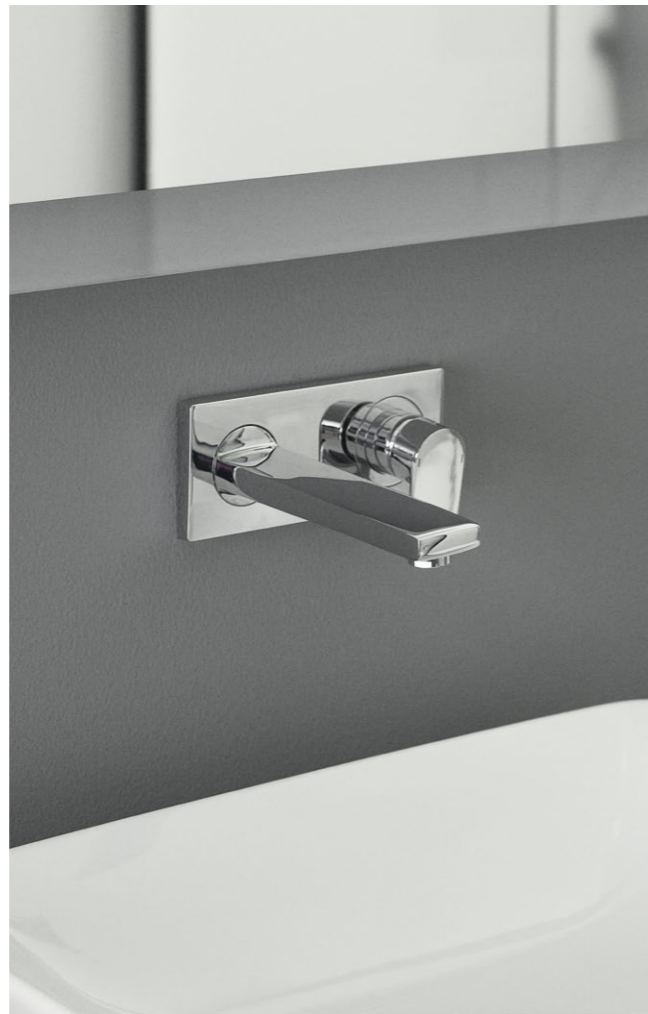

FINISHES ● AA Chrome ● XG Silk Black

Edge
Vessel
basin mixer

Strada II
Vessel basin

EDGE

Precision
engineered.

Edge taps and mixers embody style and strength. Clean, defined and streamlined, this range is minimalist and modern, giving you simple geometric shapes paired with an understated chrome form. Precision engineered, Edge fills your home with innovation, efficiency and contemporary culture.

STYLE & STRENGTH

Versatile, Edge has a wide collection of mixers for basins and baths with varying heights, so you can configure the perfect look for your home.

EasyFix® speeds up installation. Slim and durable, the Edge range is designed with precision and comfort in mind, making it perfect for families or for commercial use too.