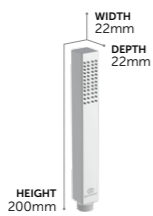

Single Function Stick Square Handspray

BD320AA	£89