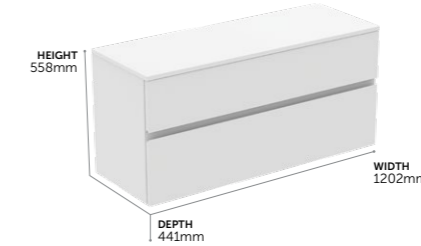

Basin Unit with Worktop, 2 Drawers

E3421-- Basin unit, wall mounted, 120 cm **£1,114**
E3424-- Basin unit, wall mounted, 100 cm **£1,034**
E3423-- Basin unit, wall mounted, 80 cm **£906**
E3422-- Basin unit, wall mounted, 60 cm **£830**

- → BASIN UNITS FOR ASSEMBLY WITH VESSEL BASINS
- → RECOMMENDED: SPACE SAVING BOTTLE TRAP EE23033967 (ORDER SEPARATELY)
- → MINIMALIST HANDLE FREE DESIGN
- → PRE-ASSEMBLED FOR EASE OF INSTALLATION
- → SOFT CLOSE SYSTEM
- → 5 YEAR GUARANTEE