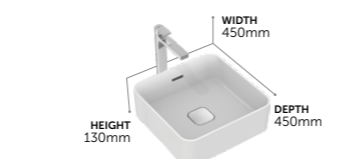

Square Vessel Basin 40 cm

E238001	40 cm, with overflow	£293

→ CHROME CLICKER WASTE INCLUDED
→ SECURED WITH PROVIDED FIXING SET & SILICON SEALANT
→ CERAMIC LIFETIME GUARANTEE