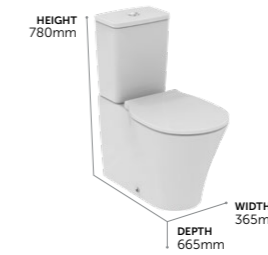

Cube Coupled Back to Wall Toilet with Aquablade®

1. E013701 Bowl with horizontal outlet **£428**
   E191501 Cube cistern 4/2.6 litre dual flush valve **£266**
   E191801 Cube cistern 6/4 litre dual flush valve **£266**
2. → AQUABLADE®
   - → HORIZONTAL OUTLET
   - → DUAL FLUSH & WATER SAVING
   - → CERAMIC LIFETIME GUARANTEE