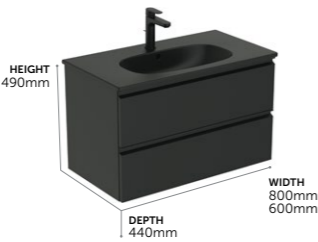

Basin Units, 2 Drawers

T0051ZT	Basin unit, wall mounted, 80 cm	£681
T0050ZT	Basin unit, wall mounted, 60 cm	£645

→ BASIN UNITS FOR ASSEMBLY WITH VANITY BASINS
→ RECOMMENDED: SPACE SAVING BOTTLE TRAP EE23033967 (ORDER SEPARATELY)
→ MINIMALIST HANDLE FREE DESIGN
→ PRE-ASSEMBLED FOR EASE OF INSTALLATION
→ SOFT CLOSE SYSTEM
→ 5 YEAR GUARANTEE