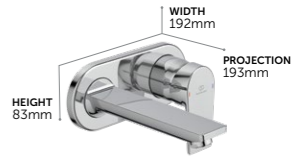

Built-in Basin Mixer
A6578AA **£330**
A5948NU Basin mixer built-in kit **£138**
→ SUPPLIED FITTED WITH A REMOVABLE 5 LITRES PER MINUTE ECO FLOW REGULATOR
→ FIRMAFLOW® CARTRIDGE
→ REQUIRES BUILT-IN KIT A5948NU
→ WATER AND ENERGY SAVING
→ TEMPERATURE LIMIT STOP
→ 5 YEAR GUARANTEE