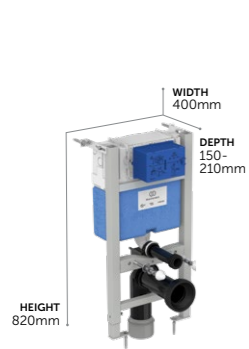

T3189AA	£92
---------	------------

→ 6W, 230V, 4000K
→ FOR USE WITH MIRRORS & FRAMED MIRRORS
→ MIRROR CABINETS & MIRROR CABINETS WITH AMBIENT LIGHT

ACCESSORIES

SCAN TO LEARN
MORE ABOUT
PROSYS

FRAMES & CISTERNS