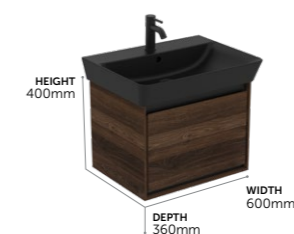

Basin Unit, 1 Drawers, Silk Black & Wood, 50 cm

R0472NE	Basin unit, wall mounted, 50 cm	£672

2. → BASIN UNITS FOR ASSEMBLY WITH CONNECT AIR CUBE BASINS
   → RECOMMENDED: SPACE SAVING BOTTLE TRAP EE23033967 (ORDER SEPARATELY)
   → MINIMALIST HANDLE FREE DESIGN
   → PRE-ASSEMBLED FOR EASE OF INSTALLATION
   → SOFT CLOSE SYSTEM
   → 5 YEAR GUARANTEE