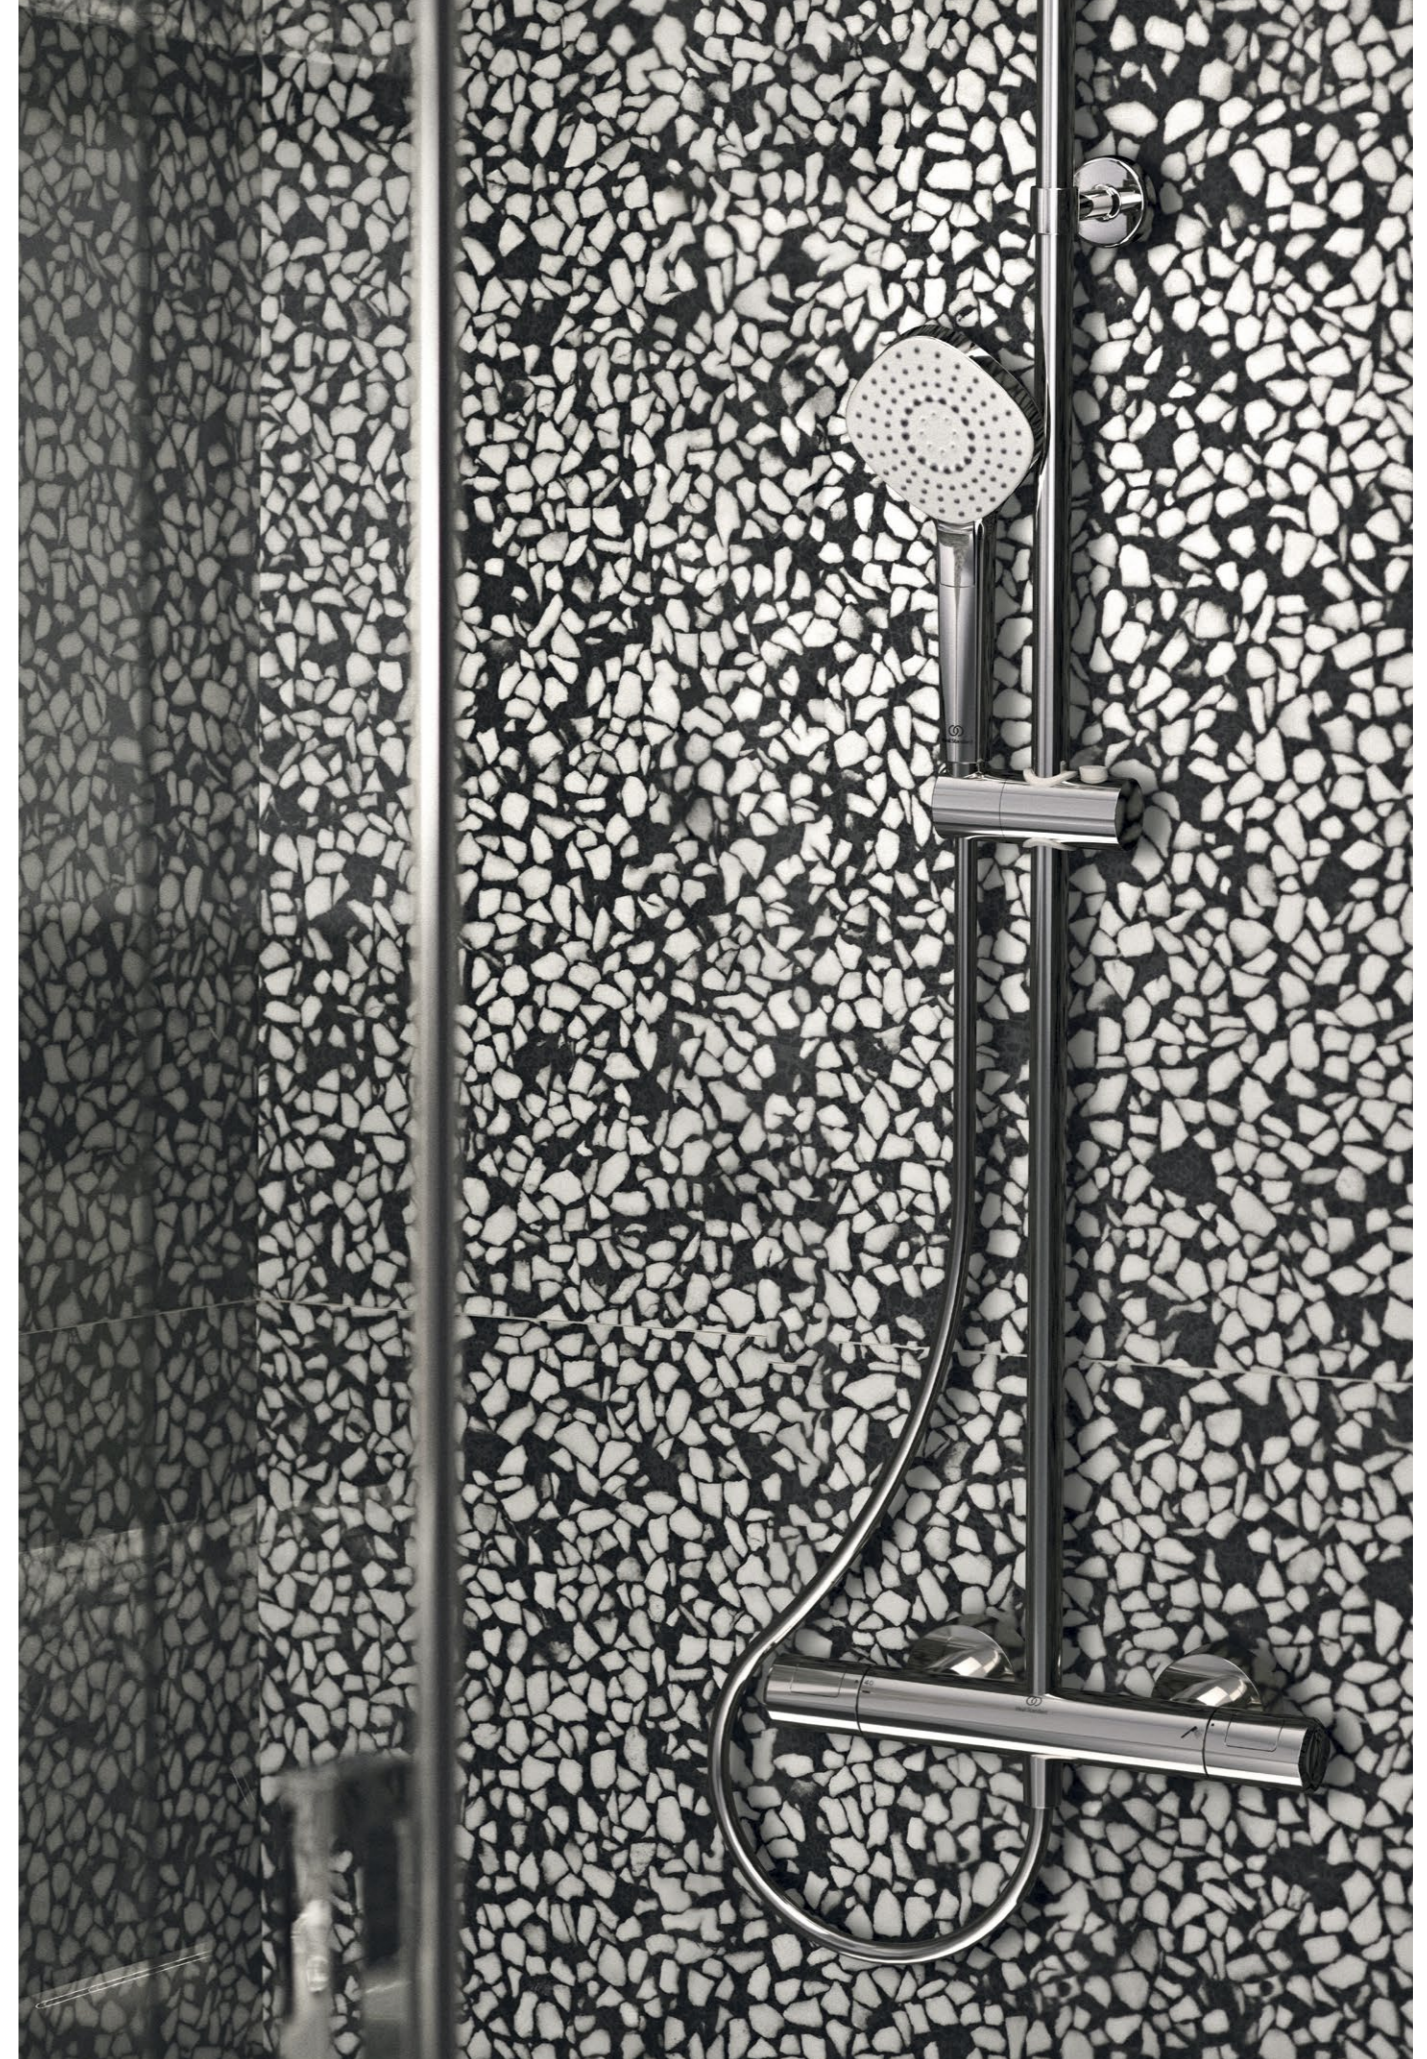

MASSAGE

The massage spray mode delivers a truly invigorating experience

IDEALRAIN EVO JET

From invigorating
to relaxing

Evo Jet features Drop Jet, A unique pattern
from Ideal Standard, creating larger, softer
droplets for added luxury.