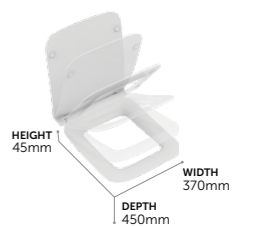

Slim Toilet Seats and Covers

T385701	Slim toilet seat and cover, soft close	£187

→ QUICK RELEASE
→ SOFT CLOSE OPTION
→ 5 YEAR GUARANTEE