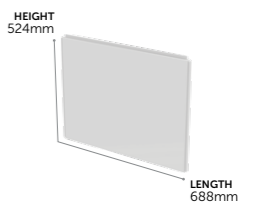

Unilux Plus+ 70 cm end bath panel
E483101 £90