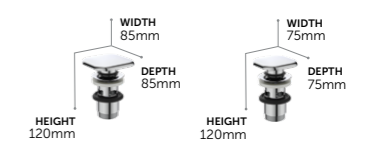

Basin Ancillaries

T3629AA	Luxury basin clicker waste, slotted	£47
T3630AA	Small luxury basin clicker waste, slotted	£47
T854601	Ceramic waste cover	£28
T360301	Small ceramic waste cover	£28