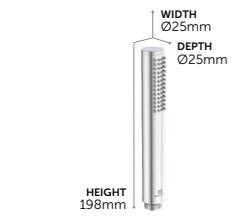

Single Function Stick Handspray

BC774AA	Chrome	£91
BC774XG	Silk black	£123