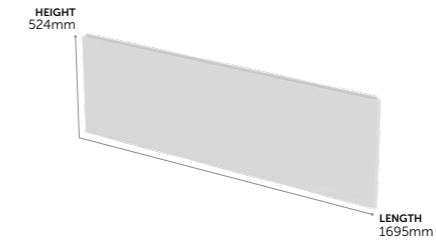

Unilux Plus+ 170 cm front bath panel
E479701 £179

BATH PANELS

SCAN TO LEARN
MORE ABOUT
BATH PANELS

UNILUX & UNLINE PANELS

UNILUX PLUS+ PANELS