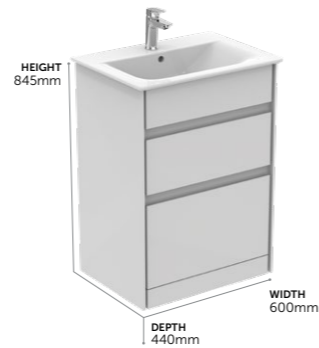

Vanity Basin Unit, 2 Doors, 60 cm

1. E0836-- Basin unit, floor standing, 60 cm **£619**
2. → BASIN UNITS FOR ASSEMBLY WITH CONNECT AIR 64CM VANITY BASIN
   - → RECOMMENDED: SPACE SAVING BOTTLE TRAP EE23033967 (ORDER SEPARATELY)
   - → MINIMALIST HANDLE FREE DESIGN
   - → PRE-ASSEMBLED FOR EASE OF INSTALLATION
   - → SOFT CLOSE SYSTEM
   - → 5 YEAR GUARANTEE

1. **FINISHES**
2. B2 Gloss White carcass & fronts / Matt White trim
   - KN White carcass & fronts / Matt Grey trim
   - EQ Grey carcass & fronts / Matt White trim
   - UK Light Brown Wood carcass & fronts / Light Brown trim
   - PS Light Grey Wood carcass & fronts / Matt White trim
   - VY Matt Dark Brown carcass & fronts / Matt White trim