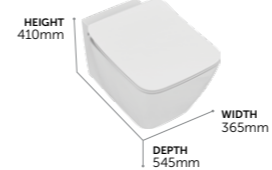

Wall Mounted Toilet with Aquablate®