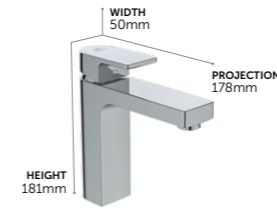

Bath Filler
A7579AA £252
→ SUITABLE FOR HIGH PRESSURE ONLY
→ FIRMAFLOW® CARTRIDGE
→ TEMPERATURE LIMIT STOP
→ EASYFIX
→ 5 YEAR GUARANTEE