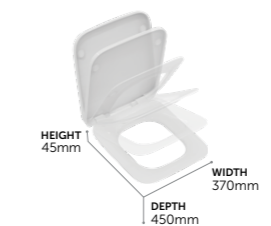

Toilet Seats and Covers

T360101	Toilet seat and cover, soft close	£187

→ QUICK RELEASE
→ SOFT CLOSE OPTION AVAILABLE
→ 5 YEAR GUARANTEE