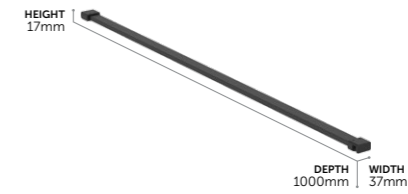

Straight Bracing Bracket

K9380V3	£157