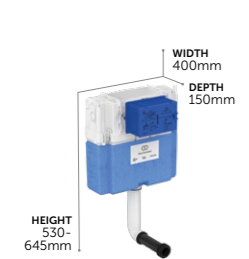

1150mm Free Standing WC Frame

R031467 Mechanical wall hung WC frame, 120 depth, front actuation CL2 **£386**

→ FRONT ACTUATION ONLY

Half Frame for Wall Hung Pans

R010067 Half frame for wall hung WC pans (no cistern) **£205**