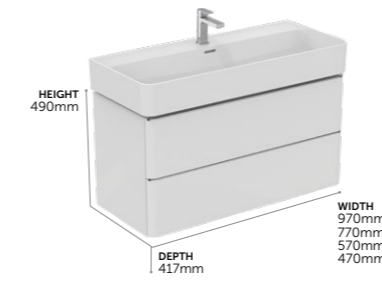

Basin Units, 2 Drawers

T4302--	Basin unit, wall mounted, 100 cm	£1,120
T4301--	Basin unit, wall mounted, 80 cm	£991
T4300--	Basin unit, wall mounted, 60 cm	£878
T4299--	Basin unit, wall mounted, 50 cm	£823

→ BASIN UNITS FOR ASSEMBLY WITH VANITY AND VESSEL BASINS (VESSEL BASINS REQUIRE WORKTOP)
→ RECOMMENDED: SPACE SAVING BOTTLE TRAP EE23033967 (ORDER SEPARATELY)
→ MINIMALIST HANDLE FREE DESIGN
→ PRE-ASSEMBLED FOR EASE OF INSTALLATION
→ SOFT CLOSE SYSTEM
→ 5 YEAR GUARANTEE