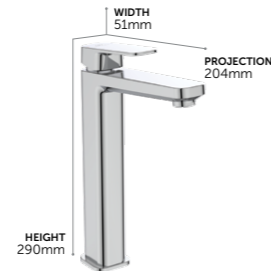

Vessel Basin Mixer

A6329AA £527

- → SUITABLE FOR HIGH PRESSURE ONLY
- → SWIVEL OUTLET TO DIRECT WATER STREAM
- → 5 L/MIN AERATOR
- → TEMPERATURE LIMIT STOP
- → EASYFIX
- → WATER AND ENERGY SAVING
- → 5 YEAR GUARANTEE