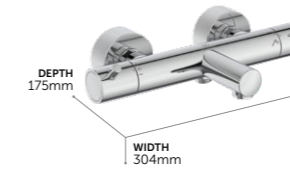

T125 Bath Shower Mixer

1. **A7588AA** **£526**
2. → IS THERMOSTATIC CARTRIDGE
   - → ADJUSTABLE MAX. HOT TEMPERATURE LIMIT STOP
   - → DIVERTER INTEGRATED IN THE HANDLE
   - → COOL BODY
   - → METAL HANDLES WITH CYLINDRICAL PIN FOR EASY GRIP FEATURE
   - → PIN AS TEMPERATURE SAFETY BUTTON
   - → WATER AND ENERGY SAVING
   - → COMPLIES WITH EN1111
   - → 5 YEAR GUARANTEE