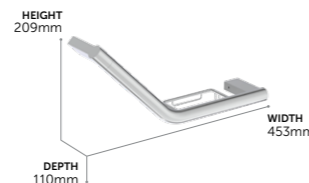

Towel Ring
N1384AA £76

Toilet Brush & Holder
N1396AA £113

Towel Rails
N1385AA 30 cm £79
N1386AA 45 cm £87
N1387AA 60 cm £95

Glass Shelves
N1392AA 500mm £112
N1394AA 600mm £123

Grab Rail with Soap Basket
A9160AA £257