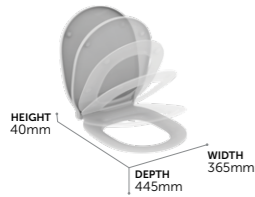

Wrap Toilet Seats and Cover

E081401	Toilet seat and cover, soft close	£191

→ QUICK RELEASE
→ SOFT CLOSE OPTION
→ 5 YEAR GUARANTEE