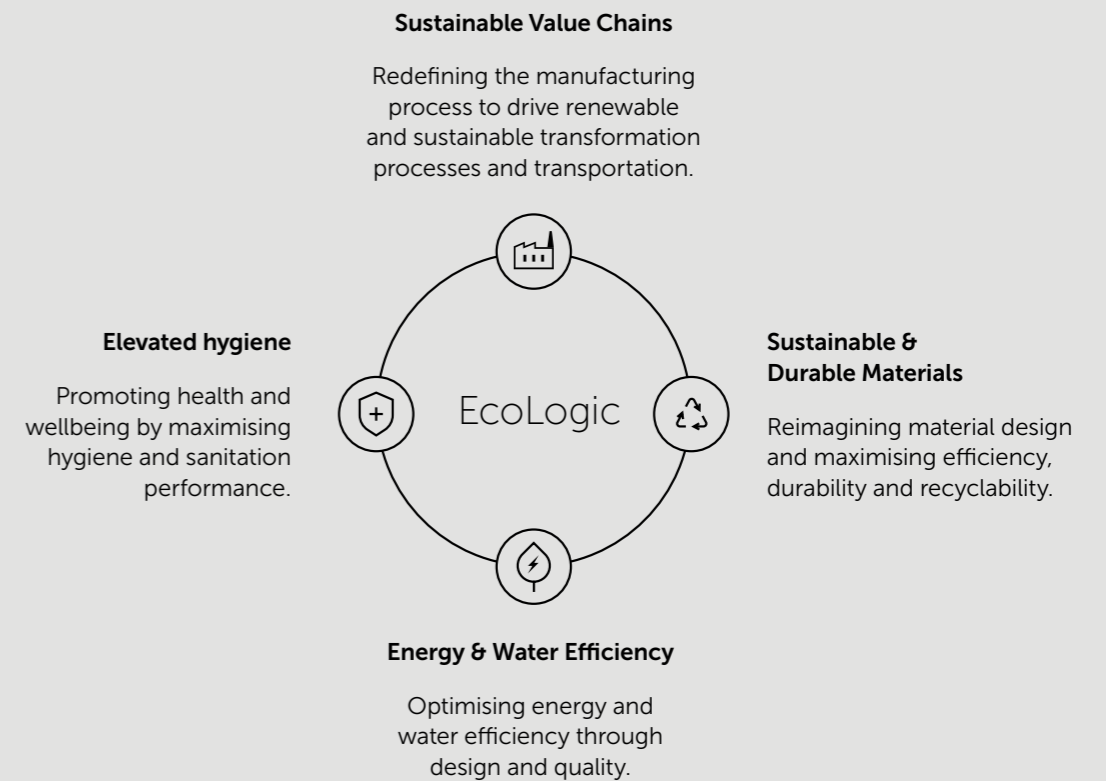

Innovating for a better tomorrow

We strive to be leaders in performance. Whether it's excellence in comfort, safety, hygiene or durability, performance makes everything possible.

To the list can be added sustainability. By combining experience with expertise, we are able to push past limitations into new possibilities, and deliver innovations that help save natural resources, reduce our products' embodied carbon, increase their longevity and promote health.

Discover some of our performance-led innovations that help us in shaping a better tomorrow.

EcoLogic

Making sustainability an easy choice

We want to make it as easy as possible for our customers to make sustainable choices across all bathroom categories. This requires us to rethink our production processes and reduce the ecological impact of our products over their entire lifespan.

That is why we developed EcoLogic – a new approach to product development that focuses on four values, allowing us to integrate sustainability in our manufacturing processes and our finished products.

The four values touch every phase of a product's life-cycle and focus on reducing CO₂ emissions and waste, saving energy, water and other natural resources, promoting hygiene and protecting vulnerable users.