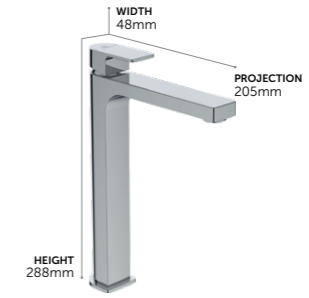

Vessel Basin Mixer
A7577AA £302
→ SUITABLE FOR HIGH PRESSURE ONLY
→ 5 L/MIN AERATOR
→ FIRMAFLOW® CARTRIDGE
→ TEMPERATURE LIMIT STOP
→ EASYFIX
→ WATER AND ENERGY SAVING
→ 5 YEAR GUARANTEE