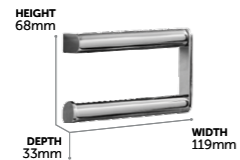

Toilet Roll Holder
N1381AA £68