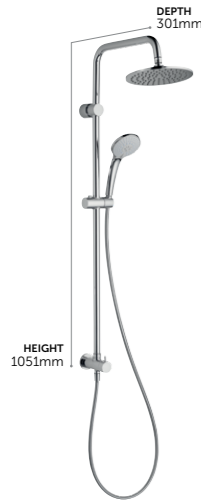

Round Shower System

A5691AA	For exposed mixers	£762
A5689AA	For built-in mixers	£762
A860873AA	Shower bar extension	£112

2. → ROUND RAINSHOWER Ø200MM FITTED WITH REMOVABLE 12 LITRES PER MINUTE FLOW REGULATOR
   - → 3 MODE HANDSPRAY (RAIN, FINE RAIN & MASSAGE) FITTED WITH REMOVABLE 8 LITRES PER MINUTE FLOW REGULATOR
   - → FIXED RISER WITH 25MM DIAMETER TUBE
   - → METAL SLIDER WITH PRESS TO MOVE SLIDER
   - → TWO WAY DIVERTER WITH METAL PIN HANDLE
   - → 1.8M IDEALFLEX SMOOTH METAL EFFECT HOSE
   - → LIMESCALE RESISTANT, RUB CLEAN NOZZLES
   - → MINIMUM OPERATING PRESSURE 0.5 BAR
   - → 5 YEAR GUARANTEE