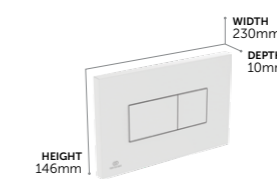

Solea Pneumatic Dual Flushplate

R0110AC White (as shown) **£69**
R0110AA Chrome **£76**
R0110JG Matt chrome **£76**
R0110A6 Black **£86**