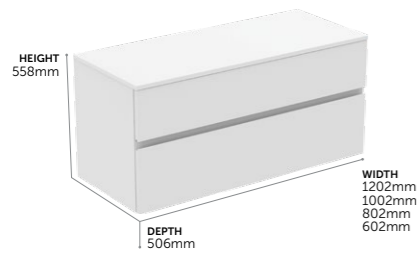

Basin Units with Worktop, 2 Drawers

- E3431-- Basin unit, wall mounted, 120 cm **£1,154**
- E3435-- Basin unit, wall mounted, 100 cm **£1,074**
- E3434-- Basin unit, wall mounted, 80 cm **£954**
- E3433-- Basin unit, wall mounted, 60 cm **£864**

- → BASIN UNITS FOR ASSEMBLY WITH VANITY BASINS
- → RECOMMENDED: SPACE SAVING BOTTLE TRAP EE23033967 (ORDER SEPARATELY)
- → MINIMALIST HANDLE FREE DESIGN
- → PRE-ASSEMBLED FOR EASE OF INSTALLATION
- → SOFT CLOSE SYSTEM
- → 5 YEAR GUARANTEE