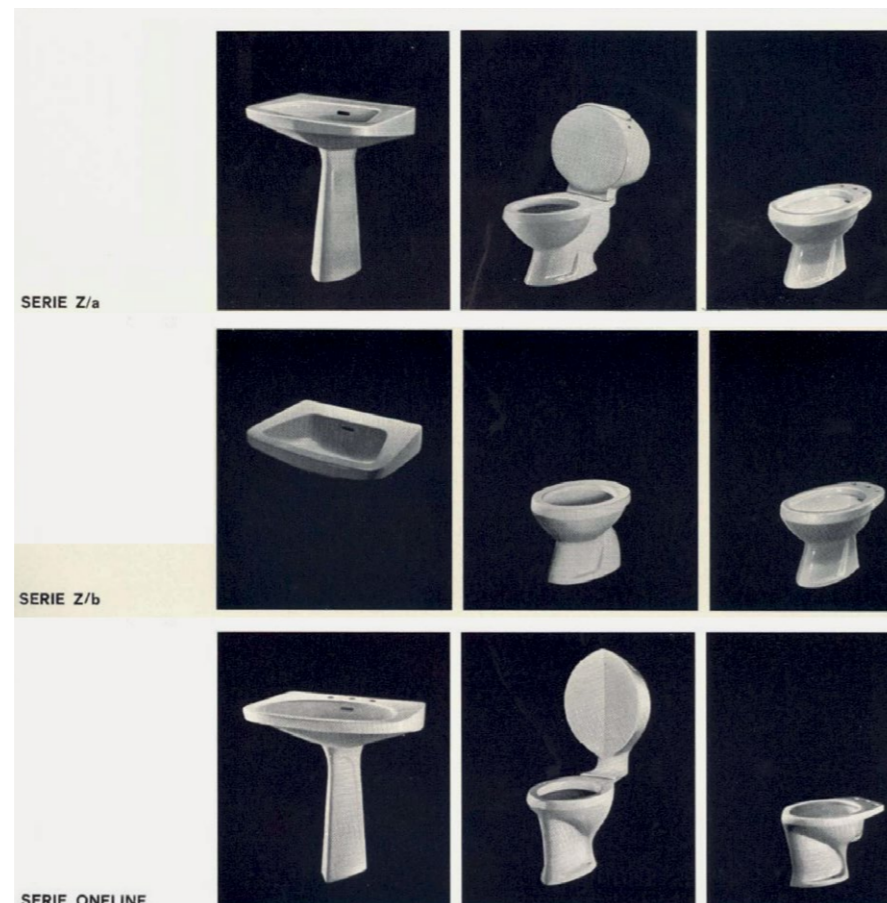

Ponti Z, an iconic shape of the fifties and sixties.

The basin is smooth and without reliefs, is trapezoidal: a shape that follows the movement of the arms when washing.

...This is the cultural environment where my work with Ideal Standard takes place and it's no coincidence it takes inspiration from the company's own roots."