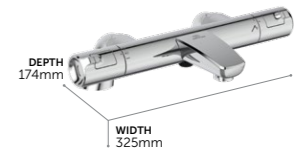

T50 Deck Mounted Bath Shower Mixer

1. **A7224AA** **£465**
2. → IS THERMOSTATIC CARTRIDGE
   - → ADJUSTABLE MAX. HOT TEMPERATURE LIMIT STOP
   - → COOL BODY
   - → DIVERTER INTEGRATED IN THE HANDLE
   - → METAL HANDLES
   - → TEMPERATURE LIMIT SAFETY BUTTON
   - → WATER AND ENERGY SAVING
   - → COMPLIES WITH EN1111
   - → 5 YEAR GUARANTEE