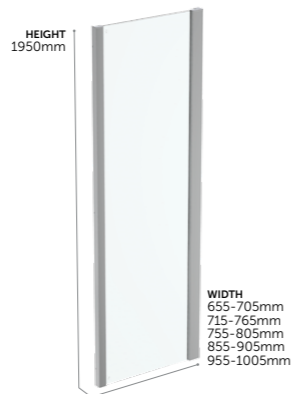

Side Panels

K9412EO	700mm side panel	£426
K9413EO	760mm side panel	£436
K9415EO	800mm side panel	£456
K9415V3	800mm side panel, silk black	£567
K9416EO	900mm side panel	£495
K9416V3	900mm side panel, silk black	£619
K9578EO	1000mm side panel	£535

- → 6MM CLEAR SAFETY GLASS
- → IDEALCLEAN GLASS TREATMENT
- → CONCEALED FIXINGS & TOP CAPS
- → MAGNETIC PROFILE
- → HORIZONTAL ADJUSTMENT UP TO 25MM PER PROFILE
- → SUITABLE FOR INSTALLATION ON A TRAY OR WETROOM FLOOR
- → TO BE USED WITH PIVOT, BIFOLD AND SLIDER DOORS FOR A CORNER INSTALLATION
- → 10 YEAR GUARANTEE

FINISHES ● AA Chrome ● V3 Silk Black