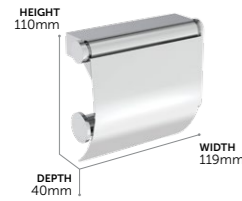

CONCEPT ACCESSORIES

ACCESSORIES

Robe Hook
N1380AA £32

Wall Hung Soap Basket
A9158AA £81

Wall Hung Corner Soap Basket
A9157AA £96

Toilet Roll Holder with Cover
N1382AA £79

Toilet Roll Holder
N1381AA £68

Spare Toilet Roll Holder
N1383AA £55