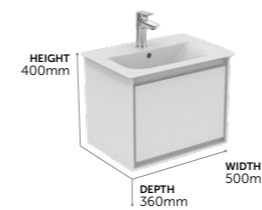

Basin Unit, 1 Drawers, 50 cm

E0817--	Basin unit, wall mounted, 50 cm	£524

2. → BASIN UNITS FOR ASSEMBLY WITH CONNECT AIR CUBE MINI VANITY BASIN
   → RECOMMENDED: SPACE SAVING BOTTLE TRAP EE23033967 (ORDER SEPARATELY)
   → MINIMALIST HANDLE FREE DESIGN
   → PRE-ASSEMBLED FOR EASE OF INSTALLATION
   → SOFT CLOSE SYSTEM
   → 5 YEAR GUARANTEE