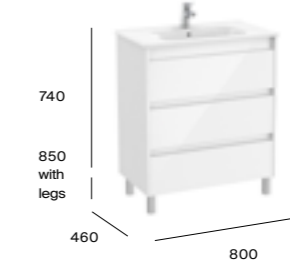

A857701... Base unit with legs £552.75
A32799B000 Basin - 1TH £373.08
Required: ZWHB100001 UK space saving waste £40.06

800mm basin and base unit with three soft-close drawers