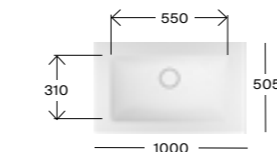

1000 x 505mm Square basin with 125mm skirt and waste cover

AW1153E81F4AH001	Basin - ITH	£1,702.23

Substitute ... in the reference with the code for the chosen basin finish: