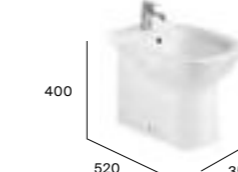

Back-to-wall bidet

A355997000 Bidet, 1TH £312.41