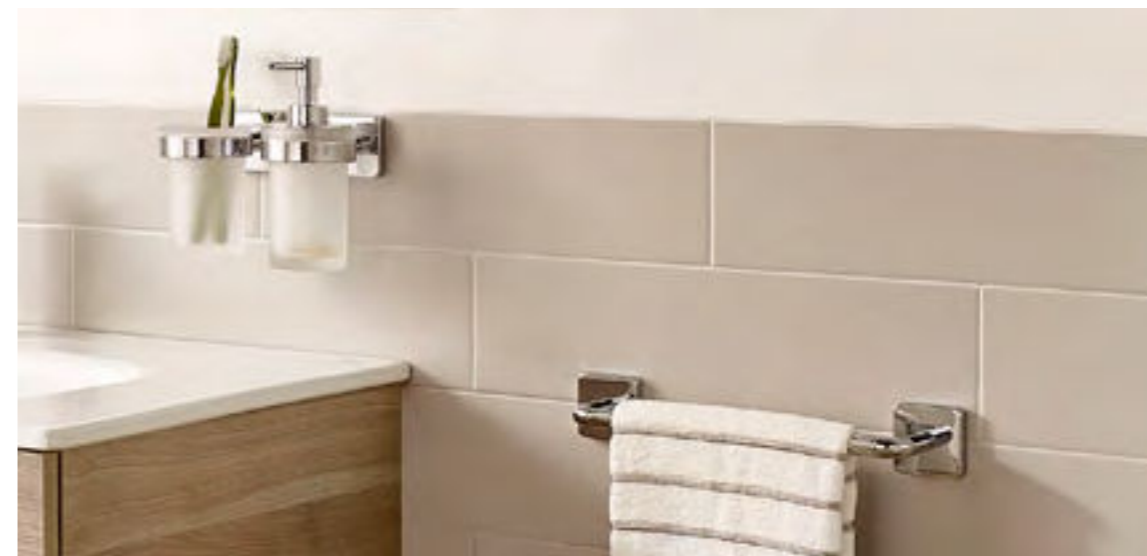

Victoria

Robe hook A816650001 £37.13	Wall-mounted soap dish A816683001 £57.75	Wall-mounted soap dispenser A816677001 £115.54	Toilet roll holder without cover A816663001 Toilet roll holder £57.75
Toilet roll holder without cover A816665001 Spare toilet roll holder £56.10	Wall-mounted toilet brush and holder A816666001 £202.74	Glass shelf A816661001 £104.72	Towel rail A816656001 600mm £78.43 A816654001 400mm £72.94
Swivel towel rail A816658001 £104.72	Towel rack A816660001 £215.07	Towel ring A816659001 £61.91	Container A816688001 £105.79
Corner container A816685001 £92.55	VICTORIA ACCESSORIES ARE DUAL FIXATION SO CAN BE INSTALLED CONVENTIONALLY WITH SCREWS OR MOUNTED WITH ADHESIVE PADS, AVOIDING THE NEED FOR DRILLING.		

Dimensions in mm.

Product Band **A**