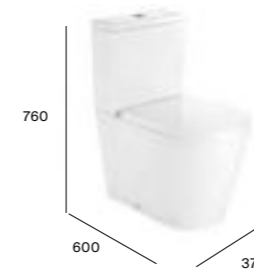

Inspira

Round compact close-coupled WC

White finish			
A342529000	Rimless pan	£678.04	
A341520000	Cistern	£498.85	
A80152C00B	Seat and cover	£289.98	
Colour finish			
A342529..0	Rimless pan	£881.45	
A341520..0	Cistern	£648.51	
A80152C..B	Seat and cover	£376.97