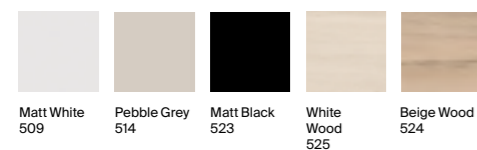

A857716...	Base unit with legs 600 x 460mm	£696.69
A3279A8000	Basin - 1TH	£269.46
Required:	ZWHB100001 UK space saving waste	£40.06

Substitute ... in the reference with the code for the chosen furniture finish: