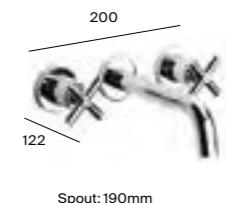

Wall-mounted basin mixer

A5A4743C00

£431.60