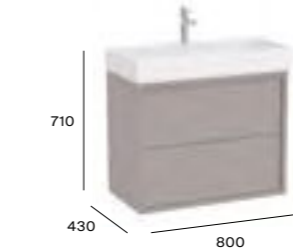

800mm basin and base unit with 2 soft-close drawers

A857887...	800mm base unit	£1,235.48
Basins		
A327695000	800 x 430mm - 1TH White	£520.80
A327695..0	800 x 430mm - 1TH Matt White / Supraglaze®	£624.96