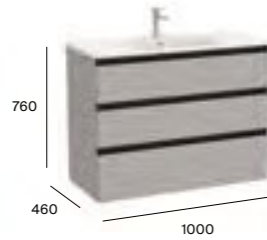

1000mm basin and base unit with three soft-close drawers*

A857725...	Base unit	£718.84
A857725548	Base unit - Matt Blue	£1,006.37
A3279A1000	Slim basin 1000 x 460mm 1TH	£373.08
A3270MA000	Standard basin 1000 x 460mm 1TH	£447.95