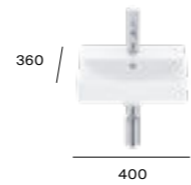

Ona Compact FINECERAMIC®

A32768D000	White	£171.97
A32768D...	Matt White / Matt Black	£206.37
A32768DS00	Supraglaze®	£209.10