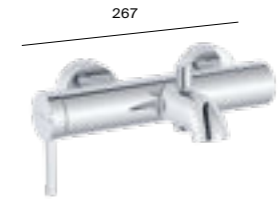

Wall-mounted bath-shower mixer excluding kit

◆ Chrome
A5A029EC00 £392.83
◆ Matt Black/Titanium Black/Rose Gold
A5A029E.0 £550.02

Wall-mounted shower mixer excluding kit