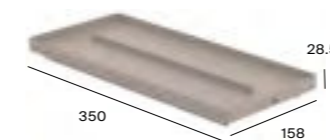

Tray

A817670...

£24.23