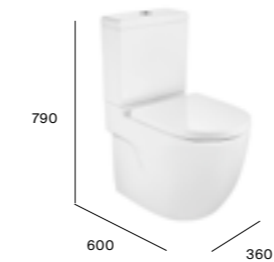

Compact rimless close-coupled WC

A34224L000	WC pan	£575.82
A34124C00F	Cistern	£456.51
A8012AC00B	Soft-close seat	£218.27
A8012AB00B	Standard seat	£161.60