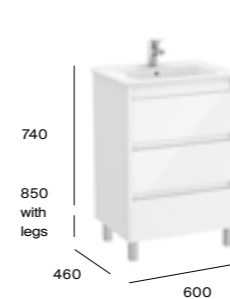

A857699... Base unit with legs £476.38
A32799D000 Basin - 1TH £290.17
Required: ZWHB100001 UK space saving waste £40.06

600mm basin and base unit with three soft-close drawers