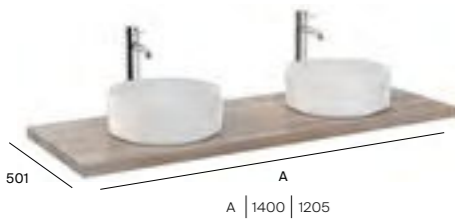

Savana countertop

A857322...	1400 x 501mm	£700.02
A857321...	1205 x 501mm	£658.47
Optional:		
A817029001	Tempo towel rail 450mm	£148.58
A817039001	Tempo towel rail 300mm	£132.05