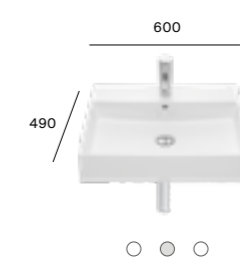

## Wall-hung basin

A32752A000 1000 x 490mm 1TH - White £778.20  
A32752A..0 1000 x 490mm 1TH - Colour £1,011.65

A32752B000 800 x 490mm 1TH £608.61  
A32752B..0 800 x 490mm 1TH £791.18

A32752C000 600 x 490mm 1TH £518.81  
A32752C..0 600 x 490mm 1TH £674.46