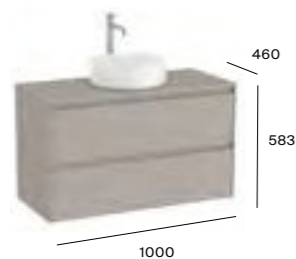

Additional on countertop basin options are available on pages 149 - 151

1000mm base unit and countertop with two soft-close drawers

A857616...	Base unit 1000 x 460mm	£882.72
A857634...	Countertop 1000 x 460mm	£551.15
Required: ZWHB100001 UK space saving waste £40.06		