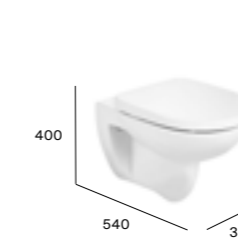

Rimless wall-hung WC*

A346998000 WC pan £325.90
A801B2200B Soft-close seat £98.83
A801B2000B Standard seat £97.23

Roca Rimless®

Dual flush

Soft close

Dimensions are in mm.
*Please note an additional concealed cistern is required when installing a back-to-wall or wall-hung toilet, please refer to pages 84 - 89 for a selection of compatible cisterns