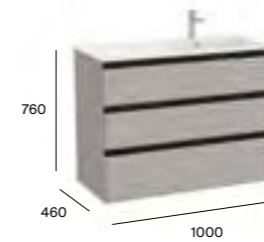

1000mm RH basin and base unit with three soft-close drawers*

A857410...	Base unit	£718.84
A857410548	Base unit - Matt Blue	£1,006.37
A3279A2000	Slim RH basin 1000 x 460mm 1TH	£373.08
A3270MB000	Standard RH basin 1000 x 460mm 1TH	£447.95