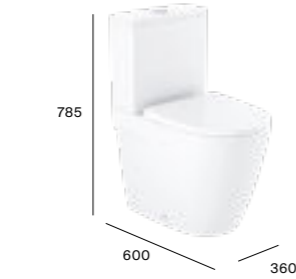

Compact rimless back-to-wall WC

WC pan			
A342688000	Gloss White	£388.00	
A342688...	Matt White / Matt Black	£525.73	
A342688S00	Supraglaze®	£475.22	
Cistern			
A34168C00F	Gloss White	£336.13	
A34168C..F	Matt White / Matt Black	£545.33	
Soft-close seats			
A801E22002	White	£205.18	
A801E22001	White with Supralit®	£101.84	
A801E22...	Matt White / Matt Black with Supralit®	£209.29	
Standard seats			
A801E20002	White	£185.23	
A801E20001	White Supralit®	£145.33	
A801E20...	Matt White / Matt Black with Supralit®	£174.41