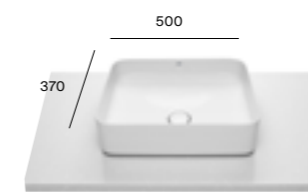

A327532000 370 x 370mm OTH - White £498.85
A327532.0 370 x 370mm OTH - Colour £648.51

On countertop basin