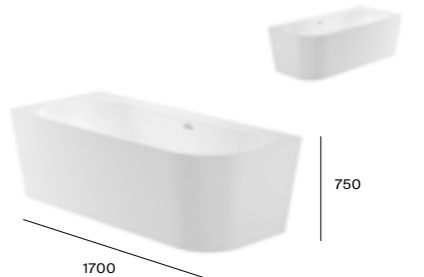

Raina left or right hand corner bath ^N

Left hand
A248666000 White £2,640.00
A248666.0 Coloured Exterior £3,003.31
Right hand
A248667000 White £2,640.00
A248667.0 Coloured Exterior £3,003.31