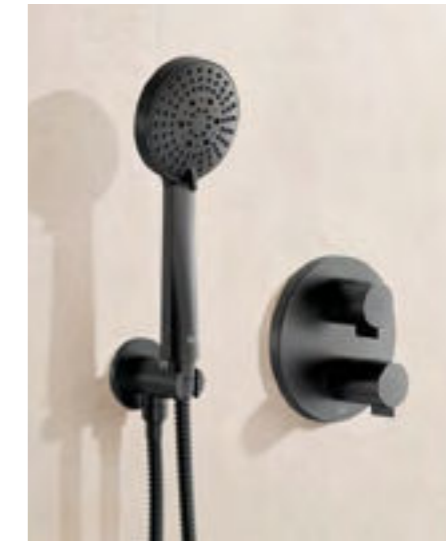

T-1000 Round

T-500

Wall-mounted thermostatic bath-shower mixer excluding kit

Chrome	A5A1E2EC00	£630.10	
Optional:	ZD50010022	Chrome Easy Fix Kit	£54.79
Everlux colours	A5A1E2E..0	£817.69	

Wall-mounted thermostatic shower mixer excluding kit

Chrome	A5A142EC00	£547.45	
Optional:	ZD50010022	Chrome Easy Fix Kit	£54.79
Everlux colours	A5A142E..0	£716.53	

Wall-mounted thermostatic bath-shower mixer excluding kit

Chrome	A5A1E18C00	£442.35	
Optional Chrome fixings:	ZD50010022	Easy fix Kit	£54.79
	ZD50010009	Pillars	£94.97
Matt Black	A5A1E18NBO	£530.82	

Wall-mounted thermostatic shower mixer excluding kit

Chrome	A5A2E18C00	£381.11	
Optional Chrome fixings:	ZD50010022	Easy fix Kit	£54.79
Matt Black	A5A2E18NBO	£457.33	

Built-in thermostatic mixer with 2 outlets

Chrome	A5A0D09C00	£757.41	
Everlux colours	A5A0D09..0	£986.29	
Required:	A525869403	RocaBox shower valve housing unit	£151.57

Built-in thermostatic mixer with 1 outlet

Chrome	A5A2E09C00	£668.89	
Everlux colours	A5A2E09..0	£885.12	
Required:	A525869403	RocaBox shower valve housing unit	£151.57

Built-in thermostatic mixer with 2 outlets

Chrome	A5A2K18C00	£487.73
Matt Black	A5A2K18NBO	£585.22

Built-in thermostatic mixer with 1 outlet

Chrome	A5A2M18C00	£396.96	
Optional:	ZD50010022	Easy fix Kit	£54.79