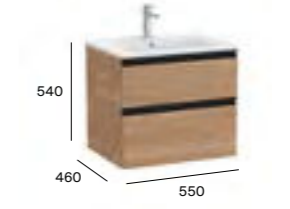

550mm basin and base unit with two soft-close drawers*

A857523...	Base unit	£454.15
A857523548	Base unit - Matt Blue	£635.81
A3279AJ000	Slim basin 550 x 460mm 1TH	£261.37
A3270MV0000	Standard basin 550 x 460mm 1TH	£326.77