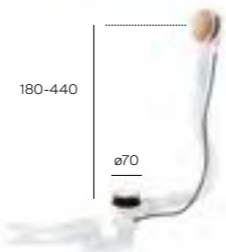

A24L58100R	Gloss White	£81.60
A24L5810CN	Titanium Black	£81.60
A24L5810NB	Matt Black	£81.60
A24L5810RG	Rose Gold	£81.60

Bath waste for single-ended bath (waste positioned at end of bath)