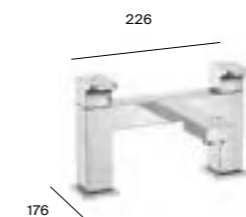

Deck mounted bath filler

A5A1C01C00 £624.82