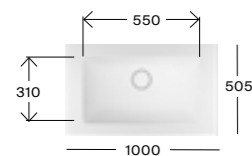

- AW1193E81F4AD001 Basin, ITH £1,702.23
- AW1193E81F4AH001 Basin with towel slot, ITH £1,702.23

1000 x 505mm Square basin with 125mm skirt and waste cover