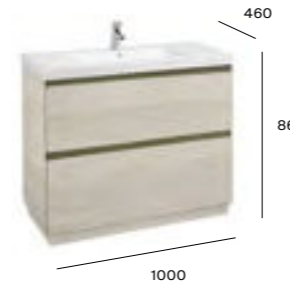

# Lander

1000mm basin and floorstanding furniture with 2 drawers

A857268...	Base unit	£1,250.24
A3270MA004	Basin ITH	£447.95
A816824339	Optional legs (4) 70mm	£39.52
ZS28LIS000	Required Adaptor*	£6.95

1000mm LH basin and floorstanding furniture with 2 drawers