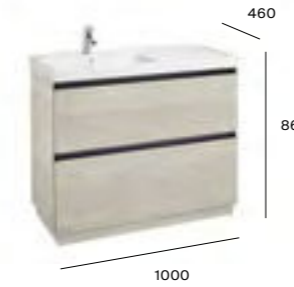

# Lander

1000mm basin and floorstanding furniture with 2 drawers

A857268...	Base unit	£1,250.24
A3270MA004	Basin ITH	£447.95
A816824339	Optional legs (4) 70mm	£39.52
ZS28LIS000	Required Adaptor*	£6.95

1000mm LH basin and floorstanding furniture with 2 drawers