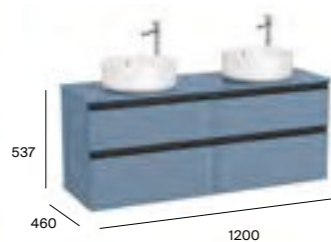

1200mm base unit and countertop with 4 soft-close drawers

A857397...	Base unit 600 x 460mm (2 required)	£483.14
A857397548	Base unit - Matt Blue 600 x 460mm (2 required)	£676.40
A857424...	Countertop 1200 x 460mm	£464.11
A857424548	Countertop - Matt Blue	£649.75
Required:	ZWHB100001 UK space saving waste	£40.06