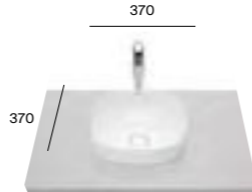

## SOFT

In countertop basin

A327527000 550 x 370mm OTH - White £703.14  
A327527..0 550 x 370mm OTH - Colour £914.07

A327504000 550 x 370mm OTH - White £703.14  
A327504..0 550 x 370mm OTH - Colour £914.07