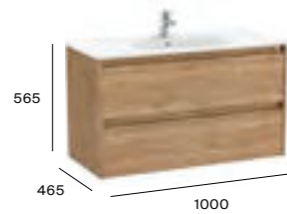

A857694... Base unit (2 required) £400.00
A32799A000 Double basin 1TH per bowl £559.66
Required: ZWHB100001 UK space saving waste £40.06

1000mm basin and base unit with two soft-close drawers