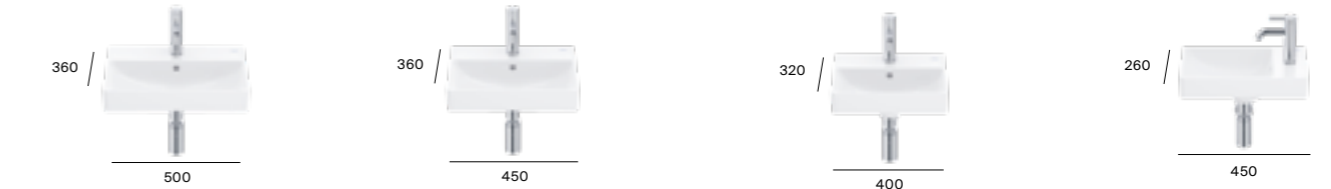

Basin 500 x 360mm, TTH: A32768E000 White £204.64 A32768E... Matt White / Matt Black £245.58 A32768ES00 Supraglaze® £241.77 Optional semi pedestal* A337782000 Gloss White £180.98 A337782... Matt White / Matt Black £217.18	Basin 450 x 460mm, TTH: A327682000 White £188.30 A327682... Matt White / Matt Black £225.96 A327682S00 Supraglaze® £225.43 Optional semi pedestal* A337782000 Gloss White £180.98 A337782... Matt White / Matt Black £217.18	Basin 400 x 320mm, TTH: A32768D000 White £171.97 A32768D... Matt White / Matt Black £206.37 A32768DS00 Supraglaze® £209.10	Basin 450 x 260mm, TTH: A327681000 White £180.14 A327681.4 Matt White / Matt Black £216.17 A327681S00 Supraglaze® £217.27