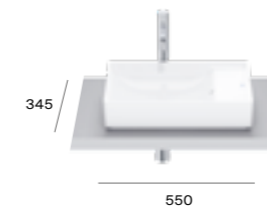

Round			
A32768J000	Ø370mm - Gloss White	£502.19	
A32768J080	Ø370mm - Matt Black	£602.63	
A32768JS00	Ø370mm - Supraglaze	£546.74