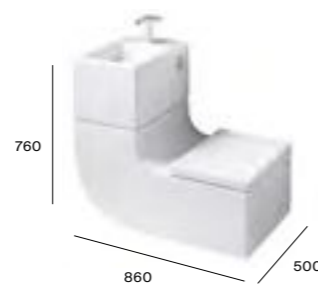

WC and Washbasin

A893020001 Basin and WC £5,563.48

More information:

Dimensions are in mm.

Product Band **E**