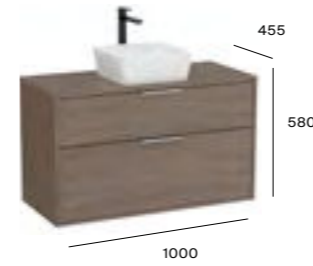

1000mm base unit and countertop with two soft-close drawers

A857840...	Base unit	£900.40
A857843...	Countertop	£468.48
Required: ZWHB100001 UK space saving waste £40.06		

800mm base unit and countertop with two soft-close drawers