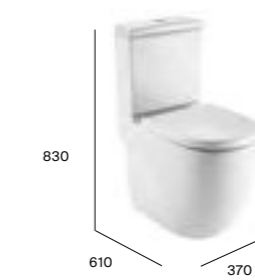

Comfort height close-coupled WC

A34224C00U	WC pan	£636.87
A34124D000	Cistern	£495.73
Z8012A3001	Slim soft-close seat	£218.27
A8012AC00B	Soft-close seat	£218.27
A8012AB00B	Standard seat	£161.60