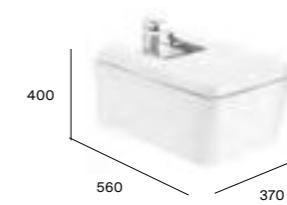

Square wall-hung bidet*

White finish			
A357535000	Bidet, 1TH	£558.72	
A80653200B	Cover	£270.67	
Colour finish			
A357535..0	Bidet, 1TH	£726.35	
A806532..B	Cover	£351.84