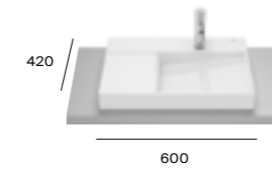

A32727600B Gloss White TTH £320.58
A32727662B Matt White TTH £416.75
A32727608B Matt Black TTH £416.75

Horizon View