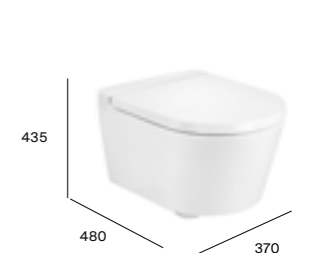

Round compact wall-hung WC*

White finish			
A346528000	Rimless pan	£672.43	
A80152C00B	Seat and cover	£289.98	
Colour finish			
A346528..0	Rimless pan	£874.17	
A80152C..B	Seat and cover	£376.97