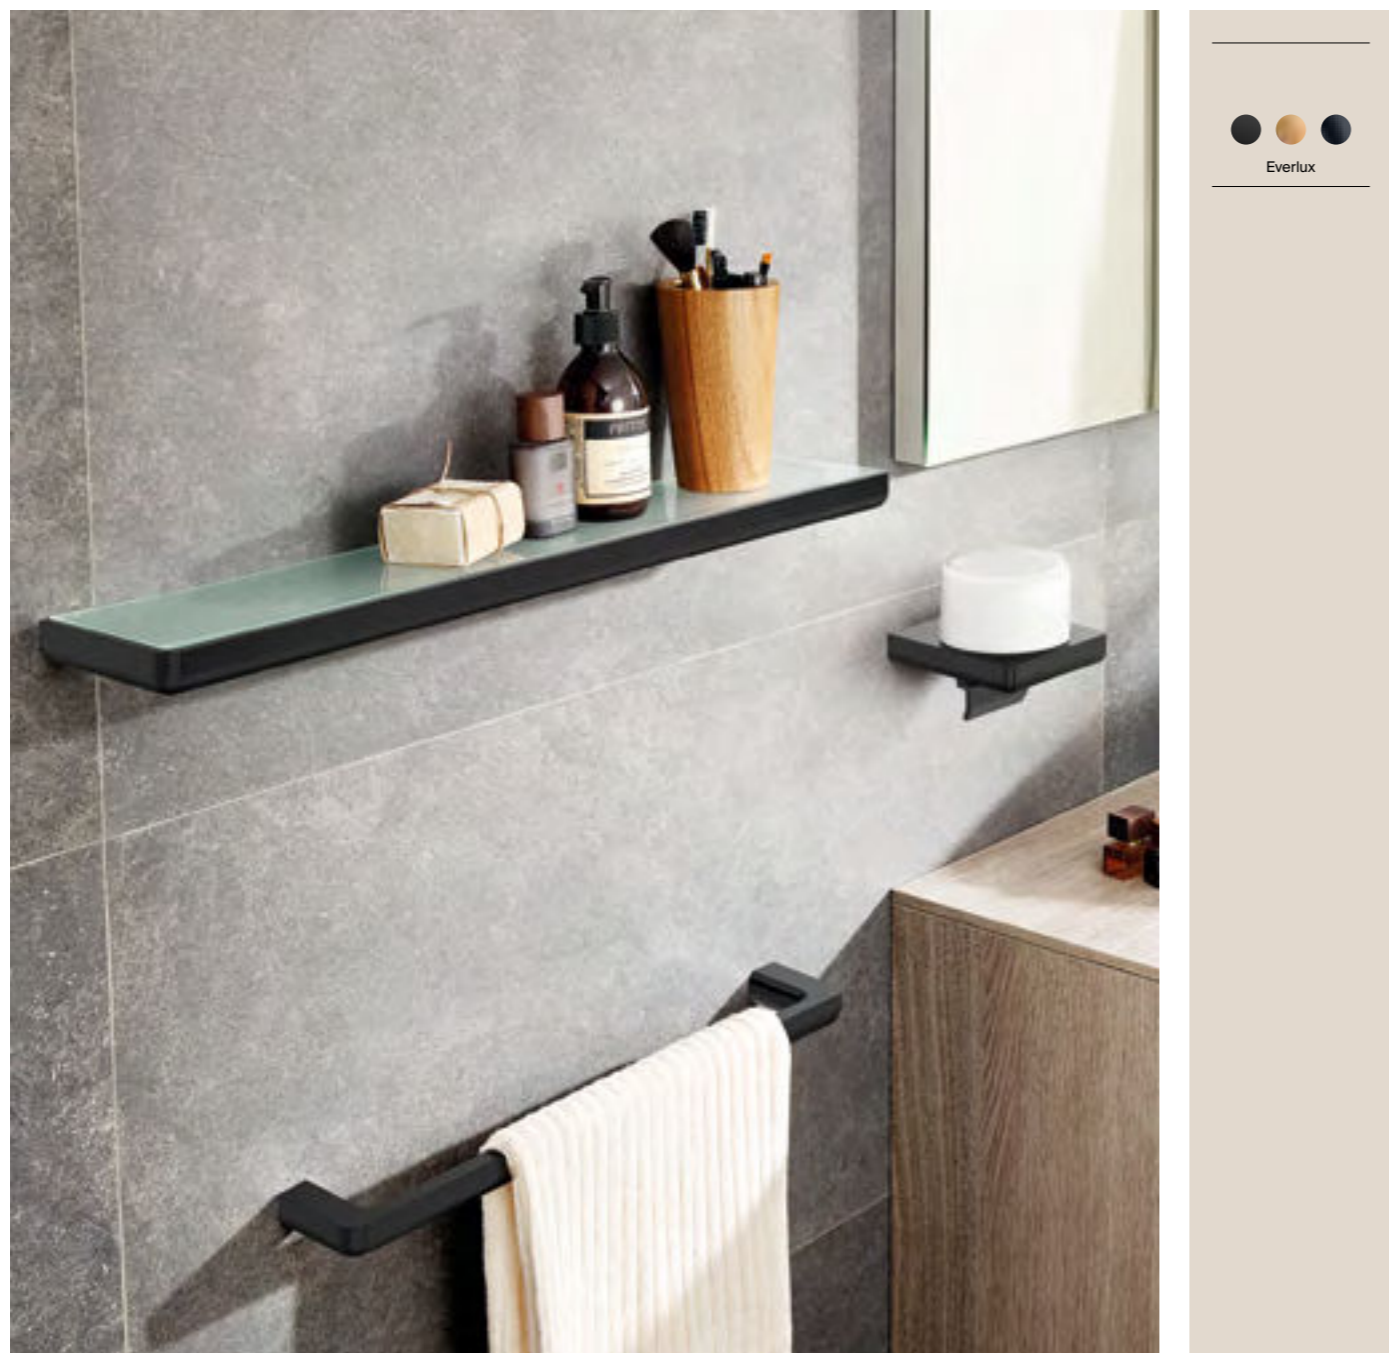

Tempo - Colours

Robe hook	Wall-mounted tumbler holder	Countertop tumbler holder	Wall-mounted soap dish
A817020...	£60.91 A817021...	£208.35 A817022...	£189.11 A817023... £192.31

Dimensions in mm.

Product Band **A**

Countertop soap dish	Countertop soap dispenser	Wall-mounted soap dispenser	Glass shelf
A817024... £181.10	A817026... £240.39	A817037... £248.42	A817027... 600mm £240.39 A817040... 300mm £195.52
Container	Towel rail	Double Towel Rail	Towel rack
A817028... £296.50	A817039... 300mm £166.68 A817029... 450mm £187.51 A817030... 600mm £208.35	A817031... £320.53	A817032... £585.58
Toilet roll holder with cover	Toilet roll holder without cover	Spare toilet roll holder without cover	Wall-mounted toilet brush and holder
A817033... £205.15	A817034... £152.24	A817035... £142.65	A817036... £320.53
Floorstanding toilet brush and holder			
A817038... £272.46			

Colour finishes

Substitute... in the reference with the code for the chosen accessory finish:

Dimensions in mm.

Product Band **A**