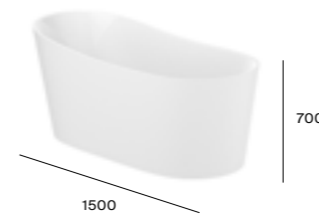

A248499000 White £2,998.66
A248499.0 Coloured Exterior £3,598.40

Maui Square freestanding bath