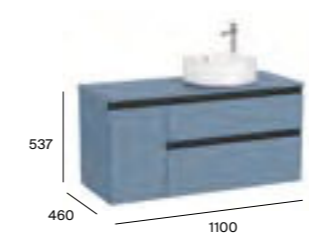

1100mm RH base unit and countertop with two soft-close drawers and one door

A857399...	Base unit 2 drawers 800 x 460mm	£539.01
A857399548	Base unit 2 drawers Matt Blue	£754.61
A857417...	Base unit 1 door 300 x 460mm	£341.48
A857417548	Base unit 1 door Matt Blue	£478.07
A857422...	RH Countertop 1200 x 460mm	£417.56
A857424548	RH Countertop - Matt Blue 1200 x 460mm	£584.58
Required:	ZWHB100001 UK space saving waste	£40.06