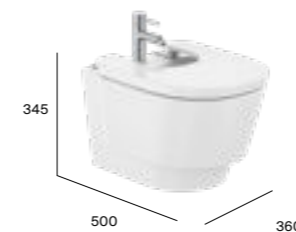

Wall-hung bidet* (with hidden fixings)

White finish
A357695000 Wall-hung bidet £523.20
A806F02002 Soft-close lid £144.00
Matt White / Supraglaze® finish
A357695.0 Wall-hung bidet £627.84
A806F02.2 Soft-close lid £172.80