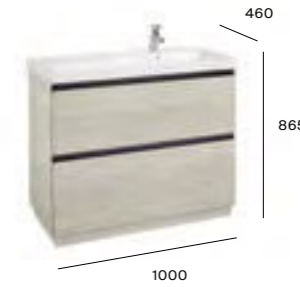

1000mm RH basin and floorstanding furniture with 2 drawers

A857268...	Base unit	£1,250.24
A3270ME004	RH basin ITH	£447.95
A816824339	Optional legs (4) 70mm	£39.52
ZS28LIS000	Required Adaptor*	£6.95