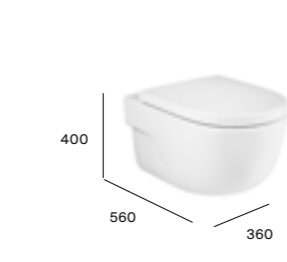

Rimless wall-hung WC*

A34624L000	Rimless WC pan	£723.23
A8012AC00B	Soft-close seat	£218.27
A8012AB00B	Standard seat	£161.60