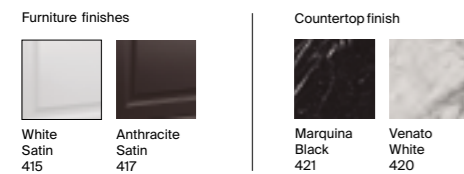

A857135... Base unit 800x500mm £1,366.81
Compatible basins:
A3270A0000 800mm basin 1TH £601.04
A3270A0003 800mm basin 3TH £601.04
ZS28LIS000 Required Adaptor* £6.95

A857136... Base unit 1300 x 495mm £2,278.00
A857142... Countertop 1300mm £633.87
Compatible basins:
A3270A5000 600mm basin 1TH £441.94
A3270A5003 600mm basin 3TH £441.94
ZS28LIS000 Required Adaptor* £6.95

A816823425 Metal structure £1,233.10
Compatible basins:
A3270A0000 800mm basin 1TH £601.04
A3270A0003 800mm basin 3TH £601.04

A857137... 1900mm column unit £1,423.76

Substitute ... in the reference with the code for the chosen finish:

Dimensions are in mm.
*Please note an EU-UK adaptor is required for the space-saving waste

Product Band 4