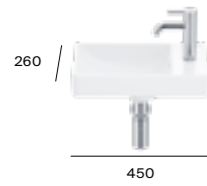

Ona Compact FINECERAMIC®

A327681000	White	£180.14
A327681...	Matt White / Matt Black	£216.17
A327681S00	Supraglaze®	£217.27