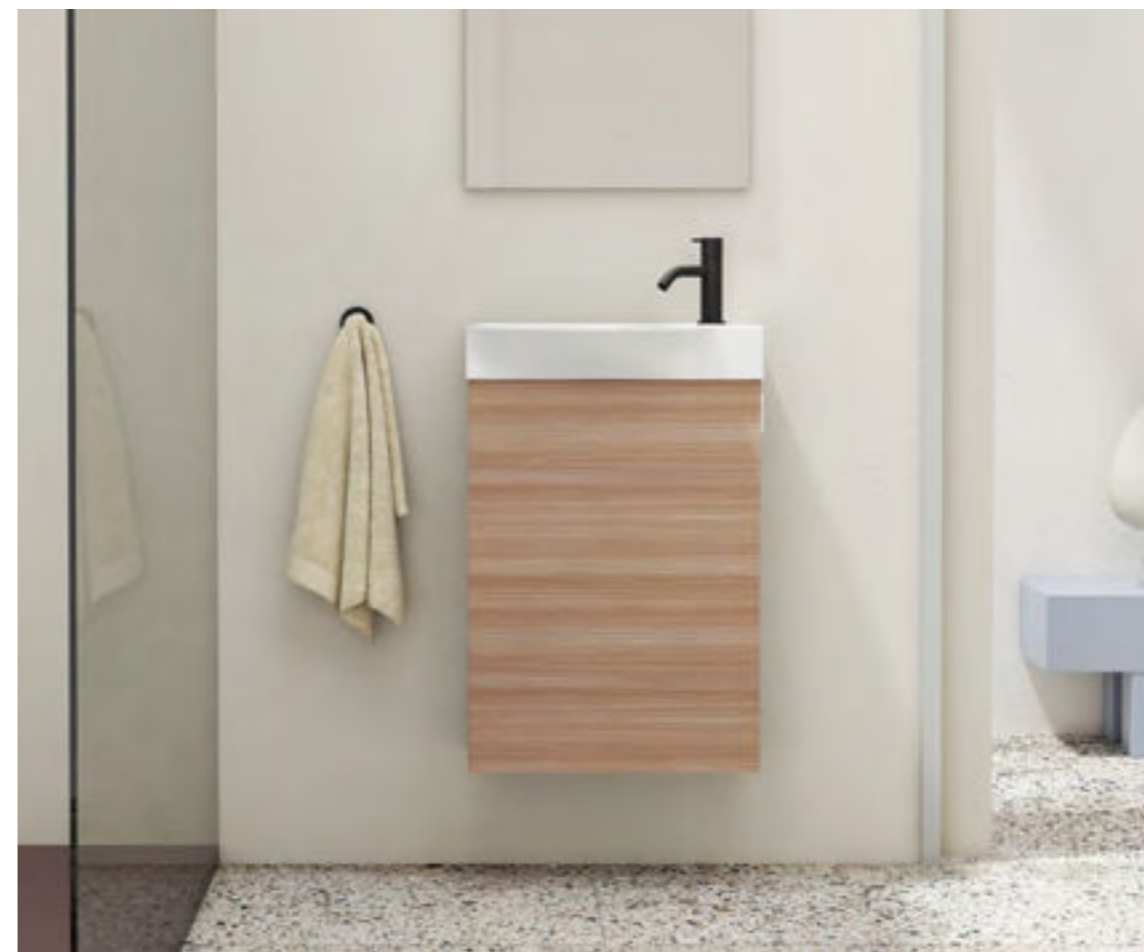

Bosco

Soft close

Compact Basin

Substitute ... in the reference with the code for the chosen furniture finish:

Dimensions are in mm.

Product Band