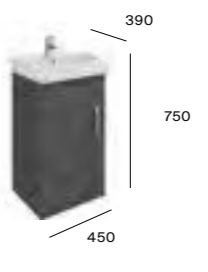

450mm basin and wall-hung base unit with one door

Z327450C00 Basin 450 x 390mm 1TH £129.37
Z856R22... Base unit 405 x 355mm £376.77