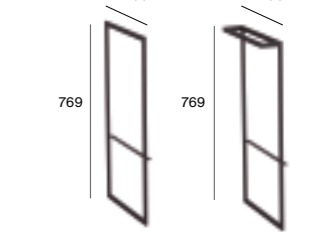

A816830485	Height 769mm Matt Black finish frame leg (1 supplied)	£215.75
A816831485	Height 769mm Matt Black finish frame leg with towel rail (1 supplied)	£246.56

Please note: The furniture frame legs are sold individually to allow mixing and matching.