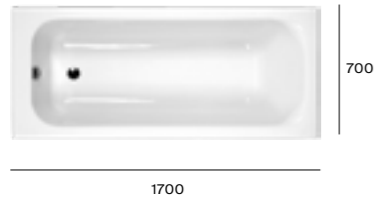

Acrylic baths

Ebro ^N

A248708000	Bath - 2TH 1700 x 700mm	£332.40
A248709000	Bath - OTH 1700 x 700mm	£332.40
A248723000	Legset	£25.20