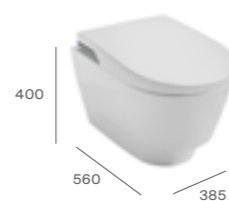

A803G70000 Smart wall-hung rimless WC pan with hidden fixations. Soft-close seat included. £3,352.59

Dimensions are in mm.

Product Band E