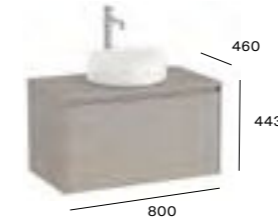

A857610...	Base unit 1000 x 460mm	£688.22
A857634...	Countertop 1000 x 460mm	£551.15
Required: ZWHB100001 UK space saving waste £40.06		

800mm base unit and countertop with one soft-close drawer