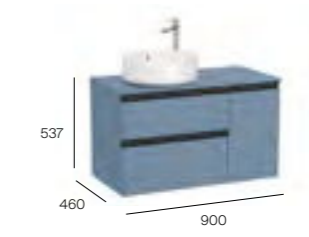

900mm LH base unit and countertop with two soft-close drawers and one door

A857397...	Base unit 2 drawers 600 x 460mm	£483.14
A857397548	Base unit 2 drawers Matt Blue	£676.40
A857417...	Base unit 1 door 300 x 460mm	£341.48
A857417548	Base unit 1 door Matt Blue	£478.07
A857421...	RH Countertop 900 x 460mm	£370.99
A857421548	RH Countertop - Matt Blue 900 x 460mm	£519.38
Required:	ZWHB100001 UK space saving waste	£40.06