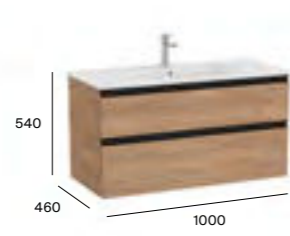

1000mm basin and base unit with two soft-close drawers*

A857724...	Base unit	£598.79
A857724548	Base unit - Matt Blue	£838.32
A3279A1000	Slim basin 1000 x 460mm 1TH	£373.08
A3270MA0000	Standard basin 1000 x 460mm 1TH	£447.95