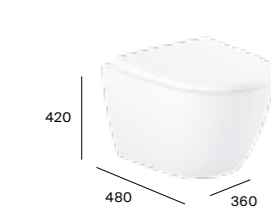

Compact rimless wall-hung WC*