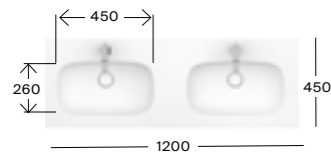

1200 x 450mm Double Soft basin with 125mm skirt and waste cover