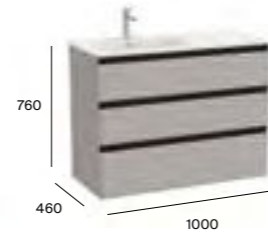

1000mm LH basin and base unit with three soft-close drawers*

A857409...	Base unit	£718.84
A857409548	Base unit - Matt Blue	£1,006.37
A3279A3000	Slim LH basin 1000 x 460mm 1TH	£373.08
A3270MB000	Standard LH basin 1000 x 460mm 1TH	£447.95