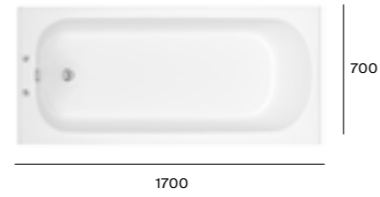

## Oslo

Z247997911	Bath - OTH 1700 x 700mm	£362.24
Z247998511	Bath - 2TH 1700 x 700mm	£362.24