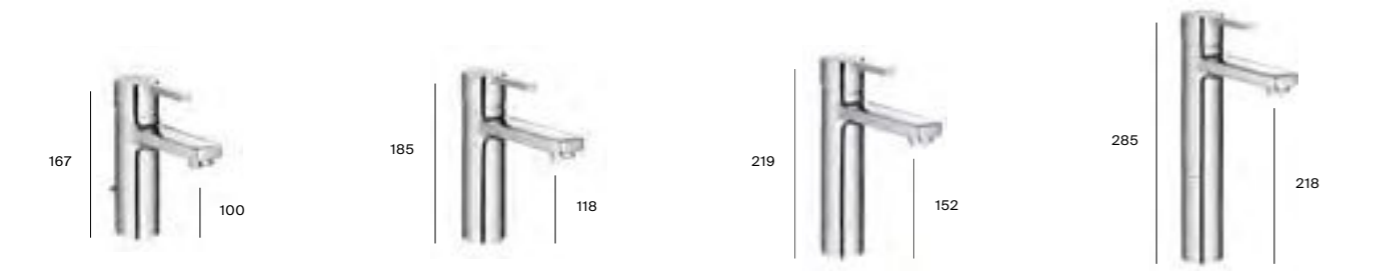

Basin mixer   Smooth body medium height basin mixer*   Medium plus height basin mixer   Extended basin mixer

❄️ Chrome A5A3296C0R Smooth body* £300.14 ZD50010005 Press down waste £27.21 A5A3096C0R Mixer with pop-up waste £336.52 Everlux Colours A5A3A96..0 Smooth body* £387.78 A5054015.. Press down waste £64.86	❄️ A5A3996C0R £474.09 Recommended waste: ZD50010005 Press down waste £27.21	❄️ A5A3D96C0R Smooth body* £529.65 Recommended waste: ZD50010005 Press down waste £27.21	❄️ Chrome A5A3796C0R Smooth body* £517.49 Everlux Colours A5A3B96..0 Smooth body* £674.39 A5054015.. Press down waste £64.86

Dimensions in mm.
*Please note: Smooth body basin mixers do not come with a waste.

Wall-mounted basin mixer

Chrome	A5A3596C00 Basin mixer	£520.95
	A525869403 RocaBox for wall-mounted basin mixer	£151.57
Everlux Colours	A5A3596..0 Basin mixer	£674.39
	A5252206..0 RocaBox for wall-mounted basin mixers	£163.14
Recommended:	A5054015.. Press down waste	£64.86

Bidet mixer

Chrome	A5A6096C00 Pop-up waste mixer	£318.31
Everlux Colours	A5A6A96..0 Smooth body*	£413.04
Recommended:	A5054015.. Press down waste	£64.86

Wall-mounted bath-shower mixer excluding kit

Chrome	A5A0296C00	£409.29
Optional:	ZD50010009 Deck-mounted pillars	£94.97
Everlux Colours	A5A0296..0	£633.76

Wall-mounted shower mixer excluding kit

Chrome	A5A2196C00	£363.81
Everlux Colours	A5A2196..0	£472.08

Built-in mixer with 2 outlets

Chrome	A5A0B96C00	£332.24
Required:	A525869403 RocaBox shower valve housing unit	£151.57
Everlux Colours	A5A0B96..0	£438.34
Required:	A525869403 RocaBox shower valve housing unit	£151.57

Built-in mixer with 1 outlet

Chrome	A5A2B96C00	£294.27
Required:	A525869403 RocaBox shower valve housing unit	£151.57
Everlux Colours	A5A2B96..0	£387.78
Required:	A525869403 RocaBox shower valve housing unit	£151.57

Finishes

Substitute .. in the reference with the code for the chosen brassware finish:

❄️ 5 l/min. ❄️ Cold Start. Dimensions in mm
See pages 226 - 229 for compatible bath and showering accessories

Cold start

One million cycles

Evershine

Everlux