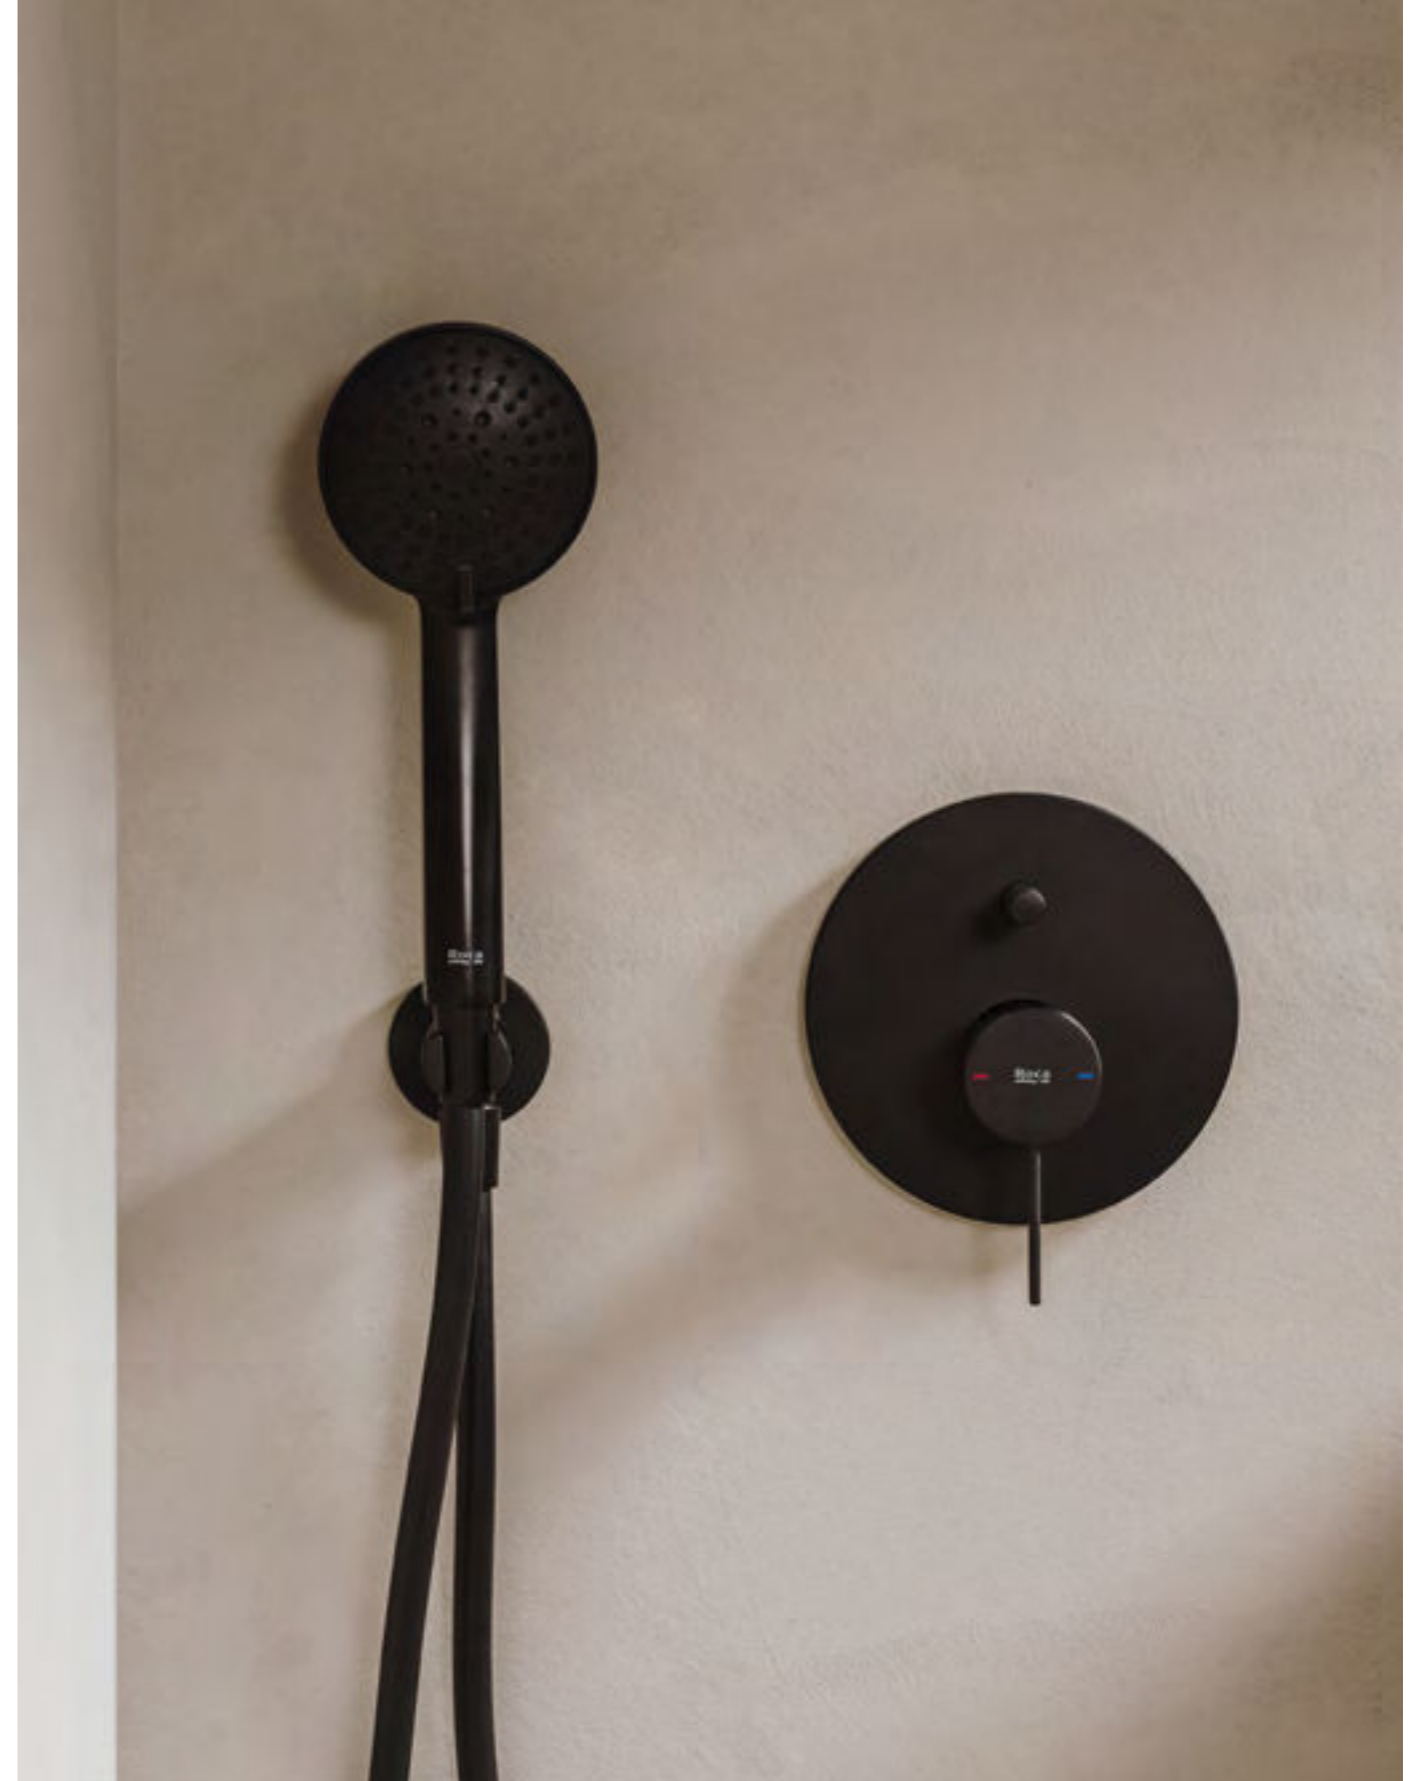

Loft

Natura

1 Function
Round handset

A505319400 Chrome

£66.83

ø80
1 function
Round shower handset

AG0082700R Chrome

£31.61