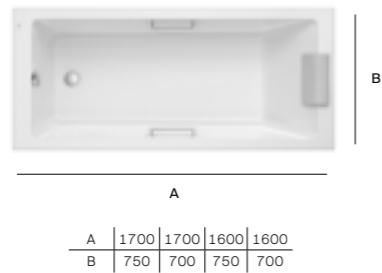

Vythos single-ended baths

A248552000	Bath OTH - 1700 x 750mm	£589.08
A248550000	Bath OTH - 1700 x 700mm	£530.40
A248551000	Bath OTH - 1600 x 750mm	£515.15
A248549000	Bath OTH - 1600 x 700mm	£514.80
Optional:		
A25912000	Front panel 1600mm	£245.18
A25913000	Front panel 1700mm	£253.09
A25914000	Front panel 1800mm	£300.54
A25915000	Front panel 700mm	£177.17
A25916000	Front panel 750mm	£181.90
A25917000	Front panel 800mm	£197.72
A25918000	Front panel 900mm	£221.46
A291066000	White headrest	£210.09