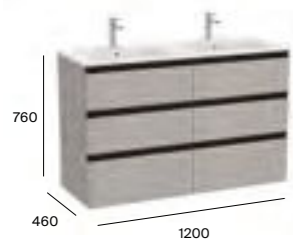

1200mm double basin and base unit with six soft-close drawers*

A857404...	Base unit 600 x 460mm (2 required)	£603.20
A857404548	Base unit - Matt Blue	£844.47
A3279A0000	Slim double basin 1200 x 460mm	£559.66