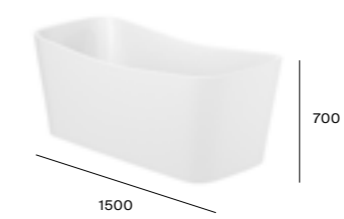

A248502000 White £2,998.66
A248502.0 Coloured Exterior £3,598.40

Kauai freestanding bath