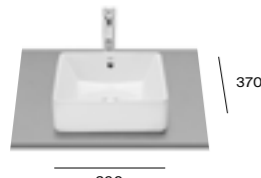

The Gap Square

A3270MN000 600 x 420 ITH £352.48