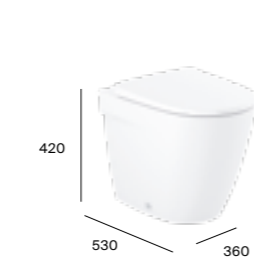

Rimless back-to-wall WC*

WC pan			
A347687000	Gloss White	£462.50	
A347687...	Matt White / Matt Black	£570.27	
A347687S00	Supraglaze®	£512.36	
Soft-close seats			
A801E12002	White	£205.18	
A801E12001	White with Supralit®	£101.84	
A801E12...	Matt White / Matt Black with Supralit®	£209.29	
Standard seats			
A801E10002	White	£185.23	
A801E10001	White Supralit®	£145.33	
A801E10...	Matt White / Matt Black with Supralit®	£174.41