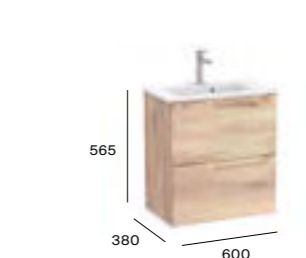

600mm compact basin and base unit with two soft-close drawers