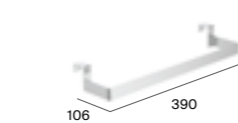

Extra **N** Towel rail for base unit

A817922C00	Chrome	£44.77
A817922NB0	Matt Black	£62.68