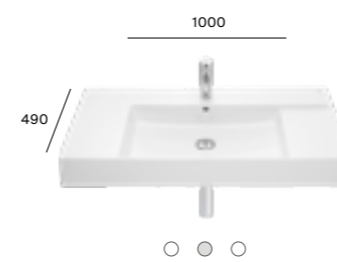

## Wall-hung basin

A32752A000 1000 x 490mm 1TH - White £778.20  
A32752A..0 1000 x 490mm 1TH - Colour £1,011.65

A32752B000 800 x 490mm 1TH £608.61  
A32752B..0 800 x 490mm 1TH £791.18

A32752C000 600 x 490mm 1TH £518.81  
A32752C..0 600 x 490mm 1TH £674.46