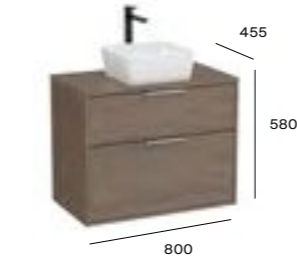

800mm base unit and countertop with two soft-close drawers

A857839...	Base unit	£782.96
A857842...	Countertop	£374.78
Required: ZWHB100001 UK space saving waste £40.06