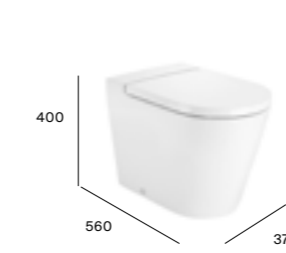

Round back-to-wall WC*

White finish			
A347526000	Rimless pan	£678.04	
A80152200B	Seat and cover	£289.98	
Colour finish			
A347526..0	Rimless pan	£881.45	
A801522..B	Seat and cover	£376.97