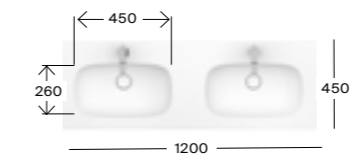

Modo Solid surface

1200 x 450mm Double Soft basin with 125mm skirt and waste cover

AW1264B0000AD001	Double basin - ITH per bowl	£2,175.54
AW1264B0000AH001	Double basin with towel slot - ITH per bowl	£2,175.54