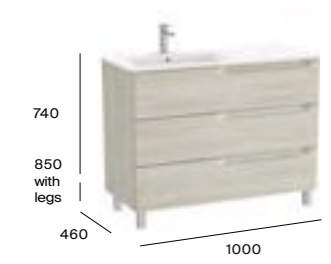

1000mm LH basin and base unit with three soft-close drawers