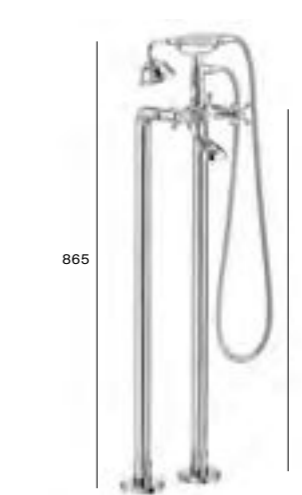

Floorstanding bath-shower mixer

A5A274BC00 With 1.7m flexible shower hose, handset and bracket. £1,250.51

● 5l/min.

See pages 226 - 227 for compatible showering accessories
*Please note: Smooth body basin mixers do not come with a waste

Evershine