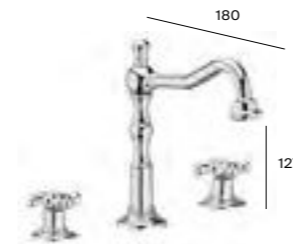

Twin-lever deck-mounted basin mixer

A5A444BC00 £622.10
Recommended waste: ZD50010005 Press down waste £27.21