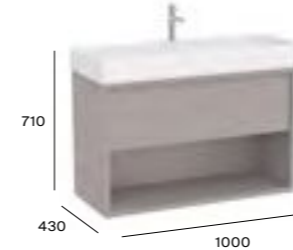

1000mm basin and base unit with 1 soft-close drawer and open bottom shelf

A857890...	1000mm base unit	£1,110.00
Basins		
A327698000	1000 x 430mm - 1TH White	£749.95
A327698..0	1000 x 430mm - 1TH Matt White / Supraglaze®	£899.94