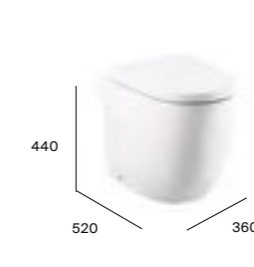

A34724C00U WC pan £692.91
Z8012AE001 Slim soft-close seat £218.27
A8012AC00B Soft-close seat £218.27
A8012A000B Standard seat £161.60