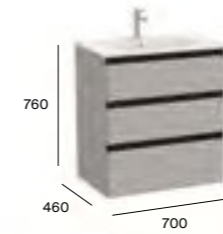

700mm basin and base unit with three soft-close drawers*

A857405...	Base unit	£631.11
A857405548	Base unit - Matt Blue	£883.56
A3279A7000	Slim basin 700 x 460mm 1TH	£290.21