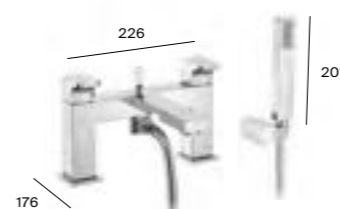

Deck mounted bath-shower mixer with shower handset and bath filler