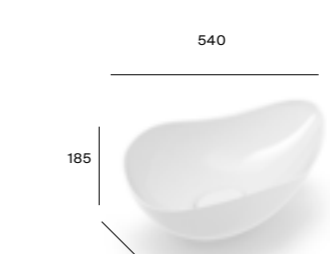

On countertop FINECERAMIC® basin 540 x 375 mm

A327A13000	White 540 x 375mm OTH	£520.73
A327A13.0	Colour 540 x 375mm OTH	£650.51