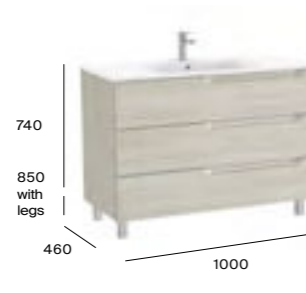

1000mm basin and base unit with three soft-close drawers