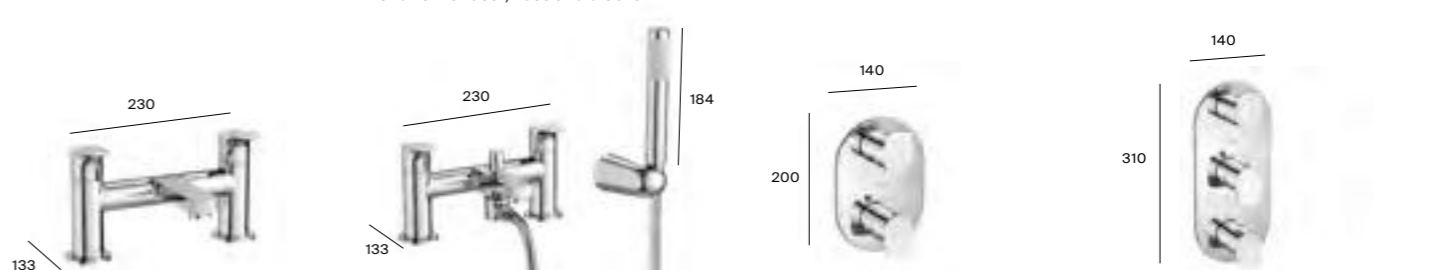

Deck-mounted bath filler   Deck-mounted bath-shower mixer with shower handset, hose and bracket   Built-in thermostatic mixer with 2 outlets   Built-in thermostatic mixer with 3 outlets