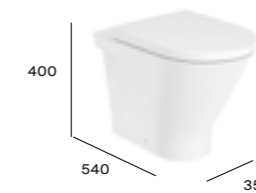

A347ON7000 WC pan £401.28
A801D12001 Supralit® soft-close seat £105.82
A801D10001 Supralit® seat £137.13

Rimless wall-hung WC*