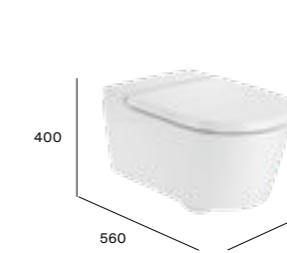

Round wall-hung WC*

White finish			
A346527000	Rimless pan	£644.66	
A80152200B	Seat and cover	£289.98	
Colour finish			
A346527..0	Rimless pan	£838.07	
A801522..B	Seat and cover	£376.97