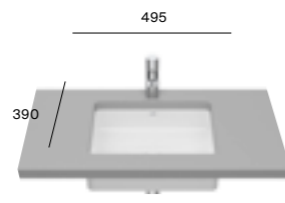

A327536000 495 x 390mm OTH - White £657.35
A327536..0 495 x 390mm OTH - Colour £854.56