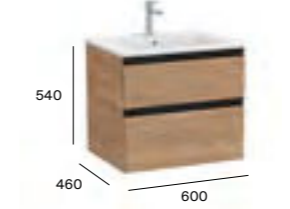

600mm basin and base unit with two soft-close drawers*

A857397...	Base unit	£483.14
A857397548	Base unit - Matt Blue	£676.40
A3279A8000	Slim basin 600 x 460mm 1TH	£269.46