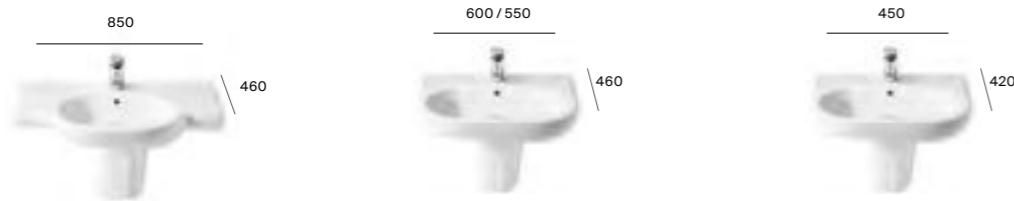

## Wall-hung basins\*\*

A32724D000	850 x 460mm, 1TH	£575.82	A327242000	600 x 460mm, 1TH	£413.13	A327245000	450 x 420mm, 1TH	£222.42
A337240000	Full pedestal	£198.96	A327243000	550 x 460mm, 1TH	£348.20	A337240000	Full pedestal	£198.96
A337241000	Semi-pedestal	£193.09	A337240000	Full pedestal	£198.96	A337241000	Semi-pedestal	£193.09
A816291001	Optional towel rail*	£139.65	A337241000	Semi-pedestal	£193.09	A337241000	Semi-pedestal	£193.09