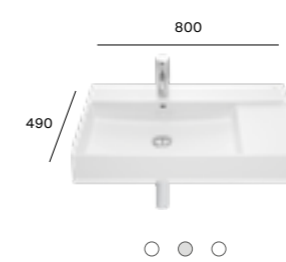

## Wall-hung basin

A32752A000 1000 x 490mm 1TH - White £778.20  
A32752A..0 1000 x 490mm 1TH - Colour £1,011.65

A32752B000 800 x 490mm 1TH £608.61  
A32752B..0 800 x 490mm 1TH £791.18

A32752C000 600 x 490mm 1TH £518.81  
A32752C..0 600 x 490mm 1TH £674.46