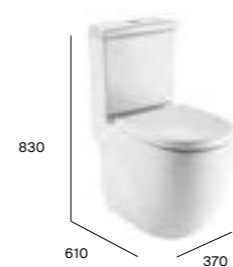

MERIDIAN-N

Comfort height close-coupled WC

A34224C00U WC pan £636.87
A34124D000 Cistern £495.73
Z8012A3001 Slim soft-close seat £218.27
A8012AC00B Soft-close seat £218.27
A8012AB00B Standard seat £161.60

Comfort height back-to-wall WC*