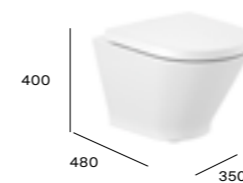

Rimless compact wall-hung WC*

A346ONB000 WC pan £405.43
A801D22001 Supralit® soft-close seat £125.32
A801D20001 Supralit® seat £92.35