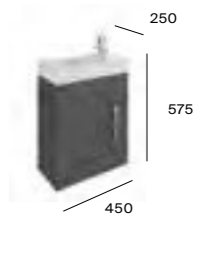

450mm cloakroom basin and wall-hung base unit with one door

A327MS1000 Basin 450 x 250mm 1TH, RH* £114.89
Z856R23... Base unit 450 x 250mm £325.39

Substitute ... in the reference with the code for the chosen furniture finish: