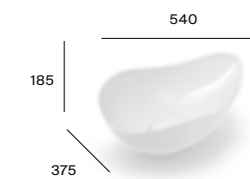

Ohtake FINECERAMIC®

A327A13000 540 x 375mm White OTH £520.73
A327A13..0 540 x 375mm Colour OTH £650.51