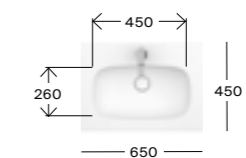

650 x 450mm Soft basin with 125mm skirt and waste cover

AW11628A145AD001	Basin - ITH	£1,446.48
AW11628A145AH001	Basin with towel slot - ITH	£1,446.48