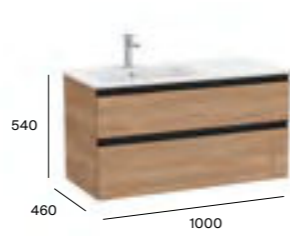

1000mm LH basin and base unit with two soft-close drawers*

A857402...	Base unit	£598.79
A857402548	Base unit - Matt Blue	£838.32
A3279A3000	Slim LH basin 1000 x 460mm 1TH	£373.08
A3270MB0000	Standard LH basin 1000 x 460mm 1TH	£447.95

Dimensions are in mm.
*Required: ZWHB100001 UK space saving waste £40.06