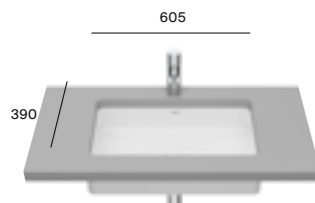

Under countertop basin - Square

A327535000 605 x 390mm OTH - White £739.52
A327535..0 605 x 390mm OTH - Colour £961.38