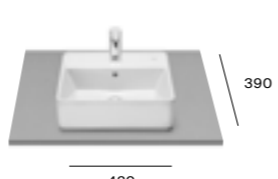

The Gap Square

A3270MM000 420 x 390mm ITH £343.25