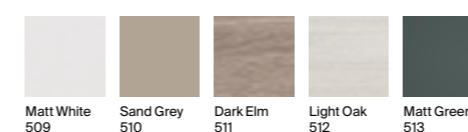

Furniture finishes