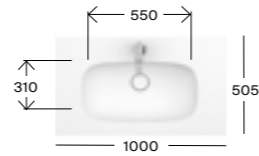

- AW11628A145AD001 Basin, ITH £1,446.48
- AW11628A145AH001 Basin with towel slot, ITH £1,446.48

1000 x 505mm Soft basin with 125mm skirt and waste cover