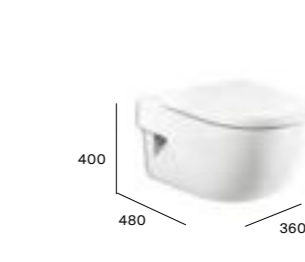

Rimless compact wall-hung WC*

A346244000	Rimless WC pan	£683.66
Z8012A3001	Slim soft-close seat	£218.27
A8012AC00B	Soft-close seat	£218.27
A8012AB00B	Standard seat	£161.60