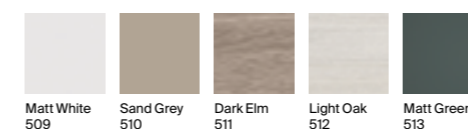

Furniture finishes