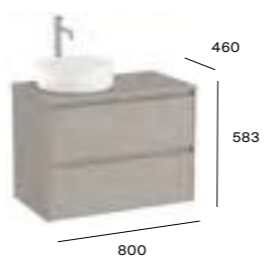

A857629...	Base unit 800 x 460mm	£807.91
A857618...	Countertop 800 x 460mm	£448.70
Required: ZWHB100001 UK space saving waste £40.06		

800mm LH base unit and countertop with two soft-close drawers