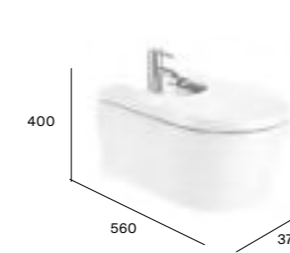

Round wall-hung bidet*

White finish			
A357525000	Bidet, 1TH	£558.72	
A80652200B	Cover	£231.98	
Colour finish			
A357525..0	Bidet, 1TH	£726.35	
A806522..B	Cover	£301.57