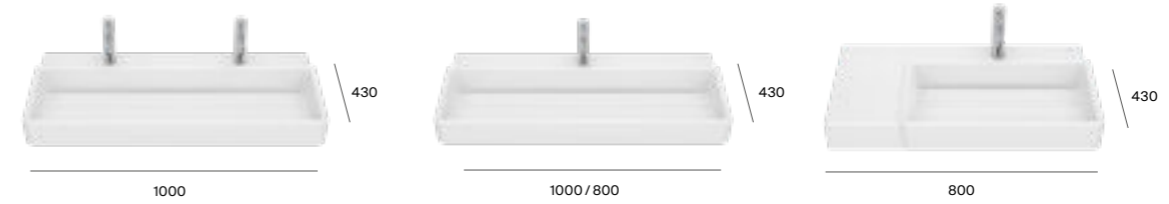

Tura ^N

Wall-hung basin

Basin 1000 x 430mm 2TH: A327699000 White £749.95 A327699.0 Matt White/Supraglaze® £899.94	Basin 1000 x 430mm 1TH: A327698000 White £749.95 A327698.0 Matt White/Supraglaze® £899.94	Basin 800 x 430mm 1TH Right Hand: A327696000 White £520.80 A327696.0 Matt White/Supraglaze® £624.96
	Basin 800 x 430mm 1TH: A327695000 White £520.80 A327695.0 Matt White/Supraglaze® £624.96