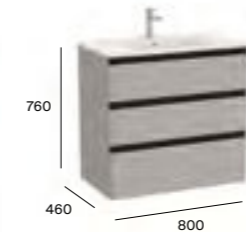

800mm basin and base unit with three soft-close drawers*

A857406...	Base unit	£659.03
A857406548	Base unit - Matt Blue	£922.64
A3279A4000	Slim basin 800 x 460mm 1TH	£310.93
A3270M0000	Standard basin 800 x 460mm 1TH	£383.04