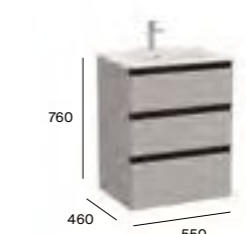

550mm basin and base unit with three soft-close drawers*

A857524...	Base unit	£567.00
A857524548	Base unit - Matt Blue	£793.79
A3279AJ000	Slim basin 550 x 460mm 1TH	£261.37
A3270MV000	Standard basin 550 x 460mm 1TH	£326.77