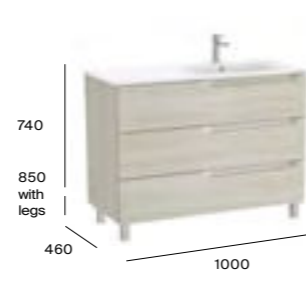

1000mm RH basin and base unit with three soft-close drawers