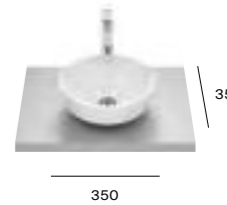

Optica Tapered Round

A327C12000	Basin - 0 taphole	£308.25
A327C12620	Basin - 0 taphole	£385.31
A327C12080	Basin - 0 taphole	£385.31
	Gloss White	
	Matt White	
	Matt Black