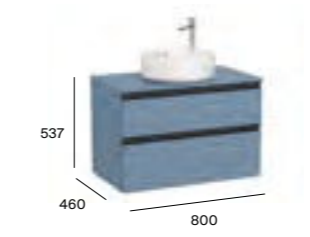

600mm base unit and countertop with two soft-close drawers

A857397...	Base unit 2 drawers 600 x 460mm	£483.14
A857397548	Base unit 2 drawers Matt Blue	£676.40
A857418...	Countertop 600 x 460mm	£308.89
A857418548	Countertop - Matt Blue 600 x 460mm	£432.45
Required:	ZWHB100001 UK space saving waste	£40.06