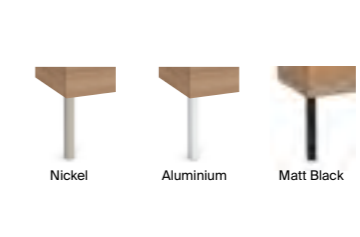

Optional furniture legs 335mm for 2 drawer furniture

A816826339	Aluminium (2 in pack)	£42.71
A816826458	Nickel (2 in pack)	£42.71
A816826485	Matt Black (2 in pack)	£42.71