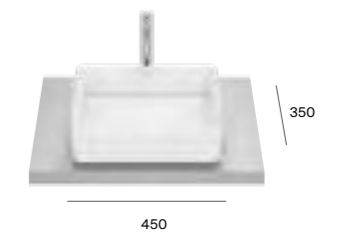

On countertop basin

Basin 450 x 350mm 0TH: A327691000 White £528.00 A327691.0 Matt White/Supraglaze® £633.60