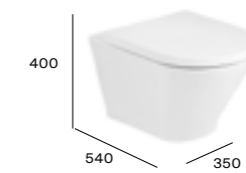

A346ONL000 WC pan £405.43
A801D12001 Supralit® soft-close seat £105.82
A801D10001 Supralit® seat £137.13