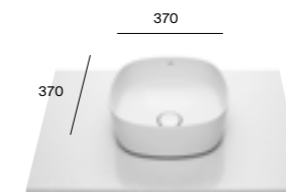

A327520000 500 x 370mm OTH - White £678.42
A327520.0 500 x 370mm OTH - Colour £881.98

On countertop basin