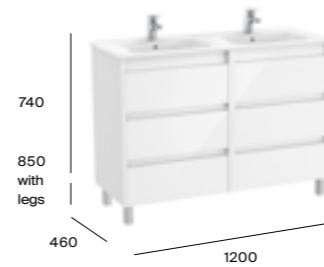

A857692... Base unit £285.44
A32799E000 Basin - 1TH £269.46
Required: ZWHB100001 UK space saving waste £40.06

1200mm double basin and base unit with six soft-close drawers