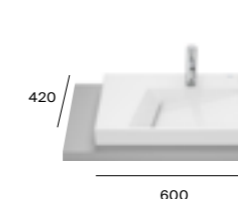

### Horizon Geometric

A32727600B Gloss White ITH £320.58  
A32727662B Matt White ITH £416.75  
A32727608B Matt Black ITH £416.75