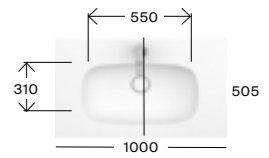

1000 x 505mm Soft basin with 125mm skirt and waste cover

AW1193E81F4AD001	Basin - ITH	£1,702.53
AW1193E81F4AH001	Basin with towel slot - ITH	£1,702.53