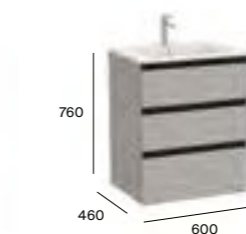

600mm basin and base unit with three soft-close drawers*

A857404...	Base unit	£603.20
A857404548	Base unit - Matt Blue	£844.47
A3279A8000	Slim basin 600 x 460mm 1TH	£269.46