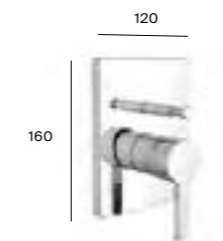

Built-in mixer with 2 outlets

A5A0C8ACOK £236.09