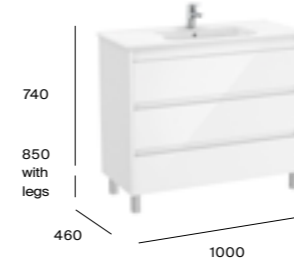

A857698... Base unit with legs 600 x 460mm (2 required) £457.30
A32799A000 Double basin 1TH per bowl £559.66
Required: ZWHB100001 UK space saving waste £40.06

1000mm basin and base unit with three soft-close drawers