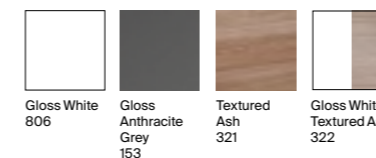

Organiser boxes

A816820409	208 x 100mm	£61.40
A816819409	90 x 90mm	£21.68

Substitute ... in the reference with the code for the chosen finish:

Furniture finishes

Drawer interior

Basin position options

Dimensions are in mm.