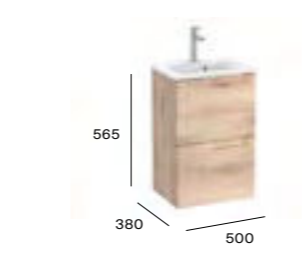

500mm compact basin and base unit with two soft-close drawers