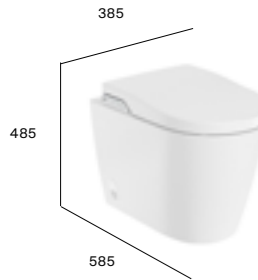

In-Wash® In-Tank® back-to-wall WC

A803095000 Smart back-to-wall rimless WC pan with integrated cistern, hidden fixations and fixing kit. Soft-close seat included £5,301.76