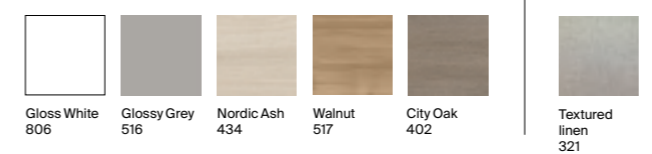

Top unit

A857703... With 1 soft-close reversible door and 2 internal wooden shelves £396.32

More information:

Substitute ... in the reference with the code for the chosen furniture finish:

Dimensions are in mm.