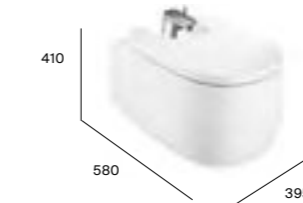

Wall-hung bidet*