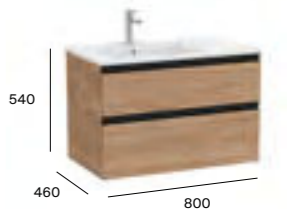

800mm LH basin and base unit with two soft-close drawers*

A857400...	Base unit	£539.01
A857400548	Base unit - Matt Blue	£754.61
A3279A6000	Slim LH basin 800 x 460mm 1TH	£310.93