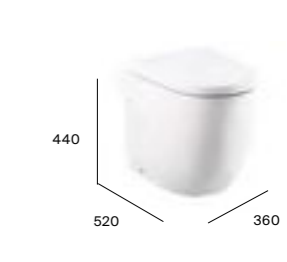

Comfort height back-to-wall WC*

A34724C00U	WC pan	£692.91
Z8012AE001	Slim soft-close seat	£218.27
A8012AC00B	Soft-close seat	£218.27
A8012A000B	Standard seat	£161.60