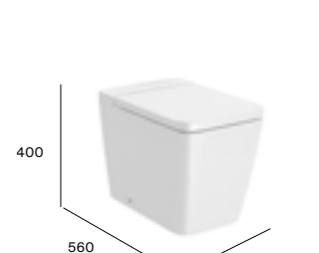

Square back-to-wall WC*

White finish			
A347537000	Rimless pan	£678.04	
A80153200B	Seat and cover	£328.64	
Colour finish			
A347537..0	Rimless pan	£881.45	
A801532..B	Seat and cover	£427.23