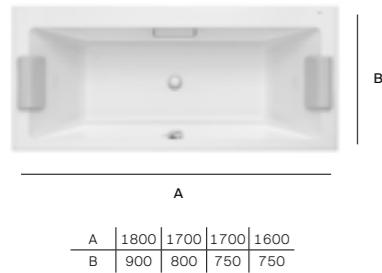

Vythos double-ended baths

A248556000	Bath OTH - 1800 x 900mm	£747.37
A248555000	Bath OTH - 1700 x 800mm	£679.43
A248554000	Bath OTH - 1700 x 750mm	£654.79
A248543000	Bath OTH - 1600 x 750mm	£572.65
Optional:		
A25912000	Front panel 1600mm	£245.18
A25913000	Front panel 1700mm	£253.09
A25914000	Front panel 1800mm	£300.54
A25915000	Front panel 700mm	£177.17
A25916000	Front panel 750mm	£181.90
A25917000	Front panel 800mm	£197.72
A25918000	Front panel 900mm	£221.46
A291066000	White headrest	£210.09