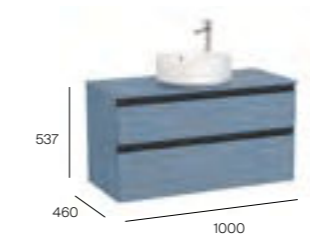

1000mm base unit and countertop with two soft-close drawers

A857724...	Base unit 2 drawers 1000 x 460mm	£598.79
A857724548	Base unit 2 drawers Matt Blue	£838.32
A857834...	Countertop 1000 x 460mm	£417.56
A857834548	Countertop - Matt Blue 1000 x 460mm	£584.58
Required:	ZWHB100001 UK space saving waste	£40.06