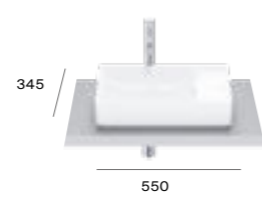

Ona FINECERAMIC®

A32768C000 550 x 345mm White £736.37
A32768C620 550 x 345mm Matt White £883.64
A32768C080 550 x 345mm Matt Black £883.64
A32768CS00 550 x 345mm Supraglaze £780.92