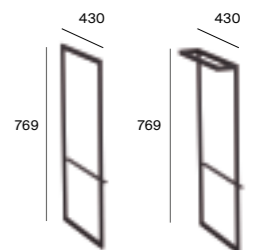

A816826339	Aluminium (2 in pack)	£42.71
A816826458	Nickel (2 in pack)	£42.71
A816826485	Matt Black (2 in pack)	£42.71

Optional furniture legs (reversible) 769mm for 2 drawer furniture

A816830485	Height 769mm Matt Black finish frame leg (1 supplied)	£215.75
A816831485	Height 769mm Matt Black finish frame leg with towel rail (1 supplied)	£246.56