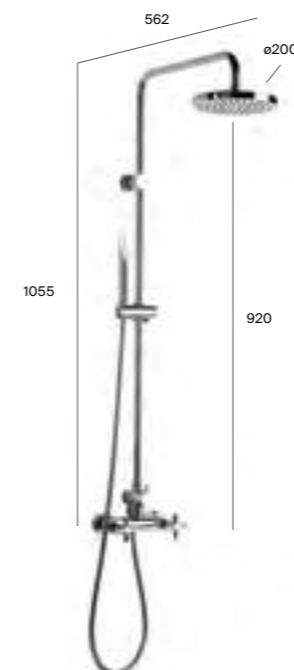

Wall-mounted twin-lever shower column

A5A9743C00

£1,933.91

Quick reaction

Safe Touch

Evershine

Dimensions in mm.