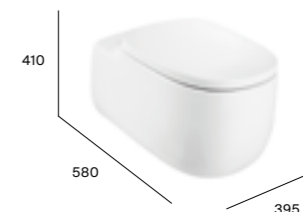

Wall-hung WC*

White finish	A3460B7000 Rimless pan	£1,114.35
	A801B8200B Seat and cover	£337.36
Colour finish	A3460B7..0 Rimless pan	£1,642.54
	A801B82..B Seat and cover	£425.16