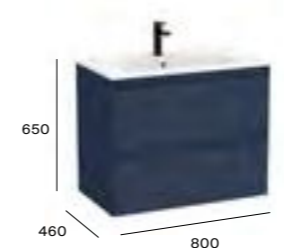

800mm Stonex® basin and base unit with two drawers

A857808... Base unit £739.20
A2W8027100 Basin 1TH £393.30