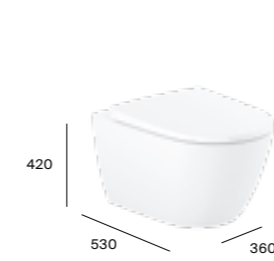

Rimless wall-hung WC*

WC pan			
A346687000	Gloss White	£469.74	
A346687...	Matt White / Matt Black	£579.19	
A346687S00	Supraglaze®	£519.78	
Soft-close seats			
A801E12002	White	£205.18	
A801E12001	White with Supralit®	£101.84	
A801E12...	Matt White / Matt Black with Supralit®	£209.29	
Standard seats			
A801E10002	White	£185.23	
A801E10001	White Supralit®	£145.33	
A801E10...	Matt White / Matt Black with Supralit®	£174.41