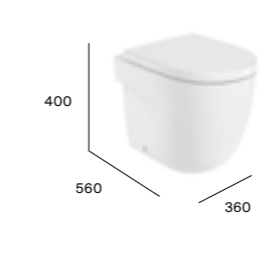

Rimless back-to-wall WC*

A347246000	Rimless WC pan	£625.92
Z8012AE001	Slim soft-close seat	£218.27
A8012A200B	Soft-close seat	£218.27
A8012A000B	Standard seat	£161.60