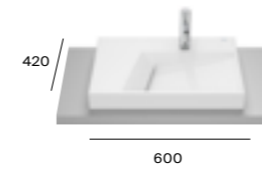

On countertop basins

Horizon Geometric