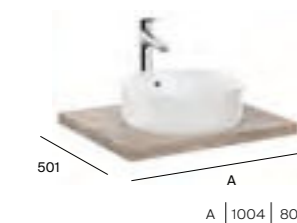

A857320...	1004 x 501mm	£595.26
A857319...	804 x 501mm	£512.14
A857318...	604 x 501mm	£465.58
Optional:		
A817029001	Tempo towel rail 450mm	£148.58
A817030001	Tempo towel rail 300mm	£165.07

Substitute ... in the reference with the code for the chosen countertop finish: