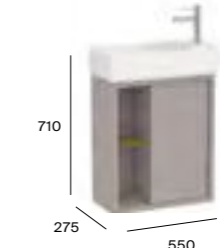

A857878...	550mm base unit	£863.18
Basins		
A327693000	550 x 430mm - 1TH White	£371.52
A327693.0	550 x 430mm - 1TH Matt White / Supraglaze®	£445.82
Optional		
A818025N10	Small felt box with cork lid 335 x 165mm	£264.00

550mm basin and base unit with 1 soft-close door