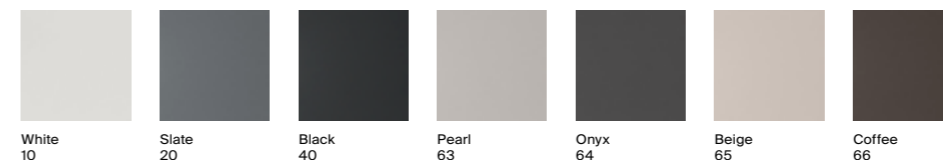

## Colour finishes (shower trays and Mosaic and Brick grids)

Substitute... in the reference with the code for the chosen finish: