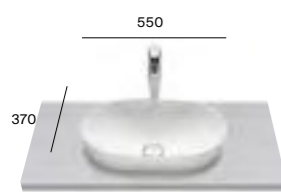

SOFT

In countertop basin

A327527000 550 x 370mm OTH - White £703.14
A327527..0 550 x 370mm OTH - Colour £914.07