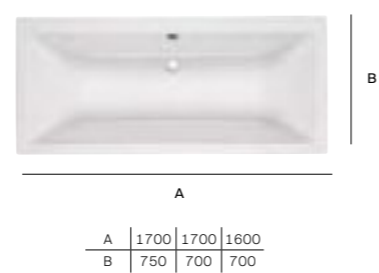

The Gap

Z024719000	Double-ended bath - OTH 1700 x 750mm	£685.33
Z024722000	Double-ended bath - OTH 1700 x 700mm	£507.11
Z024715000	Bath - 2TH 1700 x 700mm	£507.11
Z024714000	Bath - 2TH 1700 x 750mm	£685.33
Z024718000	Bath - OTH 1700 x 750mm	£685.33
Z024717000	Bath - OTH 1700 x 700mm	£507.11
Z024716000	Bath - OTH 1600 x 700mm	£507.11