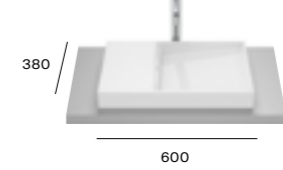

A32727400B Gloss White TTH £320.58
A32727462B Matt White TTH £416.75
A32727408B Matt Black TTH £416.75

Horizon Dash