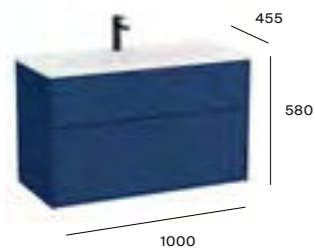

1000mm Stonex® basin and base unit with two soft-close drawers

A857840...	Base unit	£900.40
A2W8033000	Stonex® basin 1TH	£464.73
Required: ZWHB100001 UK space saving waste £40.06