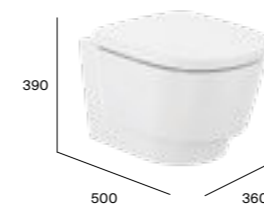

Tura ^N

Wall-hung Rimless® WC* (with hidden fixings)