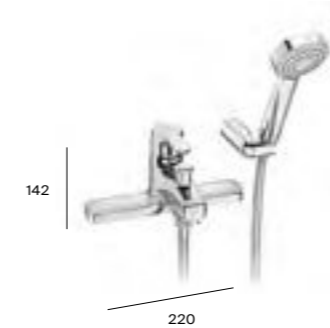

Deck-mounted bath-shower mixer with handset, hose and bracket

A5A1809C00 £338.45