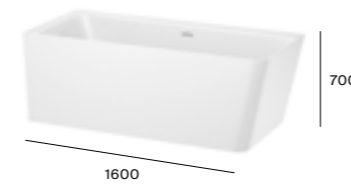

A248629000 White LH corner bath £3,286.92
A2486290K0 Black LH corner bath ^N £3,838.74

Ona right hand corner bath