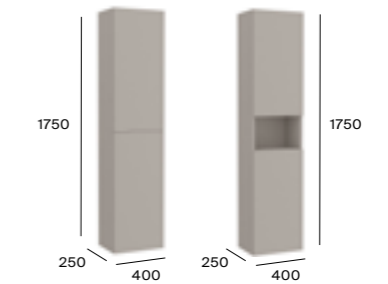

A857607...	Base unit 800 x 460mm	£597.03
A857618...	Countertop 800 x 460mm	£448.70
Required: ZWHB100001 UK space saving waste £40.06		

Delta column unit with two soft-close doors