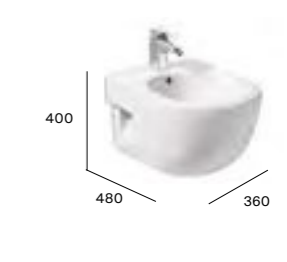

Compact wall-hung bidet*

A357246000	Bidet, 1TH	£763.62

Dimensions in mm. *Please note an additional concealed cistern is required when installing a back-to-wall or wall-hung toilet, please refer to pages 84 - 89 for a selection of compatible cisterns. Due to manufacturing processes all dimensions are approximate. Where applicable, height dimensions for the WC pan do not include the seat dimensions and height dimensions for wall-hung WCs include the recommended installation height.