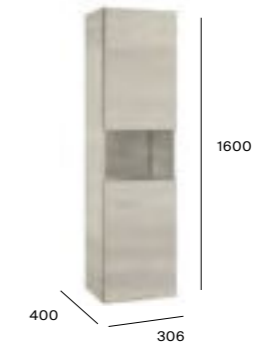

Column unit with 2 soft-close doors and adjustable shelves

A857269...	Reversible column unit	£684.97

Space-saving trap

Soft close

Soft close doors