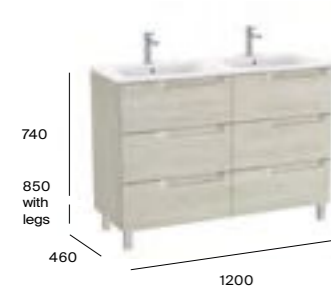

# Aleyda

1200mm basin and double base unit with six soft-close drawers

A857716...	Base unit with legs 600 x 460mm (2 required)	£696.69
A3279A0000	Double basin 1TH per bowl	£559.66
Required:	ZWHB100001 UK space saving waste	£40.06