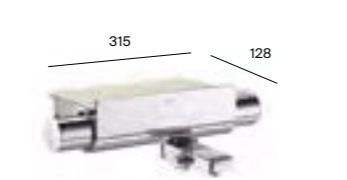

Wall-mounted bath-shower mixer excluding kit

A5A1288C00	With integrated shelf	£912.86