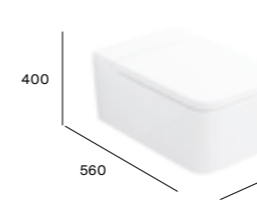

Square wall-hung WC*

White finish			
A346537000	Rimless pan	£675.38	
A80153200B	Seat and cover	£328.64	
Colour finish			
A346537..0	Rimless pan	£877.98	
A801532..B	Seat and cover	£427.23