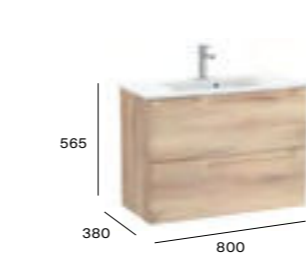

Aleyda Compact

800mm compact basin and base unit with two soft-close drawers