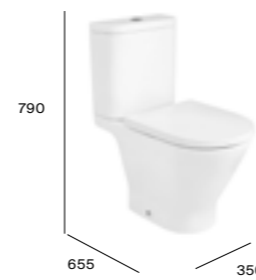

Rimless close-coupled WC

A342ON8000 Open back WC pan £268.45
A3410NC00F Cistern £231.46
A801D12001 Supralit® soft-close seat £105.82
A801D10001 Supralit® seat £137.13

Rimless back-to-wall WC*