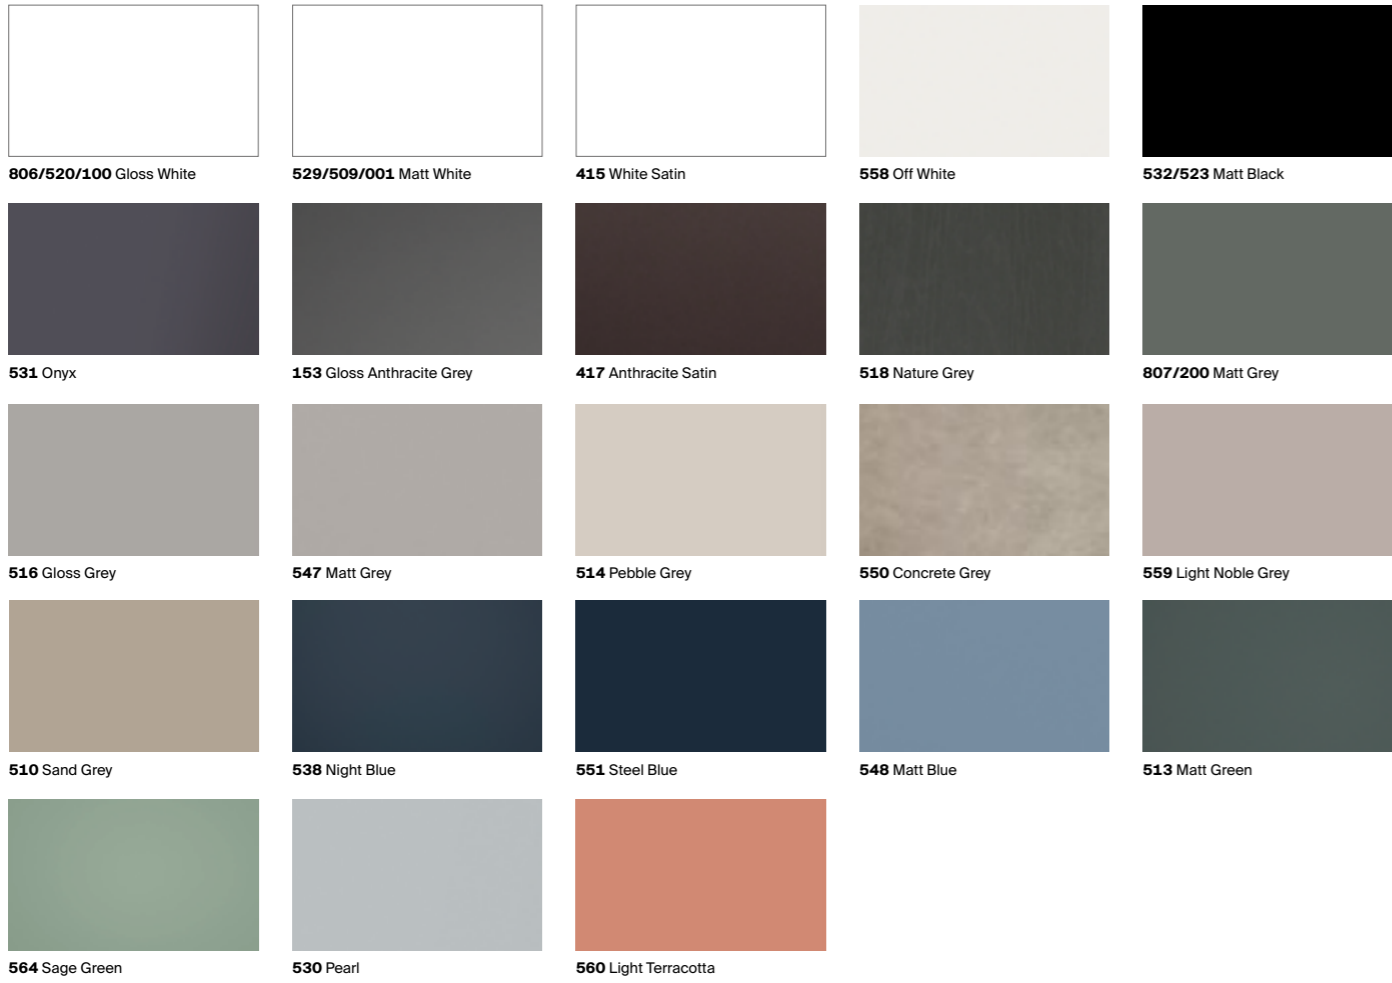

Horizon	Tenue	Tura	Ona	Aleyda	Prisma	Carmen	Romea	Optica	Lander	The Gap	Tenet	Victoria	Victoria-N	Victorial Maxi	Victorial Maxi Fitted Furniture	Thai	Costa	Bosco	Mini Pro	Mini	Savanna	
806/520/100 Gloss White						•					•	•	•	•	•	•		•	•	•	•	•	•
529/509/001 Matt White		•		•	•				•		•			•			•						
415 White Satin							•	•															
558 Off White			•																				
532/523 Matt Black		•			•																•		
531 Onyx		•												•									
153 Gloss Anthracite Grey						•																	
417 Anthracite Satin							•	•															
518 Nature Grey																		•					
807/200 Matt Grey															•	•							
516 Gloss Grey												•	•										
547 Matt Grey											•												
514 Pebble Grey					•																		
550 Concrete Grey																				•			
559 Light Noble Grey		•																					
510 Sand Grey				•																			
538 Night Blue		•																					
551 Steel Blue								•															
548 Matt Blue											•												
513 Matt Green				•																			
564 Sage Green														•									
530 Pearl		•																					
560 Light Terracotta			•