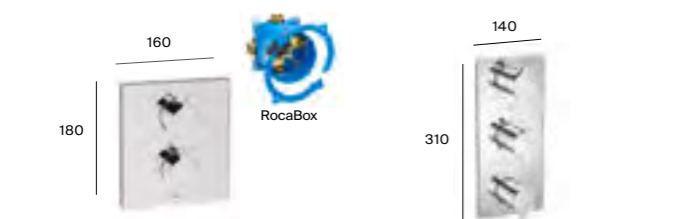

Built-in thermostatic mixers

Chrome	A5A0C3AC00	2 outlets	£815.58
	A5A2C3AC00	1 outlet	£761.22
Everlux colours	A5A0C3A..0	2 outlets	£1,062.17
	A5A2C3A..0	1 outlet	£1,011.57
Required:	A525869403	RocaBox shower valve housing unit	£151.57

Finishes
Substitute .. in the reference with the code for the chosen brassware finish:

Dimensions in mm.