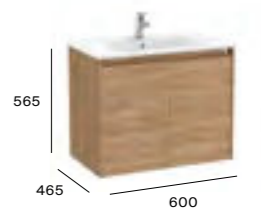

A857693... Base unit £304.54
A32799C000 Basin - 1TH £310.94
Required: ZWHB100001 UK space saving waste £40.06

600mm basin and base unit with two soft-close doors