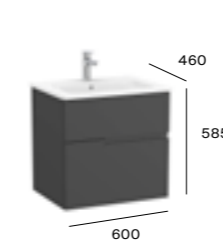

Dimensions are in mm.

<sup>N</sup> New Product

700mm basin and base unit with two drawers\*

A857921... Base unit £511.08  
 A3279A7000 Basin 1TH £290.21

600mm basin and base unit with two drawers\*

A857919... Base unit £483.14  
 A3279A8000 Basin 1TH £269.46