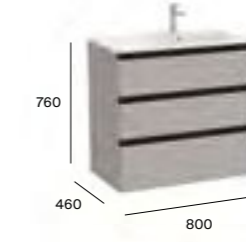

800mm RH basin and base unit with three soft-close drawers*

A857408...	Base unit	£659.03
A857408548	Base unit - Matt Blue	£922.64
A3279A5000	Slim RH basin 800 x 460mm 1TH	£310.93