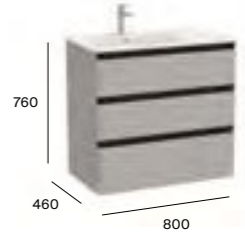

800mm LH basin and base unit with three soft-close drawers*

A857407...	Base unit	£659.03
A857407548	Base unit - Matt Blue	£922.64
A3279A6000	Slim LH basin 800 x 460mm 1TH	£310.93