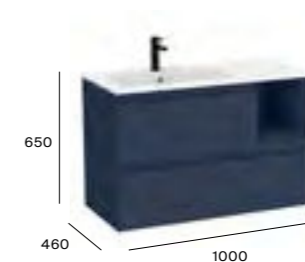

1000mm Stonex® basin and LH base unit with two drawers and open shelf

A857810... Base unit £827.90
A2W8029100 LH basin 1TH £452.30