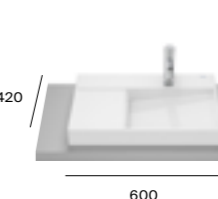

Horizon View

A32727400B Gloss White ITH £320.58
A32727462B Matt White ITH £416.75
A32727408B Matt Black ITH £416.75