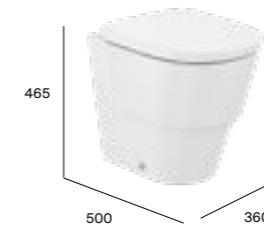

Back-to-wall Rimless® floorstanding WC*