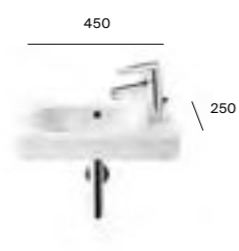

Compact cloakroom wall-hung basin

A327248000	450 x 250mm, 1TH, RH	£237.85