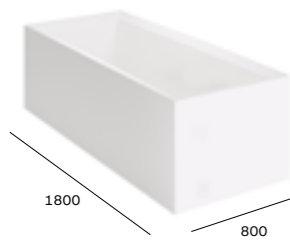

Modo

AB10070832000000 1800x800mm OTH £7,023.97

Dimensions in mm.

Product Band **A**