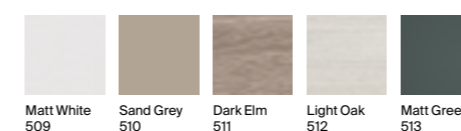

A857631...	Base unit 800 x 460mm	£807.91
A857618...	Countertop 800 x 460mm	£448.70
Required: ZWHB100001 UK space saving waste £40.06		

Dimensions are in mm. Please note: On countertop basin needs to be ordered separately

Substitute ... in the reference with the code for the chosen finish:

Furniture finishes