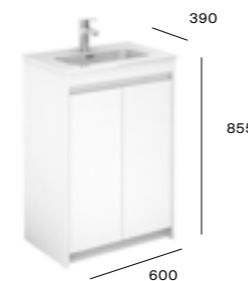

Floorstanding 600mm basin and base unit with two doors