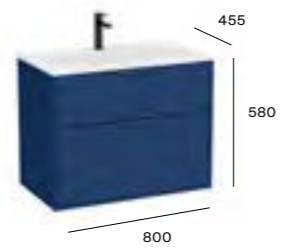

800mm Stonex® basin and base unit with two soft-close drawers

A857839...	Base unit	£782.96
A2W8032000	Stonex® basin 1TH	£404.12
Required: ZWHB100001 UK space saving waste £40.06