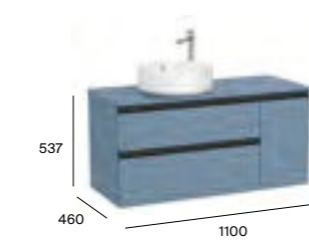

1100mm LH base unit and countertop with two soft-close drawers and one door

A857399...	Base unit 2 drawers 800 x 460mm	£539.01
A857399548	Base unit - Matt Blue 800 x 460mm	£754.61
A857417...	Base unit 1 door 300 x 460mm	£341.48
A857417548	Base unit - Matt Blue 300 x 460mm	£478.07
A857423...	LH Countertop 1200 x 460mm	£417.56
A857423548	LH Countertop - Matt Blue	£584.58
Required:	ZWHB100001 UK space saving waste	£40.06

Dimensions are in mm.