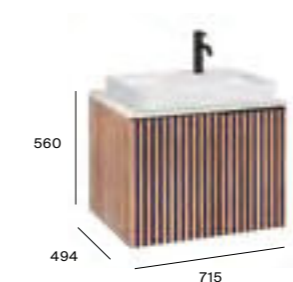

715mm base unit and countertop with one soft-close drawer

A857827557 715mm base unit £1,072.71
Countertop options:
A857829554 White Calacatta £394.56
A857829553 Black Marquina £394.56
Required:
ZWHB100001 UK space saving waste £40.06