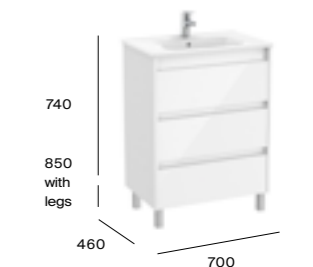

A857700... Base unit with legs £505.02
A32799C000 Basin - 1TH £310.94
Required: ZWHB100001 UK space saving waste £40.06

700mm basin and base unit with three soft-close drawers