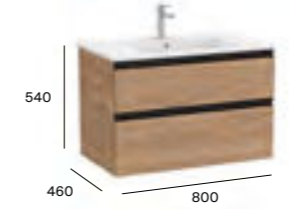

800mm basin and base unit with two soft-close drawers*

A857399...	Base unit	£539.01
A857399548	Base unit - Matt Blue	£754.61
A3279A4000	Slim basin 800 x 460mm 1TH	£310.93
A3270M00000	Standard basin 800 x 460mm 1TH	£383.04