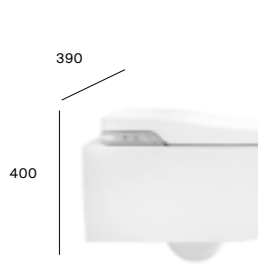

In-Wash® Inspira wall-hung WC

A803060002 Rimless WC pan £3,533.81

Recommended Installation systems:
8900908A0 Duplo WC smart installation system £483.31

Recommended Installation systems:
A822091001 Basic Frame £265.46