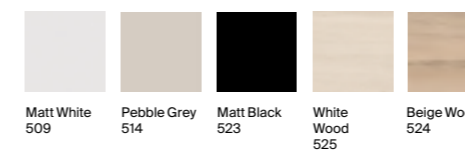

Substitute ... in the reference with the code for the chosen furniture finish:

Dimensions are in mm.

More information:

More information: