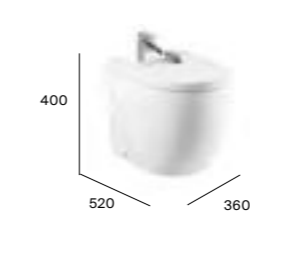

Compact floorstanding bidet*

A357247000	Bidet, 1TH	£438.12
A8062AC00B	Soft-close cover	£208.60
A8062AB00B	Standard cover	£161.60