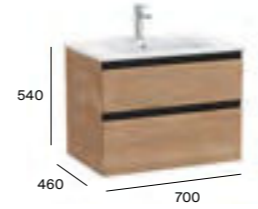

700mm basin and base unit with two soft-close drawers*

A857398...	Base unit	£511.07
A857398548	Base unit - Matt Blue	£715.50
A3279A7000	Slim basin 700 x 460mm 1TH	£290.21