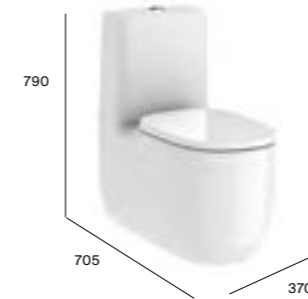

Beyond

Close-coupled WC

White finish	A3420B9000 Rimless pan	£993.82
	A3410BC000 Cistern	£633.17
	A801B8200B Seat and cover	£337.36
Colour finish	A3420B9..0 Rimless pan	£1,073.34
	A3410BC..0 Cistern	£798.38
	A801B82..B Seat and cover	£425.16

Back-to-wall WC*